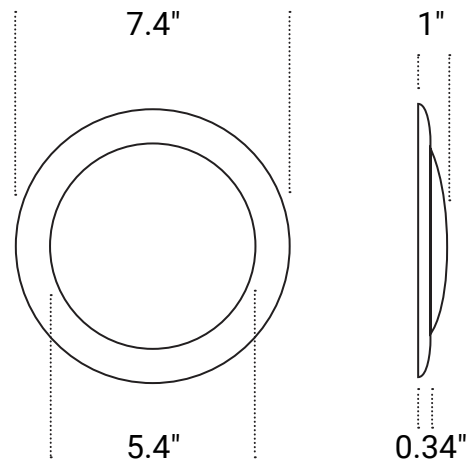

3CCT COLOR SELECTABLE
ULTRA THIN TRIM DESIGN

3CCT 5/6" LED DISK LIGHT

The Parmida LED Technologies 5/6 Inch 3CCT LED Disk light is a stylish, modern fixture in an attractive flush mount design. Simple and elegant, this light is perfect for every room in any home, and engineered for easy installation with any 5" or 6" can housing, or with a 2.75", 3.5", or 4" junction box. Choose between three color temperatures to create the perfect 15W lighting for your home: Soft White (3000K), Cool White (4000K) and Day Light (5000K). This product is compatible with most LED dimmers, and is wet location rated and UL listed.

Weight: 0.75 lbs.
Dimensions: 7.4" x 7.4" x 1"

MODEL NUMBER

PLED-DISK5/615W3CCT-DIM 3CCT Color Selectable

PRODUCT SPECIFICATIONS

Wattage	15W
Lumens	1000lm
Voltage	120V AC
Equivalent	120W
Beam Angle	120°
Dimmable	10-100%
Material	Metal
CCT	3CCT: 3000K - 4000K - 5000K
CRI	≥80
LED Driver Type	DOB (Driver on Board)
Base Type	E26 or Direct Wire
Life	50,000 Hours
Certification	UL, ES, Title 20
Environment	Wet Location Rated, IC Rated