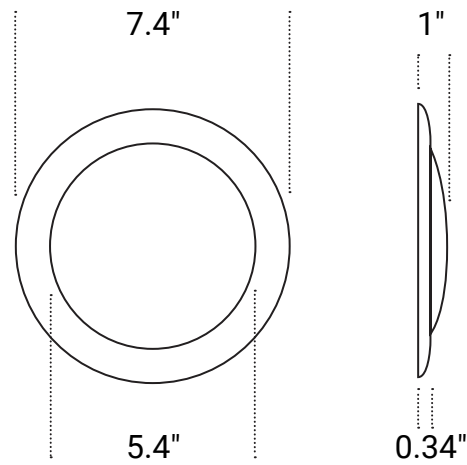

ULTRA THIN
TRIM DESIGN

5/6" LED DISK LIGHT

The Parmida LED Technologies 5/6 Inch LED Disk light is a stylish, modern fixture in an attractive flush mount design. Simple and elegant, this light is perfect for every room in any home, and engineered for easy installation with any 5" or 6" can housing, or with a 2.75", 3.5", or 4" junction box. Choose between four color temperatures to create the perfect 15W lighting for your home: Warm White (2700K), Soft White (3000K), Cool White (4000K) or Day Light (5000K). This product is compatible with most LED dimmers, and is wet location rated and UL listed.

Weight: 0.75 lbs.
Dimensions: 7.4" x 7.4" x 1"

MODEL NUMBER

PLED-DISK5/615W2700K-DIM	2700K Warm White
PLED-DISK5/615W3000K-DIM	3000K Soft White
PLED-DISK5/615W4000K-DIM	4000K Cool White
PLED-DISK5/615W5000K-DIM	5000K Day Light

PRODUCT SPECIFICATIONS

Wattage	15W
Lumens	1000lm
Voltage	120V AC
Equivalent	120W
Beam Angle	120°
Dimmable	10-100%
Material	Metal
CCT	1CCT: 2700K, 3000K, 4000K, or 5000K
CRI	≥80
LED Driver Type	DOB (Driver on Board)
Base Type	E26 or Direct Wire
Life	50,000 Hours
Certification	UL, ES, Title 20
Environment	Wet Location Rated, IC Rated