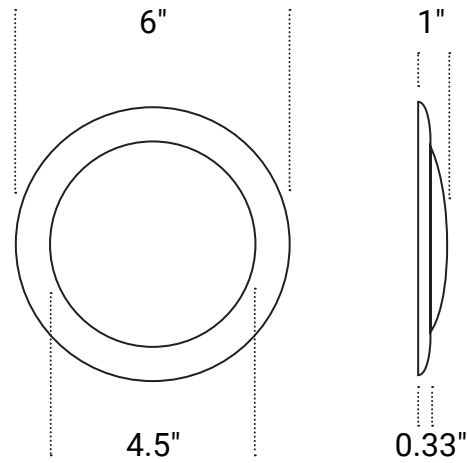

5CCT COLOR SELECTABLE
ULTRA THIN TRIM DESIGN

5CCT 4" LED DISK LIGHT

The Parmida LED Technologies 4 Inch 5CCT LED Disk light is a stylish, modern fixture in an attractive flush mount design. Simple and elegant, this light is perfect for every room in any home, and engineered for easy installation with any 4" can housing, or with a 2.75", 3.5", or 4" junction box. Choose between five color temperatures to create the perfect 15W lighting for your home: Warm White (2700K), Soft White (3000K), Neutral White (3500K), Cool White (4000K) and Day Light (5000K). This product is compatible with most LED dimmers, and is wet location rated and UL listed.

Weight: 0.7 lbs.
Dimensions: 6" x 6" x 1"

MODEL NUMBER

PLED-DS410WMCCT

5CCT Color Selectable

PRODUCT SPECIFICATIONS

Wattage	10W
Lumens	900lm
Voltage	120V AC
Equivalent	80W
Beam Angle	120°
Dimmable	10-100%
Material	Metal
CCT	5CCT: 2700K-3000K-3500K-4000K-5000K
CRI	≥80
LED Driver Type	DOB (Driver on Board)
Base Type	E26 or Direct Wire
Life	50,000 Hours
Certification	UL, ES, Title 20
Environment	Wet Location Rated, IC Rated