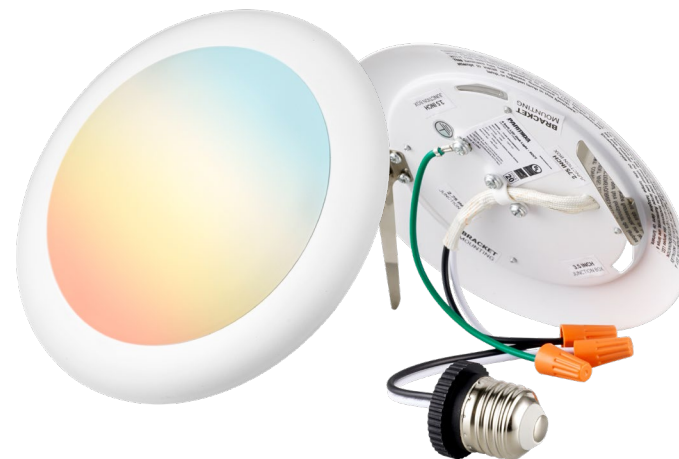

5CCT COLOR SELECTABLE
ULTRA THIN TRIM DESIGN

5CCT 4" LED DISK LIGHT

The Parmida LED Technologies 4 Inch 5CCT LED Disk light is a stylish, modern fixture in an attractive flush mount design. Simple and elegant, this light is perfect for every room in any home, and engineered for easy installation with any 4" can housing, or with a 2.75", 3.5", or 4" junction box. Choose between five color temperatures to create the perfect 15W lighting for your home: Warm White (2700K), Soft White (3000K), Neutral White (3500K), Cool White (4000K) and Day Light (5000K). This product is compatible with most LED dimmers, and is wet location rated and UL listed.

Weight: 0.7 lbs.
Dimensions: 6" x 6" x 1"

MODEL NUMBER

PLED-DS410WMCCT

5CCT Color Selectable

PRODUCT SPECIFICATIONS

Wattage	10W
Lumens	900lm
Voltage	120V AC
Equivalent	80W
Beam Angle	120°
Dimmable	10-100%
Material	Metal
CCT	5CCT: 2700K-3000K-3500K-4000K-5000K
CRI	≥80
LED Driver Type	DOB (Driver on Board)
Base Type	E26 or Direct Wire
Life	50,000 Hours
Certification	UL, ES, Title 20
Environment	Wet Location Rated, IC Rated