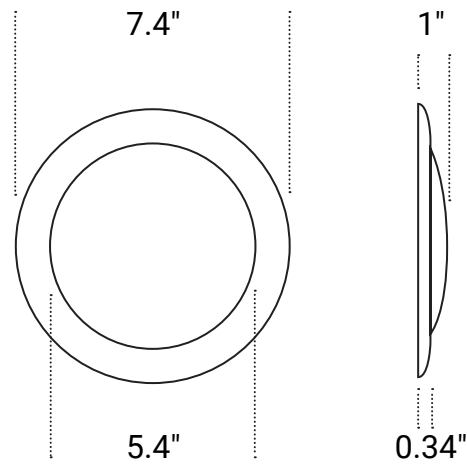

**3CCT COLOR SELECTABLE**  
**ULTRA THIN TRIM DESIGN**

# 3CCT 5/6" LED DISK LIGHT

The Parmida LED Technologies 6 inch LED Disk Light is an industry shifting, truly ultra-thin light. The 0.34 inch thin Disk Light features as the ideal flush mount look, engineered for easy installation in any 5" or 6" downlight housing and any 2.75", 3.5", or 4" Junction Box. Choose between 3 color levels to create the perfect lighting for your home: Soft White (3000K), Cool White (4000K) and Day Light (5000K). This product is built with Steady-Dim technology and is compatible with most modern dimmers. Instant on, no humming or buzzing.

**Weight:** 0.75 lbs.  
**Dimensions:** 7.4" x 7.4" x 1"

## PRODUCT SPECIFICATIONS

<b>Wattage</b>	15W
<b>Lumens</b>	1000lm
<b>Voltage</b>	120V AC
<b>Equivalent</b>	120W
<b>Beam Angle</b>	120°
<b>Dimmable</b>	10-100%
<b>Material</b>	Metal
<b>CCT</b>	3CCT: 3000K - 4000K - 5000K
<b>CRI</b>	≥80
<b>LED Driver Type</b>	DOB (Driver on Board)
<b>Base Type</b>	E26 or Direct Wire
<b>Life</b>	50,000 Hours
<b>Certification</b>	UL, ES, Title 20
<b>Environment</b>	Wet Location Rated, IC Rated