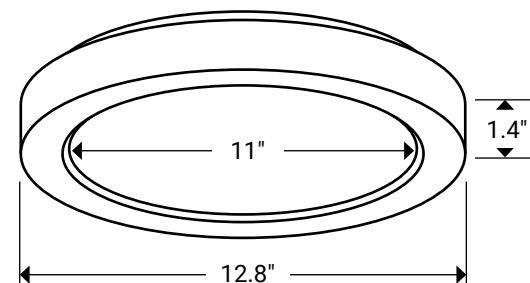

**5CCT
WITH NIGHT LIGHT
13" LED FLUSH MOUNT CEILING LIGHT**

This Parmida LED 5CCT Flush Mount Ceiling Light is a slim surface mount light with an ambient Night Light feature, making it ideal for both bright and soft illumination. Simply activate the 2000K ambient backlight mode by switching the light off and on again. This light's low profile, flat panel design makes it an ideal choice for your kitchen, laundry room, dining room, bedroom, living room, kids room, office, hallways, closets and more. This ceiling light is compatible with most junction boxes, slide and lock the mounting bracket for a simple installation that can be completed in minutes. Safety rope and all other necessary accessories included to ensure a hassle free installation. Set the color temperature of your light to the desired level with a simple flip of a switch. Choose between Warm White (2700K), Soft White (3000K), Neutral White (3500K), Cool White (4000K), and Day Light (5000K). 100-5% smooth dimming capability (please refer to compatible dimmer list). Compatible with most LED dimmers.

Weight: 1.8 lbs.
Dimensions: 12.8" x 12.8" x 1.4"

MODEL NUMBER

PLED-FM-NL-MCCT-W	White Trim
PLED-FM-NL-MCCT-B	Black Trim

PRODUCT SPECIFICATIONS

Wattage	30W
Lumens	2400lm
Voltage	108-132V AC
Equivalent	200W
Beam Angle	120°
Dimmable	Yes
Material	Plastic
CCT	5CCT: 2700K-3000K-3500K-4000K-5000K
Night Light	2000K
CRI	>80
Life	30,000 Hours
Certification	ETL
Environment	IP60