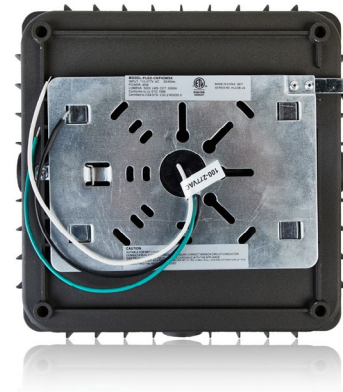

LED CANOPY LIGHT

DIMMABLE
0-10V

Weight 2100g
Dimensions 9.6" x 9.6" x 3.4"
Diameter 13.57"

The Parmida LED Technologies™ LED Canopy light is an ideal modern solution to illuminating commercial spaces including parking lots, gas stations, retail spaces, and more. This dependable, easy to install light provides optimal lighting for applications without any blind-spots or light pollution caused by most commercial lighting products. Constructed with a rugged, rust proof die-cast aluminum housing and finished with a UV stabilized powder coat paint, this product will be protected against fade and wear and maintain its durability over time. This product is built with Steady-Dim technology and is compatible with 0-10V dimmers.

PRODUCT SPECIFICATIONS

Item Number	PLED-CNP45W5K	PLED-CNP70W5K
Wattage	45W	70W
Lumens	5200lm	8400lm
Voltage	120-277V AC	120-277V AC
Equivalent	175-200W HPS/HID	350-400W HPS/HID
Beam Angle	120°	120°
Dimmable	Yes. 0-10V	Yes. 0-10V
Material	Die-Cast Aluminium	Die-Cast Aluminium
CCT	5000K, Day Light	5000K, Day Light
CRI	>80	>80
LED Driver Type	Isolated Driver	Isolated Driver
Base type	Direct Wire	Direct Wire
Life	50,000Hours	50,000Hours
Efficiency	80%	80%
Certification	ETL	ETL
Warranty	5 Years	5 Years

50,000 HOURS

WET LOCATION RATED

110-277V AC VOLTAGE

5200-8400 LUMENS

175-400W HPS/HID REPLACEMENT

120° BEAM ANGLE

INSTANT ON

NO HUMMING/BUZZING