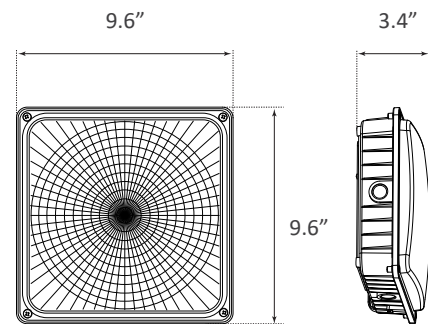

LED CANOPY LIGHT

DIMMABLE
0-10V

Weight 2100g
Dimensions 9.6" x 9.6" x 3.4"
Diameter 13.57"

The Parmida LED Technologies™ LED Canopy light is an ideal modern solution to illuminating commercial spaces including parking lots, gas stations, retail spaces, and more. This dependable, easy to install light provides optimal lighting for applications without any blind-spots or light pollution caused by most commercial lighting products. Constructed with a rugged, rust proof die-cast aluminum housing and finished with a UV stabilized powder coat paint, this product will be protected against fade and wear and maintain its durability over time. This product is built with Steady-Dim technology and is compatible with 0-10V dimmers.

PRODUCT SPECIFICATIONS

Item Number	PLED-CNP45W5K	PLED-CNP70W5K
Wattage	45W	70W
Lumens	5200lm	8400lm
Voltage	120-277V AC	120-277V AC
Equivalent	175-200W HPS/HID	350-400W HPS/HID
Beam Angle	120°	120°
Dimmable	Yes. 0-10V	Yes. 0-10V
Material	Die-Cast Aluminium	Die-Cast Aluminium
CCT	5000K, Day Light	5000K, Day Light
CRI	>80	>80
LED Driver Type	Isolated Driver	Isolated Driver
Base type	Direct Wire	Direct Wire
Life	50,000Hours	50,000Hours
Efficiency	80%	80%
Certification	ETL	ETL
Warranty	5 Years	5 Years