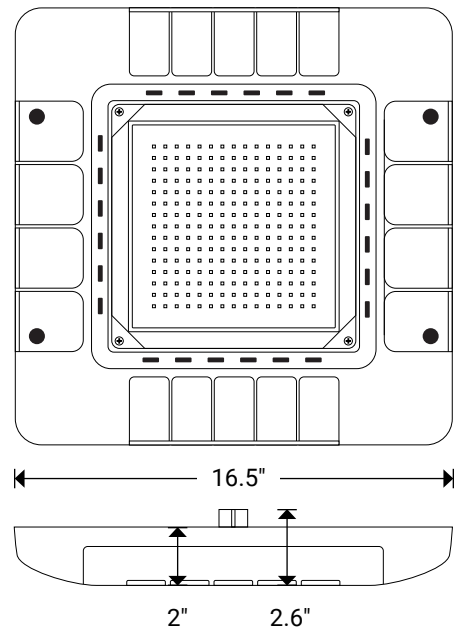

SELECTABLE WATTAGE
DIMMABLE

300W LED CANOPY LIGHT

Our wattage-selectable Canopy Light is a super powerful light that allows you to choose the wattage that suits your needs best. With the flip of a switch, choose from 200W, 250W, and 300W, for even the darkest of corners. This light is perfect for all outdoor and security settings, providing strong light in 5700K color temperature and 150 LM/W. This light is also dimmable from 0-10V, making it great for outside your home or business. ETL and IP65 watertight and dustproof, and IK08 certified, this light is an ideal modern solution to illuminating commercial spaces like parking lots, gas stations, retail spaces, and more. This light comes with a 5 year warranty and in an attractive white finish.

Weight: 14.3 lbs.
Dimensions: 16.5" x 16.5" x 2.6"

MODEL NUMBER

PLED-CNP-WS-MAX300W

PRODUCT SPECIFICATIONS

Wattage	200/250/300W Selectable
Lumens	45,000LM
Voltage	100-277V AC
Equivalent	up to 2000W HPS/HID
Beam Angle	120°
Dimmable	Yes
Material	Aluminum, tempered glass
CCT	5700K
CRI	>80
Base type	N/A
Life	50,000 Hours
Certification	ETL
Environment	IP65 (water resistant), IK08 (impact resistant)