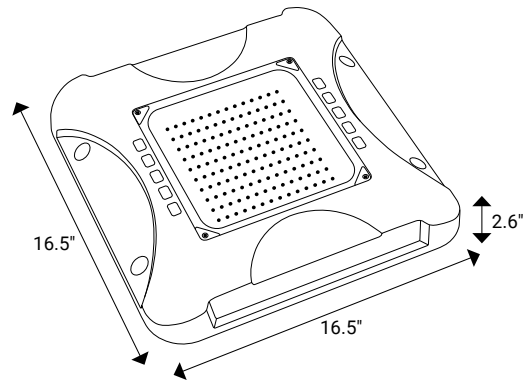

WHITE TRIM
DIMMABLE

150W LED CANOPY LIGHT

The Parmida LED Technologies LED Canopy light is an ideal modern solution to illuminating commercial spaces including parking lots, gas stations, retail spaces, and more. This dependable, easy to install light provides optimal lighting for applications without any blind-spots or light pollution caused by most commercial lighting products. Constructed with a rugged, rust proof die-cast aluminum housing and finished with a UV stabilized powder coat paint, this product will be protected against fade and wear and maintain its durability over time. This product is built with Steady-Dim technology and is compatible with 0-10V dimmers. ETL-listed for optimal safety.

Weight: 9.9 lbs.
Dimensions: 16.5" x 16.5" x 2.6"

MODEL NUMBER

PLED-CNP150W57K-W

PRODUCT SPECIFICATIONS

Wattage	150W
Lumens	19,500LM
Voltage	100-277V AC
Equivalent	400W HPS/HID
Beam Angle	150°
Dimmable	Yes
Material	Aluminum, tempered glass
CCT	5700K
CRI	>80
Base type	N/A
Life	50,000 Hours
Certification	ETL
Environment	IP65 (water resistant), IK08 (impact resistant)