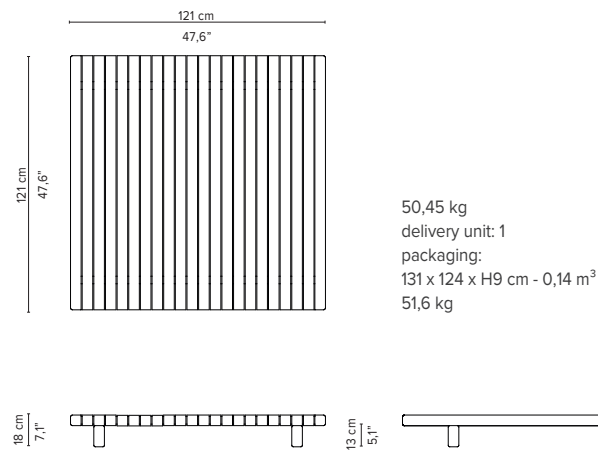

01704S - Meridienne right short arm

01703S - Meridienne left short arm

VIS À VIS SOFA

TECHNICAL DRAWINGS

01781 - Coffee table 99 x 99 cm

01784 - Coffee table 121 x 99 cm

01786 - Coffee table 121 x 121 cm

01796B - Border 99 cm

01797B - Border 121 cm

C0012W - Casual back cushion

63 x 45 x 15 cm (w x h x d)

**This casual back cushion is recommended
for optimal seating (C0012W or C0012BHW)**

C0012HBW - Casual high back cushion

76 x 60 x 15 cm (w x h x d)