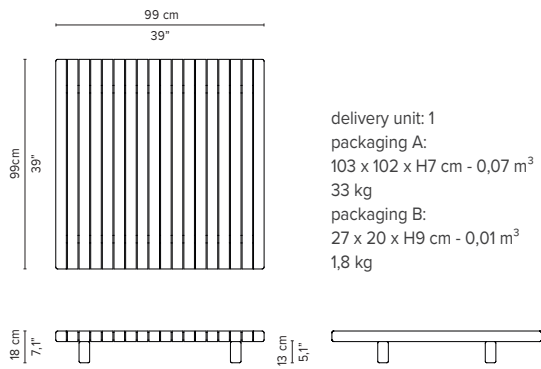

01704S - Meridienne right short arm

01703S - Meridienne left short arm

VIS À VIS SOFA

TECHNICAL DRAWINGS

01781 - Coffee table 99 x 99 cm

01784 - Coffee table 121 x 99 cm

01786 - Coffee table 121 x 121 cm

01796B - Border 99 cm

01797B - Border 121 cm

C0012W - Casual back cushion

63 x 45 x 15 cm (w x h x d)

**This casual back cushion is recommended
for optimal seating (C0012W or C0012BHW)**

C0012HBW - Casual high back cushion

76 x 60 x 15 cm (w x h x d)