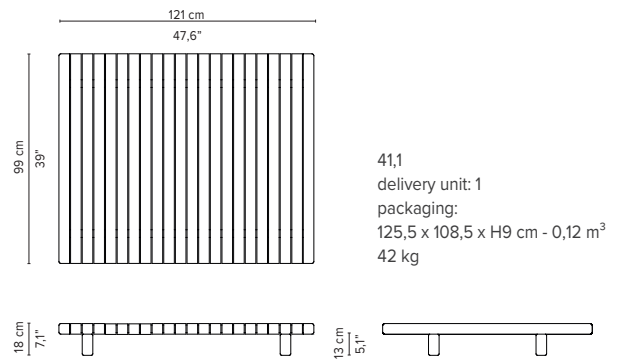

01704S - Meridienne right short arm

01703S - Meridienne left short arm

VIS À VIS SOFA

TECHNICAL DRAWINGS

01781 - Coffee table 99 x 99 cm

01784 - Coffee table 121 x 99 cm

01786 - Coffee table 121 x 121 cm

01796B - Border 99 cm

01797B - Border 121 cm

C0012W - Casual back cushion

63 x 45 x 15 cm (w x h x d)

**This casual back cushion is recommended
for optimal seating (C0012W or C0012BHW)**

C0012HBW - Casual high back cushion

76 x 60 x 15 cm (w x h x d)