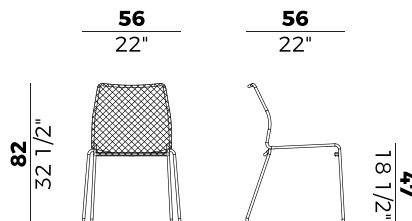

Combination between finish frame and rope can not be changed.
Accessories on demand: trolley, cushions.

Outdoor cover suggested.

IMPILABILITÀ
x6

IMBALLAGGIO
4 x crt = m³ 0.42
peso lordo - Kg 23

Vela Poltrona \ Armchair