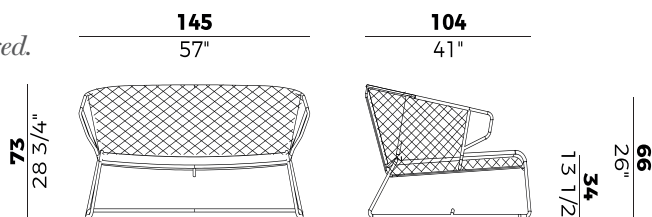

In & Out product.

Combination between finish frame and rope can not be changed.
Accessories on demand: cushions.

IMBALLAGGIO

1 x crt = m³ 1.40

peso lordo - Kg 29

Vela Sgabello basso \ Counterstool

698/S

Design by Hannes Wettstein