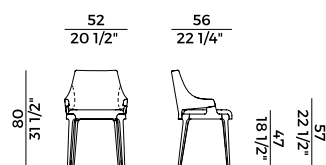

Collezione di sedute imbottite in poliuretano espanso ignifugo e struttura in frassino o in noce Canaletto. Sedie e poltrone imbottite con schienale in due diverse altezze. Poltrona pozzetto con seduta e schienale imbottiti in poliuretano espanso. Struttura in frassino o noce Canaletto. Base girevole a quattro razze in metallo verniciato nero goffrato. Sgabello singolo in due altezze differenti, sgabello doppio e sgabello circolare senza schienale. Divano e poltrona lounge con schienale alto, divano e poltrona lounge con schienale basso e poltrona lounge girevole con meccanismo di ritorno. Panche imbottite in differenti dimensioni con o senza tavolino. Finiture e rivestimenti di collezione.

Collection of seats upholstered in fire retardant polyurethane foam and structure in ash wood or Canaletto walnut. Padded chairs and armchairs with backrest in two different heights. Tub chair with seat and backrest upholstered in fire retardant polyurethane foam. Structure in ash wood or Canaletto walnut. Four-star swivel base in embossed black painted metal. Single stool in two different heights, double stool and circular stool without backrest. Sofa and lounge armchair with high back, sofa and lounge armchair with low back and swivel lounge armchair with return mechanism. Padded benches in different sizes with or without table. Finishes and covering as per collection.

942
sedia \ chair