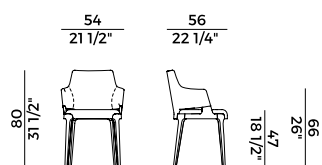

942/PB
poltrona \ armchair