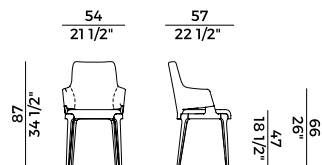

942/PB7
poltrona \ armchair