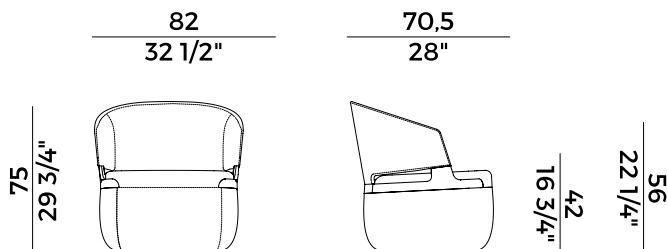

Informazioni tecniche \ *Technical information*

Descrizione tecnica \ *Technical description*

Poltrona lounge girevole con meccanismo di ritorno, imbottita in poliuretano espanso con dettaglio del bracciolo in noce Canaletto o frassino.

Swivel armchair with return mechanism, upholstered in polyurethane foam padding with detail of the armrest in Canaletto walnut or ash wood.

Dimensioni \ *Dimensions*

Consumi stoffe \ *Fabric and leather requirements*

	FABRIC AND LEATHER REQUIREMENTS			FABRIC AND LEATHER REQUIREMENTS	
	x1	x2		x1	x2
H 140	ml 2,90	ml 5,50	H 140	yd 3.20	yd 6.10
H 130	ml 2,90	ml 5,50	H 130	yd 3.20	yd 6.10
LEATHER	m² 5,50		LEATHER	ft² 60	

PACKAGING

1 x crt = m³ 0.54
gross weight - Kg 38