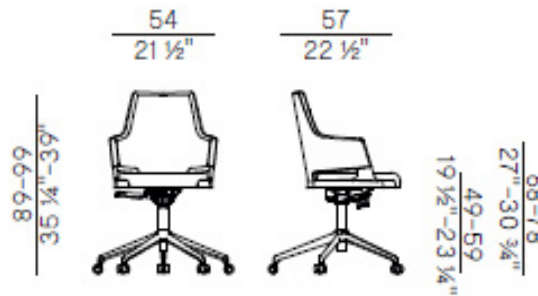

Informazioni tecniche \ Technical information

Descrizione tecnica \ Technical description

Poltroncina con schienale alto imbottita in poliuretano espanso ignifugo con base centrale a cinque razze con ruote in alluminio verniciato nero goffrato completa di meccanismo up & down e a ribalta. Dettaglio del bracciolo in frassino o noce Canaletto. Finiture e rivestimenti di collezione.

Upholstered armchair with high back padded in fire retardant polyurethane foam with five-star central base with castors in embossed black painted aluminum with up & down and tilting mechanism. Detail of the armrest in ash wood or Canaletto walnut. Finishes and coverings as per collection

Dimensioni \ Dimensions

Consumi stoffe \ Fabric and leather requirements

FABRIC / LEATHER REQUIREMENTS		x1	x2
	H 140	ml 1,47	ml 2,72
	LEATHER	m² 2,90	

FABRIC / LEATHER REQUIREMENTS		x1	x2
	H 55 1/4"	yd 1,61	yd 3,00
	LEATHER	ft² 32	

1. EXTERNAL BACKREST

		x1	x2
	LEATHER	m² 1,15	

1. EXTERNAL BACKREST

		x1	x2
	LEATHER	ft² 32	

PACKAGING

1 x box = m³ 0.33
gross weight - Kg 12

2. SEAT AND INTERNAL BACKREST

		x1	x2
	H 140	ml 0,86	ml 1,72

2. SEAT AND INTERNAL BACKREST

		x1	x2
	H 55 1/4"	yd 0,95	yd 1,90