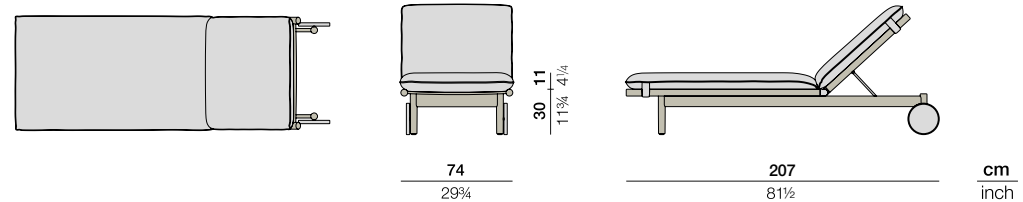

TIBBO

Beach chair

Design by Edward Barber & Jay Osgerby | Item code: 089019 | Weight 25,6 kg/57 lbs | Volume 0,46 m³/17 cu ft | COM (Customer Own Material): 5,8 m/ 8,3 yds (plain fabric only)

Measurements

Collection: Renowned British designers Edward Barber and Jay Osgerby created TIBBO for an era in which indoor and outdoor living spaces are merging. DEDON's first collection in teak, TIBBO combines meticulous craftsmanship, superior comfort and remarkable lightness in a design that's distinctive, elegant and pure. Comprising both dining and lounge elements in a mix of teak, textiles and woven fiber, TIBBO conveys an exceptionally rich and luxurious look and feel.

Beach chair: This supremely elegant beach chair features a custom-made stainless-steel cast adjustment mechanism and hinges, curved teak slats, a comfortable cushion and three backrest positions.

Frame: This beach chair consists of premium teak.

Characteristics: Calmative, elemental, engaging, comfortable, nordic, hand-crafted, lightweight

Options: This item is also available with wheels.

Frame maintenance: Wash using DEDON teak cleaner. To retain the golden-brown color of unweathered teak, we recommend applying DEDON teak oil at least once in every six months. The beach chair has marine-grade stainless steel hinges, which should be cleaned regularly with fresh water.

Additional items

Cover

56089019000

Cushions

Dry+ Cushion:
95089219 + fabric code

Cushion:
B 75 T 206 H 11 cm
W 81" D 29 1/2" H 4 1/4"

Please see fabric options fact sheet

Optional

This item is also available
with wheels.

Features

Dry+ cushion construction

To learn more about DEDON, our collections and warranty policy, please visit our website –

www.dedon.de

07/21

DEDON