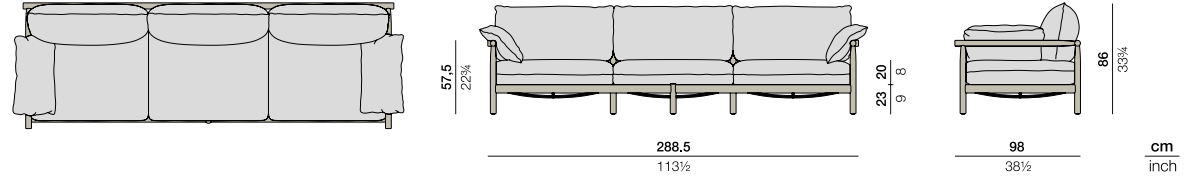

TIBBO

3-seater

Design by Edward Barber & Jay Osgerby | Item code: 089016 | Weight 35,4 kg/78 lbs | Volume 1,6 m³/23 cu ft | COM (Customer Own Material): 12,8 m/17,5 yds (plain fabric only)

Measurements

Collection: Renowned British designers Edward Barber and Jay Osgerby created TIBBO for an era in which indoor and outdoor living spaces are merging. DEDON's first collection in teak, TIBBO combines meticulous craftsmanship, superior comfort and remarkable lightness in a design that's distinctive, elegant and pure. Comprising both dining and lounge elements in a mix of teak, textiles and woven fiber, TIBBO conveys an exceptionally rich and luxurious look and feel.

3-seater: Transitioning the TIBBO concept into lounging, this deep and wide 3-seater in a mix of teak, textiles and woven fiber features high-quality cushions for luxurious sitting comfort. It is lightweight and easy to reposition.

Frame: The frame consists of premium teak, with woven fiber for the seating.

Characteristics: Calmative, elemental, engaging, comfortable, nordic, hand-crafted, lightweight

Frame maintenance: Wash using DEDON teak cleaner. To retain the golden-brown color of unweathered teak, we recommend applying DEDON teak oil at least once in every six months.

Fiber

Additional items

56089016000

Cushions

Dry+ Cushion:

95089216 + fabric code

Seat cushion:

B 95 T 93 H 20 cm
W 37 1/2" D 36 1/2" H 8"

Back cushion:

B 285 T 47 H 20 cm
W 18 1/2" D 112 1/4" H 8"

Side cushion:

B 63 T 43 H 14 cm
W 24 3/4" D 17" H 5 1/2"

Please see fabric options fact sheet

To learn more about DEDON, our collections and warranty policy, please visit our website –

www.dedon.de

07/21

DEDON