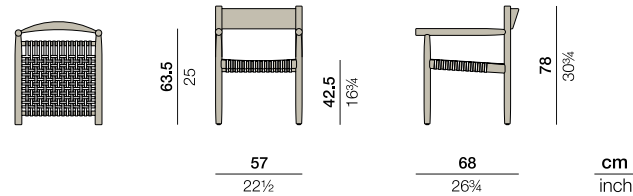

TIBBO

Armchair

Design by Edward Barber & Jay Osgerby | Item code: 089001122 | Weight 7 kg/16 lbs | Volume 0,3 m³/11 cu ft | COM (Customer Own Material): 2,0 m/3,25 yd (plain fabric only)

Measurements

Collection: Renowned British designers Edward Barber and Jay Osgerby created TIBBO for an era in which indoor and outdoor living spaces are merging. DEDON's first collection in teak, TIBBO combines meticulous craftsmanship, superior comfort and remarkable lightness in a design that's distinctive, elegant and pure. Comprising both dining and lounge elements in a mix of teak, textiles and woven fiber, TIBBO conveys an exceptionally rich and luxurious look and feel.

Armchair: The TIBBO armchair features a warm, rounded teak backrest and armrests. The chair is most comfortable with its optional cushion, designed to hang over the seat edge.

Frame: The frame consists of premium teak, with woven fiber for the seating.

Characteristics: Calmative, elemental, engaging, comfortable, nordic, hand-crafted, lightweight

Frame maintenance: Wash using DEDON teak cleaner. To retain the golden-brown color of unweathered teak, we recommend applying DEDON teak oil at least once in every six months.

Fiber

Additional items

56089001000

Cushions

Dry+ cushion:
95089202 + fabric code

Cushion:
B 56 T 102 H 8 cm
W 22" D 40 1/4" H 3 1/4"

Please see fabric options fact sheet

Features

To learn more about DEDON, our collections and warranty policy, please visit our website –

www.dedon.de

07/21

DEDON