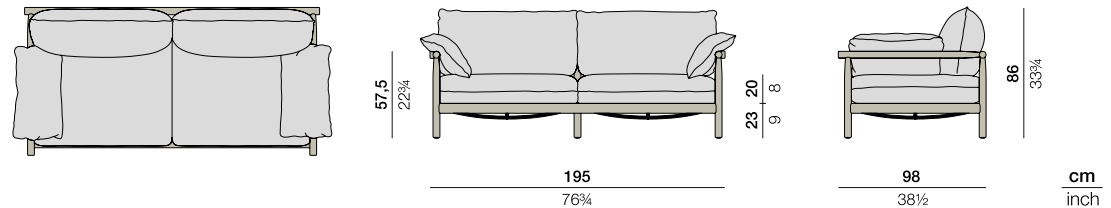

TIBBO

2-seater

Design by Edward Barber & Jay Osgerby | Item code: 089013 | Weight 30 kg/66 lbs | Volume 1,1 m³/16 cu ft | COM (Customer Own Material): 9,1 m/12 yds (plain fabric only)

Measurements

Collection: Renowned British designers Edward Barber and Jay Osgerby created TIBBO for an era in which indoor and outdoor living spaces are merging. DEDON's first collection in teak, TIBBO combines meticulous craftsmanship, superior comfort and remarkable lightness in a design that's distinctive, elegant and pure. Comprising both dining and lounge elements in a mix of teak, textiles and woven fiber, TIBBO conveys an exceptionally rich and luxurious look and feel.

2-seater: Transitioning the TIBBO concept into lounging, this deep and wide 2-seater in a mix of teak, textiles and woven fiber features high-quality cushions for luxurious sitting comfort. It is lightweight and easy to reposition.

Frame: The frame consists of premium teak, with woven fiber for the seating.

Characteristics: Calmative, elemental, engaging, comfortable, nordic, hand-crafted, lightweight

Frame maintenance: Wash using DEDON teak cleaner. To retain the golden-brown color of unweathered teak, we recommend applying DEDON teak oil at least once in every six months.

Fiber

122
vulcano matte

Additional items

Cover

56089013000

Cushions

Dry+ Cushion:
95089213 + fabric code

Seat cushion:
B 95 T 93 H 20 cm
W 37 1/2" D 36 1/2" H 8"

Back cushion: Side cushion:
B 95 T 47 H 20 cm B 63 T 43 H 14 cm
W 18 1/2" D 74 3/4" H 8" W 24 3/4" D 17" H 5 1/2"

Please see fabric options fact sheet

To learn more about DEDON, our collections and warranty policy, please visit our website –

www.dedon.de

07/21

DEDON