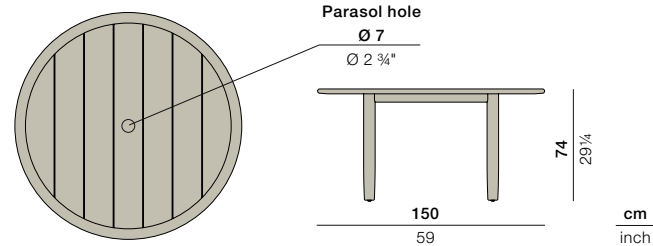

TIBBO

Dining table with parasol hole

Design by Edward Barber & Jay Osgerby | Item code: 089085205 | Weight 35 kg/78 lbs

Measurements

Collection: Renowned British designers Edward Barber and Jay Osgerby created TIBBO for an era in which indoor and outdoor living spaces are merging. DEDON's first collection in teak, TIBBO combines meticulous craftsmanship, superior comfort and remarkable lightness in a design that's distinctive, elegant and pure. Comprising both dining and lounge elements in a mix of teak, textiles and woven fiber, TIBBO conveys an exceptionally rich and luxurious look and feel.

Dining table: The latest addition to the awarding-winning TIBBO collection by Barber Osgerby is a circular dining table measuring 150cm in diameter. Like the rest of the collection, the table is made of teak and characterized by simplicity, warmth and a deep sensitivity to the beauty of hand-turned wood.

Frame: This table consists of premium teak.

Characteristics: Calmative, elemental, engaging, comfortable, nordic, hand-crafted, lightweight

Frame maintenance: Wash using DEDON teak cleaner. To retain the golden-brown color of unweathered teak, we recommend applying DEDON teak oil at least once in every six months.

Additional items

56089085000

Complementary Items

106026

To learn more about DEDON, our collections and warranty policy, please visit our website –

www.dedon.de

07/21

DEDON