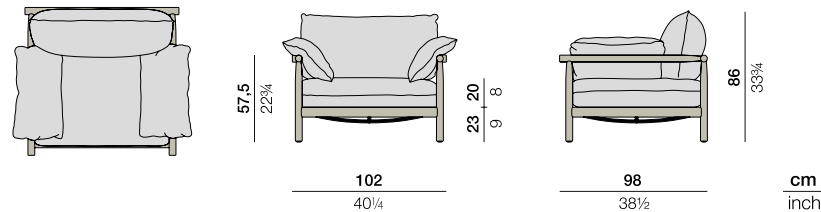

TIBBO

Lounge chair XL

Design by Edward Barber & Jay Osgerby | Item code: 089006 | Weight 15,4 kg/34 lbs | Volume 0,85 m³/9 cu ft | COM (Customer Own Material): 5,5 m/7,5 yds (plain fabric only)

Measurements

Collection: Renowned British designers Edward Barber and Jay Osgerby created TIBBO for an era in which indoor and outdoor living spaces are merging. DEDON's first collection in teak, TIBBO combines meticulous craftsmanship, superior comfort and remarkable lightness in a design that's distinctive, elegant and pure. Comprising both dining and lounge elements in a mix of teak, textiles and woven fiber, TIBBO conveys an exceptionally rich and luxurious look and feel.

Lounge chair XL: Transitioning the TIBBO concept into lounging, this deep and wide lounge chair XL in a mix of teak, textiles and woven fiber features high-quality cushions for luxurious sitting comfort. It is lightweight and easy to reposition.

Frame: The frame consists of premium teak, with woven fiber for the seating.

Characteristics: Calmative, elemental, engaging, comfortable, nordic, hand-crafted, lightweight

Frame maintenance: Wash using DEDON teak cleaner. To retain the golden-brown color of unweathered teak, we recommend applying DEDON teak oil at least once in every six months.

Fiber

122
vulcano mat

Additional items

Cover

56089006000

Cushions

Dry+ Cushion:
95089206 + fabric code

Cushion:
B 97 T 89 H 20 cm
W 38 1/2" D 35 1/4" H 8"

Side cushion:
B 63 T 43 H 14 cm
W 25" D 17" H 5 1/2"

Please see fabric options fact sheet

Features

Dry+ cushion construction

To learn more about DEDON, our collections and warranty policy, please visit our website –

www.dedon.de

07/21

Dry+ Cushion: 95089206 + fabric code

Please see fabric options fact sheet

DEDON