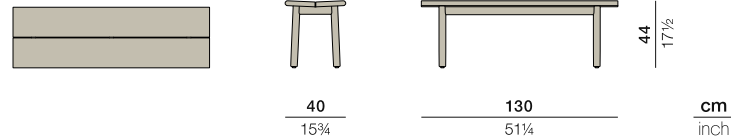

TIBBO

Bench

Design by Edward Barber & Jay Osgerby | Item code: 089012 | Weight 14 kg/31 lbs | Volume 0,25 m³/13 cu ft

Measurements

Collection: Renowned British designers Edward Barber and Jay Osgerby created TIBBO for an era in which indoor and outdoor living spaces are merging. DEDON's first collection in teak, TIBBO combines meticulous craftsmanship, superior comfort and remarkable lightness in a design that's distinctive, elegant and pure. Comprising both dining and lounge elements in a mix of teak, textiles and woven fiber, TIBBO conveys an exceptionally rich and luxurious look and feel.

Bench: Featuring rounded sides and flat edges that mirror the dining tables, this premium teak bench offers great comfort even without a cushion.

Frame: This bench consists of premium teak.

Characteristics: Calmative, elemental, engaging, comfortable, nordic, hand-crafted, lightweight

Frame maintenance: Wash using DEDON teak cleaner. To retain the golden-brown color of unweathered teak, we recommend applying DEDON teak oil at least once in every six months.

Additional items

56089011000

To learn more about DEDON, our collections and warranty policy, please visit our website –

www.dedon.de

07/21

DEDON