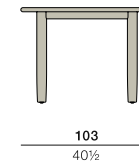

TIBBO

Dining table 103 × 338 cm

Design by Edward Barber & Jay Osgerby | Item code: 089045 | Weight 66 kg/146 lbs | Volume 2,6 m³/92 cu ft

Measurements

Collection: Renowned British designers Edward Barber and Jay Osgerby created TIBBO for an era in which indoor and outdoor living spaces are merging. DEDON's first collection in teak, TIBBO combines meticulous craftsmanship, superior comfort and remarkable lightness in a design that's distinctive, elegant and pure. Comprising both dining and lounge elements in a mix of teak, textiles and woven fiber, TIBBO conveys an exceptionally rich and luxurious look and feel.

Dining table: Almost 3.4m/133" in length but still lightweight, the top of this premium teak table is supported by a special construction underneath. The top is rounded on both sides while the ends feature flat edges.

Frame: This table consists of premium teak.

Characteristics: Calmative, elemental, engaging, comfortable, nordic, hand-crafted, lightweight

Frame maintenance: Wash using DEDON teak cleaner. To retain the golden-brown color of unweathered teak, we recommend applying DEDON teak oil at least once in every six months.