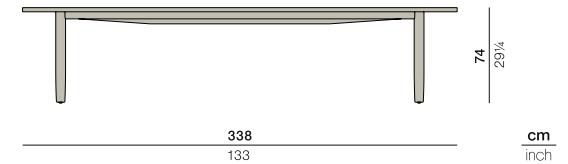

TIBBO

Dining table 103 × 338 cm

Design by Edward Barber & Jay Osgerby | Item code: 089045 | Weight 66 kg/146 lbs | Volume 2,6 m³/92 cu ft

Measurements

Collection: Renowned British designers Edward Barber and Jay Osgerby created TIBBO for an era in which indoor and outdoor living spaces are merging. DEDON's first collection in teak, TIBBO combines meticulous craftsmanship, superior comfort and remarkable lightness in a design that's distinctive, elegant and pure. Comprising both dining and lounge elements in a mix of teak, textiles and woven fiber, TIBBO conveys an exceptionally rich and luxurious look and feel.

Dining table: Almost 3.4m/133" in length but still lightweight, the top of this premium teak table is supported by a special construction underneath. The top is rounded on both sides while the ends feature flat edges.

Frame: This table consists of premium teak.

Characteristics: Calmative, elemental, engaging, comfortable, nordic, hand-crafted, lightweight

Frame maintenance: Wash using DEDON teak cleaner. To retain the golden-brown color of unweathered teak, we recommend applying DEDON teak oil at least once in every six months.

Additional items

56089046000

To learn more about DEDON, our collections and warranty policy, please visit our website –

www.dedon.de

07/21

DEDON