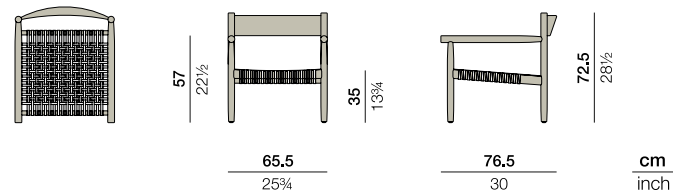

TIBBO

Lounge chair

Design by Edward Barber & Jay Osgerby | Item code: 089005 | Weight 9 kg/20 lbs | Volume 0,36 m³/13 cu ft | COM (Customer Own Material): 2,6 m/2,85 yds (plain fabric only)

Measurements

Collection: Renowned British designers Edward Barber and Jay Osgerby created TIBBO for an era in which indoor and outdoor living spaces are merging. DEDON's first collection in teak, TIBBO combines meticulous craftsmanship, superior comfort and remarkable lightness in a design that's distinctive, elegant and pure. Comprising both dining and lounge elements in a mix of teak, textiles and woven fiber, TIBBO conveys an exceptionally rich and luxurious look and feel.

Lounge chair: Wide and comfy, the TIBBO lounge chair features a rounded, ergonomic backrest. The chair is most comfortable with its optional cushion, designed to hang over the seat edge.

Frame: The frame consists of premium teak, with woven fiber for the seating.

Characteristics: Calmative, elemental, engaging, comfortable, nordic, hand-crafted, lightweight

Frame maintenance: Wash using DEDON teak cleaner. To retain the golden-brown color of unweathered teak, we recommend applying DEDON teak oil at least once in every six months.

Fiber

Additional items

56089005000

Cushions

Dry+ Cushion:
95089205 + fabric code

Cushion:
B 97 T 89 H 20 cm
W 38½" D 35¼" H 8"

Please see fabric options fact sheet

Features

To learn more about DEDON, our collections and warranty policy, please visit our website –

www.dedon.de

07/21

DEDON