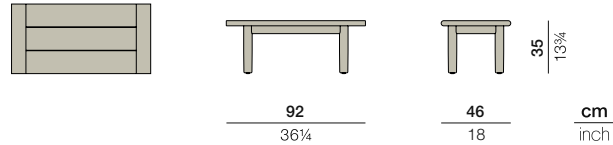

TIBBO

Coffee table S

Design by Edward Barber & Jay Osgerby | Item code: 089038 | Weight 11,3 kg/25 lbs

Measurements

Collection: Renowned British designers Edward Barber and Jay Osgerby created TIBBO for an era in which indoor and outdoor living spaces are merging. DEDON's first collection in teak, TIBBO combines meticulous craftsmanship, superior comfort and remarkable lightness in a design that's distinctive, elegant and pure. Comprising both dining and lounge elements in a mix of teak, textiles and woven fiber, TIBBO conveys an exceptionally rich and luxurious look and feel.

Coffee table: A perfect complement to the lounge chair, the TIBBO coffee table features a smooth top and rounded corners.

Frame: This side table consists of premium teak.

Characteristics: Calmative, elemental, engaging, comfortable, nordic, hand-crafted, lightweight

Frame maintenance: Wash using DEDON teak cleaner. To retain the golden-brown color of unweathered teak, we recommend applying DEDON teak oil at least once in every six months.

Additional items

56089038000

To learn more about DEDON, our collections and warranty policy, please visit our website –

www.dedon.de

07/21

DEDON