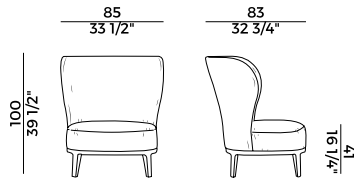

**Collezione Spring **
Spring collection

Collezione di sedute in massello di faggio e tavolini con struttura in massello di frassino.
Divano, poltrona lounge e pouf imbottiti in poliuretano espanso ignifugo.
Tavolini con piano in frassino, marmo o vetro retro verniciato.
Finiture e rivestimenti di collezione.

Collection of solid beech seats and coffee tables with solid ash wood frame. Upholstered sofa, lounge chair and pouf with fire retardant polyurethane foam padding. Coffee tables with ash wood, marble or back-painted glass top. Materials and coverings as per collection.

841/P
lounge \ lounge armchair