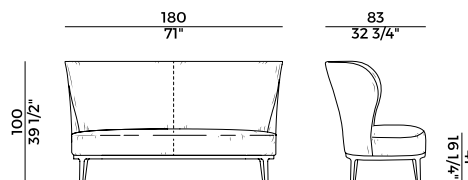

841/D
divano \ sofa