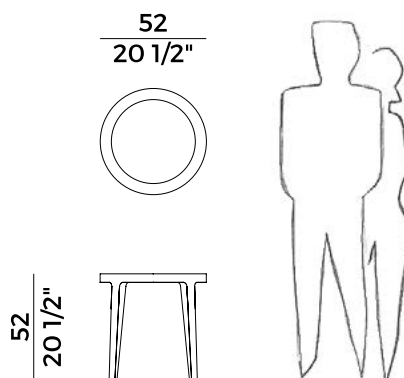

*Coffee table with ash wood, marble or
back-painted glass round top. Materials
and coverings as per collection.*

Dimensioni \ *Dimensions*

Imballaggi \ *Packaging*

PACKAGING

1 box = m³ 0.24

gross weight glass - Kg 13