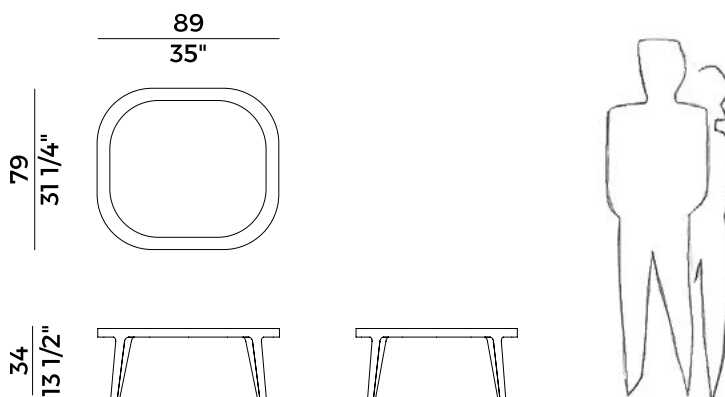

Coffee table with ash wood, marble or back-painted glass square top. Materials and coverings as per collection.

Dimensioni \ *Dimensions*

Imballaggi \ *Packaging*

PACKAGING

1 box = m³ 0.39

gross weight glass - Kg 31