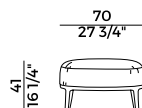

841/S
pouf \ pouf