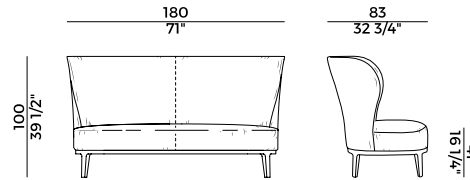

841/D
divano \ sofa