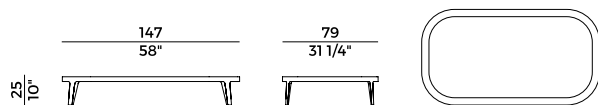

841/TBR
tavolino \ coffee table