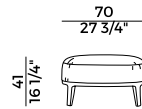

841/S
pouf \ pouf