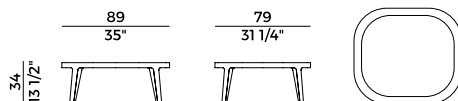

Coffee tables with ash wood, marble or back-painted glass top.

Materials and coverings as per collection.

841/P
lounge \ lounge armchair

841/S
pouf \ pouf

841/D
divano \ sofa

841/TBC
tavolino \ coffee table