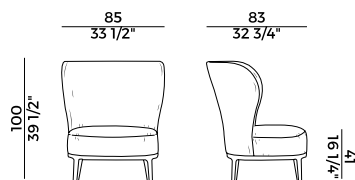

**Collezione Spring **
Spring collection

Collezione di sedute in massello di faggio e tavolini con struttura in massello di frassino.
Divano, poltrona lounge e pouf imbottiti in poliuretano espanso ignifugo.
Tavolini con piano in frassino, marmo o vetro retro verniciato.
Finiture e rivestimenti di collezione.

Collection of solid beech seats and coffee tables with solid ash wood frame. Upholstered sofa, lounge chair and pouf with fire retardant polyurethane foam padding. Coffee tables with ash wood, marble or back-painted glass top. Materials and coverings as per collection.

841/P
lounge \ lounge armchair