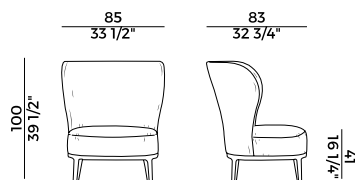

**Collezione Spring **
Spring collection

Collezione di sedute in massello di faggio e tavolini con struttura in massello di frassino.

Divano, poltrona lounge e pouf imbottiti in poliuretano espanso ignifugo.

Tavolini con piano in frassino, marmo o vetro retro verniciato.

Finiture e rivestimenti di collezione.

Collection of solid beech seats and coffee tables with solid ash wood frame. Upholstered sofa, lounge chair and pouf with fire retardant polyurethane foam padding.

Coffee tables with ash wood, marble or back-painted glass top.

Materials and coverings as per collection.

841/P
lounge \ lounge armchair