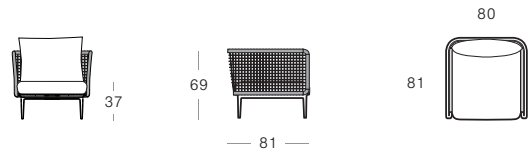

Lounge Chair

AHLC-W

Technical

Discover Kett at
kettfurniture.com.au

Exclusive to CoshLiving
coshliving.com.au

Materials

Aluminium powder coated frame in-filled with tensioned batyline for ultimate strength & breathability.

Seat & back cushions consist of all weather reticulated foams surrounded with 200 grams of Dacron, providing ultimate breathability & drainage.

Back rests are uniquely hand woven with a twitchell UV stable rope.

Woven Twitchell Back Rests

Ciarra
Shell

Powder Coat

Ciarra (88)
Birch (01)

Fabrics

Choose from our curated range of durable outdoor fabrics.