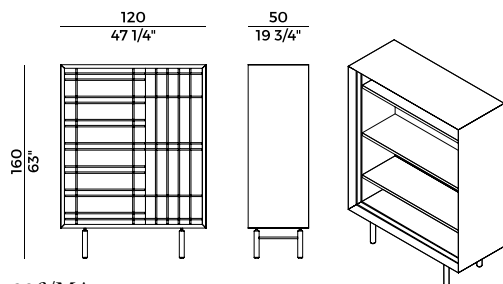

Collection of storage units, cabinet and sideboard in ash. Frame in solid ash. Two sliding doors in transparent or bronzed glass with attached grilles in ash. Base with foot in ash and details in Aval painted metal. Cabinet with 3 shelves. Sideboard with central shoulder panel dividing the inside in two.