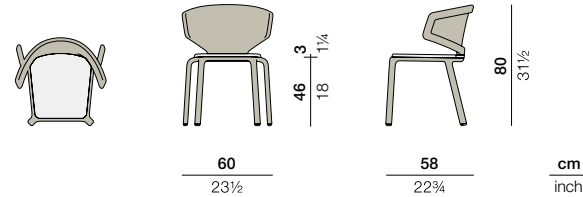

SEASHELL

Armchair, stackable

Design by Jean-Marie Massaud | Item code: 049001 | Weight 4,8 kg/11 lbs | Volume 0,28 m³/10 cu ft | COM (Customer Own Material): 0,54 m/2.00 yd (plain fabric only)

Measurements

Collection: There's a remarkable lightness to the SEASHELL collection by Jean-Marie Massaud, a breeziness that belies its sturdy construction and efficient, stackable design. Perfect for large spaces such as pool areas and restaurants as well as intimate settings, SEASHELL features backrests that look and feel like an open embrace and an airy weave as breathable as it is artful.

Armchair: Like a seashell, open and protective at the same time, the stackable Armchair features a distinctive, extra-wide backrest that comfortably supports a variety of sitting positions.

Frame: Aluminum

Finishing: Electrostatic powder-coated in a color similar to that of the fiber

Characteristics: Lightweight, elegant, ergonomic, versatile, sturdy, stackable

Options: This item is stackable. It is very comfortable without cushions, too.

Frame Maintenance: Clean with a soft cloth and warm water.

Cushion Maintenance: All cushion covers can be removed and washed.

Standard fibers

083
chalk

Additional Items

Cover

56049001000

Special Features

This item is stackable.

Cushions

Item code: 95049001 + fabric code

Please see Fabric Options Fact Sheet

Seat cushion

B 40   T 44   H 3 cm
W 15¾"   D 17¼"   H 1¼"

To learn more about DEDON, our collections and warranty policy, please visit our website –

www.dedon.de

07/21

DEDON