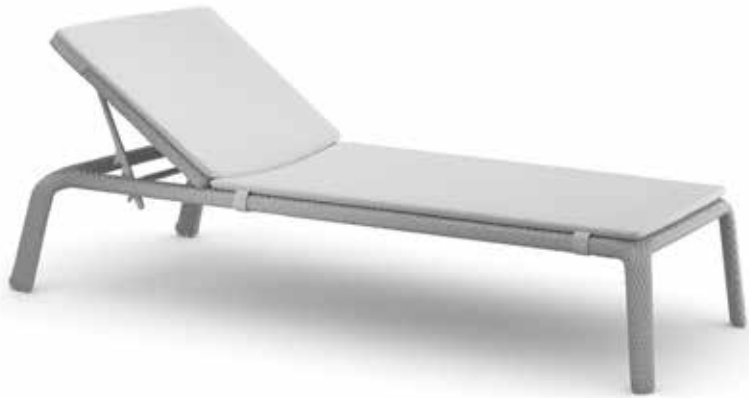

SEASHELL

Beach chair adjustable, incl. wheels, stackable

Design by Jean-Marie Massaud | Item code: 049020 | Weight 16 kg/35 lbs | Volume 0,67 m³/24 cu ft | COM (Customer Own Material): 4,32 m/4.50 yd (plain fabric only)

Measurements

Collection: There's a remarkable lightness to the SEASHELL collection by Jean-Marie Massaud, a breeziness that belies its sturdy construction and efficient, stackable design. Perfect for large spaces such as pool areas and restaurants as well as intimate settings, SEASHELL features backrests that look and feel like an open embrace and an airy weave as breathable as it is artful.

Beach chair: Elegantly simple, lightweight and sturdy, the adjustable SEASHELL Beach chair combines high design with practicality. Stackable, it features wheels for easy mobility.

Frame: Aluminum

Finishing: Electrostatic powder-coated in a color similar to that of the fiber

Characteristics: Lightweight, elegant, ergonomic, versatile, sturdy, stackable

Options: This item is stackable.

Frame Maintenance: Clean with a soft cloth and warm water.

Cushion Maintenance: Cushion covers can be removed and washed.

Standard fibers

083
chalk

Additional Items

Cover

5604902000

Special Features

This item is stackable.

Cushions

Item code: 95049020 + fabric code

Please see Fabric Options Fact Sheet

Seat cushion

B 76 T 203 H 3 cm
W 30" D 80" H 21 1/4"

To learn more about DEDON, our collections and warranty policy, please visit our website –

www.dedon.de

07/21

DEDON