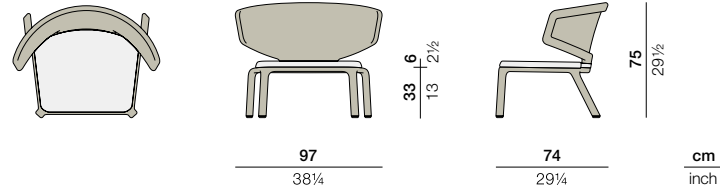

SEASHELL

Lounge chair, stackable

Design by Jean-Marie Massaud | Item code: 049005 | Weight 7,4 kg/16 lbs | Volume 0,55 m³/19 cu ft | COM (Customer Own Material): 1,02 m/2.50 yd (plain fabric only)

Measurements

Collection: There's a remarkable lightness to the SEASHELL collection by Jean-Marie Massaud, a breeziness that belies its sturdy construction and efficient, stackable design. Perfect for large spaces such as pool areas and restaurants as well as intimate settings, SEASHELL features backrests that look and feel like an open embrace and an airy weave as breathable as it is artful.

Lounge chair: Like a seashell, open and protective at the same time, the stackable lounge chair features an extra-wide backrest that comfortably supports a variety of sitting positions.

Frame: Aluminum

Finishing: Electrostatic powder-coated in a color similar to that of the fiber

Characteristics: Lightweight, elegant, ergonomic, versatile, sturdy, stackable

Options: This item is stackable.

Frame Maintenance: Clean with a soft cloth and warm water.

Cushion Maintenance: Cushion covers can be removed and washed.

Standard fibers

083
chalk

Additional Items

Cover

56049005000

Special Features

This item is stackable.

Cushions

Item code: 95049005 + fabric code

Please see Fabric Options Fact Sheet

Seat cushion

B 64 T 52 H 6 cm
W 25 1/4" D 20 1/2" H 2 1/2"

To learn more about DEDON, our collections and warranty policy, please visit our website –

www.dedon.de

07/21

DEDON