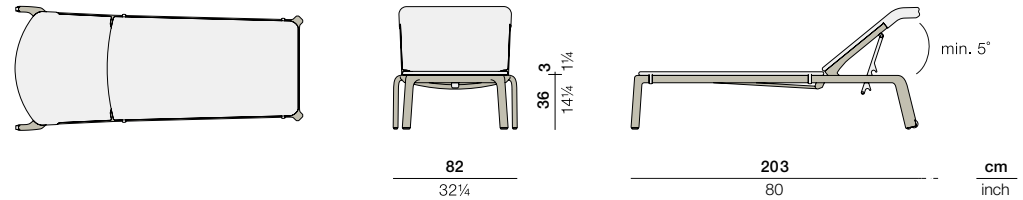

SEASHELL

Beach chair adjustable, incl. wheels, stackable

Design by Jean-Marie Massaud | Item code: 049020 | Weight 16 kg/35 lbs | Volume 0,67 m³/24 cu ft | COM (Customer Own Material): 4,32 m/4.50 yd (plain fabric only)

Measurements

Collection: There's a remarkable lightness to the SEASHELL collection by Jean-Marie Massaud, a breeziness that belies its sturdy construction and efficient, stackable design. Perfect for large spaces such as pool areas and restaurants as well as intimate settings, SEASHELL features backrests that look and feel like an open embrace and an airy weave as breathable as it is artful.

Beach chair: Elegantly simple, lightweight and sturdy, the adjustable SEASHELL Beach chair combines high design with practicality. Stackable, it features wheels for easy mobility.

Frame: Aluminum

Finishing: Electrostatic powder-coated in a color similar to that of the fiber

Characteristics: Lightweight, elegant, ergonomic, versatile, sturdy, stackable

Options: This item is stackable.

Frame Maintenance: Clean with a soft cloth and warm water.

Cushion Maintenance: Cushion covers can be removed and washed.

Standard fibers

083
chalk

Additional Items

Cover

5604902000

Special Features

This item is stackable.

Cushions

Item code: 95049020 + fabric code

Please see Fabric Options Fact Sheet

Seat cushion

B 76 T 203 H 3 cm
W 30" D 80" H 21 1/4"

To learn more about DEDON, our collections and warranty policy, please visit our website –

www.dedon.de

07/21

DEDON