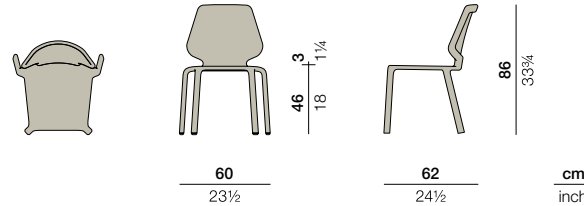

SEASHELL

Side chair, stackable

Design by Jean-Marie Massaud | Item code: 049003 | Weight 4,6 kg/10 lbs | Volume 0,32 m³/11 cu ft | COM (Customer Own Material): 0,54 m/2.00 yd (plain fabric only)

Measurements

Collection: There's a remarkable lightness to the SEASHELL collection by Jean-Marie Massaud, a breeziness that belies its sturdy construction and efficient, stackable design. Perfect for large spaces such as pool areas and restaurants as well as intimate settings, SEASHELL features backrests that look and feel like an open embrace and an airy weave as breathable as it is artful.

Sidechair: With its airy silhouette and lightweight but strong, stackable structure, the SEASHELL Sidechair represents the perfect combination of high design and practicality.

Frame: Aluminum

Finishing: Electrostatic powder-coated in a color similar to that of the fiber

Characteristics: Lightweight, elegant, ergonomic, versatile, sturdy, stackable

Options: This item is stackable. It is very comfortable without cushions, too.

Frame Maintenance: Clean with a soft cloth and warm water.

Cushion Maintenance: Cushion covers can be removed and washed.

Standard fibers

083
chalk

Additional Items

Cover

56049003000

Special Features

This item is stackable.

Cushions

Item code: 95049001 + fabric code

Please see Fabric Options Fact Sheet

Seat cushion

B 40   T 44   H 3 cm
W 15¾"   D 17¼"   H 1¼"

To learn more about DEDON, our collections and warranty policy, please visit our website –

www.dedon.de

07/21

DEDON