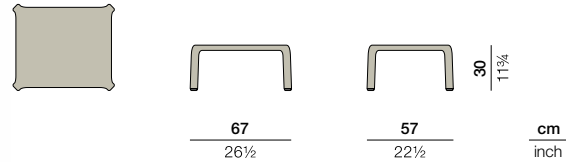

SEASHELL

Footstool, stackable

Design by Jean-Marie Massaud | Item code: 049031 | Weight 3,8 kg/9 lbs | Volume 0,11 m³/4 cu ft | COM (Customer Own Material): 0,96 m/1.70 yd (plain fabric only)

Measurements

Collection: There's a remarkable lightness to the SEASHELL collection by Jean-Marie Massaud, a breeziness that belies its sturdy construction and efficient, stackable design. Perfect for large spaces such as pool areas and restaurants as well as intimate settings, SEASHELL features backrests that look and feel like an open embrace and an airy weave as breathable as it is artful.

Footstool: The perfect complement to the SEASHELL Lounge chair, this lightweight but strong, stackable footstool with seat cushion also goes great on its own.

Frame: Aluminum

Finishing: Electrostatic powder-coated in a color similar to that of the fiber

Characteristics: Lightweight, elegant, ergonomic, versatile, sturdy, stackable

Options: This item is stackable.

Frame Maintenance: Clean with a soft cloth and warm water.

Cushion Maintenance: Cushion covers can be removed and washed.

Standard fibers

Additional Items

56049031000

Special Features

Cushions

Item code: 95049031 + fabric code

Please see Fabric Options Fact Sheet

Seat cushion

B 57 T 47 H 6 cm
W 22 1/2" D 18 1/2" H 2 1/2"

To learn more about DEDON, our collections and warranty policy, please visit our website –

www.dedon.de

07/21

DEDON