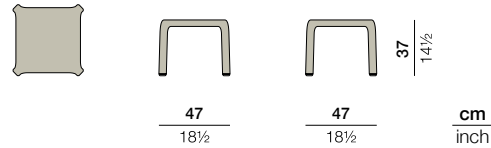

SEASHELL

Side table

Design by **Jean-Marie Massaud** | Item code: **049033** | Weight **2,5 kg/6 lbs** | Volume **0,08 m³/3 cu ft**

Measurements

Collection: There's a remarkable lightness to the SEASHELL collection by Jean-Marie Massaud, a breeziness that belies its sturdy construction and efficient, stackable design. Perfect for large spaces such as pool areas and restaurants as well as intimate settings, SEASHELL features backrests that look and feel like an open embrace and an airy weave as breathable as it is artful.

Side table: Lightweight, sturdy and stackable, the Seashell side table features the same breezy open-weave and streamlined styling at the rest of this versatile collection.

Frame: Aluminum

Finishing: Electrostatic powder-coated in a color similar to that of the fiber

Characteristics: Lightweight, elegant, ergonomic, versatile, sturdy, stackable

Frame Maintenance: Clean with a soft cloth and warm water.

Standard fibers

Additional Items

56049033000

To learn more about DEDON, our collections and warranty policy, please visit our website –

www.dedon.de

07/21

DEDON