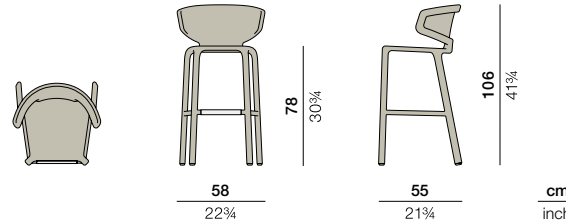

SEASHELL

Barstool

Design by **Jean-Marie Massaud** | Item code: **049028** | Weight **6 kg/13 lbs** | Volume **0,34 m³/12 cu ft** | COM (Customer Own Material): **0,52 m/1.00 yd** (plain fabric only)

Measurements

Collection: There's a remarkable lightness to the SEASHELL collection by Jean-Marie Massaud, a breeziness that belies its sturdy construction and efficient, stackable design. Perfect for large spaces such as pool areas and restaurants as well as intimate settings, SEASHELL features backrests that look and feel like an open embrace and an airy weave as breathable as it is artful.

Barstool: Like a seashell, open and protective at the same time, the barstool features an extra-wide backrest that comfortably supports a variety of sitting positions.

Frame: Aluminum

Finishing: Electrostatic powder-coated in a color similar to that of the fiber

Characteristics: Lightweight, elegant, ergonomic, versatile, sturdy, stackable

Frame Maintenance: Clean with a soft cloth and warm water.

Standard fibers

Additional Items

56049028000

To learn more about DEDON, our collections and warranty policy, please visit our website –

www.dedon.de

07/21

DEDON