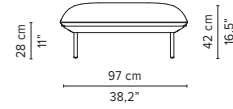

023919-x-y-z Right corner arm high + table

023920-x-y-z Left corner arm high + table

023921-x-y-z Right corner arm low + table

023922-x-y-z Left corner arm low + table

* Appearances, measurements and weights may slightly differ from reality.
The cushions on the drawings are not included in the article.

SENJA SOFA

TECHNICAL DRAWINGS

DEEP SEAT

TOTAL DEPTH 116 CM / 45.75"

023851-x-y Double pouf module

Logistic information see page 16
cushion: C023851W

023852-x-y-z Pouf + table

Logistic information see page 16
cushion: C023852W