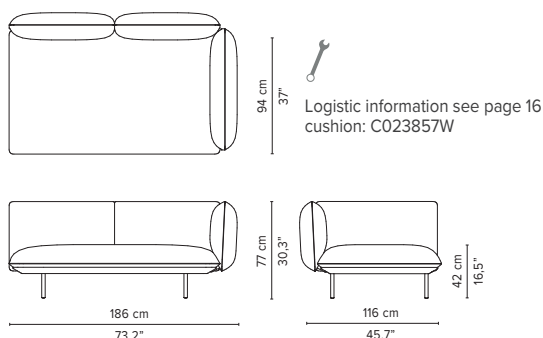

SENJA SOFA

TECHNICAL DRAWINGS

DEEP SEAT

TOTAL DEPTH 116 CM / 45.75"

023851-x-y Double pouf module

Logistic information see page 16
cushion: C023851W

023852-x-y-z Pouf + table

Logistic information see page 16
cushion: C023852W

* Appearances, measurements and weights may slightly differ from reality.
The cushions on the drawings are not included in the article.

SENJA SOFA

TECHNICAL DRAWINGS

DEEP SEAT

TOTAL DEPTH 116 CM / 45.75"

023856-x-y Right Corner arm high

023857-x-y Left Corner arm high

023858-x-y Right Corner arm low

023859-x-y Left Corner arm low

023860-x-y 2-seater arm high

023861-x-y 2-seater arm low

023862-x-y 2-seater right arm low/high

023863-x-y 2-seater left arm low/high

* Appearances, measurements and weights may slightly differ from reality.
The cushions on the drawings are not included in the article.

SENJA SOFA

TECHNICAL DRAWINGS

DEEP SEAT

TOTAL DEPTH 116 CM / 45.75"

023864-x-y Right Corner arm high + pouf