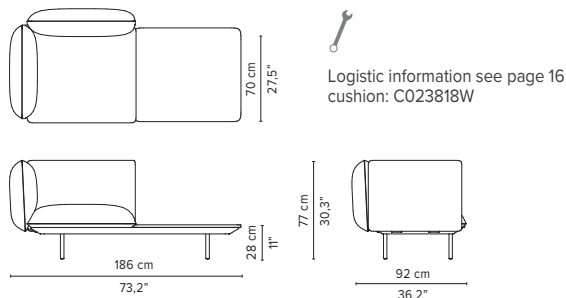

023809-x-y Left Corner arm low

023810-x-y 2-seater arm high

023811-x-y 2-seater arm low

* Appearances, measurements and weights may slightly differ from reality.
The cushions on the drawings are not included in the article.

SENJA SOFA

TECHNICAL DRAWINGS

REGULAR SEAT

TOTAL DEPTH 92 CM / 36.25"

023812-x-y 2-seater right arm low/high

023813-x-y 2-seater left arm low/high

023814-x-y Right corner arm high + pouf

023815-x-y Left corner arm high + pouf

023816-x-y Right corner arm low + pouf

023817-x-y Left corner arm low + pouf

023818-x-y-z Right Corner arm high + table

023819-x-y-z Left Corner arm high + table

* Appearances, measurements and weights may slightly differ from reality.
The cushions on the drawings are not included in the article.