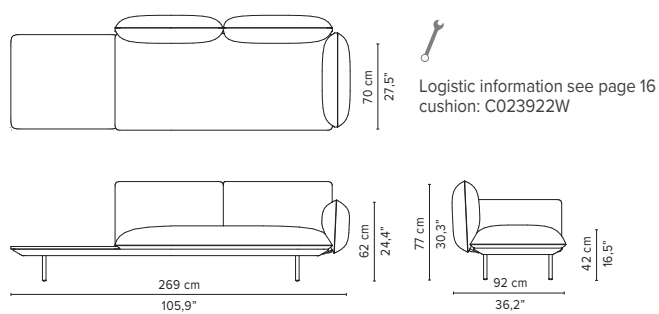

SENJA SOFA

TECHNICAL DRAWINGS

REGULAR SEAT

TOTAL DEPTH 92 CM / 36.25"

023915-x-y Right corner arm high + pouf

023916-x-y Left corner arm high + pouf

023917-x-y Right corner arm low + pouf

023918-x-y Left corner arm low + pouf

023919-x-y-z Right corner arm high + table

023920-x-y-z Left corner arm high + table

023921-x-y-z Right corner arm low + table

023922-x-y-z Left corner arm low + table

* Appearances, measurements and weights may slightly differ from reality.
The cushions on the drawings are not included in the article.

SENJA SOFA

TECHNICAL DRAWINGS

DEEP SEAT

TOTAL DEPTH 116 CM / 45.75"

023851-x-y Double pouf module

Logistic information see page 16
cushion: C023851W

023852-x-y-z Pouf + table

Logistic information see page 16
cushion: C023852W