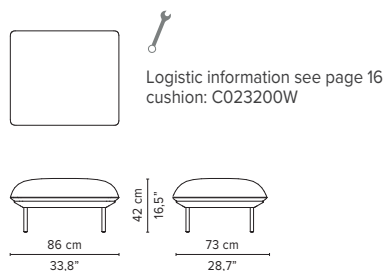

COLOURS FRAME-x

COLOURS LEGS-y

COLOURS TABLE TOPS-z

SENJA SOFA

TECHNICAL DRAWINGS

REGULAR SEAT

TOTAL DEPTH 92 CM / 36.25"

023200-x-y Pouf module

023201-x-y Single module

023202-x-y 1-seater arm high

023203-x-y 1-seater arm low

023801-x-y Double pouf module

023802-x-y-z Pouf + table

023803-x-y Single module + pouf

023804-x-y-z Single module + table

* Appearances, measurements and weights may slightly differ from reality.
The cushions on the drawings are not included in the article.