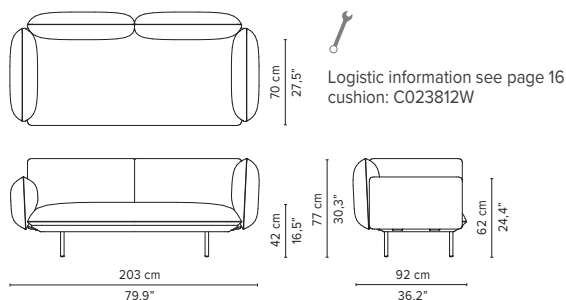

023201-x-y Single module

023202-x-y 1-seater arm high

023203-x-y 1-seater arm low

023801-x-y Double pouf module

023802-x-y-z Pouf + table

023803-x-y Single module + pouf

023804-x-y-z Single module + table

* Appearances, measurements and weights may slightly differ from reality.
The cushions on the drawings are not included in the article.

SENJA SOFA

TECHNICAL DRAWINGS

REGULAR SEAT

TOTAL DEPTH 92 CM / 36.25"

023805-x-y Double module

023806-x-y Right Corner arm high

023807-x-y Left Corner arm high

023808-x-y Right Corner arm low

023809-x-y Left Corner arm low

023810-x-y 2-seater arm high

023811-x-y 2-seater arm low

* Appearances, measurements and weights may slightly differ from reality.
The cushions on the drawings are not included in the article.

SENJA SOFA

TECHNICAL DRAWINGS

REGULAR SEAT

TOTAL DEPTH 92 CM / 36.25"

023812-x-y 2-seater right arm low/high

023813-x-y 2-seater left arm low/high

023814-x-y Right corner arm high + pouf

023815-x-y Left corner arm high + pouf