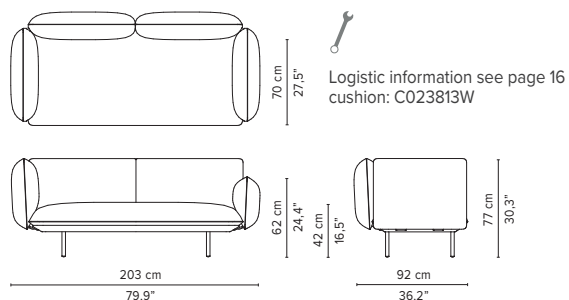

023809-x-y Left Corner arm low

023810-x-y 2-seater arm high

023811-x-y 2-seater arm low

* Appearances, measurements and weights may slightly differ from reality.
The cushions on the drawings are not included in the article.

SENJA SOFA

TECHNICAL DRAWINGS

REGULAR SEAT

TOTAL DEPTH 92 CM / 36.25"

023812-x-y 2-seater right arm low/high

023813-x-y 2-seater left arm low/high

023814-x-y Right corner arm high + pouf

023815-x-y Left corner arm high + pouf

023816-x-y Right corner arm low + pouf

023817-x-y Left corner arm low + pouf

023818-x-y-z Right Corner arm high + table

023819-x-y-z Left Corner arm high + table

* Appearances, measurements and weights may slightly differ from reality.
The cushions on the drawings are not included in the article.

SENJA SOFA

TECHNICAL DRAWINGS

REGULAR SEAT

TOTAL DEPTH 92 CM / 36.25"

023820-x-y-z Right Corner arm low + table

023821-x-y-z Left Corner arm low + table

023901-x-y Triple pouf module

023902-x-y Triple module