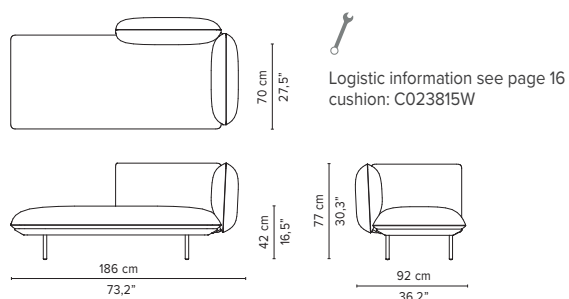

SENJA SOFA

TECHNICAL DRAWINGS

REGULAR SEAT

TOTAL DEPTH 92 CM / 36.25"

023805-x-y Double module

023806-x-y Right Corner arm high

023807-x-y Left Corner arm high

023808-x-y Right Corner arm low

023809-x-y Left Corner arm low

023810-x-y 2-seater arm high

023811-x-y 2-seater arm low

* Appearances, measurements and weights may slightly differ from reality.
The cushions on the drawings are not included in the article.

SENJA SOFA

TECHNICAL DRAWINGS

REGULAR SEAT

TOTAL DEPTH 92 CM / 36.25"

023812-x-y 2-seater right arm low/high

023813-x-y 2-seater left arm low/high

023814-x-y Right corner arm high + pouf

023815-x-y Left corner arm high + pouf

023816-x-y Right corner arm low + pouf

023817-x-y Left corner arm low + pouf

023818-x-y-z Right Corner arm high + table

023819-x-y-z Left Corner arm high + table

* Appearances, measurements and weights may slightly differ from reality.
The cushions on the drawings are not included in the article.