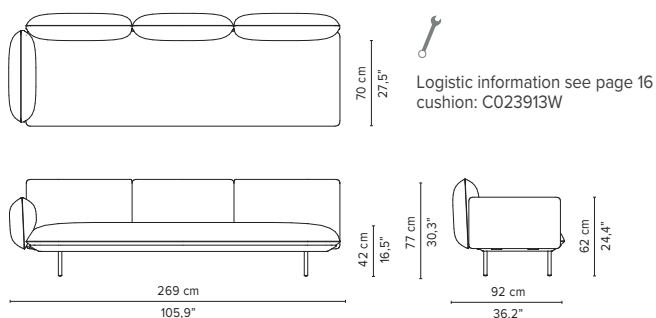

SENJA SOFA

TECHNICAL DRAWINGS

REGULAR SEAT

TOTAL DEPTH 92 CM / 36.25"

023820-x-y-z Right Corner arm low + table

023821-x-y-z Left Corner arm low + table

023901-x-y Triple pouf module

023902-x-y Triple module

023903-x-y 3-seater arm high

023904-x-y 3-seater arm low

023905-x-y 3-seater right arm low/high

023906-x-y 3-seater left arm low/high

* Appearances, measurements and weights may slightly differ from reality.
The cushions on the drawings are not included in the article.

SENJA SOFA

TECHNICAL DRAWINGS

REGULAR SEAT

TOTAL DEPTH 92 CM / 36.25"

023907-x-y Right extension + pouf

023908-x-y Left extension + pouf

023909-x-y-z Right extension + table

023910-x-y-z Left extension + table

023911-x-y Right corner arm high

023912-x-y Left corner arm high

023913-x-y Right corner arm low

023914-x-y Left corner arm low

* Appearances, measurements and weights may slightly differ from reality.
The cushions on the drawings are not included in the article.