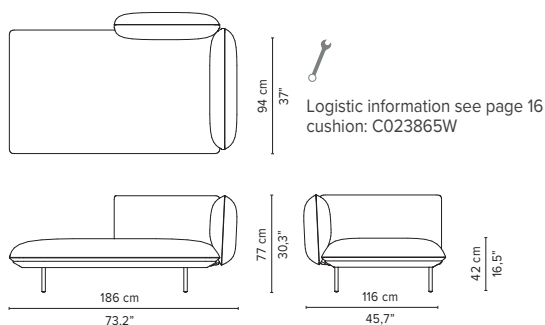

023865-x-y Left Corner arm high + pouf