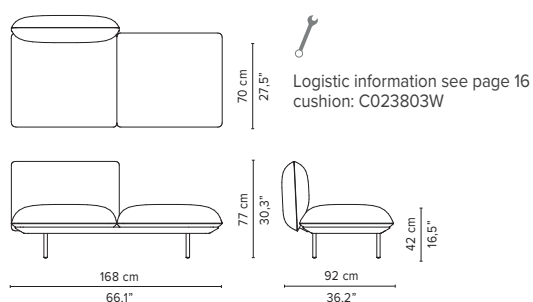

COLOURS FRAME-x

COLOURS LEGS-y

COLOURS TABLE TOPS-z

SENJA SOFA

TECHNICAL DRAWINGS

REGULAR SEAT

TOTAL DEPTH 92 CM / 36.25"

023200-x-y Pouf module

023201-x-y Single module

023202-x-y 1-seater arm high

023203-x-y 1-seater arm low

023801-x-y Double pouf module

023802-x-y-z Pouf + table

023803-x-y Single module + pouf

023804-x-y-z Single module + table

* Appearances, measurements and weights may slightly differ from reality.
The cushions on the drawings are not included in the article.

SENJA SOFA

TECHNICAL DRAWINGS

REGULAR SEAT

TOTAL DEPTH 92 CM / 36.25"

023805-x-y Double module

023806-x-y Right Corner arm high

023807-x-y Left Corner arm high

023808-x-y Right Corner arm low

023809-x-y Left Corner arm low

023810-x-y 2-seater arm high

023811-x-y 2-seater arm low

* Appearances, measurements and weights may slightly differ from reality.
The cushions on the drawings are not included in the article.