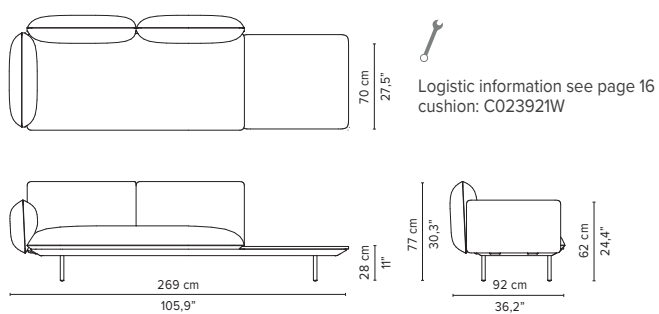

023911-x-y Right corner arm high

023912-x-y Left corner arm high

023913-x-y Right corner arm low

023914-x-y Left corner arm low

* Appearances, measurements and weights may slightly differ from reality.
The cushions on the drawings are not included in the article.

SENJA SOFA

TECHNICAL DRAWINGS

REGULAR SEAT

TOTAL DEPTH 92 CM / 36.25"

023915-x-y Right corner arm high + pouf

023916-x-y Left corner arm high + pouf

023917-x-y Right corner arm low + pouf

023918-x-y Left corner arm low + pouf

023919-x-y-z Right corner arm high + table

023920-x-y-z Left corner arm high + table

023921-x-y-z Right corner arm low + table

023922-x-y-z Left corner arm low + table

* Appearances, measurements and weights may slightly differ from reality.
The cushions on the drawings are not included in the article.