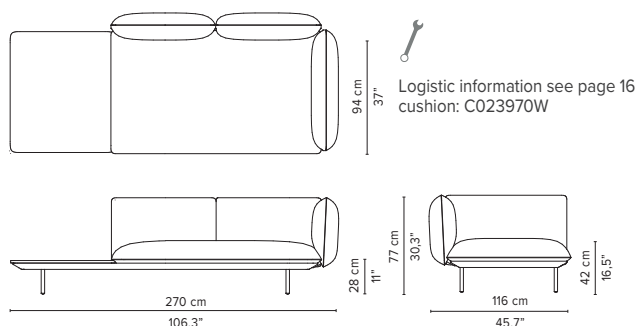

023963-x-y Right corner arm low

023964-x-y Left corner arm low

023965-x-y Right corner arm high + pouf

023966-x-y Left corner arm high + pouf

* Appearances, measurements and weights may slightly differ from reality.
The cushions on the drawings are not included in the article.

SENJA SOFA

TECHNICAL DRAWINGS

DEEP SEAT

TOTAL DEPTH 116 CM / 45.75"

023967-x-y Right corner arm low + pouf

023968-x-y Left corner arm low + pouf

023969-x-y-z Right corner arm high + table

023970-x-y-z Left corner arm high + table

023971-x-y-z Right corner arm low + table

023972-x-y-z Left corner arm low + table

* Appearances, measurements and weights may slightly differ from reality.
The cushions on the drawings are not included in the article.