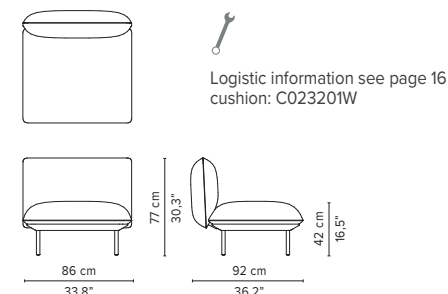

COLOURS FRAME-x

COLOURS LEGS-y

COLOURS TABLE TOPS-z

SENJA SOFA

TECHNICAL DRAWINGS

REGULAR SEAT

TOTAL DEPTH 92 CM / 36.25"

023200-x-y Pouf module

023201-x-y Single module

023202-x-y 1-seater arm high

023203-x-y 1-seater arm low

023801-x-y Double pouf module

023802-x-y-z Pouf + table

023803-x-y Single module + pouf

023804-x-y-z Single module + table

* Appearances, measurements and weights may slightly differ from reality.
The cushions on the drawings are not included in the article.