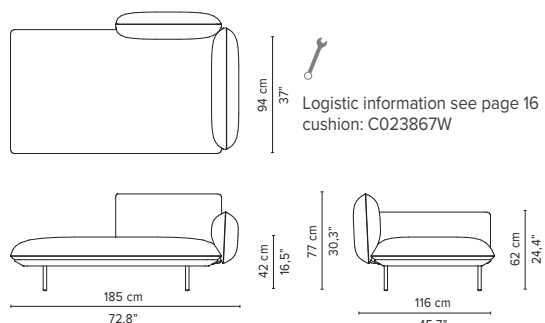

023867-x-y Left Corner arm low + pouf