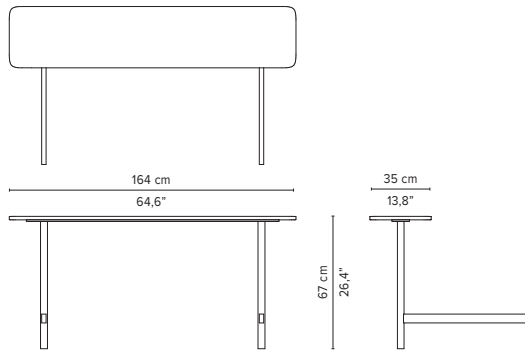

SENJA SOFA

TECHNICAL DRAWINGS

DEEP SEAT

TOTAL DEPTH 116 CM / 45.75"

023301-x-y Meridienne left arm high

023302-x-y Meridienne left arm low

023401-x-y Meridienne right arm high

023402-x-y Meridienne right arm low

023403-x-y Meridienne Daybed

* Appearances, measurements and weights may slightly differ from reality.
The cushions on the drawings are not included in the article.

SENJA SOFA

TECHNICAL DRAWINGS

02387-x-z Console table

02381-x-z Side table

* Height from the floor = 45 cm / 17.7"

02370S-x-z Table top regular

02370D-x-z Table top deep

C02300-xW Casual back cushion

* Appearances, measurements and weights may slightly differ from reality.
The cushions on the drawings are not included in the article.