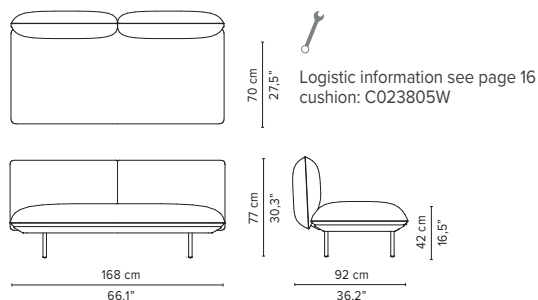

COLOURS FRAME-x

COLOURS LEGS-y

COLOURS TABLE TOPS-z

SENJA SOFA

TECHNICAL DRAWINGS

REGULAR SEAT

TOTAL DEPTH 92 CM / 36.25"

023200-x-y Pouf module

023201-x-y Single module

023202-x-y 1-seater arm high

023203-x-y 1-seater arm low

023801-x-y Double pouf module

023802-x-y-z Pouf + table

023803-x-y Single module + pouf

023804-x-y-z Single module + table

* Appearances, measurements and weights may slightly differ from reality.
The cushions on the drawings are not included in the article.

SENJA SOFA

TECHNICAL DRAWINGS

REGULAR SEAT

TOTAL DEPTH 92 CM / 36.25"

023805-x-y Double module

023806-x-y Right Corner arm high

023807-x-y Left Corner arm high

023808-x-y Right Corner arm low

023809-x-y Left Corner arm low

023810-x-y 2-seater arm high

023811-x-y 2-seater arm low

* Appearances, measurements and weights may slightly differ from reality.
The cushions on the drawings are not included in the article.