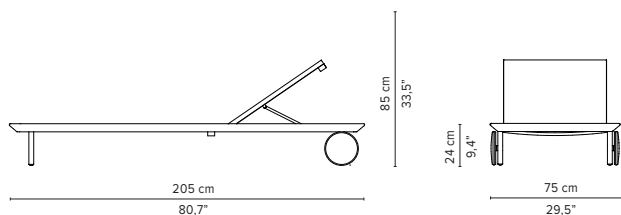

02341-x Adjustable lounger with teak side table

delivery unit: 2
 packaging: 210 x 81 x H30cm - 0.51m³ - 28kg
 packaging sidetable: 208 x 29 x H6cm - 0.04m³ - 7,3kg
 cushion: C02340
 adjustable into 5 positions