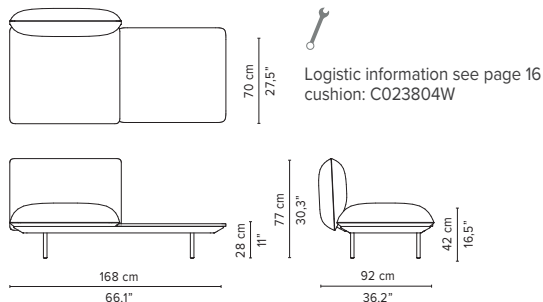

COLOURS FRAME-x

COLOURS LEGS-y

COLOURS TABLE TOPS-z

SENJA SOFA

TECHNICAL DRAWINGS

REGULAR SEAT

TOTAL DEPTH 92 CM / 36.25"

023200-x-y Pouf module

023201-x-y Single module

023202-x-y 1-seater arm high

023203-x-y 1-seater arm low

023801-x-y Double pouf module

023802-x-y-z Pouf + table

023803-x-y Single module + pouf

023804-x-y-z Single module + table

* Appearances, measurements and weights may slightly differ from reality.
The cushions on the drawings are not included in the article.

SENJA SOFA

TECHNICAL DRAWINGS

REGULAR SEAT

TOTAL DEPTH 92 CM / 36.25"

023805-x-y Double module

023806-x-y Right Corner arm high

023807-x-y Left Corner arm high

023808-x-y Right Corner arm low

023809-x-y Left Corner arm low

023810-x-y 2-seater arm high

023811-x-y 2-seater arm low

* Appearances, measurements and weights may slightly differ from reality.
The cushions on the drawings are not included in the article.