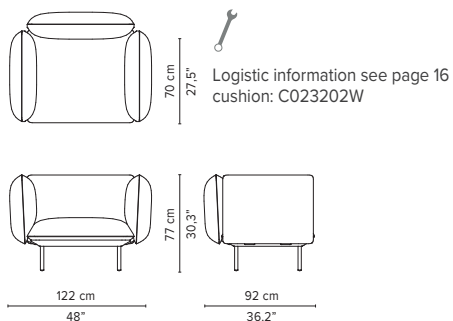

COLOURS FRAME-x

COLOURS LEGS-y

COLOURS TABLE TOPS-z

SENJA SOFA

TECHNICAL DRAWINGS

REGULAR SEAT

TOTAL DEPTH 92 CM / 36.25"

023200-x-y Pouf module

023201-x-y Single module

023202-x-y 1-seater arm high

023203-x-y 1-seater arm low

023801-x-y Double pouf module

023802-x-y-z Pouf + table

023803-x-y Single module + pouf

023804-x-y-z Single module + table

* Appearances, measurements and weights may slightly differ from reality.
The cushions on the drawings are not included in the article.