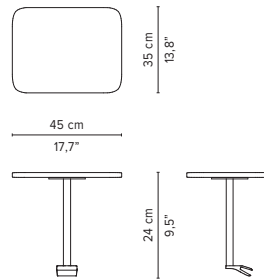

023971-x-y-z Right corner arm low + table

023972-x-y-z Left corner arm low + table

* Appearances, measurements and weights may slightly differ from reality.
The cushions on the drawings are not included in the article.

SENJA SOFA

TECHNICAL DRAWINGS

DEEP SEAT

TOTAL DEPTH 116 CM / 45.75"

023301-x-y Meridienne left arm high

023302-x-y Meridienne left arm low

023401-x-y Meridienne right arm high

023402-x-y Meridienne right arm low

023403-x-y Meridienne Daybed

* Appearances, measurements and weights may slightly differ from reality.
The cushions on the drawings are not included in the article.

SENJA SOFA

TECHNICAL DRAWINGS

02387-x-z Console table

02381-x-z Side table

* Height from the floor = 45 cm / 17.7"

02370S-x-z Table top regular

02370D-x-z Table top deep

C02300-xW Casual back cushion

* Appearances, measurements and weights may slightly differ from reality.
The cushions on the drawings are not included in the article.