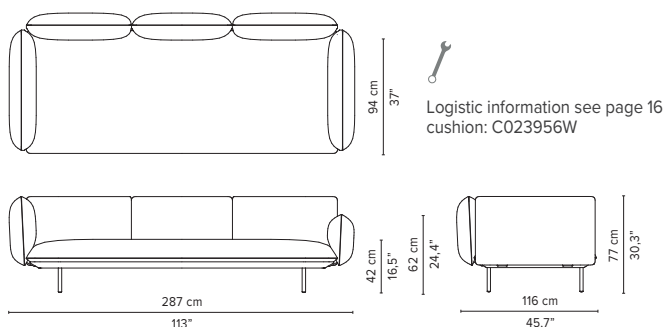

023871-x-y-z Left Corner arm low + table

* Appearances, measurements and weights may slightly differ from reality.
The cushions on the drawings are not included in the article.

SENJA SOFA

TECHNICAL DRAWINGS

DEEP SEAT

TOTAL DEPTH 116 CM / 45.75"

023951-x-y Triple pouf module

023952-x-y Triple module

023953-x-y 3-seater arm high

023954-x-y 3-seater arm low

023955-x-y 3-seater right arm low/high

023956-x-y 3-seater left arm low/high

023957-x-y Right extension + pouf

023958-x-y Left extension + pouf

* Appearances, measurements and weights may slightly differ from reality.
The cushions on the drawings are not included in the article.