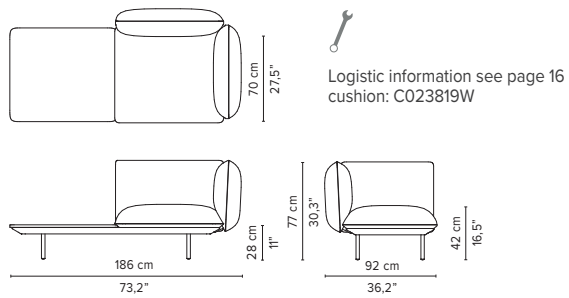

023809-x-y Left Corner arm low

023810-x-y 2-seater arm high

023811-x-y 2-seater arm low

* Appearances, measurements and weights may slightly differ from reality.
The cushions on the drawings are not included in the article.

SENJA SOFA

TECHNICAL DRAWINGS

REGULAR SEAT

TOTAL DEPTH 92 CM / 36.25"

023812-x-y 2-seater right arm low/high

023813-x-y 2-seater left arm low/high

023814-x-y Right corner arm high + pouf

023815-x-y Left corner arm high + pouf

023816-x-y Right corner arm low + pouf

023817-x-y Left corner arm low + pouf

023818-x-y-z Right Corner arm high + table

023819-x-y-z Left Corner arm high + table

* Appearances, measurements and weights may slightly differ from reality.
The cushions on the drawings are not included in the article.

SENJA SOFA

TECHNICAL DRAWINGS

REGULAR SEAT

TOTAL DEPTH 92 CM / 36.25"

023820-x-y-z Right Corner arm low + table

023821-x-y-z Left Corner arm low + table

023901-x-y Triple pouf module

023902-x-y Triple module