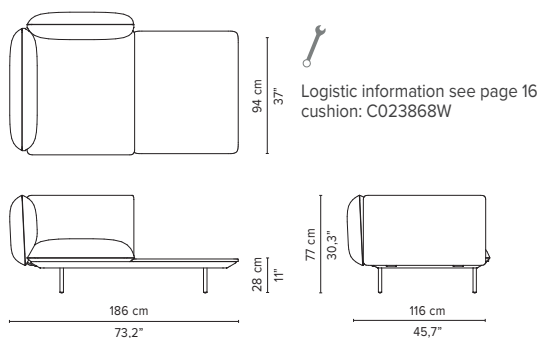

* Appearances, measurements and weights may slightly differ from reality.
The cushions on the drawings are not included in the article.

SENJA SOFA

TECHNICAL DRAWINGS

DEEP SEAT

TOTAL DEPTH 116 CM / 45.75"

023864-x-y Right Corner arm high + pouf

023865-x-y Left Corner arm high + pouf

023866-x-y Right Corner arm low + pouf

023867-x-y Left Corner arm low + pouf

023868-x-y-z Right Corner arm high + table

023869-x-y-z Left Corner arm high + table

023870-x-y-z Right Corner arm low + table

023871-x-y-z Left Corner arm low + table

* Appearances, measurements and weights may slightly differ from reality.
The cushions on the drawings are not included in the article.

SENJA SOFA

TECHNICAL DRAWINGS