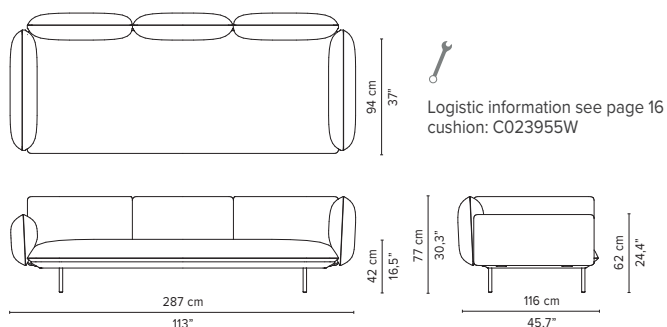

023871-x-y-z Left Corner arm low + table

* Appearances, measurements and weights may slightly differ from reality.
The cushions on the drawings are not included in the article.

SENJA SOFA

TECHNICAL DRAWINGS

DEEP SEAT

TOTAL DEPTH 116 CM / 45.75"

023951-x-y Triple pouf module

023952-x-y Triple module

023953-x-y 3-seater arm high

023954-x-y 3-seater arm low

023955-x-y 3-seater right arm low/high

023956-x-y 3-seater left arm low/high

023957-x-y Right extension + pouf

023958-x-y Left extension + pouf

* Appearances, measurements and weights may slightly differ from reality.
The cushions on the drawings are not included in the article.