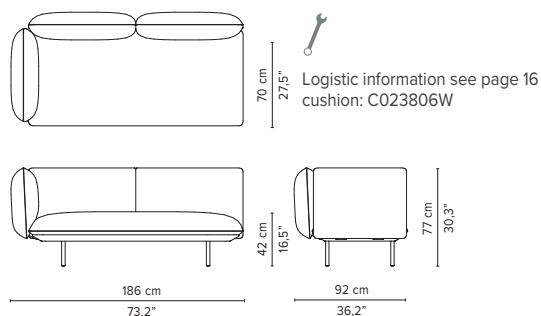

023201-x-y Single module

023202-x-y 1-seater arm high

023203-x-y 1-seater arm low

023801-x-y Double pouf module

023802-x-y-z Pouf + table

023803-x-y Single module + pouf

023804-x-y-z Single module + table

* Appearances, measurements and weights may slightly differ from reality.
The cushions on the drawings are not included in the article.

SENJA SOFA

TECHNICAL DRAWINGS

REGULAR SEAT

TOTAL DEPTH 92 CM / 36.25"

023805-x-y Double module

023806-x-y Right Corner arm high

023807-x-y Left Corner arm high

023808-x-y Right Corner arm low

023809-x-y Left Corner arm low

023810-x-y 2-seater arm high

023811-x-y 2-seater arm low

* Appearances, measurements and weights may slightly differ from reality.
The cushions on the drawings are not included in the article.

SENJA SOFA

TECHNICAL DRAWINGS

REGULAR SEAT

TOTAL DEPTH 92 CM / 36.25"

023812-x-y 2-seater right arm low/high

023813-x-y 2-seater left arm low/high

023814-x-y Right corner arm high + pouf

023815-x-y Left corner arm high + pouf