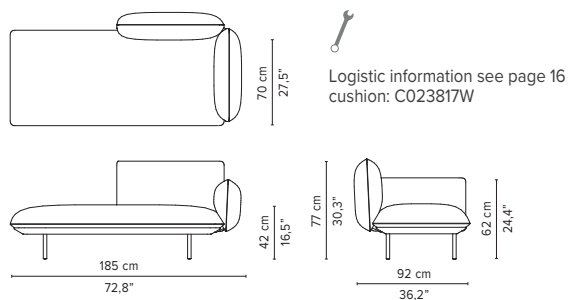

SENJA SOFA

TECHNICAL DRAWINGS

REGULAR SEAT

TOTAL DEPTH 92 CM / 36.25"

023805-x-y Double module

023806-x-y Right Corner arm high

023807-x-y Left Corner arm high

023808-x-y Right Corner arm low

023809-x-y Left Corner arm low

023810-x-y 2-seater arm high

023811-x-y 2-seater arm low

* Appearances, measurements and weights may slightly differ from reality.
The cushions on the drawings are not included in the article.

SENJA SOFA

TECHNICAL DRAWINGS

REGULAR SEAT

TOTAL DEPTH 92 CM / 36.25"

023812-x-y 2-seater right arm low/high

023813-x-y 2-seater left arm low/high

023814-x-y Right corner arm high + pouf

023815-x-y Left corner arm high + pouf

023816-x-y Right corner arm low + pouf

023817-x-y Left corner arm low + pouf

023818-x-y-z Right Corner arm high + table

023819-x-y-z Left Corner arm high + table

* Appearances, measurements and weights may slightly differ from reality.
The cushions on the drawings are not included in the article.