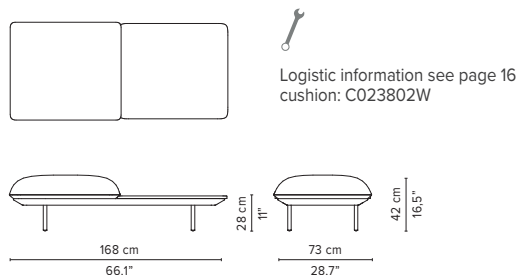

COLOURS FRAME-x

COLOURS LEGS-y

COLOURS TABLE TOPS-z

SENJA SOFA

TECHNICAL DRAWINGS

REGULAR SEAT

TOTAL DEPTH 92 CM / 36.25"

023200-x-y Pouf module

023201-x-y Single module

023202-x-y 1-seater arm high

023203-x-y 1-seater arm low

023801-x-y Double pouf module

023802-x-y-z Pouf + table

023803-x-y Single module + pouf

023804-x-y-z Single module + table

* Appearances, measurements and weights may slightly differ from reality.
The cushions on the drawings are not included in the article.

SENJA SOFA

TECHNICAL DRAWINGS

REGULAR SEAT

TOTAL DEPTH 92 CM / 36.25"

023805-x-y Double module

023806-x-y Right Corner arm high

023807-x-y Left Corner arm high

023808-x-y Right Corner arm low