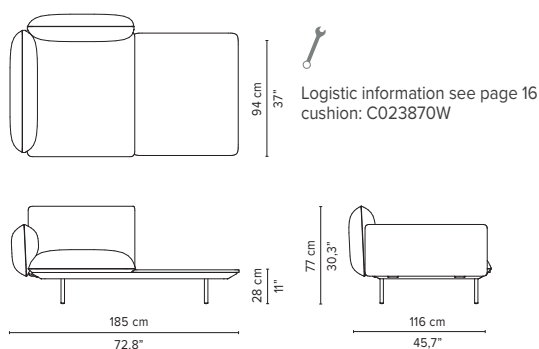

* Appearances, measurements and weights may slightly differ from reality.
The cushions on the drawings are not included in the article.

SENJA SOFA

TECHNICAL DRAWINGS

DEEP SEAT

TOTAL DEPTH 116 CM / 45.75"

023864-x-y Right Corner arm high + pouf

023865-x-y Left Corner arm high + pouf

023866-x-y Right Corner arm low + pouf

023867-x-y Left Corner arm low + pouf

023868-x-y-z Right Corner arm high + table

023869-x-y-z Left Corner arm high + table

023870-x-y-z Right Corner arm low + table

023871-x-y-z Left Corner arm low + table

* Appearances, measurements and weights may slightly differ from reality.
The cushions on the drawings are not included in the article.

SENJA SOFA

TECHNICAL DRAWINGS