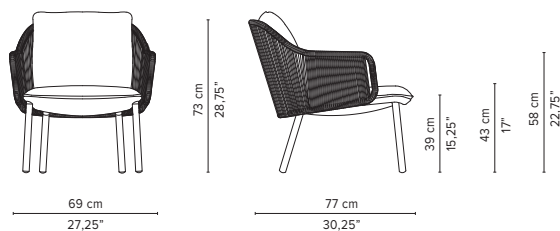

COLOURS LOUNGER

COLOURS CHAIRS

COLOUR BACKREST

SENJA

TECHNICAL DRAWINGS

02318-x-y Armchair

delivery unit: tbc
 packaging: tbc
 seat cushion: C02318SW
 back cushion: C02318BW

02312-x-y Lounge chair

02341-x Adjustable lounger with teak side table

delivery unit: 2
 packaging: 210 x 81 x H30cm - 0.51m³ - 28kg
 packaging sidetable: 208 x 29 x H6cm - 0.04m³ - 7,3kg
 cushion: C02340
 adjustable into 5 positions