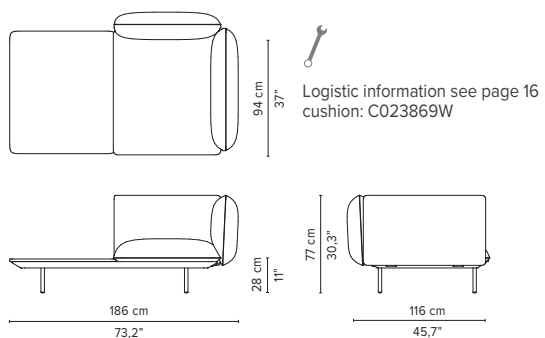

* Appearances, measurements and weights may slightly differ from reality.
The cushions on the drawings are not included in the article.

SENJA SOFA

TECHNICAL DRAWINGS

DEEP SEAT

TOTAL DEPTH 116 CM / 45.75"

023864-x-y Right Corner arm high + pouf

023865-x-y Left Corner arm high + pouf

023866-x-y Right Corner arm low + pouf

023867-x-y Left Corner arm low + pouf

023868-x-y-z Right Corner arm high + table

023869-x-y-z Left Corner arm high + table

023870-x-y-z Right Corner arm low + table

023871-x-y-z Left Corner arm low + table

* Appearances, measurements and weights may slightly differ from reality.
The cushions on the drawings are not included in the article.

SENJA SOFA

TECHNICAL DRAWINGS