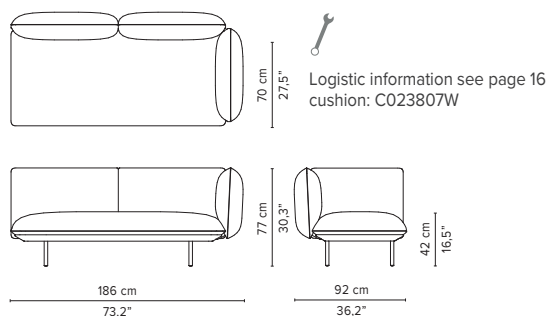

COLOURS FRAME-x

COLOURS LEGS-y

COLOURS TABLE TOPS-z

SENJA SOFA

TECHNICAL DRAWINGS

REGULAR SEAT

TOTAL DEPTH 92 CM / 36.25"

023200-x-y Pouf module

023201-x-y Single module

023202-x-y 1-seater arm high

023203-x-y 1-seater arm low

023801-x-y Double pouf module

023802-x-y-z Pouf + table

023803-x-y Single module + pouf

023804-x-y-z Single module + table

* Appearances, measurements and weights may slightly differ from reality.
The cushions on the drawings are not included in the article.

SENJA SOFA

TECHNICAL DRAWINGS

REGULAR SEAT

TOTAL DEPTH 92 CM / 36.25"

023805-x-y Double module

023806-x-y Right Corner arm high

023807-x-y Left Corner arm high

023808-x-y Right Corner arm low

023809-x-y Left Corner arm low

023810-x-y 2-seater arm high

023811-x-y 2-seater arm low

* Appearances, measurements and weights may slightly differ from reality.
The cushions on the drawings are not included in the article.