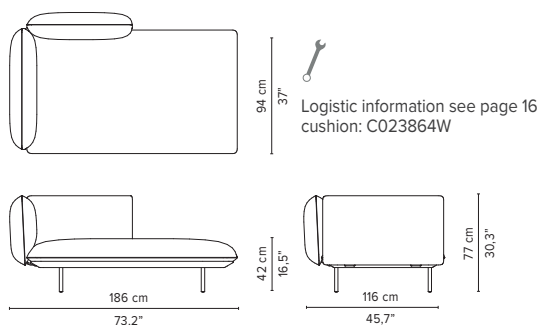

* Appearances, measurements and weights may slightly differ from reality.
The cushions on the drawings are not included in the article.

SENJA SOFA

TECHNICAL DRAWINGS

DEEP SEAT

TOTAL DEPTH 116 CM / 45.75"

023864-x-y Right Corner arm high + pouf