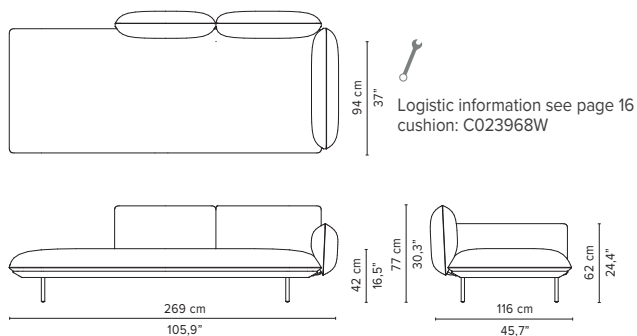

023963-x-y Right corner arm low

023964-x-y Left corner arm low

023965-x-y Right corner arm high + pouf

023966-x-y Left corner arm high + pouf

* Appearances, measurements and weights may slightly differ from reality.
The cushions on the drawings are not included in the article.

SENJA SOFA

TECHNICAL DRAWINGS

DEEP SEAT

TOTAL DEPTH 116 CM / 45.75"

023967-x-y Right corner arm low + pouf

023968-x-y Left corner arm low + pouf

023969-x-y-z Right corner arm high + table

023970-x-y-z Left corner arm high + table

023971-x-y-z Right corner arm low + table

023972-x-y-z Left corner arm low + table

* Appearances, measurements and weights may slightly differ from reality.
The cushions on the drawings are not included in the article.