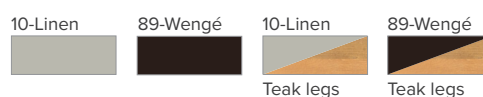

COLOURS CHAIRS