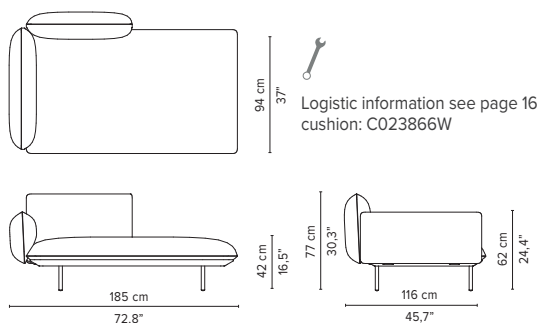

023866-x-y Right Corner arm low + pouf