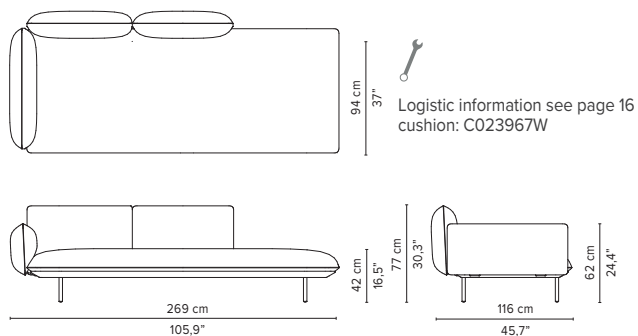

SENJA SOFA

TECHNICAL DRAWINGS

DEEP SEAT

TOTAL DEPTH 116 CM / 45.75"

023959-x-y-z Right extension + table

023960-x-y-z Left extension + table

023961-x-y Right corner arm high

023962-x-y Left corner arm high

023963-x-y Right corner arm low

023964-x-y Left corner arm low

023965-x-y Right corner arm high + pouf

023966-x-y Left corner arm high + pouf

* Appearances, measurements and weights may slightly differ from reality.
The cushions on the drawings are not included in the article.

SENJA SOFA

TECHNICAL DRAWINGS

DEEP SEAT

TOTAL DEPTH 116 CM / 45.75"

023967-x-y Right corner arm low + pouf

023968-x-y Left corner arm low + pouf

023969-x-y-z Right corner arm high + table

023970-x-y-z Left corner arm high + table