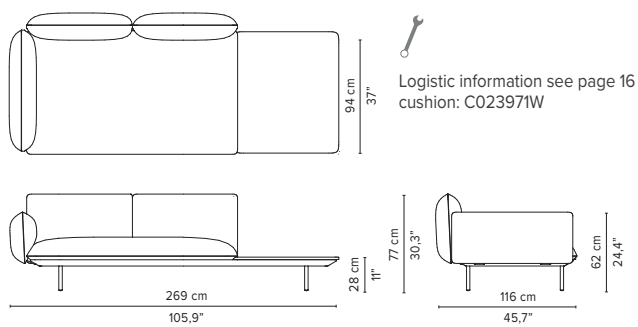

023963-x-y Right corner arm low

023964-x-y Left corner arm low

023965-x-y Right corner arm high + pouf

023966-x-y Left corner arm high + pouf

* Appearances, measurements and weights may slightly differ from reality.
The cushions on the drawings are not included in the article.

SENJA SOFA

TECHNICAL DRAWINGS

DEEP SEAT

TOTAL DEPTH 116 CM / 45.75"

023967-x-y Right corner arm low + pouf

023968-x-y Left corner arm low + pouf

023969-x-y-z Right corner arm high + table

023970-x-y-z Left corner arm high + table

023971-x-y-z Right corner arm low + table

023972-x-y-z Left corner arm low + table

* Appearances, measurements and weights may slightly differ from reality.
The cushions on the drawings are not included in the article.