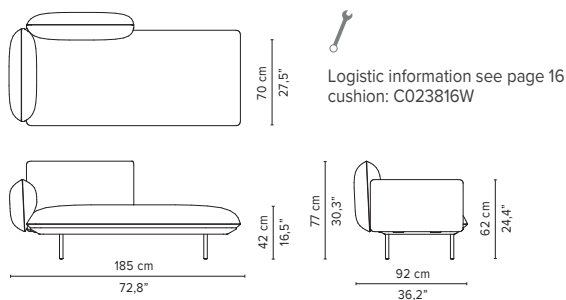

SENJA SOFA

TECHNICAL DRAWINGS

REGULAR SEAT

TOTAL DEPTH 92 CM / 36.25"

023805-x-y Double module

023806-x-y Right Corner arm high

023807-x-y Left Corner arm high

023808-x-y Right Corner arm low

023809-x-y Left Corner arm low

023810-x-y 2-seater arm high

023811-x-y 2-seater arm low

* Appearances, measurements and weights may slightly differ from reality.
The cushions on the drawings are not included in the article.

SENJA SOFA

TECHNICAL DRAWINGS

REGULAR SEAT

TOTAL DEPTH 92 CM / 36.25"

023812-x-y 2-seater right arm low/high

023813-x-y 2-seater left arm low/high

023814-x-y Right corner arm high + pouf

023815-x-y Left corner arm high + pouf

023816-x-y Right corner arm low + pouf

023817-x-y Left corner arm low + pouf

023818-x-y-z Right Corner arm high + table

023819-x-y-z Left Corner arm high + table

* Appearances, measurements and weights may slightly differ from reality.
The cushions on the drawings are not included in the article.