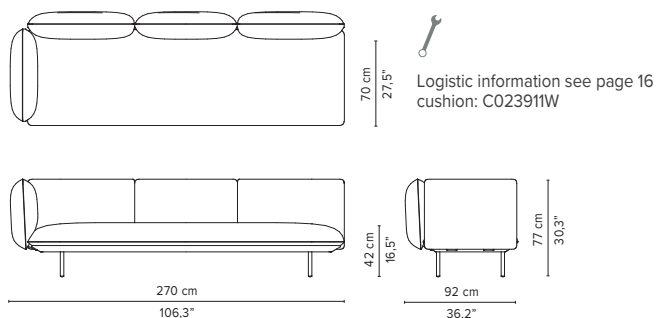

SENJA SOFA

TECHNICAL DRAWINGS

REGULAR SEAT

TOTAL DEPTH 92 CM / 36.25"

023820-x-y-z Right Corner arm low + table

023821-x-y-z Left Corner arm low + table

023901-x-y Triple pouf module

023902-x-y Triple module

023903-x-y 3-seater arm high

023904-x-y 3-seater arm low

023905-x-y 3-seater right arm low/high

023906-x-y 3-seater left arm low/high

* Appearances, measurements and weights may slightly differ from reality.
The cushions on the drawings are not included in the article.

SENJA SOFA

TECHNICAL DRAWINGS

REGULAR SEAT

TOTAL DEPTH 92 CM / 36.25"

023907-x-y Right extension + pouf

023908-x-y Left extension + pouf

023909-x-y-z Right extension + table

023910-x-y-z Left extension + table

023911-x-y Right corner arm high

023912-x-y Left corner arm high

023913-x-y Right corner arm low

023914-x-y Left corner arm low

* Appearances, measurements and weights may slightly differ from reality.
The cushions on the drawings are not included in the article.