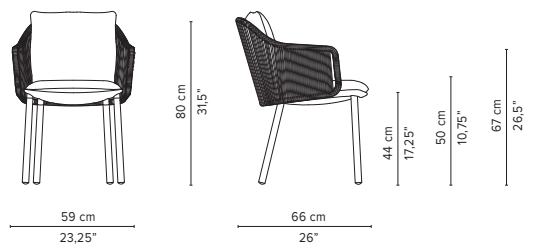

COLOURS LOUNGER

COLOURS CHAIRS

COLOUR BACKREST

SENJA

TECHNICAL DRAWINGS

02318-x-y Armchair

delivery unit: tbc
 packaging: tbc
 seat cushion: C02318SW
 back cushion: C02318BW

02312-x-y Lounge chair

02341-x Adjustable lounger with teak side table

delivery unit: 2
 packaging: 210 x 81 x H30cm - 0.51m³ - 28kg
 packaging sidetable: 208 x 29 x H6cm - 0.04m³ - 7,3kg
 cushion: C02340
 adjustable into 5 positions