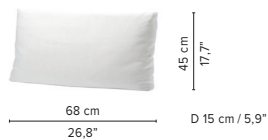

02381-x-z Side table

* Height from the floor = 45 cm / 17.7"

02370S-x-z Table top regular

02370D-x-z Table top deep

C02300-xW Casual back cushion

* Appearances, measurements and weights may slightly differ from reality.
The cushions on the drawings are not included in the article.