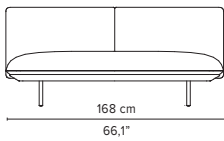

023919-x-y-z Right corner arm high + table

023920-x-y-z Left corner arm high + table

023921-x-y-z Right corner arm low + table

023922-x-y-z Left corner arm low + table

* Appearances, measurements and weights may slightly differ from reality.
The cushions on the drawings are not included in the article.

SENJA SOFA

TECHNICAL DRAWINGS

DEEP SEAT

TOTAL DEPTH 116 CM / 45.75"

023851-x-y Double pouf module

Logistic information see page 16
cushion: C023851W

023852-x-y-z Pouf + table

Logistic information see page 16
cushion: C023852W

023853-x-y Single module + pouf

Logistic information see page 16
cushion: C023853W

023854-x-y-z Single module + table

Logistic information see page 16
cushion: C023854W

023855-x-y Double module

Logistic information see page 16
cushion: C023855W

* Appearances, measurements and weights may slightly differ from reality.
The cushions on the drawings are not included in the article.

SENJA SOFA

TECHNICAL DRAWINGS

DEEP SEAT

TOTAL DEPTH 116 CM / 45.75"

023856-x-y Right Corner arm high