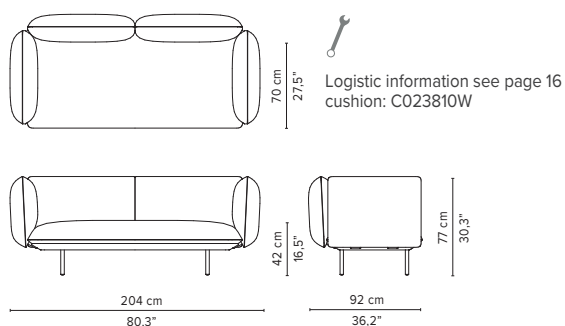

023201-x-y Single module

023202-x-y 1-seater arm high

023203-x-y 1-seater arm low

023801-x-y Double pouf module

023802-x-y-z Pouf + table

023803-x-y Single module + pouf

023804-x-y-z Single module + table

* Appearances, measurements and weights may slightly differ from reality.
The cushions on the drawings are not included in the article.

SENJA SOFA

TECHNICAL DRAWINGS

REGULAR SEAT

TOTAL DEPTH 92 CM / 36.25"

023805-x-y Double module

023806-x-y Right Corner arm high

023807-x-y Left Corner arm high

023808-x-y Right Corner arm low

023809-x-y Left Corner arm low

023810-x-y 2-seater arm high

023811-x-y 2-seater arm low

* Appearances, measurements and weights may slightly differ from reality.
The cushions on the drawings are not included in the article.

SENJA SOFA

TECHNICAL DRAWINGS

REGULAR SEAT

TOTAL DEPTH 92 CM / 36.25"

023812-x-y 2-seater right arm low/high

023813-x-y 2-seater left arm low/high

023814-x-y Right corner arm high + pouf

023815-x-y Left corner arm high + pouf