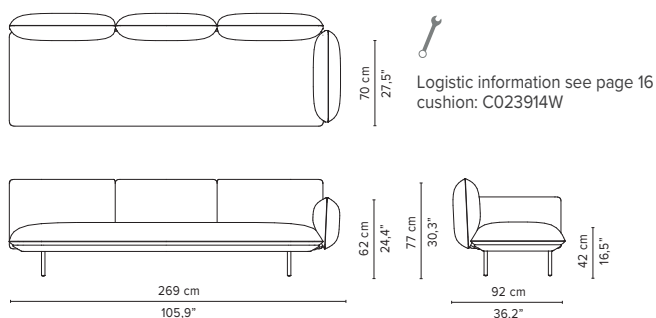

023903-x-y 3-seater arm high

023904-x-y 3-seater arm low

023905-x-y 3-seater right arm low/high

023906-x-y 3-seater left arm low/high

* Appearances, measurements and weights may slightly differ from reality.
The cushions on the drawings are not included in the article.

SENJA SOFA

TECHNICAL DRAWINGS

REGULAR SEAT

TOTAL DEPTH 92 CM / 36.25"

023907-x-y Right extension + pouf

023908-x-y Left extension + pouf

023909-x-y-z Right extension + table

023910-x-y-z Left extension + table

023911-x-y Right corner arm high

023912-x-y Left corner arm high

023913-x-y Right corner arm low

023914-x-y Left corner arm low

* Appearances, measurements and weights may slightly differ from reality.
The cushions on the drawings are not included in the article.

SENJA SOFA

TECHNICAL DRAWINGS

REGULAR SEAT

TOTAL DEPTH 92 CM / 36.25"

023915-x-y Right corner arm high + pouf

023916-x-y Left corner arm high + pouf

023917-x-y Right corner arm low + pouf

023918-x-y Left corner arm low + pouf