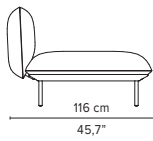

023919-x-y-z Right corner arm high + table

023920-x-y-z Left corner arm high + table

023921-x-y-z Right corner arm low + table

023922-x-y-z Left corner arm low + table

* Appearances, measurements and weights may slightly differ from reality.
The cushions on the drawings are not included in the article.

SENJA SOFA

TECHNICAL DRAWINGS

DEEP SEAT

TOTAL DEPTH 116 CM / 45.75"

023851-x-y Double pouf module

Logistic information see page 16
cushion: C023851W

023852-x-y-z Pouf + table

Logistic information see page 16
cushion: C023852W

023853-x-y Single module + pouf

Logistic information see page 16
cushion: C023853W

023854-x-y-z Single module + table

Logistic information see page 16
cushion: C023854W

023855-x-y Double module

Logistic information see page 16
cushion: C023855W

* Appearances, measurements and weights may slightly differ from reality.
The cushions on the drawings are not included in the article.

SENJA SOFA

TECHNICAL DRAWINGS

DEEP SEAT

TOTAL DEPTH 116 CM / 45.75"

023856-x-y Right Corner arm high