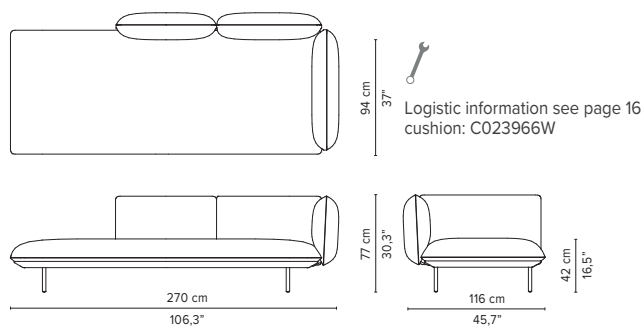

SENJA SOFA

TECHNICAL DRAWINGS

DEEP SEAT

TOTAL DEPTH 116 CM / 45.75"

023959-x-y-z Right extension + table

023960-x-y-z Left extension + table

023961-x-y Right corner arm high

023962-x-y Left corner arm high

023963-x-y Right corner arm low

023964-x-y Left corner arm low

023965-x-y Right corner arm high + pouf

023966-x-y Left corner arm high + pouf

* Appearances, measurements and weights may slightly differ from reality.
The cushions on the drawings are not included in the article.

SENJA SOFA

TECHNICAL DRAWINGS

DEEP SEAT

TOTAL DEPTH 116 CM / 45.75"

023967-x-y Right corner arm low + pouf

023968-x-y Left corner arm low + pouf

023969-x-y-z Right corner arm high + table

023970-x-y-z Left corner arm high + table