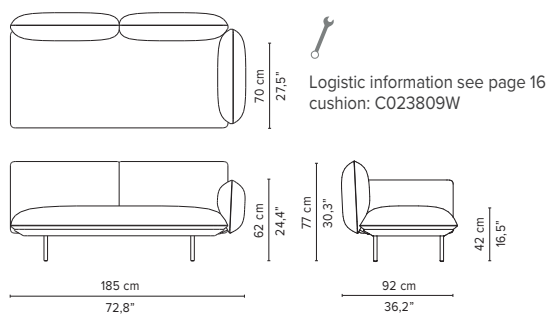

COLOURS FRAME-x

COLOURS LEGS-y

COLOURS TABLE TOPS-z

SENJA SOFA

TECHNICAL DRAWINGS

REGULAR SEAT

TOTAL DEPTH 92 CM / 36.25"

023200-x-y Pouf module

023201-x-y Single module

023202-x-y 1-seater arm high

023203-x-y 1-seater arm low

023801-x-y Double pouf module

023802-x-y-z Pouf + table

023803-x-y Single module + pouf

023804-x-y-z Single module + table

* Appearances, measurements and weights may slightly differ from reality.
The cushions on the drawings are not included in the article.

SENJA SOFA

TECHNICAL DRAWINGS

REGULAR SEAT

TOTAL DEPTH 92 CM / 36.25"

023805-x-y Double module

023806-x-y Right Corner arm high

023807-x-y Left Corner arm high

023808-x-y Right Corner arm low

023809-x-y Left Corner arm low

023810-x-y 2-seater arm high

023811-x-y 2-seater arm low

* Appearances, measurements and weights may slightly differ from reality.
The cushions on the drawings are not included in the article.