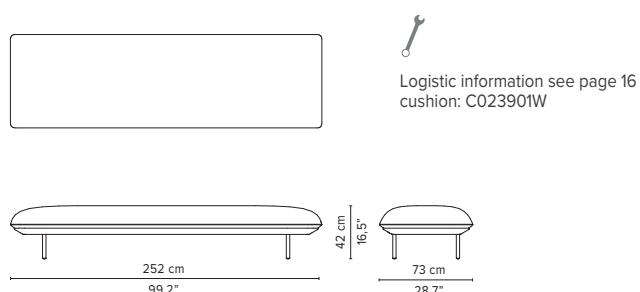

023816-x-y Right corner arm low + pouf

023817-x-y Left corner arm low + pouf

023818-x-y-z Right Corner arm high + table

023819-x-y-z Left Corner arm high + table

* Appearances, measurements and weights may slightly differ from reality.
The cushions on the drawings are not included in the article.

SENJA SOFA

TECHNICAL DRAWINGS

REGULAR SEAT

TOTAL DEPTH 92 CM / 36.25"

023820-x-y-z Right Corner arm low + table

023821-x-y-z Left Corner arm low + table

023901-x-y Triple pouf module

023902-x-y Triple module

023903-x-y 3-seater arm high

023904-x-y 3-seater arm low

023905-x-y 3-seater right arm low/high

023906-x-y 3-seater left arm low/high

* Appearances, measurements and weights may slightly differ from reality.
The cushions on the drawings are not included in the article.