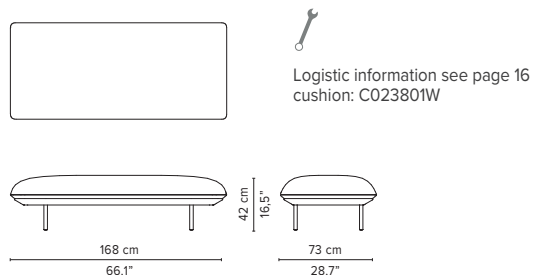

COLOURS FRAME-x

COLOURS LEGS-y

COLOURS TABLE TOPS-z

SENJA SOFA

TECHNICAL DRAWINGS

REGULAR SEAT

TOTAL DEPTH 92 CM / 36.25"

023200-x-y Pouf module

023201-x-y Single module

023202-x-y 1-seater arm high

023203-x-y 1-seater arm low

023801-x-y Double pouf module

023802-x-y-z Pouf + table

023803-x-y Single module + pouf

023804-x-y-z Single module + table

* Appearances, measurements and weights may slightly differ from reality.
The cushions on the drawings are not included in the article.

SENJA SOFA

TECHNICAL DRAWINGS

REGULAR SEAT

TOTAL DEPTH 92 CM / 36.25"

023805-x-y Double module

023806-x-y Right Corner arm high

023807-x-y Left Corner arm high

023808-x-y Right Corner arm low

023809-x-y Left Corner arm low

023810-x-y 2-seater arm high

023811-x-y 2-seater arm low

* Appearances, measurements and weights may slightly differ from reality.
The cushions on the drawings are not included in the article.