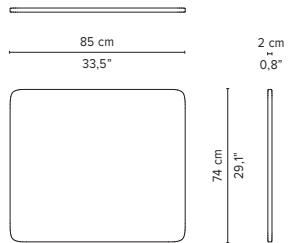

SENJA SOFA

TECHNICAL DRAWINGS

DEEP SEAT

TOTAL DEPTH 116 CM / 45.75"

023301-x-y Meridienne left arm high

023302-x-y Meridienne left arm low

023401-x-y Meridienne right arm high

023402-x-y Meridienne right arm low

023403-x-y Meridienne Daybed

* Appearances, measurements and weights may slightly differ from reality.
The cushions on the drawings are not included in the article.

SENJA SOFA

TECHNICAL DRAWINGS

02387-x-z Console table

02381-x-z Side table

* Height from the floor = 45 cm / 17.7"

02370S-x-z Table top regular

02370D-x-z Table top deep

C02300-xW Casual back cushion

* Appearances, measurements and weights may slightly differ from reality.
The cushions on the drawings are not included in the article.