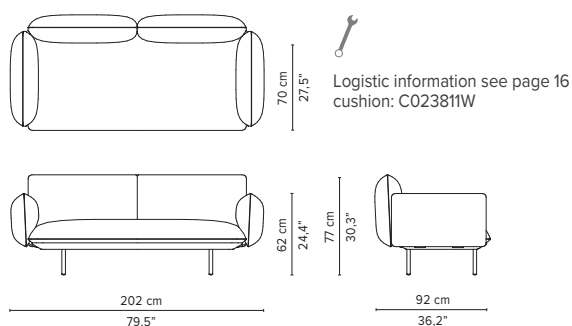

023201-x-y Single module

023202-x-y 1-seater arm high

023203-x-y 1-seater arm low

023801-x-y Double pouf module

023802-x-y-z Pouf + table

023803-x-y Single module + pouf

023804-x-y-z Single module + table

* Appearances, measurements and weights may slightly differ from reality.
The cushions on the drawings are not included in the article.

SENJA SOFA

TECHNICAL DRAWINGS

REGULAR SEAT

TOTAL DEPTH 92 CM / 36.25"

023805-x-y Double module

023806-x-y Right Corner arm high

023807-x-y Left Corner arm high

023808-x-y Right Corner arm low

023809-x-y Left Corner arm low

023810-x-y 2-seater arm high

023811-x-y 2-seater arm low

* Appearances, measurements and weights may slightly differ from reality.
The cushions on the drawings are not included in the article.

SENJA SOFA

TECHNICAL DRAWINGS

REGULAR SEAT

TOTAL DEPTH 92 CM / 36.25"

023812-x-y 2-seater right arm low/high

023813-x-y 2-seater left arm low/high

023814-x-y Right corner arm high + pouf

023815-x-y Left corner arm high + pouf