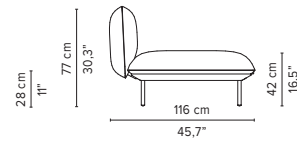

023919-x-y-z Right corner arm high + table

023920-x-y-z Left corner arm high + table

023921-x-y-z Right corner arm low + table

023922-x-y-z Left corner arm low + table

* Appearances, measurements and weights may slightly differ from reality.
The cushions on the drawings are not included in the article.

SENJA SOFA

TECHNICAL DRAWINGS

DEEP SEAT

TOTAL DEPTH 116 CM / 45.75"

023851-x-y Double pouf module

Logistic information see page 16
cushion: C023851W

023852-x-y-z Pouf + table

Logistic information see page 16
cushion: C023852W

023853-x-y Single module + pouf

Logistic information see page 16
cushion: C023853W

023854-x-y-z Single module + table

Logistic information see page 16
cushion: C023854W

023855-x-y Double module

Logistic information see page 16
cushion: C023855W

* Appearances, measurements and weights may slightly differ from reality.
The cushions on the drawings are not included in the article.

SENJA SOFA

TECHNICAL DRAWINGS

DEEP SEAT

TOTAL DEPTH 116 CM / 45.75"

023856-x-y Right Corner arm high