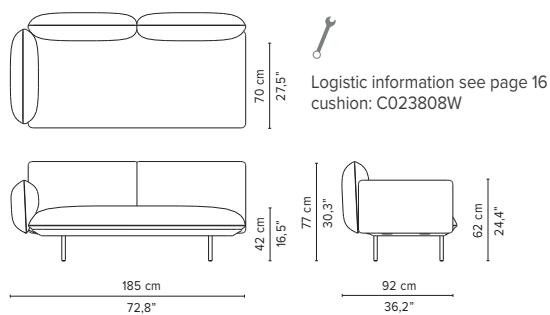

COLOURS FRAME-x

COLOURS LEGS-y

COLOURS TABLE TOPS-z

SENJA SOFA

TECHNICAL DRAWINGS

REGULAR SEAT

TOTAL DEPTH 92 CM / 36.25"

023200-x-y Pouf module

023201-x-y Single module

023202-x-y 1-seater arm high

023203-x-y 1-seater arm low

023801-x-y Double pouf module

023802-x-y-z Pouf + table

023803-x-y Single module + pouf

023804-x-y-z Single module + table

* Appearances, measurements and weights may slightly differ from reality.
The cushions on the drawings are not included in the article.

SENJA SOFA

TECHNICAL DRAWINGS

REGULAR SEAT

TOTAL DEPTH 92 CM / 36.25"

023805-x-y Double module

023806-x-y Right Corner arm high

023807-x-y Left Corner arm high

023808-x-y Right Corner arm low

023809-x-y Left Corner arm low

023810-x-y 2-seater arm high

023811-x-y 2-seater arm low

* Appearances, measurements and weights may slightly differ from reality.
The cushions on the drawings are not included in the article.