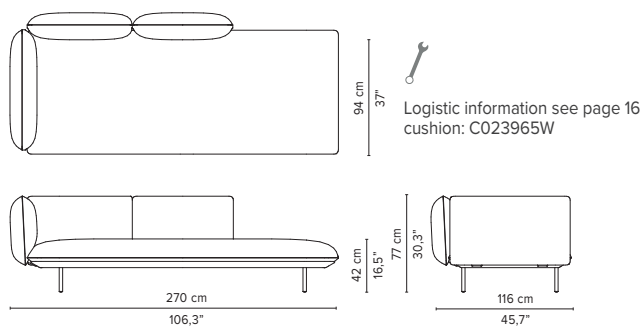

023965-x-y Right corner arm high + pouf