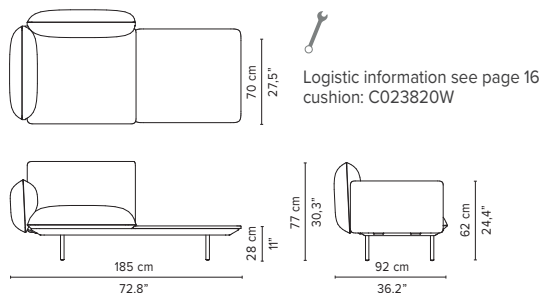

023809-x-y Left Corner arm low

023810-x-y 2-seater arm high

023811-x-y 2-seater arm low

* Appearances, measurements and weights may slightly differ from reality.
The cushions on the drawings are not included in the article.

SENJA SOFA

TECHNICAL DRAWINGS

REGULAR SEAT

TOTAL DEPTH 92 CM / 36.25"

023812-x-y 2-seater right arm low/high

023813-x-y 2-seater left arm low/high

023814-x-y Right corner arm high + pouf

023815-x-y Left corner arm high + pouf

023816-x-y Right corner arm low + pouf

023817-x-y Left corner arm low + pouf

023818-x-y-z Right Corner arm high + table

023819-x-y-z Left Corner arm high + table

* Appearances, measurements and weights may slightly differ from reality.
The cushions on the drawings are not included in the article.

SENJA SOFA

TECHNICAL DRAWINGS

REGULAR SEAT

TOTAL DEPTH 92 CM / 36.25"

023820-x-y-z Right Corner arm low + table

023821-x-y-z Left Corner arm low + table

023901-x-y Triple pouf module

023902-x-y Triple module