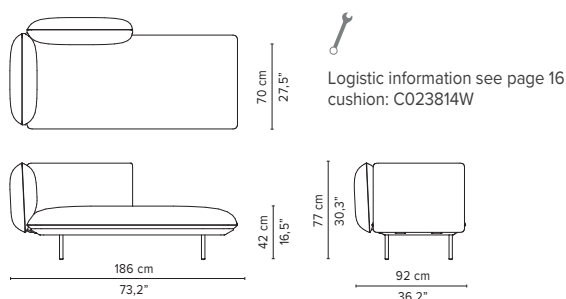

SENJA SOFA

TECHNICAL DRAWINGS

REGULAR SEAT

TOTAL DEPTH 92 CM / 36.25"

023805-x-y Double module

023806-x-y Right Corner arm high

023807-x-y Left Corner arm high

023808-x-y Right Corner arm low

023809-x-y Left Corner arm low

023810-x-y 2-seater arm high

023811-x-y 2-seater arm low

* Appearances, measurements and weights may slightly differ from reality.
The cushions on the drawings are not included in the article.

SENJA SOFA

TECHNICAL DRAWINGS

REGULAR SEAT

TOTAL DEPTH 92 CM / 36.25"

023812-x-y 2-seater right arm low/high

023813-x-y 2-seater left arm low/high

023814-x-y Right corner arm high + pouf

023815-x-y Left corner arm high + pouf

023816-x-y Right corner arm low + pouf

023817-x-y Left corner arm low + pouf

023818-x-y-z Right Corner arm high + table

023819-x-y-z Left Corner arm high + table

* Appearances, measurements and weights may slightly differ from reality.
The cushions on the drawings are not included in the article.