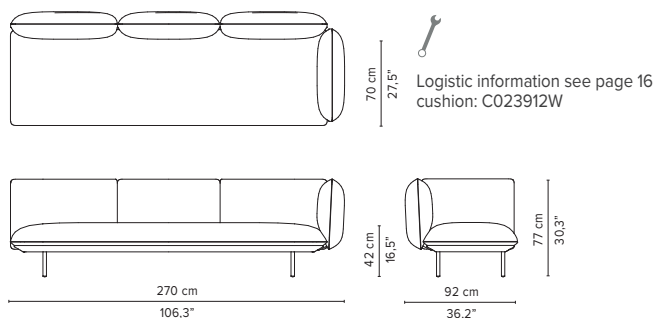

SENJA SOFA

TECHNICAL DRAWINGS

REGULAR SEAT

TOTAL DEPTH 92 CM / 36.25"

023820-x-y-z Right Corner arm low + table

023821-x-y-z Left Corner arm low + table

023901-x-y Triple pouf module

023902-x-y Triple module

023903-x-y 3-seater arm high

023904-x-y 3-seater arm low

023905-x-y 3-seater right arm low/high

023906-x-y 3-seater left arm low/high

* Appearances, measurements and weights may slightly differ from reality.
The cushions on the drawings are not included in the article.

SENJA SOFA

TECHNICAL DRAWINGS

REGULAR SEAT

TOTAL DEPTH 92 CM / 36.25"

023907-x-y Right extension + pouf

023908-x-y Left extension + pouf

023909-x-y-z Right extension + table

023910-x-y-z Left extension + table

023911-x-y Right corner arm high

023912-x-y Left corner arm high

023913-x-y Right corner arm low

023914-x-y Left corner arm low

* Appearances, measurements and weights may slightly differ from reality.
The cushions on the drawings are not included in the article.