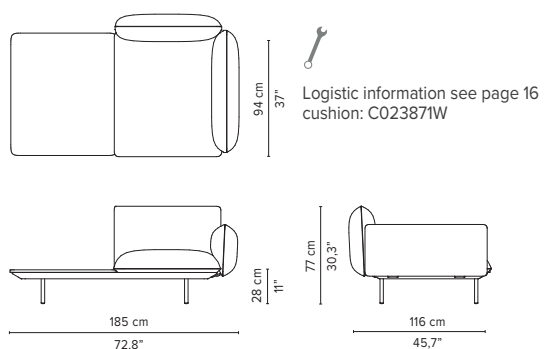

* Appearances, measurements and weights may slightly differ from reality.
The cushions on the drawings are not included in the article.

SENJA SOFA

TECHNICAL DRAWINGS

DEEP SEAT

TOTAL DEPTH 116 CM / 45.75"

023864-x-y Right Corner arm high + pouf

023865-x-y Left Corner arm high + pouf

023866-x-y Right Corner arm low + pouf

023867-x-y Left Corner arm low + pouf

023868-x-y-z Right Corner arm high + table

023869-x-y-z Left Corner arm high + table

023870-x-y-z Right Corner arm low + table

023871-x-y-z Left Corner arm low + table

* Appearances, measurements and weights may slightly differ from reality.
The cushions on the drawings are not included in the article.

SENJA SOFA

TECHNICAL DRAWINGS