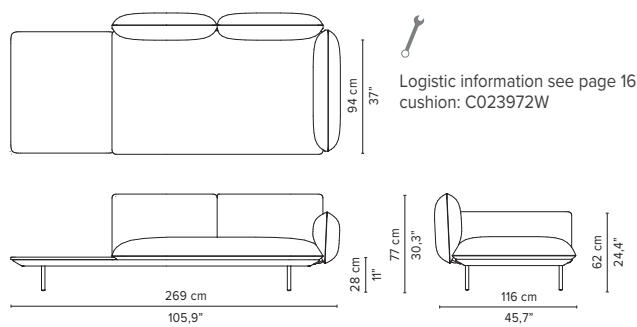

023963-x-y Right corner arm low

023964-x-y Left corner arm low

023965-x-y Right corner arm high + pouf

023966-x-y Left corner arm high + pouf

* Appearances, measurements and weights may slightly differ from reality.
The cushions on the drawings are not included in the article.

SENJA SOFA

TECHNICAL DRAWINGS

DEEP SEAT

TOTAL DEPTH 116 CM / 45.75"

023967-x-y Right corner arm low + pouf

023968-x-y Left corner arm low + pouf

023969-x-y-z Right corner arm high + table

023970-x-y-z Left corner arm high + table

023971-x-y-z Right corner arm low + table

023972-x-y-z Left corner arm low + table

* Appearances, measurements and weights may slightly differ from reality.
The cushions on the drawings are not included in the article.