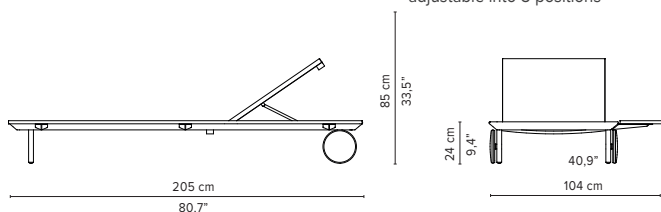

delivery unit: tbc
 packaging: tbc
 seat cushion: C02312SW
 back cushion: C02312BW

02340-x Adjustable lounger

delivery unit: 1
 packaging: 210 x 81 x H30cm - 0.51m³ - 28kg
 cushion: C02340
 adjustable into 5 positions

02341-x Adjustable lounger with teak side table

delivery unit: 2
 packaging: 210 x 81 x H30cm - 0.51m³ - 28kg
 packaging sidetable: 208 x 29 x H6cm - 0.04m³ - 7,3kg
 cushion: C02340
 adjustable into 5 positions