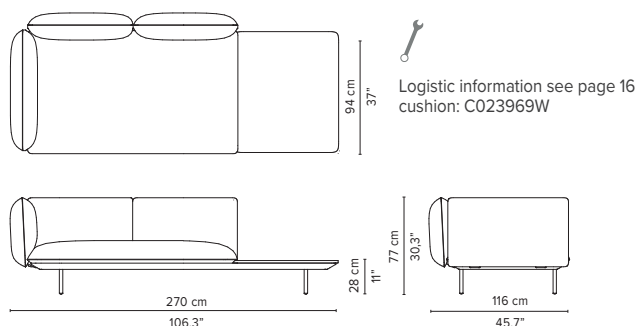

023963-x-y Right corner arm low

023964-x-y Left corner arm low

023965-x-y Right corner arm high + pouf

023966-x-y Left corner arm high + pouf

* Appearances, measurements and weights may slightly differ from reality.
The cushions on the drawings are not included in the article.

SENJA SOFA

TECHNICAL DRAWINGS

DEEP SEAT

TOTAL DEPTH 116 CM / 45.75"

023967-x-y Right corner arm low + pouf

023968-x-y Left corner arm low + pouf

023969-x-y-z Right corner arm high + table

023970-x-y-z Left corner arm high + table

023971-x-y-z Right corner arm low + table

023972-x-y-z Left corner arm low + table

* Appearances, measurements and weights may slightly differ from reality.
The cushions on the drawings are not included in the article.