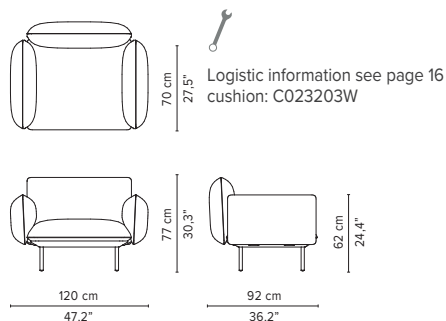

COLOURS FRAME-x

COLOURS LEGS-y

COLOURS TABLE TOPS-z

SENJA SOFA

TECHNICAL DRAWINGS

REGULAR SEAT

TOTAL DEPTH 92 CM / 36.25"

023200-x-y Pouf module

023201-x-y Single module

023202-x-y 1-seater arm high

023203-x-y 1-seater arm low

023801-x-y Double pouf module

023802-x-y-z Pouf + table

023803-x-y Single module + pouf

023804-x-y-z Single module + table

* Appearances, measurements and weights may slightly differ from reality.
The cushions on the drawings are not included in the article.

SENJA SOFA

TECHNICAL DRAWINGS

REGULAR SEAT

TOTAL DEPTH 92 CM / 36.25"

023805-x-y Double module

023806-x-y Right Corner arm high

023807-x-y Left Corner arm high

023808-x-y Right Corner arm low