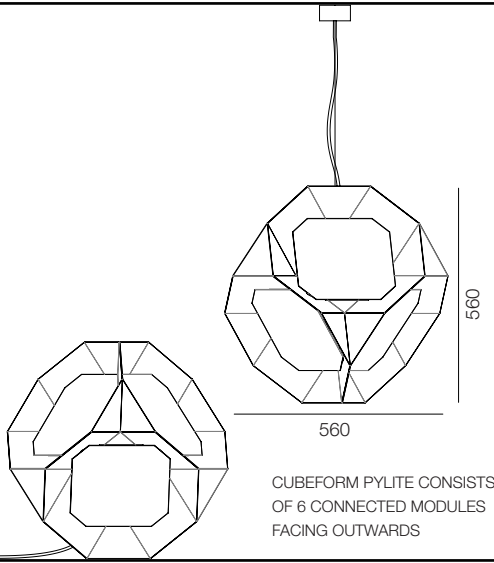

RP-E-1601

Pylite

Design: Dan Treacy

The humble Pyrite crystal seems to defy conventional expectations - opaque and brass toned, it is unjustly nicknamed fool's gold. Rakumba designer Dan Treacy seeks to explore the raw geometric intrigue of Pyrite's crystalline form, with 'Pylite', a module based luminaire system that behaves like interlocking crystal prisms. With the ability to combine in cuboid or planar arrays that can become table, pendant, wall lights, or even walls 'of' light, the applications await your imagination.

Pylite

SELECTION 1 - MODULE CONFIGURATION

Pylite Cubeform Pendant

Pylite Planar Pendant/Wall

Pylite Cubeform Table/Floor

DIMENSIONS IN MILLIMETRES

EXAMPLE 10 MODULE PLANAR PATTERN SHOWN ABOVE. MODULES CAN BE ARRANGED IN ANY QUANTITY >4. ADDITIONAL CONVERTERS REQUIRED FOR QUANTITIES >20.