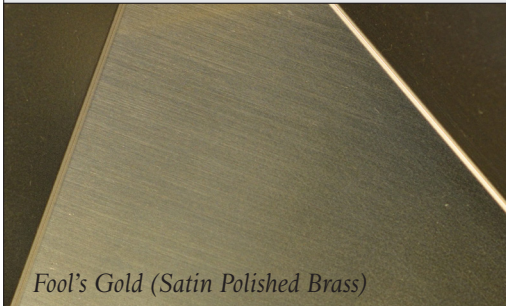

SELECTION 2 - FINISH

Fool's Gold (Satin Polished Brass)

Quartz (Powdercoat)

Ember (Powdercoat)

ADDITIONAL POWDERCOAT FINISHES AVAILABLE ON REQUEST

PRODUCT TECHNICAL SPECIFICATION

NAME:	PYLITE	MATERIALS & FINISH:	POLISHED BRASS WITH BAKED ENAMEL SATIN LAQUER OR POWDERCOATED STEEL
DESIGN:	DAN TREACY	LIGHT SOURCE:	INTEGRATED TRIDONIC LED PER MODULE // 4.7W // 720lm // 3000K // CRI80 // 240V
STYLE:	TABLE//FLOOR//WALL//PENDANT	CONVERTER (REMOTE):	STANDARD - NON DIM
		DIMMING:	OPTIONAL - SWITCH-DIM / DALI
		SUSPENSION:	1.5m BRASS BRAIDED FLEX // STEEL SUSPENSION CABLES // SEAMLESS CANOPY
		LAMP CORDSET:	2.5m BRASS BRAIDED FLEX // INLINE OR FOOT SWITCH // INLINE CONVERTER // PLUG