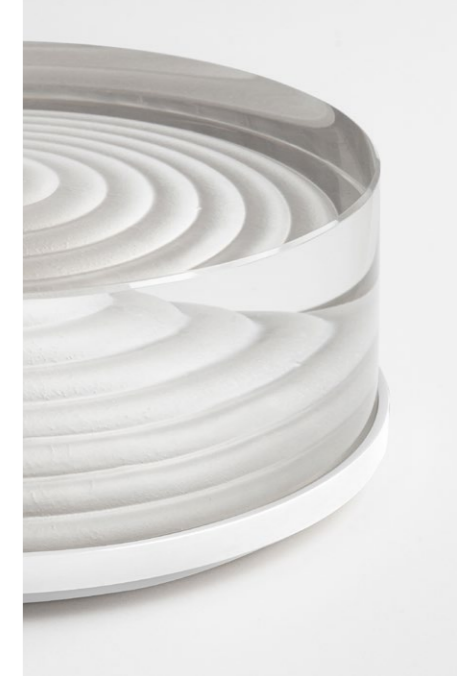

"Light highlights the true beauty of materiality. Port celebrates the purity and refractive nature of crystal"

————— *Tom Fereday*

PORT

RP-E-2101

Port celebrates the refractive properties of cast crystal glass. Architectural and pure in form, Port captivates with its contrasting textures and glowing illumination - creating the illusion of a completely invisible lightsource.

Intricately crafted from solid crystal and hand finished brass or aluminium, the sculptural glass monolith may be reversed within a slimline cradle to vary the mood and light interaction.

Select from either round or stadium profiles.
Available in both wall and table lamp editions.

*"Reversing the crystal form entirely changes the way the light is perceived,
revealing Port's unique dual character"*

————— *Tom Fereday*

MODELS*

*REVERSIBLE GLASS ORIENTATION

FINISHES

TABLE ROUND

TABLE STADIUM

WALL ROUND

WALL STADIUM

SATIN BRASS

PATINA BRASS

SATIN ALUMINIUM

PATINA ALUMINIUM

BLACK POWDERCOAT

WHITE POWDERCOAT