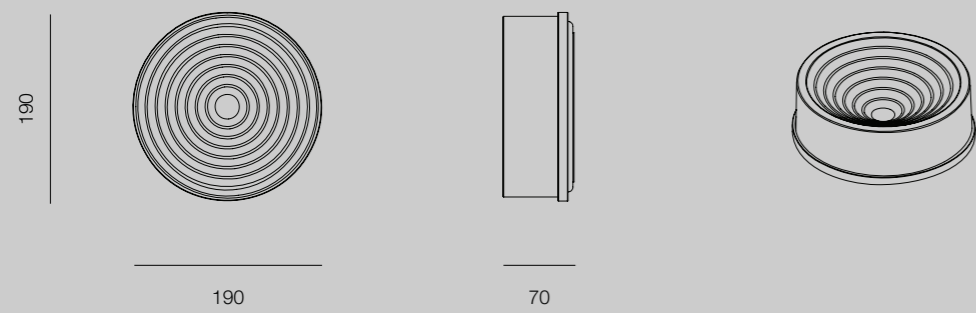

Intricately crafted from solid crystal and hand finished brass or aluminium, the sculptural glass monolith may be reversed within a slimline cradle to vary the mood and light interaction.

Select from either round or stadium profiles.
Available in both wall and table lamp editions.

DIMENSIONS

TABLE - STADIUM

WALL - STADIUM

TABLE - ROUND

WALL - ROUND

OPTIONS

- MODEL:
- TABLE ROUND
 - TABLE STADIUM
 - WALL ROUND
 - WALL STADIUM
-
- FINISH - METALWORK:
- SATIN BRASS
 - PATINA BRASS
 - SATIN ALUMINIUM
 - PATINA ALUMINIUM
 - BLACK POWDERCOAT
 - WHITE POWDERCOAT
-
- DIMMING* (WALL):
- NON-DIMMABLE
 - PHASE CUT/TRIAC
 - 1-10V
 - DALI/SWITCH-DIM
 - CASAMBI WIRELESS