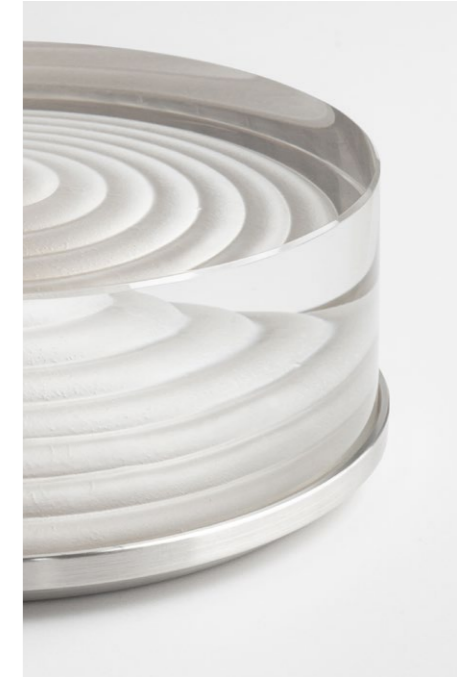

"Light highlights the true beauty of materiality. Port celebrates the purity and refractive nature of crystal"

————— *Tom Fereday*

PORT

RP-E-2101

Port celebrates the refractive properties of cast crystal glass. Architectural and pure in form, Port captivates with its contrasting textures and glowing illumination - creating the illusion of a completely invisible lightsource.

Intricately crafted from solid crystal and hand finished brass or aluminium, the sculptural glass monolith may be reversed within a slimline cradle to vary the mood and light interaction.

Select from either round or stadium profiles.
Available in both wall and table lamp editions.

*"Reversing the crystal form entirely changes the way the light is perceived,
revealing Port's unique dual character"*

————— *Tom Fereday*

MODELS*

*REVERSIBLE GLASS ORIENTATION

FINISHES

TABLE ROUND

TABLE STADIUM

WALL ROUND

WALL STADIUM

SATIN BRASS

PATINA BRASS

SATIN ALUMINIUM

PATINA ALUMINIUM

BLACK POWDERCOAT

WHITE POWDERCOAT