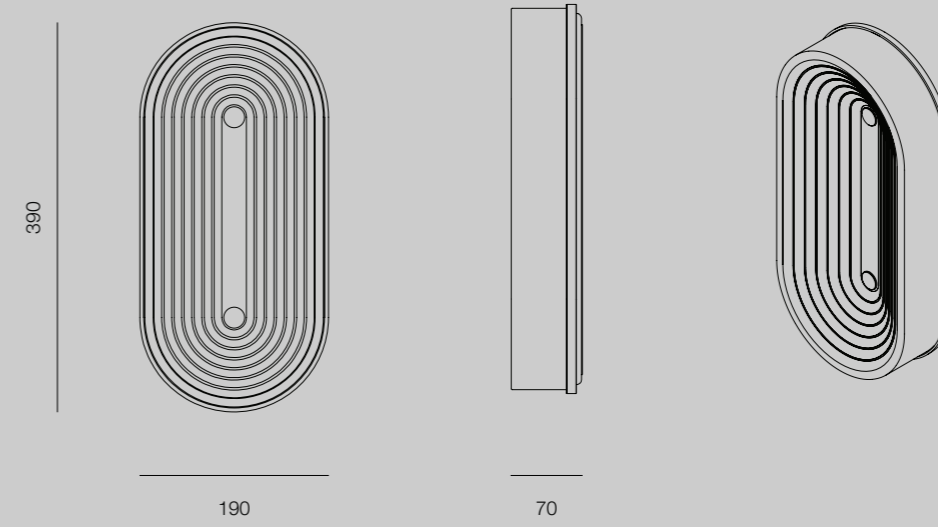

Intricately crafted from solid crystal and hand finished brass or aluminium, the sculptural glass monolith may be reversed within a slimline cradle to vary the mood and light interaction.

Select from either round or stadium profiles.
Available in both wall and table lamp editions.

DIMENSIONS

TABLE - STADIUM

WALL - STADIUM

TABLE - ROUND

WALL - ROUND

OPTIONS

- MODEL:
- TABLE ROUND
 - TABLE STADIUM
 - WALL ROUND
 - WALL STADIUM
-
- FINISH - METALWORK:
- SATIN BRASS
 - PATINA BRASS
 - SATIN ALUMINIUM
 - PATINA ALUMINIUM
 - BLACK POWDERCOAT
 - WHITE POWDERCOAT
-
- DIMMING* (WALL):
- NON-DIMMABLE
 - PHASE CUT/TRIAC
 - 1-10V
 - DALI/SWITCH-DIM
 - CASAMBI WIRELESS