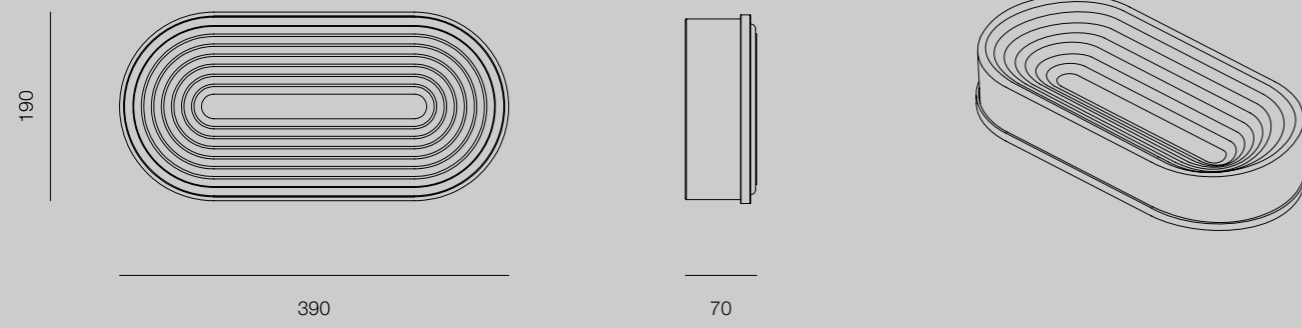

Intricately crafted from solid crystal and hand finished brass or aluminium, the sculptural glass monolith may be reversed within a slimline cradle to vary the mood and light interaction.

Select from either round or stadium profiles.
Available in both wall and table lamp editions.

DIMENSIONS

TABLE - STADIUM

WALL - STADIUM

TABLE - ROUND

WALL - ROUND

OPTIONS

- MODEL:
- TABLE ROUND
 - TABLE STADIUM
 - WALL ROUND
 - WALL STADIUM
-
- FINISH - METALWORK:
- SATIN BRASS
 - PATINA BRASS
 - SATIN ALUMINIUM
 - PATINA ALUMINIUM
 - BLACK POWDERCOAT
 - WHITE POWDERCOAT
-
- DIMMING* (WALL):
- NON-DIMMABLE
 - PHASE CUT/TRIAC
 - 1-10V
 - DALI/SWITCH-DIM
 - CASAMBI WIRELESS