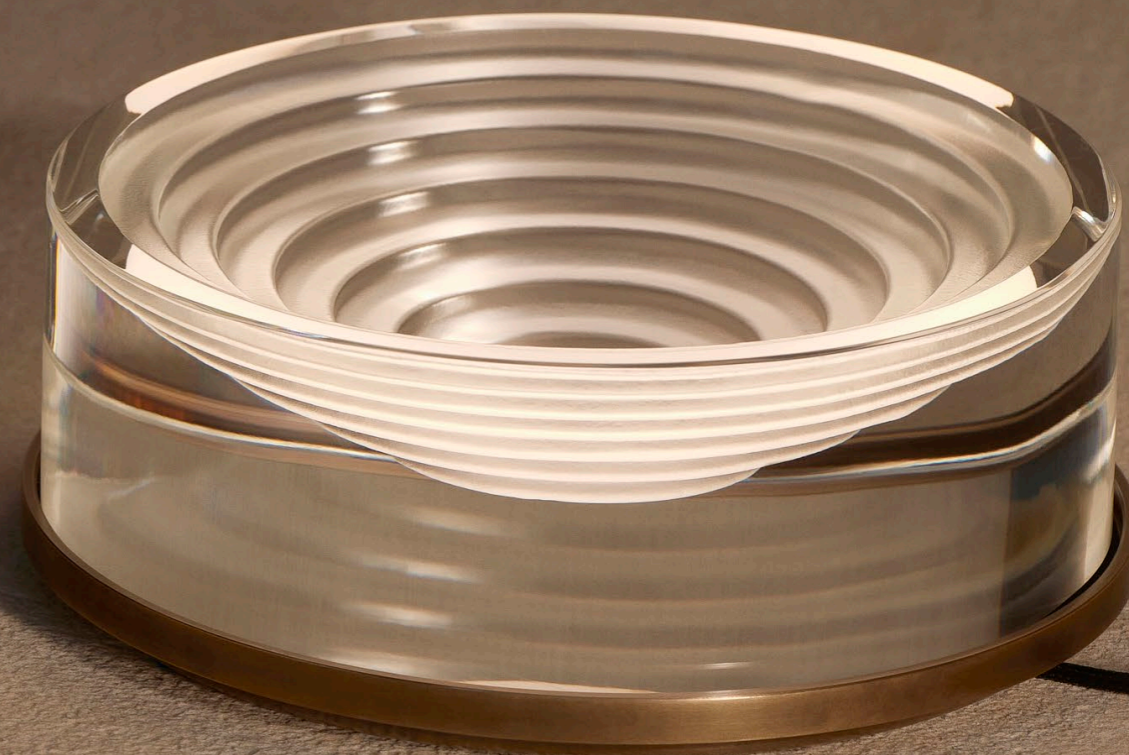

"Light highlights the true beauty of materiality. Port celebrates the purity and refractive nature of crystal"

————— *Tom Fereday*

PORT

RP-E-2101

Port celebrates the refractive properties of cast crystal glass. Architectural and pure in form, Port captivates with its contrasting textures and glowing illumination - creating the illusion of a completely invisible lightsource.

Intricately crafted from solid crystal and hand finished brass or aluminium, the sculptural glass monolith may be reversed within a slimline cradle to vary the mood and light interaction.

Select from either round or stadium profiles.
Available in both wall and table lamp editions.

*"Reversing the crystal form entirely changes the way the light is perceived,
revealing Port's unique dual character"*

————— *Tom Fereday*

MODELS*

*REVERSIBLE GLASS ORIENTATION

FINISHES

TABLE ROUND

TABLE STADIUM