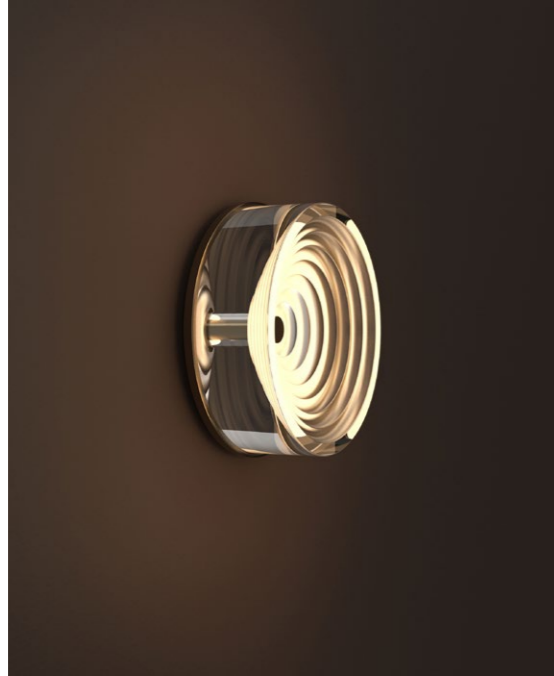

"Light highlights the true beauty of materiality. Port celebrates the purity and refractive nature of crystal"

————— *Tom Fereday*

PORT

RP-E-2101

Port celebrates the refractive properties of cast crystal glass. Architectural and pure in form, Port captivates with its contrasting textures and glowing illumination - creating the illusion of a completely invisible lightsource.

Intricately crafted from solid crystal and hand finished brass or aluminium, the sculptural glass monolith may be reversed within a slimline cradle to vary the mood and light interaction.

Select from either round or stadium profiles.
Available in both wall and table lamp editions.

*"Reversing the crystal form entirely changes the way the light is perceived,
revealing Port's unique dual character"*

————— *Tom Fereday*

MODELS*

*REVERSIBLE GLASS ORIENTATION

FINISHES

TABLE ROUND

TABLE STADIUM

WALL ROUND

WALL STADIUM

SATIN BRASS

PATINA BRASS

SATIN ALUMINIUM

PATINA ALUMINIUM

BLACK POWDERCOAT

WHITE POWDERCOAT