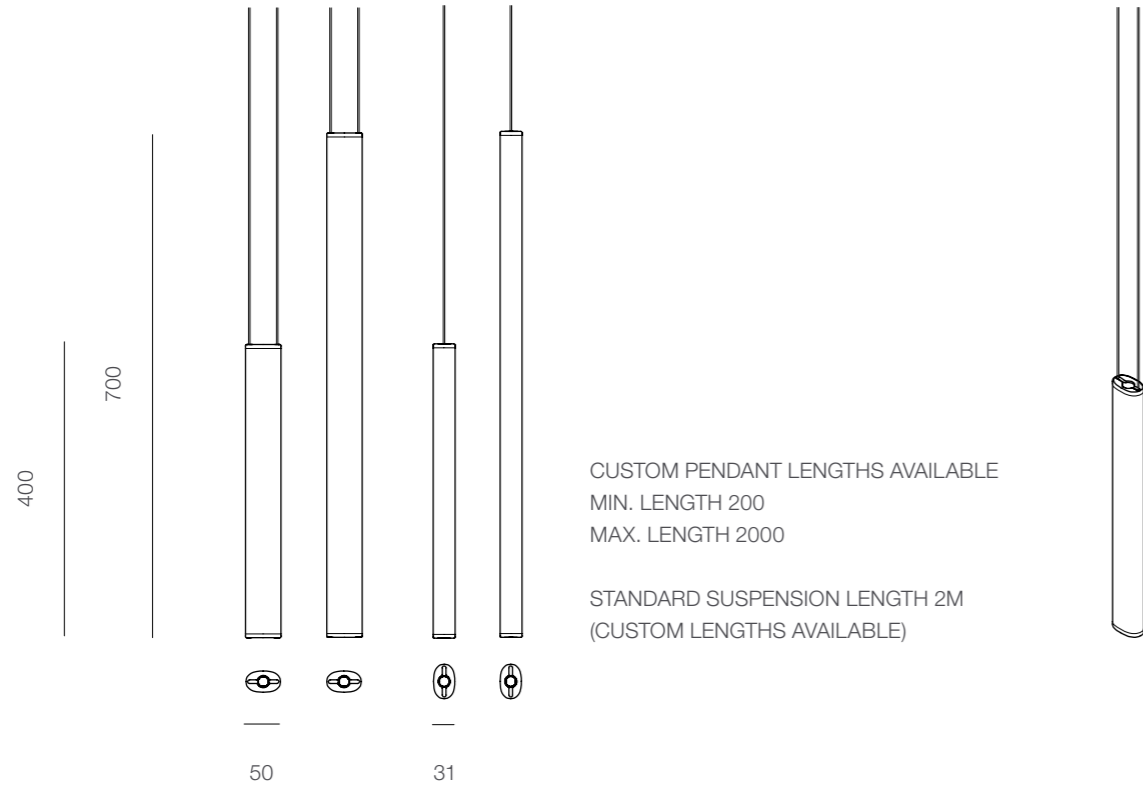

- SEAMLESS CANOPY:
- BLACK
 - WHITE
 - SILVER
 - BRASS

WALL

- LENGTH (mm):
- 400
 - 700
 - CUSTOM LENGTHS (200-2000)

- FINISH:
- ANODISED BLACK
 - POWDERCOAT WHITE
 - POWDERCOAT BRONZE
 - CUSTOM POWDERCOAT

- ILLUMINATION:
- DOWN LIGHTING
 - DOWN & UP LIGHTING

- BEAM ANGLE:
- 30°
 - 60°

- DIMMING:
- PHASE CUT/TRIAC (INTERNAL DRIVER)
 - PHASE CUT/TRIAC (REMOTE DRIVER)
 - DALI/SWITCH-DIM (REMOTE DRIVER)

DIMENSIONS

PENDANT

ALL DIMENSIONS IN MILLIMETERS

WALL

DATA

RP-E-2104	PENDANT DOWN LIGHTING	PENDANT DOWN & UP LIGHTING	WALL DOWN LIGHTING	WALL DOWN & UP LIGHTING
LIGHTSOURCE	INTEGRATED LED			
POWER	6W	12W	6W	12W
LUMENS (SOURCE)	610lm	1220lm	610lm	1220lm
LUMENS (DELIVERED)	-	-	-	-
COLOUR TEMPERATURE	2700K			
CRI	CRI90			
PRIMARY VOLTAGE (TO DRIVER)	220-240VAC			
SECONDARY CURRENT (TO FITTING)	500mA CONSTANT CURRENT			
PRODUCT WEIGHT	400mm: 0.5kg, 700mm: 1kg			
PACKED WEIGHT	400mm: 1.5kg, 700mm: 2kg			
PACKED DIMENSIONS	-	-	-	-
DRIVER LOCATION: PHASE CUT/TRIAC OPTION	REMOTE OR INTERNAL	REMOTE OR INTERNAL	REMOTE OR INTERNAL	REMOTE OR INTERNAL
DRIVER LOCATION: DALI / SWITCH-DIM OPTION	REMOTE	REMOTE	REMOTE	REMOTE
IP RATING	IP20			
L70	84,000 HOURS			
APPROVALS	AUSTRALIA, EUROPE			