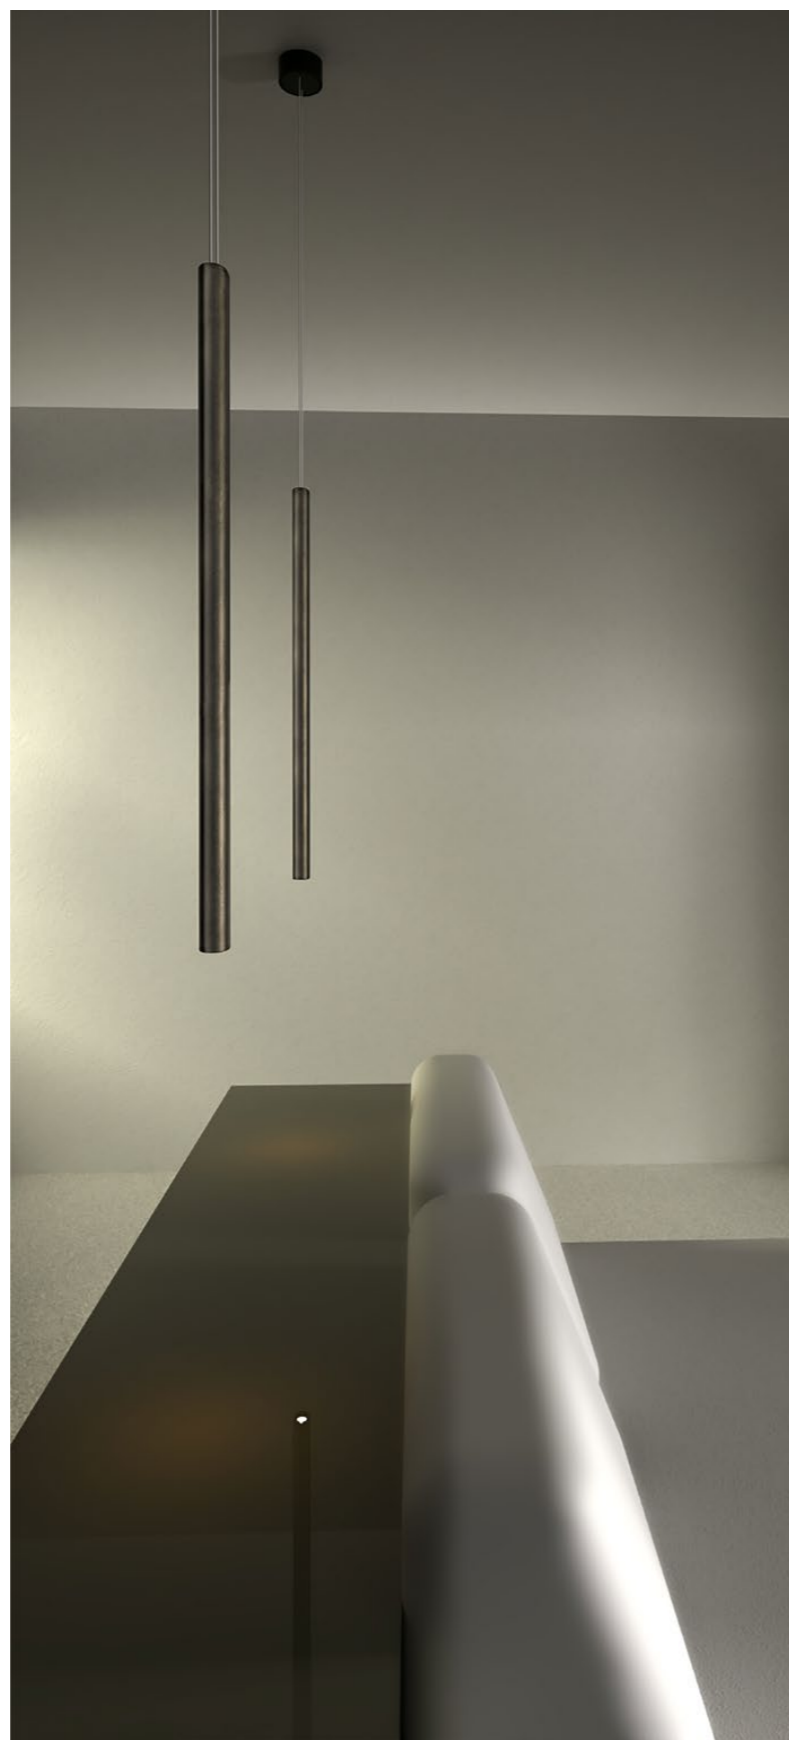

PARALLELS

RP-E-2104

A rigorous thought experiment in reductive, minimalist design. The Parallels series of contemporary pendant and wall luminaires pares back all unnecessary detailing to champion an elegant elliptical profile of carefully refined proportions.

Shifting in silhouette as the gaze of the viewer travels around it, this oval form becomes a powerful element within multi-pendant arrangements, bringing life and contrast to each composition.

Parallels' design language speaks softly, allowing the carefully considered detailing and curated range of finishes to complement the most exceptional architectural spaces. For the advanced designer, length and finish can be completely customised for a bespoke touch.

PENDANT

ALL DIMENSIONS IN MILLIMETERS

WALL

DATA

RP-E-2104	PENDANT DOWN LIGHTING	PENDANT DOWN & UP LIGHTING	WALL DOWN LIGHTING	WALL DOWN & UP LIGHTING
LIGHTSOURCE	INTEGRATED LED			
POWER	6W	12W	6W	12W
LUMENS (SOURCE)	610lm	1220lm	610lm	1220lm
LUMENS (DELIVERED)	-	-	-	-
COLOUR TEMPERATURE	2700K			
CRI	CRI90			
PRIMARY VOLTAGE (TO DRIVER)	220-240VAC			
SECONDARY CURRENT (TO FITTING)	500mA CONSTANT CURRENT			
PRODUCT WEIGHT	400mm: 0.5kg, 700mm: 1kg			
PACKED WEIGHT	400mm: 1.5kg, 700mm: 2kg			
PACKED DIMENSIONS	-	-	-	-
DRIVER LOCATION: PHASE CUT/TRIAC OPTION	REMOTE OR INTERNAL	REMOTE OR INTERNAL	REMOTE OR INTERNAL	REMOTE OR INTERNAL
DRIVER LOCATION: DALI / SWITCH-DIM OPTION	REMOTE	REMOTE	REMOTE	REMOTE
IP RATING	IP20			
L70	84,000 HOURS			
APPROVALS	AUSTRALIA, EUROPE			