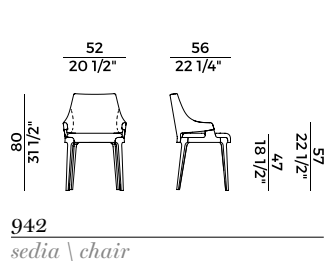

Collection of upholstered seats with ashwood or walnut frame composed of:
Chairs, armchairs and tub chair;
Tube chair padded in fire retardant polyurethane foam with four-star swivel central base in embossed black painted aluminum;
Armchair, for outdoor use, with Iroko solid wood frame and back with painted metal frame woven in nautical rope or "Gassa" rope. Seat padded in polyurethane foam;
Single and double stool with backrest;
Single stool without backrest;
Sofa and lounge chair with high backrest and sofa and lounge chair with low back;
Swivel armchair upholstered polyurethane foam padding with detail of the armrest in Canaletto walnut or ash;
Upholstered benches in different sizes with or without a table.
Finishes and covers as per collection.