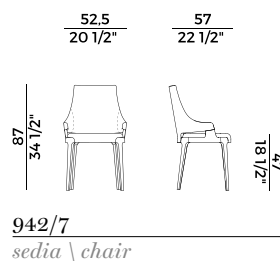

Collezione Velis \ Velis collection

Collezione di sedute imbottite con struttura in frassino o in noce canaletto composta da:

Sedie, poltrone e poltrona pozzetto;
Poltroncina a pozzetto imbottita in poliuretano espanso ignifugo con base centrale girevole a quattro razze in alluminio verniciato nero gofrato;
Poltroncina per utilizzo outdoor, con struttura in legno massello di Iroko e schienale con struttura in metallo verniciato intrecciato in corda nautica o cordino "Gassa". Seduta imbottita in poliuretano espanso;
Sgabello singolo e doppio con schienale;
Sgabello singolo senza schienale;
Divano e poltrona lounge con schienale alto e divano e poltrona lounge con schienale basso;
Poltrona lounge girevole imbottita in poliuretano espanso con dettaglio del bracciolo in noce canaletto o frassino;
Panche imbottite in differenti dimensioni con o senza tavolino.
Finiture e rivestimenti di collezione.

Collection of upholstered seats with ashwood or walnut frame composed of:
Chairs, armchairs and tub chair;
Tube chair padded in fire retardant polyurethane foam with four-star swivel central base in embossed black painted aluminum;
Armchair, for outdoor use, with Iroko solid wood frame and back with painted metal frame woven in nautical rope or "Gassa" rope. Seat padded in polyurethane foam;
Single and double stool with backrest;
Single stool without backrest;
Sofa and lounge chair with high backrest and sofa and lounge chair with low back;
Swivel armchair upholstered polyurethane foam padding with detail of the armrest in Canaletto walnut or ash;
Upholstered benches in different sizes with or without a table.
Finishes and covers as per collection.