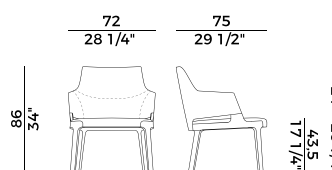

942/PLB
lounge \ lounge armchair