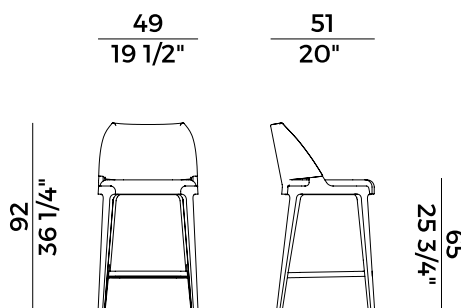

Informazioni tecniche \ *Technical information*

Descrizione tecnica \ *Technical description*

Sgabello basso imbottito, con struttura in frassino o in noce Canaletto. Finiture e rivestimenti di collezione. Prodotto disponibile in versione bimaterica.

Upholstered counterstool with ash wood or Canaletto walnut frame. Finishes and coverings as per collection. Product available in bimaterial version.

Dimensioni \ *Dimensions*

Consumi stoffe \ *Fabric and leather requirements*

FABRIC / LEATHER REQUIREMENTS

	x1	x2
H 140	ml 1,15	ml 1,60
LEATHER	m² 2,20	

FABRIC / LEATHER REQUIREMENTS

	x1	x2
H 140	yd 1.30	yd 1.80
LEATHER	ft² 24	

BIMATERIAL

1. OUTER BACKREST

	x1	x2
LEATHER	m² 0,80	

1. OUTER BACKREST

	x1	x2
LEATHER	ft² 9	

2. SEAT AND INTERNAL BACKREST

	x1	x2
H 140	ml 0,80	ml 1,60

2. SEAT AND INTERNAL BACKREST

	x1	x2
H 140	yd 1.00	yd 1.75

PACKAGING

1 x box = m³ 0.30
gross weight - Kg 12