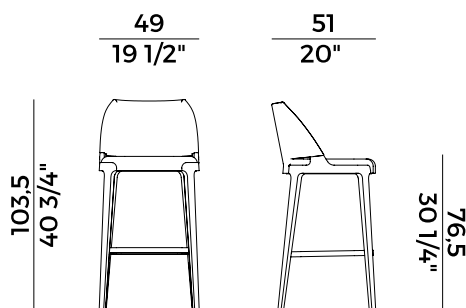

Informazioni tecniche \ *Technical information*

Descrizione tecnica \ *Technical description*

Sgabello imbottito, con struttura in frassino o in noce Canaletto. Finiture e rivestimenti di collezione. Prodotto disponibile in versione bimaterica.

Upholstered stool with ash wood or Canaletto walnut frame. Finishes and coverings as per collection. Product available in bimaterial version.

Dimensioni \ *Dimensions*

Consumi stoffe \ *Fabric and leather requirements*

FABRIC / LEATHER REQUIREMENTS

	x1	x2
H 140	ml 1,15	ml 1,60
LEATHER	m² 2,20	

FABRIC / LEATHER REQUIREMENTS

	x1	x2
H 140	yd 1.30	yd 1.80
LEATHER	ft² 24	

BIMATERIAL

1. OUTER BACKREST

	x1	x2
LEATHER	m² 0,80	

1. OUTER BACKREST

	x1	x2
LEATHER	ft² 9	

2. SEAT AND INTERNAL BACKREST

	x1	x2
H 140	ml 0,80	ml 1,60

2. SEAT AND INTERNAL BACKREST

	x1	x2
H 140	yd 1.00	yd 1.75

PACKAGING

1 x box = m³ **0.31**
gross weight - Kg **12**