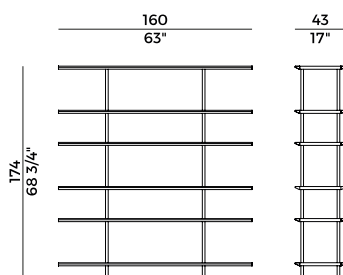

- Struttura in ottone brunito con piedini in antracite gofrato.
- Struttura in antracite gofrato con piedini in ottone brunito.

Consolle con due cassetti. Parte superiore e ripiano inferiore in frassino o noce Canaletto impiallacciato e bordi superiori in legno massello. Struttura in metallo disponibile in due finiture:

- Struttura in ottone brunito con piedini in antracite gofrato.
- Struttura in antracite gofrato con piedini in ottone brunito.

Top disponibili in marmo, vetro retro verniciato nero temperato, frassino e noce Canaletto.

Disponibili cassetti opzionali.

Family of bookshelves and console.

Freestanding bookshelves, in three heights, with 6, 3 or 2 ash wood or Canaletto Walnut shelves and metal structure available in two finishes:

- *- Bronzed brass structure with embossed anthracite metal feet.*
- *- Embossed anthracite metal structure with bronzed brass feet.*

Console with two drawers. Upper part and lower shelf in veneered ash wood or Canaletto walnut and upper edges in solid wood. Metal structure available in two finishes:

- *- Bronzed brass structure with embossed anthracite metal feet.*
- *- Embossed anthracite metal structure with bronzed brass feet.*

Top available in marble, black back painted tempered glass, ash wood and Canaletto walnut.

Optional drawers available.

870/ML

libreria autoportante \ freestanding bookcase