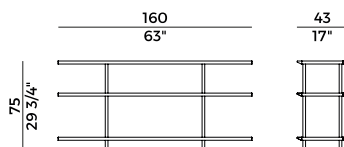

870/MS

libreria autoportante \ freestanding bookcase