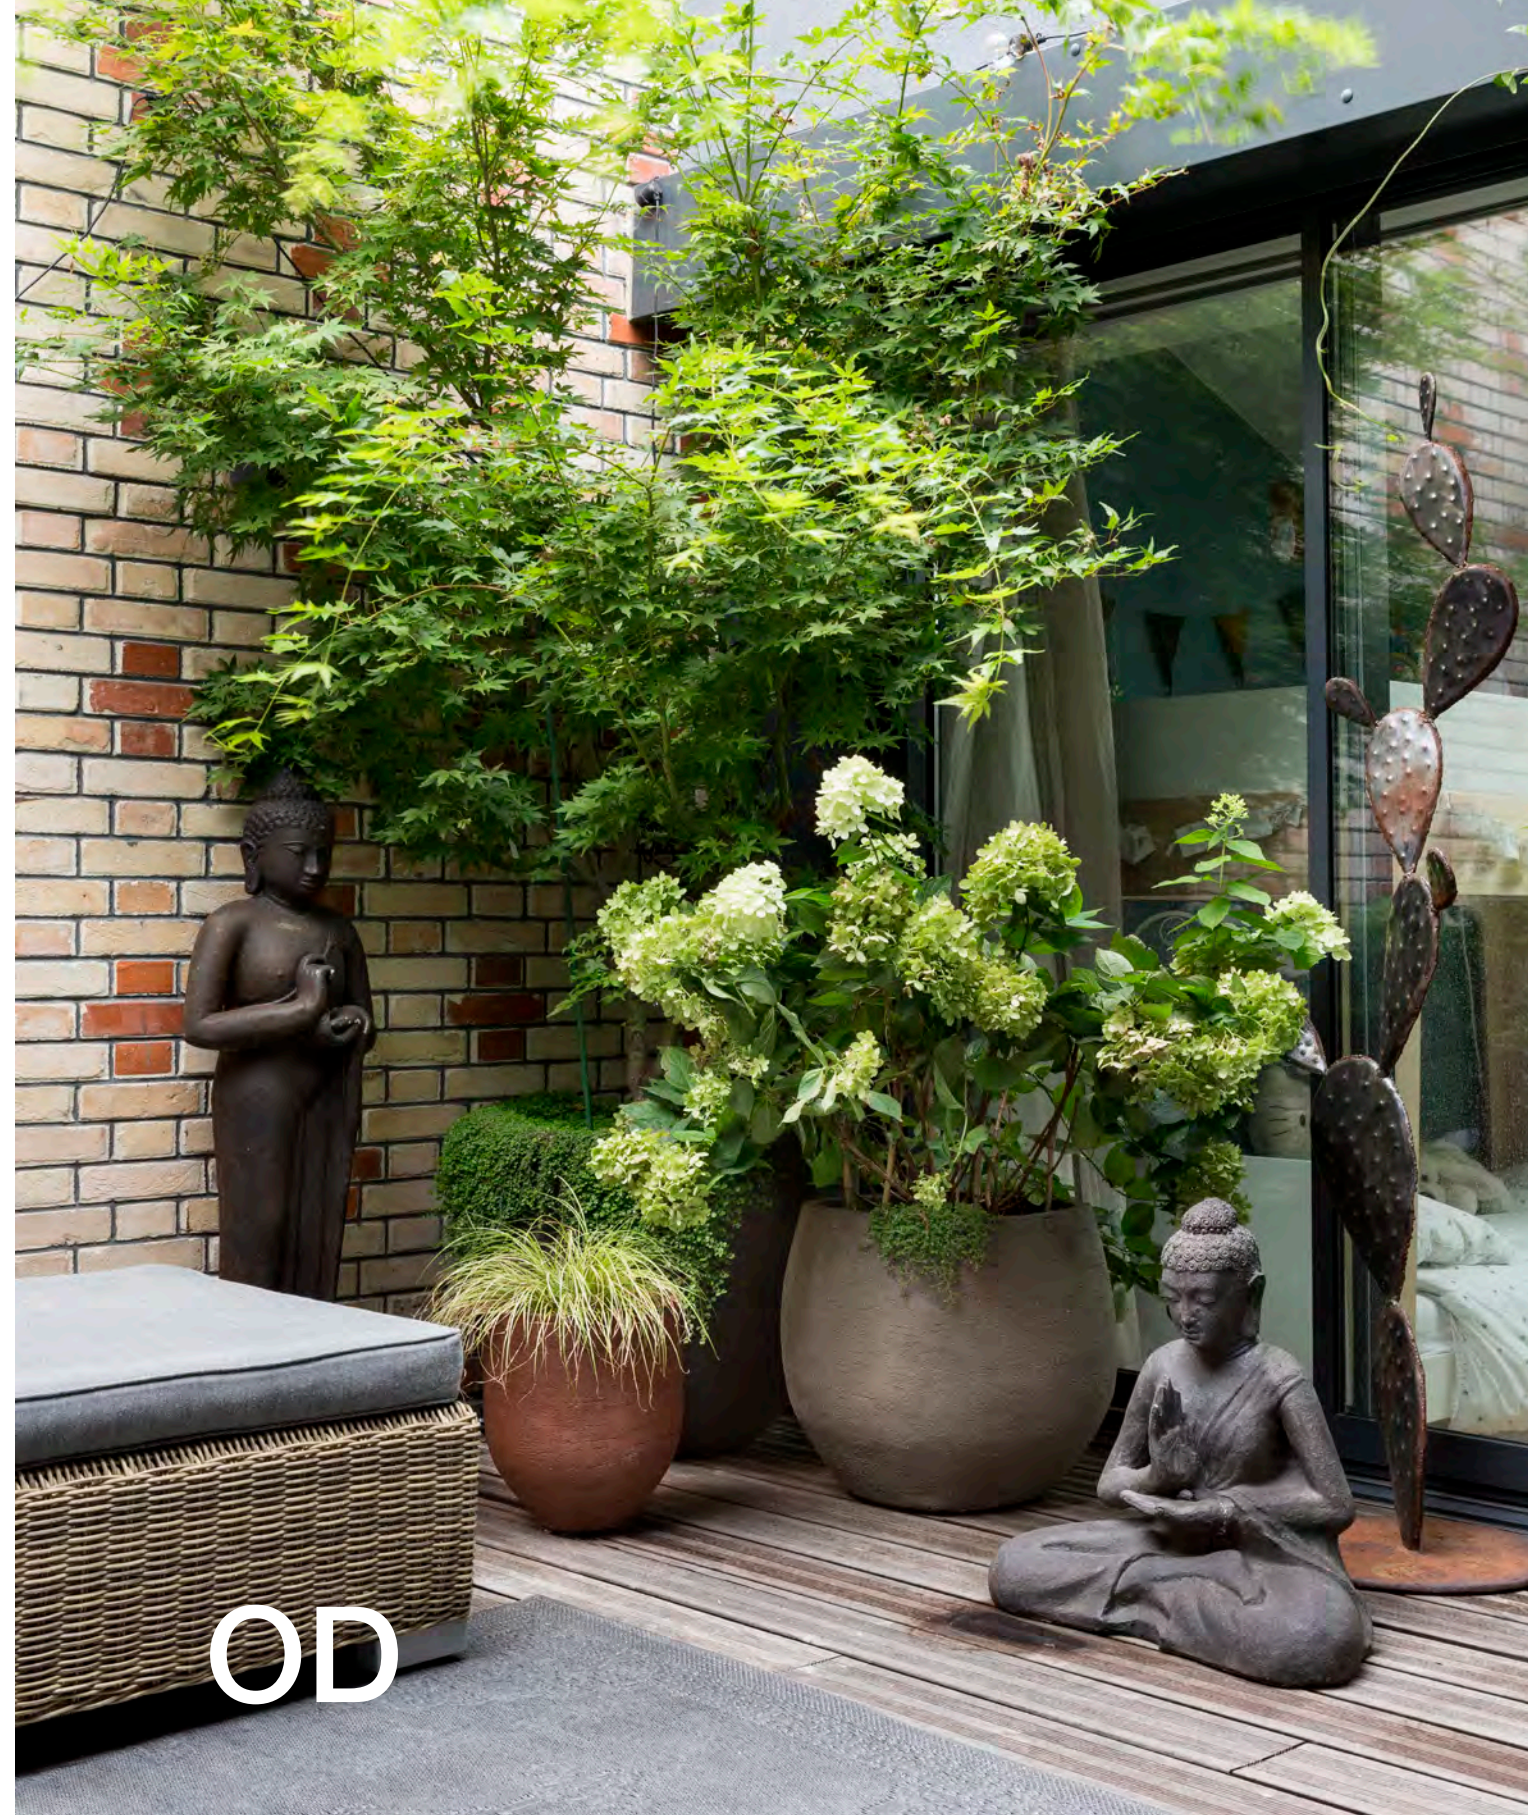

Since 2018, with the renovation of Rue Mstislav Rostropovitch near the Batignoles quarter in Paris's 17<sup>th</sup> arrondissement, residential buildings and company headquarters have been built. These make up a new eco-district to which Place des Fleurs has contributed multiple times, in the development of gardens of co-owned properties but above all for balconies and terraces, with 180-degree views running along the Montmartre hill to the Eiffel Tower.