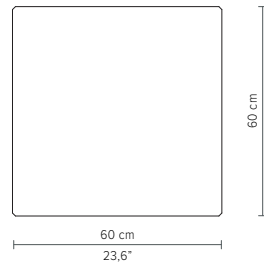

## TECHNICAL DRAWINGS

---

06176 Coffee table high dia 35 cm / 13.75"

delivery unit: 1  
45 x 45 x H53,5 cm - 0,1 m<sup>2</sup>  
6,4 kg

45 cm  
17,7"

---

06180 Coffee table low 40 x 40 cm / 15.75" x 15.75"

delivery unit: 1  
42 x 42 x H37 cm - 0,07 m<sup>2</sup>  
7,6 kg

35 cm  
13,8"

---

06182 Coffee table low 60 x 60 cm / 23.50" x 23.50"

delivery unit: 1  
63 x 63 x H38 cm - 0,15 m<sup>2</sup>  
15,5 kg

35 cm  
13,8"

---

\* Appearances, measurements and weights may slightly differ from reality.