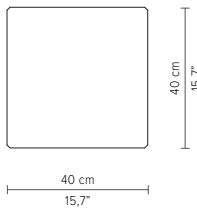

## TECHNICAL DRAWINGS

---

06176 Coffee table high dia 35 cm / 13.75"

delivery unit: 1  
45 x 45 x H53,5 cm - 0,1 m<sup>2</sup>  
6,4 kg

45 cm  
17,7"

---

06180 Coffee table low 40 x 40 cm / 15.75" x 15.75"

delivery unit: 1  
42 x 42 x H37 cm - 0,07 m<sup>2</sup>  
7,6 kg

35 cm  
13,8"

---

06182 Coffee table low 60 x 60 cm / 23.50" x 23.50"

delivery unit: 1  
63 x 63 x H38 cm - 0,15 m<sup>2</sup>  
15,5 kg

35 cm  
13,8"

---

\* Appearances, measurements and weights may slightly differ from reality.