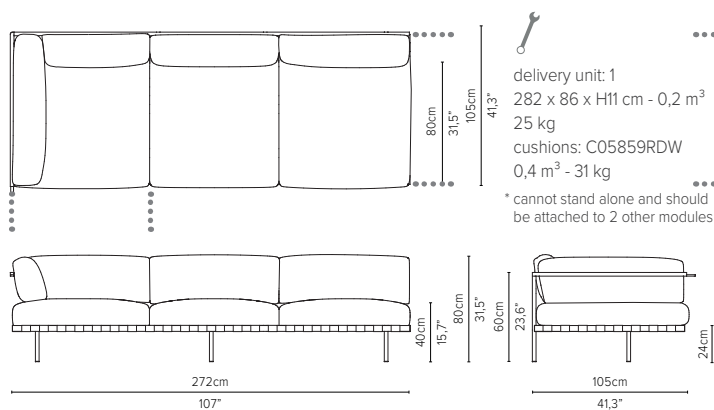

* cannot stand alone and should be attached to another module

05848RS-x - Right arm corner module 189 cm*

delivery unit: 1
200 x 87 x H11 cm - 0,2 m³
26 kg
cushions: C05848RSHW
0,51 m³ - 14,5 kg

* cannot stand alone and should be attached to another module

05839RD-x - Right arm extension 273 cm*

05839LD-x - Left arm extension 273 cm*

* Appearances, measurements and weights may slightly differ from reality. The cushions on the drawings are not included in the article.

NATAL ALU SOFA

TECHNICAL DRAWINGS

DEEP SEAT

TOTAL DEPTH 105 CM / 41,3"

05849RD-x - Right arm corner module 273 cm*

05849LD-x - Left arm corner module 273 cm*

05859RD-x - Right corner extension 273 cm*

05859LD-x - Left corner extension 273 cm*

* Appearances, measurements and weights may slightly differ from reality.
The cushions on the drawings are not included in the article.

NATAL ALU SOFA

TECHNICAL DRAWINGS

MERIDIENNES

TOTAL DEPTH 188 CM / 74"