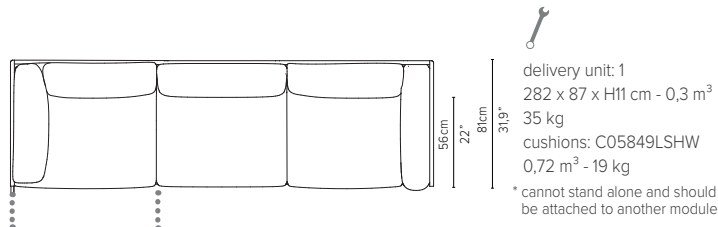

05848LS-x - Left arm module 189 cm*

delivery unit: 1
200 x 87 x H11 cm - 0,2 m³
26 kg
cushions: C05848LSHW
0,51 m³ - 14,5 kg

* cannot stand alone and should be attached to another module

* Appearances, measurements and weights may slightly differ from reality.
The cushions on the drawings are not included in the article.

05829S-x - Center module 273 cm*

* Appearances, measurements and weights may slightly differ from reality.
The cushions on the drawings are not included in the article.

NATAL ALU SOFA

TECHNICAL DRAWINGS

REGULAR SEAT

TOTAL DEPTH 81 CM / 31,9"

05839RS-x - Right arm extension 273 cm*

05839LS-x - Left arm extension 273 cm*

05849RS-x - Right arm corner module 273 cm*

05849LS-x - Left arm corner module 273 cm*

05859RS-x - Right corner extension 273 cm*

05859LS-x - Left corner extension 273 cm*

* Appearances, measurements and weights may slightly differ from reality. The cushions on the drawings are not included in the article.

NATAL ALU SOFA

TECHNICAL DRAWINGS