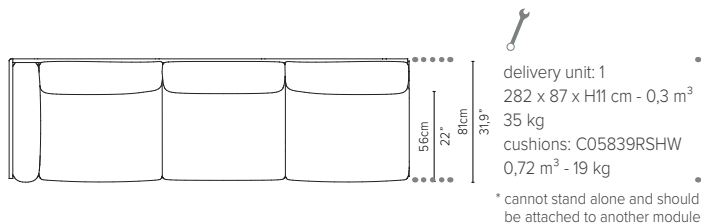

05848LS-x - Left arm module 189 cm*

delivery unit: 1
200 x 87 x H11 cm - 0,2 m³
26 kg
cushions: C05848LSHW
0,51 m³ - 14,5 kg

* cannot stand alone and should be attached to another module

* Appearances, measurements and weights may slightly differ from reality.
The cushions on the drawings are not included in the article.

NATAL ALU SOFA

TECHNICAL DRAWINGS

REGULAR SEAT

TOTAL DEPTH 81 CM / 31,9"

05858RS-x - Right corner extension 189 cm*

05858LS-x - Left corner extension 189 cm*

05828S-x - Center module 189 cm*

05809S-x - Sofa 3-seater 273 cm

05829S-x - Center module 273 cm*

* Appearances, measurements and weights may slightly differ from reality.
The cushions on the drawings are not included in the article.

NATAL ALU SOFA

TECHNICAL DRAWINGS

REGULAR SEAT

TOTAL DEPTH 81 CM / 31,9"

05839RS-x - Right arm extension 273 cm*

05839LS-x - Left arm extension 273 cm*

05849RS-x - Right arm corner module 273 cm*

05849LS-x - Left arm corner module 273 cm*

05859RS-x - Right corner extension 273 cm*