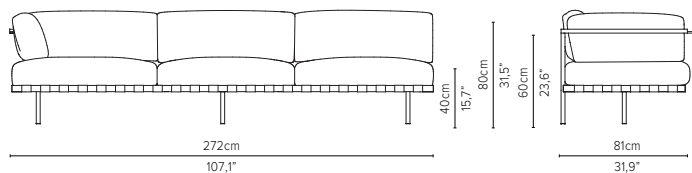

05848LS-x - Left arm module 189 cm*

delivery unit: 1
200 x 87 x H11 cm - 0,2 m³
26 kg
cushions: C05848LSHW
0,51 m³ - 14,5 kg

* cannot stand alone and should be attached to another module

* Appearances, measurements and weights may slightly differ from reality.
The cushions on the drawings are not included in the article.

05829S-x - Center module 273 cm*

* Appearances, measurements and weights may slightly differ from reality.
The cushions on the drawings are not included in the article.

NATAL ALU SOFA

TECHNICAL DRAWINGS

REGULAR SEAT

TOTAL DEPTH 81 CM / 31,9"

05839RS-x - Right arm extension 273 cm*

05839LS-x - Left arm extension 273 cm*

05849RS-x - Right arm corner module 273 cm*

05849LS-x - Left arm corner module 273 cm*

05859RS-x - Right corner extension 273 cm*

05859LS-x - Left corner extension 273 cm*

* Appearances, measurements and weights may slightly differ from reality. The cushions on the drawings are not included in the article.

NATAL ALU SOFA

TECHNICAL DRAWINGS