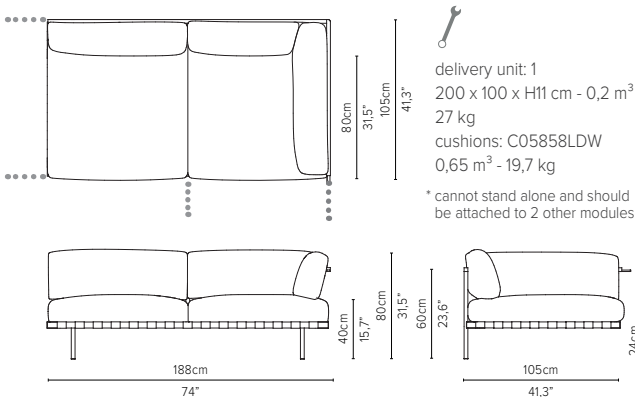

* cannot stand alone and should be attached to another module

05848RS-x - Right arm corner module 189 cm*

delivery unit: 1
200 x 87 x H11 cm - 0,2 m³
26 kg
cushions: C05848RSHW
0,51 m³ - 14,5 kg

* cannot stand alone and should be attached to another module

05848LD-x - Left arm corner module 189 cm*

* cannot stand alone and should be attached to another module

* Appearances, measurements and weights may slightly differ from reality. The cushions on the drawings are not included in the article.

NATAL ALU SOFA

TECHNICAL DRAWINGS

DEEP SEAT

TOTAL DEPTH 105 CM / 41,3"

05858RD-x - Right corner extension 189 cm*

05858LD-x - Left corner extension 189 cm*

05809D-x - Sofa 3-seater 273 cm

05829D-x - Centre module 273 cm*

05839RD-x - Right arm extension 273 cm*

05839LD-x - Left arm extension 273 cm*

* Appearances, measurements and weights may slightly differ from reality. The cushions on the drawings are not included in the article.