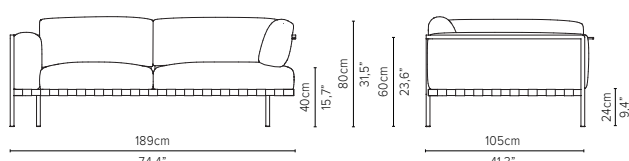

05859LS-x - Left corner extension 273 cm*

* Appearances, measurements and weights may slightly differ from reality. The cushions on the drawings are not included in the article.

NATAL ALU SOFA

TECHNICAL DRAWINGS

DEEP SEAT

TOTAL DEPTH 105 CM / 41,3"

05808D-x - Sofa 2-seater 189 cm

05828D-x - Centre module 189 cm*

* cannot stand alone and should be attached to 2 other modules

05838RD-x - Right arm extension 189 cm*

* cannot stand alone and should be attached to another module

05838LD-x - Left arm extension 189 cm*

* cannot stand alone and should be attached to another module

05848RD-x - Right arm corner module 189 cm*

* cannot stand alone and should be attached to another module

05848LD-x - Left arm corner module 189 cm*

* cannot stand alone and should be attached to another module

* Appearances, measurements and weights may slightly differ from reality. The cushions on the drawings are not included in the article.