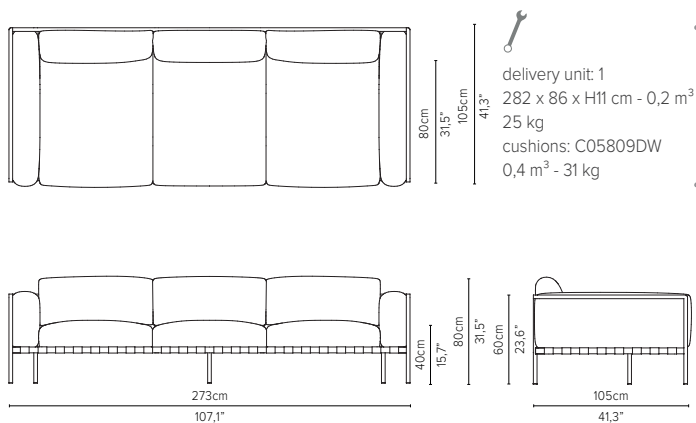

* cannot stand alone and should be attached to another module

05848RS-x - Right arm corner module 189 cm*

delivery unit: 1
200 x 87 x H11 cm - 0,2 m³
26 kg
cushions: C05848RSHW
0,51 m³ - 14,5 kg

* cannot stand alone and should be attached to another module

05848LD-x - Left arm corner module 189 cm*

* cannot stand alone and should be attached to another module

* Appearances, measurements and weights may slightly differ from reality. The cushions on the drawings are not included in the article.

NATAL ALU SOFA

TECHNICAL DRAWINGS

DEEP SEAT

TOTAL DEPTH 105 CM / 41,3"

05858RD-x - Right corner extension 189 cm*

05858LD-x - Left corner extension 189 cm*

05809D-x - Sofa 3-seater 273 cm

05829D-x - Centre module 273 cm*

05839RD-x - Right arm extension 273 cm*

05839LD-x - Left arm extension 273 cm*

* Appearances, measurements and weights may slightly differ from reality. The cushions on the drawings are not included in the article.