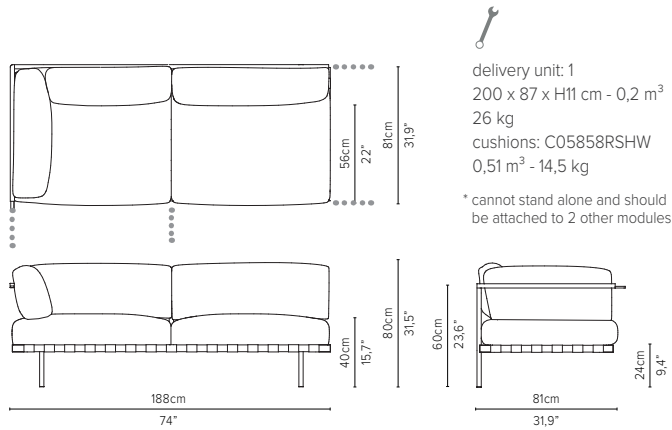

delivery unit: 1
200 x 87 x H11 cm - 0,2 m³
26 kg
cushions: C05838RSHW
0,51 m³ - 14,5 kg

* cannot stand alone and should be attached to another module

05838LS-x - Left arm extension 189 cm*

delivery unit: 1
200 x 87 x H11 cm - 0,2 m³
26 kg
cushions: C05838LSHW
0,51 m³ - 14,5 kg

* cannot stand alone and should be attached to another module

05848RS-x - Right arm corner module 189 cm*

delivery unit: 1
200 x 87 x H11 cm - 0,2 m³
26 kg
cushions: C05848RSHW
0,51 m³ - 14,5 kg

* cannot stand alone and should be attached to another module

05848LS-x - Left arm module 189 cm*

delivery unit: 1
200 x 87 x H11 cm - 0,2 m³
26 kg
cushions: C05848LSHW
0,51 m³ - 14,5 kg

* cannot stand alone and should be attached to another module

* Appearances, measurements and weights may slightly differ from reality.
The cushions on the drawings are not included in the article.

NATAL ALU SOFA

TECHNICAL DRAWINGS

REGULAR SEAT

TOTAL DEPTH 81 CM / 31,9"

05858RS-x - Right corner extension 189 cm*

05858LS-x - Left corner extension 189 cm*

05828S-x - Center module 189 cm*

05809S-x - Sofa 3-seater 273 cm