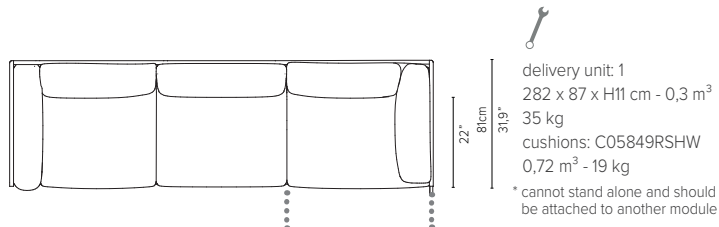

05848LS-x - Left arm module 189 cm*

delivery unit: 1
200 x 87 x H11 cm - 0,2 m³
26 kg
cushions: C05848LSHW
0,51 m³ - 14,5 kg

* cannot stand alone and should be attached to another module

* Appearances, measurements and weights may slightly differ from reality.
The cushions on the drawings are not included in the article.

05829S-x - Center module 273 cm*

* Appearances, measurements and weights may slightly differ from reality.
The cushions on the drawings are not included in the article.

NATAL ALU SOFA

TECHNICAL DRAWINGS

REGULAR SEAT

TOTAL DEPTH 81 CM / 31,9"

05839RS-x - Right arm extension 273 cm*

05839LS-x - Left arm extension 273 cm*

05849RS-x - Right arm corner module 273 cm*

05849LS-x - Left arm corner module 273 cm*

05859RS-x - Right corner extension 273 cm*

05859LS-x - Left corner extension 273 cm*

* Appearances, measurements and weights may slightly differ from reality. The cushions on the drawings are not included in the article.

NATAL ALU SOFA

TECHNICAL DRAWINGS