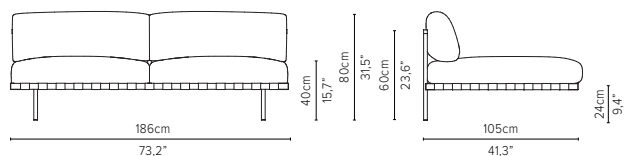

* cannot stand alone and should be attached to another module

05848RS-x - Right arm corner module 189 cm*

delivery unit: 1
200 x 87 x H11 cm - 0,2 m³
26 kg
cushions: C05848RSHW
0,51 m³ - 14,5 kg

* cannot stand alone and should be attached to another module

05859LS-x - Left corner extension 273 cm*

* Appearances, measurements and weights may slightly differ from reality. The cushions on the drawings are not included in the article.

NATAL ALU SOFA

TECHNICAL DRAWINGS

DEEP SEAT

TOTAL DEPTH 105 CM / 41,3"

05808D-x - Sofa 2-seater 189 cm

05828D-x - Centre module 189 cm*

* cannot stand alone and should be attached to 2 other modules

05838RD-x - Right arm extension 189 cm*

* cannot stand alone and should be attached to another module

05838LD-x - Left arm extension 189 cm*

* cannot stand alone and should be attached to another module

05848RD-x - Right arm corner module 189 cm*

* cannot stand alone and should be attached to another module