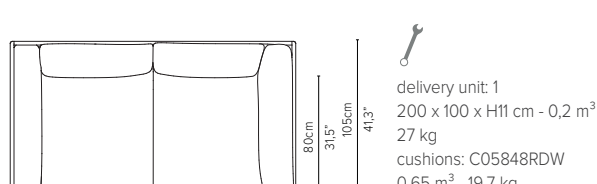

05859LS-x - Left corner extension 273 cm*

* Appearances, measurements and weights may slightly differ from reality. The cushions on the drawings are not included in the article.

NATAL ALU SOFA

TECHNICAL DRAWINGS

DEEP SEAT

TOTAL DEPTH 105 CM / 41,3"

05808D-x - Sofa 2-seater 189 cm

05828D-x - Centre module 189 cm*

* cannot stand alone and should be attached to 2 other modules

05838RD-x - Right arm extension 189 cm*

* cannot stand alone and should be attached to another module

05838LD-x - Left arm extension 189 cm*

* cannot stand alone and should be attached to another module

05848RD-x - Right arm corner module 189 cm*

* cannot stand alone and should be attached to another module