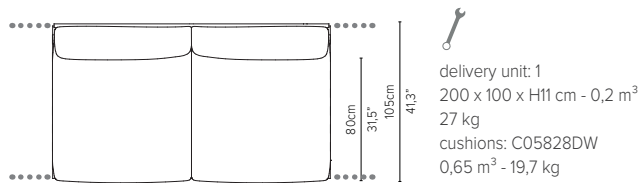

* cannot stand alone and should be attached to another module

05848RS-x - Right arm corner module 189 cm*

delivery unit: 1
200 x 87 x H11 cm - 0,2 m³
26 kg
cushions: C05848RSHW
0,51 m³ - 14,5 kg

* cannot stand alone and should be attached to another module

TOTAL DEPTH 81 CM / 31,9"

05839RS-x - Right arm extension 273 cm*

05839LS-x - Left arm extension 273 cm*

05849RS-x - Right arm corner module 273 cm*

05849LS-x - Left arm corner module 273 cm*

05859RS-x - Right corner extension 273 cm*

05859LS-x - Left corner extension 273 cm*

* Appearances, measurements and weights may slightly differ from reality. The cushions on the drawings are not included in the article.

NATAL ALU SOFA

TECHNICAL DRAWINGS

DEEP SEAT

TOTAL DEPTH 105 CM / 41,3"

05808D-x - Sofa 2-seater 189 cm

05828D-x - Centre module 189 cm*

* cannot stand alone and should be attached to 2 other modules

05838RD-x - Right arm extension 189 cm*

* cannot stand alone and should be attached to another module