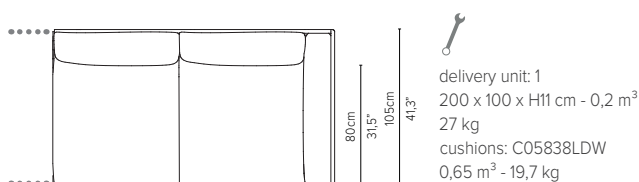

05859LS-x - Left corner extension 273 cm*

* Appearances, measurements and weights may slightly differ from reality. The cushions on the drawings are not included in the article.

NATAL ALU SOFA

TECHNICAL DRAWINGS

DEEP SEAT

TOTAL DEPTH 105 CM / 41,3"

05808D-x - Sofa 2-seater 189 cm

05828D-x - Centre module 189 cm*

* cannot stand alone and should be attached to 2 other modules

05838RD-x - Right arm extension 189 cm*

* cannot stand alone and should be attached to another module

05838LD-x - Left arm extension 189 cm*

* cannot stand alone and should be attached to another module

05848RD-x - Right arm corner module 189 cm*

* cannot stand alone and should be attached to another module