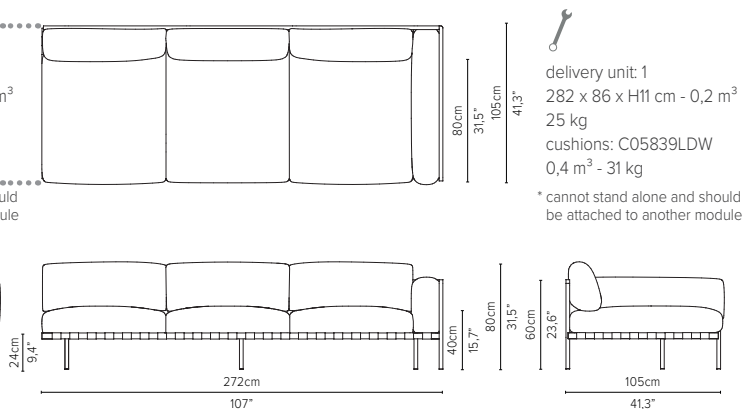

05838LD-x - Left arm extension 189 cm*

* cannot stand alone and should be attached to another module

05848RD-x - Right arm corner module 189 cm*

* cannot stand alone and should be attached to another module

05848LD-x - Left arm corner module 189 cm*

* cannot stand alone and should be attached to another module

* Appearances, measurements and weights may slightly differ from reality. The cushions on the drawings are not included in the article.

NATAL ALU SOFA

TECHNICAL DRAWINGS

DEEP SEAT

TOTAL DEPTH 105 CM / 41,3"

05858RD-x - Right corner extension 189 cm*

05858LD-x - Left corner extension 189 cm*

05809D-x - Sofa 3-seater 273 cm

05829D-x - Centre module 273 cm*

05839RD-x - Right arm extension 273 cm*

05839LD-x - Left arm extension 273 cm*

* Appearances, measurements and weights may slightly differ from reality. The cushions on the drawings are not included in the article.