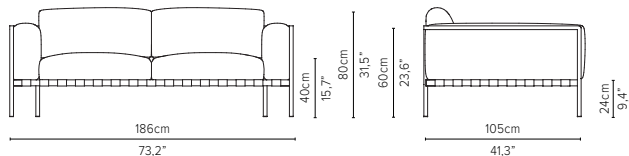

05848LS-x - Left arm module 189 cm*

delivery unit: 1
200 x 87 x H11 cm - 0,2 m³
26 kg
cushions: C05848LSHW
0,51 m³ - 14,5 kg

* cannot stand alone and should be attached to another module

* Appearances, measurements and weights may slightly differ from reality.
The cushions on the drawings are not included in the article.

TOTAL DEPTH 81 CM / 31,9"

05839RS-x - Right arm extension 273 cm*

05839LS-x - Left arm extension 273 cm*

05849RS-x - Right arm corner module 273 cm*

05849LS-x - Left arm corner module 273 cm*

05859RS-x - Right corner extension 273 cm*

05859LS-x - Left corner extension 273 cm*

* Appearances, measurements and weights may slightly differ from reality. The cushions on the drawings are not included in the article.

NATAL ALU SOFA

TECHNICAL DRAWINGS

DEEP SEAT

TOTAL DEPTH 105 CM / 41,3"

05808D-x - Sofa 2-seater 189 cm

05828D-x - Centre module 189 cm*

* cannot stand alone and should be attached to 2 other modules

05838RD-x - Right arm extension 189 cm*

* cannot stand alone and should be attached to another module