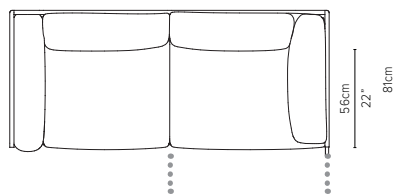

delivery unit: 1
100 x 79 x H11 cm - 0,1 m³
16 kg
cushions: C05802W
0,25 m³ - 7,8 kg

05808S-x - Sofa 2-seater

delivery unit: 1
200 x 87 x H11 cm - 0,2 m³
26 kg
cushions: C05808SHW
0,51 m³ - 14,5 kg

05838RS-x - Right arm extension 189 cm*

delivery unit: 1
200 x 87 x H11 cm - 0,2 m³
26 kg
cushions: C05838RSHW
0,51 m³ - 14,5 kg

* cannot stand alone and should be attached to another module

05838LS-x - Left arm extension 189 cm*

delivery unit: 1
200 x 87 x H11 cm - 0,2 m³
26 kg
cushions: C05838LSHW
0,51 m³ - 14,5 kg

* cannot stand alone and should be attached to another module

05848RS-x - Right arm corner module 189 cm*

delivery unit: 1
200 x 87 x H11 cm - 0,2 m³
26 kg
cushions: C05848RSHW
0,51 m³ - 14,5 kg

* cannot stand alone and should be attached to another module

05848LS-x - Left arm module 189 cm*

delivery unit: 1
200 x 87 x H11 cm - 0,2 m³
26 kg
cushions: C05848LSHW
0,51 m³ - 14,5 kg

* cannot stand alone and should be attached to another module

* Appearances, measurements and weights may slightly differ from reality.
The cushions on the drawings are not included in the article.