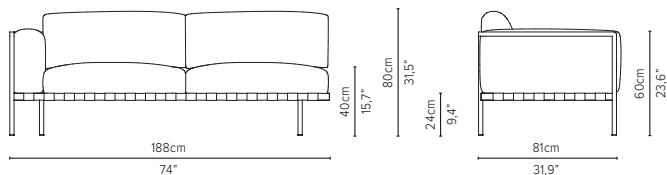

delivery unit: 1
100 x 79 x H11 cm - 0,1 m³
16 kg
cushions: C05802W
0,25 m³ - 7,8 kg

05808S-x - Sofa 2-seater

delivery unit: 1
200 x 87 x H11 cm - 0,2 m³
26 kg
cushions: C05808SHW
0,51 m³ - 14,5 kg

05838RS-x - Right arm extension 189 cm*

delivery unit: 1
200 x 87 x H11 cm - 0,2 m³
26 kg
cushions: C05838RSHW
0,51 m³ - 14,5 kg

* cannot stand alone and should be attached to another module

05838LS-x - Left arm extension 189 cm*

delivery unit: 1
200 x 87 x H11 cm - 0,2 m³
26 kg
cushions: C05838LSHW
0,51 m³ - 14,5 kg

* cannot stand alone and should be attached to another module

05848RS-x - Right arm corner module 189 cm*

delivery unit: 1
200 x 87 x H11 cm - 0,2 m³
26 kg
cushions: C05848RSHW
0,51 m³ - 14,5 kg

* cannot stand alone and should be attached to another module

05848LS-x - Left arm module 189 cm*

delivery unit: 1
200 x 87 x H11 cm - 0,2 m³
26 kg
cushions: C05848LSHW
0,51 m³ - 14,5 kg

* cannot stand alone and should be attached to another module

* Appearances, measurements and weights may slightly differ from reality.
The cushions on the drawings are not included in the article.