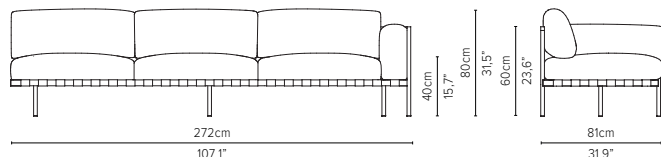

05848LS-x - Left arm module 189 cm*

delivery unit: 1
200 x 87 x H11 cm - 0,2 m³
26 kg
cushions: C05848LSHW
0,51 m³ - 14,5 kg

* cannot stand alone and should be attached to another module

* Appearances, measurements and weights may slightly differ from reality.
The cushions on the drawings are not included in the article.

NATAL ALU SOFA

TECHNICAL DRAWINGS

REGULAR SEAT

TOTAL DEPTH 81 CM / 31,9"

05858RS-x - Right corner extension 189 cm*

05858LS-x - Left corner extension 189 cm*

05828S-x - Center module 189 cm*

05809S-x - Sofa 3-seater 273 cm

05829S-x - Center module 273 cm*

* Appearances, measurements and weights may slightly differ from reality.
The cushions on the drawings are not included in the article.

NATAL ALU SOFA

TECHNICAL DRAWINGS

REGULAR SEAT

TOTAL DEPTH 81 CM / 31,9"

05839RS-x - Right arm extension 273 cm*

05839LS-x - Left arm extension 273 cm*

05849RS-x - Right arm corner module 273 cm*

05849LS-x - Left arm corner module 273 cm*

05859RS-x - Right corner extension 273 cm*