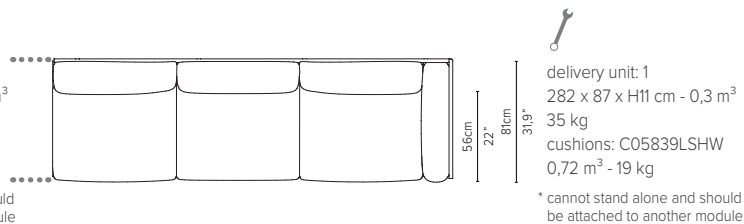

05848LS-x - Left arm module 189 cm*

delivery unit: 1
200 x 87 x H11 cm - 0,2 m³
26 kg
cushions: C05848LSHW
0,51 m³ - 14,5 kg

* cannot stand alone and should be attached to another module

* Appearances, measurements and weights may slightly differ from reality.
The cushions on the drawings are not included in the article.

NATAL ALU SOFA

TECHNICAL DRAWINGS

REGULAR SEAT

TOTAL DEPTH 81 CM / 31,9"

05858RS-x - Right corner extension 189 cm*

05858LS-x - Left corner extension 189 cm*

05828S-x - Center module 189 cm*

05809S-x - Sofa 3-seater 273 cm

05829S-x - Center module 273 cm*

* Appearances, measurements and weights may slightly differ from reality.
The cushions on the drawings are not included in the article.

NATAL ALU SOFA

TECHNICAL DRAWINGS

REGULAR SEAT

TOTAL DEPTH 81 CM / 31,9"

05839RS-x - Right arm extension 273 cm*

05839LS-x - Left arm extension 273 cm*

05849RS-x - Right arm corner module 273 cm*

05849LS-x - Left arm corner module 273 cm*

05859RS-x - Right corner extension 273 cm*