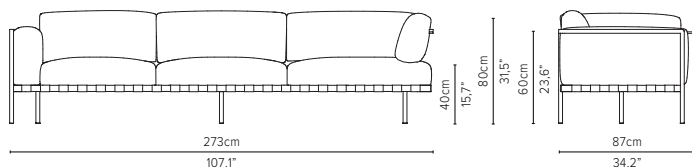

* cannot stand alone and should be attached to another module

05848RS-x - Right arm corner module 189 cm*

delivery unit: 1
200 x 87 x H11 cm - 0,2 m³
26 kg
cushions: C05848RSHW
0,51 m³ - 14,5 kg

* cannot stand alone and should be attached to another module

05848LS-x - Left arm module 189 cm*

delivery unit: 1
200 x 87 x H11 cm - 0,2 m³
26 kg
cushions: C05848LSHW
0,51 m³ - 14,5 kg

* cannot stand alone and should be attached to another module

* Appearances, measurements and weights may slightly differ from reality.
The cushions on the drawings are not included in the article.

TOTAL DEPTH 81 CM / 31,9"

05839RS-x - Right arm extension 273 cm*

05839LS-x - Left arm extension 273 cm*

05849RS-x - Right arm corner module 273 cm*

05849LS-x - Left arm corner module 273 cm*

05859RS-x - Right corner extension 273 cm*

05859LS-x - Left corner extension 273 cm*

* Appearances, measurements and weights may slightly differ from reality. The cushions on the drawings are not included in the article.

NATAL ALU SOFA

TECHNICAL DRAWINGS