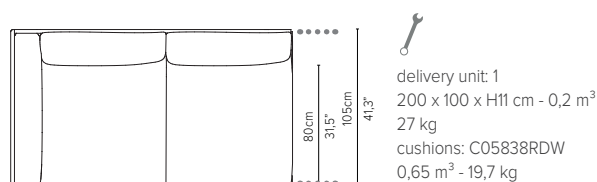

05859LS-x - Left corner extension 273 cm*

* Appearances, measurements and weights may slightly differ from reality. The cushions on the drawings are not included in the article.

NATAL ALU SOFA

TECHNICAL DRAWINGS

DEEP SEAT

TOTAL DEPTH 105 CM / 41,3"

05808D-x - Sofa 2-seater 189 cm

05828D-x - Centre module 189 cm*

* cannot stand alone and should be attached to 2 other modules

05838RD-x - Right arm extension 189 cm*

* cannot stand alone and should be attached to another module

05838LD-x - Left arm extension 189 cm*

* cannot stand alone and should be attached to another module

05848RD-x - Right arm corner module 189 cm*

* cannot stand alone and should be attached to another module