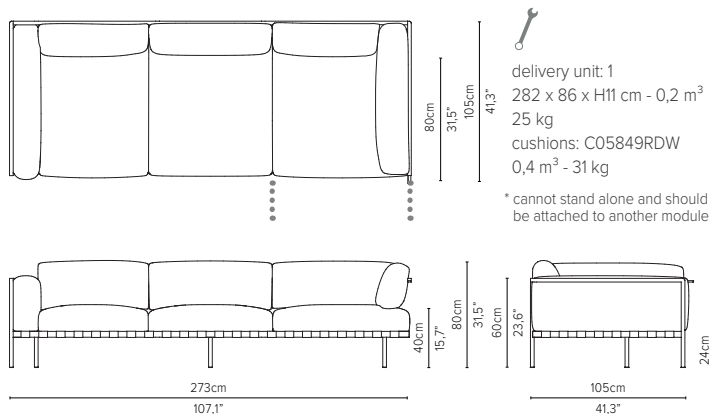

delivery unit: 1
200 x 87 x H11 cm - 0,2 m³
26 kg
cushions: C05838RSHW
0,51 m³ - 14,5 kg

* cannot stand alone and should be attached to another module

05838LS-x - Left arm extension 189 cm*

delivery unit: 1
200 x 87 x H11 cm - 0,2 m³
26 kg
cushions: C05838LSHW
0,51 m³ - 14,5 kg

* cannot stand alone and should be attached to another module

05848RS-x - Right arm corner module 189 cm*

delivery unit: 1
200 x 87 x H11 cm - 0,2 m³
26 kg
cushions: C05848RSHW
0,51 m³ - 14,5 kg

* cannot stand alone and should be attached to another module

05839RD-x - Right arm extension 273 cm*

05839LD-x - Left arm extension 273 cm*

* Appearances, measurements and weights may slightly differ from reality. The cushions on the drawings are not included in the article.

NATAL ALU SOFA

TECHNICAL DRAWINGS

DEEP SEAT

TOTAL DEPTH 105 CM / 41,3"

05849RD-x - Right arm corner module 273 cm*

05849LD-x - Left arm corner module 273 cm*

05859RD-x - Right corner extension 273 cm*

05859LD-x - Left corner extension 273 cm*