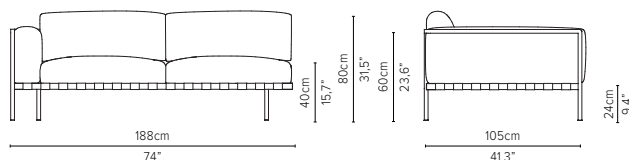

* cannot stand alone and should be attached to another module

05848RS-x - Right arm corner module 189 cm*

delivery unit: 1
200 x 87 x H11 cm - 0,2 m³
26 kg
cushions: C05848RSHW
0,51 m³ - 14,5 kg

* cannot stand alone and should be attached to another module

05859LS-x - Left corner extension 273 cm*

* Appearances, measurements and weights may slightly differ from reality. The cushions on the drawings are not included in the article.

NATAL ALU SOFA

TECHNICAL DRAWINGS

DEEP SEAT

TOTAL DEPTH 105 CM / 41,3"

05808D-x - Sofa 2-seater 189 cm

05828D-x - Centre module 189 cm*

* cannot stand alone and should be attached to 2 other modules

05838RD-x - Right arm extension 189 cm*

* cannot stand alone and should be attached to another module

05838LD-x - Left arm extension 189 cm*

* cannot stand alone and should be attached to another module

05848RD-x - Right arm corner module 189 cm*

* cannot stand alone and should be attached to another module