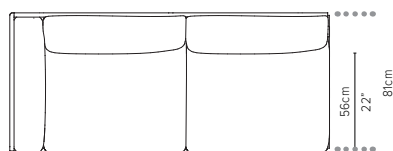

delivery unit: 1
100 x 79 x H11 cm - 0,1 m³
16 kg
cushions: C05802W
0,25 m³ - 7,8 kg

05808S-x - Sofa 2-seater

delivery unit: 1
200 x 87 x H11 cm - 0,2 m³
26 kg
cushions: C05808SHW
0,51 m³ - 14,5 kg

05838RS-x - Right arm extension 189 cm*

delivery unit: 1
200 x 87 x H11 cm - 0,2 m³
26 kg
cushions: C05838RSHW
0,51 m³ - 14,5 kg

* cannot stand alone and should be attached to another module

05838LS-x - Left arm extension 189 cm*

delivery unit: 1
200 x 87 x H11 cm - 0,2 m³
26 kg
cushions: C05838LSHW
0,51 m³ - 14,5 kg

* cannot stand alone and should be attached to another module

05848RS-x - Right arm corner module 189 cm*

delivery unit: 1
200 x 87 x H11 cm - 0,2 m³
26 kg
cushions: C05848RSHW
0,51 m³ - 14,5 kg

* cannot stand alone and should be attached to another module

05848LS-x - Left arm module 189 cm*

delivery unit: 1
200 x 87 x H11 cm - 0,2 m³
26 kg
cushions: C05848LSHW
0,51 m³ - 14,5 kg

* cannot stand alone and should be attached to another module

* Appearances, measurements and weights may slightly differ from reality.
The cushions on the drawings are not included in the article.