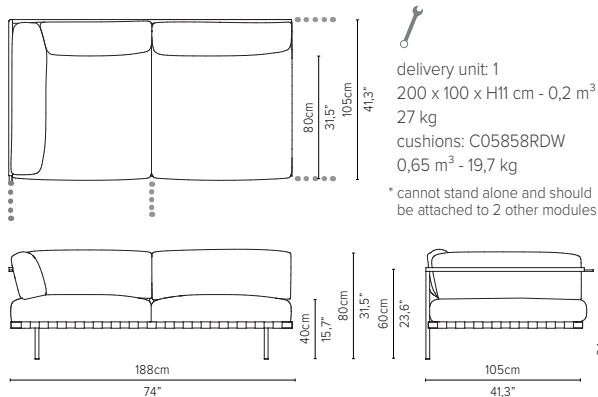

NATAL ALU SOFA

TECHNICAL DRAWINGS

DEEP SEAT

TOTAL DEPTH 105 CM / 41,3"

05858RD-x - Right corner extension 189 cm*