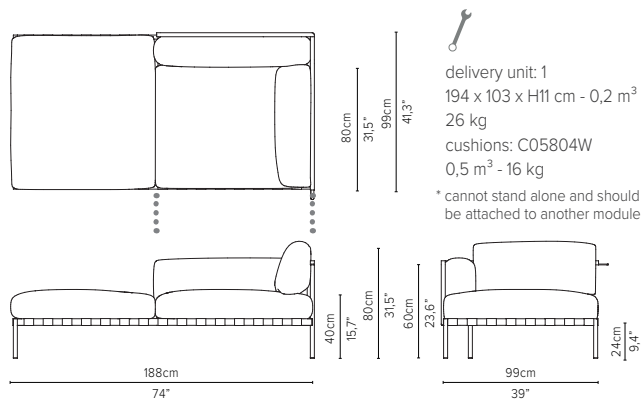

* cannot stand alone and should be attached to another module

05848RS-x - Right arm corner module 189 cm*

delivery unit: 1
200 x 87 x H11 cm - 0,2 m³
26 kg
cushions: C05848RSHW
0,51 m³ - 14,5 kg

* cannot stand alone and should be attached to another module

05839RD-x - Right arm extension 273 cm*

05839LD-x - Left arm extension 273 cm*

* Appearances, measurements and weights may slightly differ from reality. The cushions on the drawings are not included in the article.

* Appearances, measurements and weights may slightly differ from reality.
The cushions on the drawings are not included in the article.

NATAL ALU SOFA

TECHNICAL DRAWINGS

MERIDIENNES

TOTAL DEPTH 188 CM / 74"

05868 - Meridienne left stand alone 188 cm

05869 - Meridienne right stand alone 188 cm

05803 - Meridienne left modular 188 cm*

05804 - Meridienne right modular 188 cm*

058C - X Connector

 A connector is needed to connect two modules lengthwise