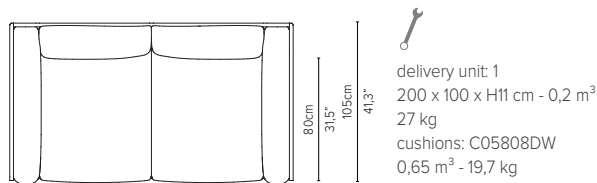

05848LS-x - Left arm module 189 cm*

delivery unit: 1
200 x 87 x H11 cm - 0,2 m³
26 kg
cushions: C05848LSHW
0,51 m³ - 14,5 kg

* cannot stand alone and should be attached to another module

* Appearances, measurements and weights may slightly differ from reality.
The cushions on the drawings are not included in the article.

TOTAL DEPTH 81 CM / 31,9"

05839RS-x - Right arm extension 273 cm*

05839LS-x - Left arm extension 273 cm*

05849RS-x - Right arm corner module 273 cm*

05849LS-x - Left arm corner module 273 cm*

05859RS-x - Right corner extension 273 cm*

05859LS-x - Left corner extension 273 cm*

* Appearances, measurements and weights may slightly differ from reality. The cushions on the drawings are not included in the article.

NATAL ALU SOFA

TECHNICAL DRAWINGS

DEEP SEAT

TOTAL DEPTH 105 CM / 41,3"

05808D-x - Sofa 2-seater 189 cm

05828D-x - Centre module 189 cm*

* cannot stand alone and should be attached to 2 other modules

05838RD-x - Right arm extension 189 cm*

* cannot stand alone and should be attached to another module