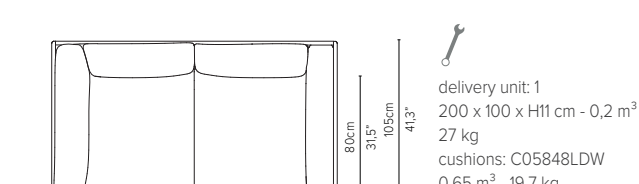

05838LD-x - Left arm extension 189 cm*

* cannot stand alone and should be attached to another module

05848RD-x - Right arm corner module 189 cm*

* cannot stand alone and should be attached to another module

05848LD-x - Left arm corner module 189 cm*

* cannot stand alone and should be attached to another module

* Appearances, measurements and weights may slightly differ from reality. The cushions on the drawings are not included in the article.