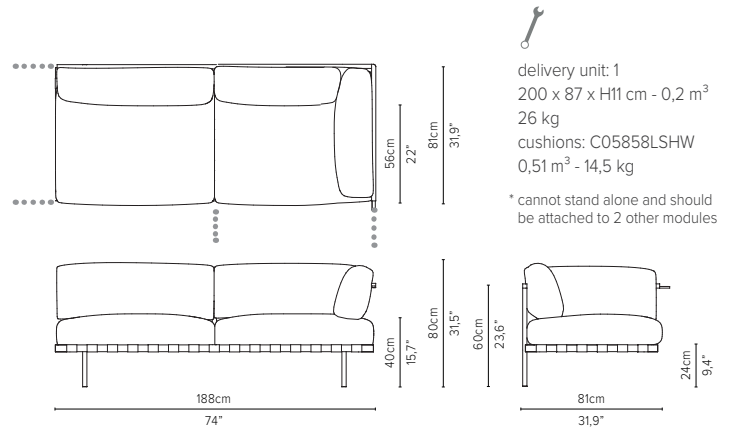

delivery unit: 1
200 x 87 x H11 cm - 0,2 m³
26 kg
cushions: C05838RSHW
0,51 m³ - 14,5 kg

* cannot stand alone and should be attached to another module

05838LS-x - Left arm extension 189 cm*

delivery unit: 1
200 x 87 x H11 cm - 0,2 m³
26 kg
cushions: C05838LSHW
0,51 m³ - 14,5 kg

* cannot stand alone and should be attached to another module

05848RS-x - Right arm corner module 189 cm*

delivery unit: 1
200 x 87 x H11 cm - 0,2 m³
26 kg
cushions: C05848RSHW
0,51 m³ - 14,5 kg

* cannot stand alone and should be attached to another module

05848LS-x - Left arm module 189 cm*

delivery unit: 1
200 x 87 x H11 cm - 0,2 m³
26 kg
cushions: C05848LSHW
0,51 m³ - 14,5 kg

* cannot stand alone and should be attached to another module

* Appearances, measurements and weights may slightly differ from reality.
The cushions on the drawings are not included in the article.

NATAL ALU SOFA

TECHNICAL DRAWINGS

REGULAR SEAT

TOTAL DEPTH 81 CM / 31,9"

05858RS-x - Right corner extension 189 cm*

05858LS-x - Left corner extension 189 cm*

05828S-x - Center module 189 cm*

05809S-x - Sofa 3-seater 273 cm