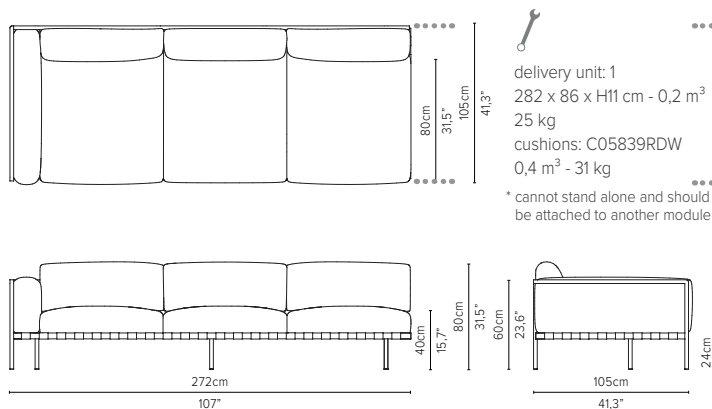

05838LD-x - Left arm extension 189 cm*

* cannot stand alone and should be attached to another module

05848RD-x - Right arm corner module 189 cm*

* cannot stand alone and should be attached to another module

05848LD-x - Left arm corner module 189 cm*

* cannot stand alone and should be attached to another module

* Appearances, measurements and weights may slightly differ from reality. The cushions on the drawings are not included in the article.

NATAL ALU SOFA

TECHNICAL DRAWINGS

DEEP SEAT

TOTAL DEPTH 105 CM / 41,3"

05858RD-x - Right corner extension 189 cm*

05858LD-x - Left corner extension 189 cm*

05809D-x - Sofa 3-seater 273 cm

05829D-x - Centre module 273 cm*

05839RD-x - Right arm extension 273 cm*

05839LD-x - Left arm extension 273 cm*

* Appearances, measurements and weights may slightly differ from reality. The cushions on the drawings are not included in the article.