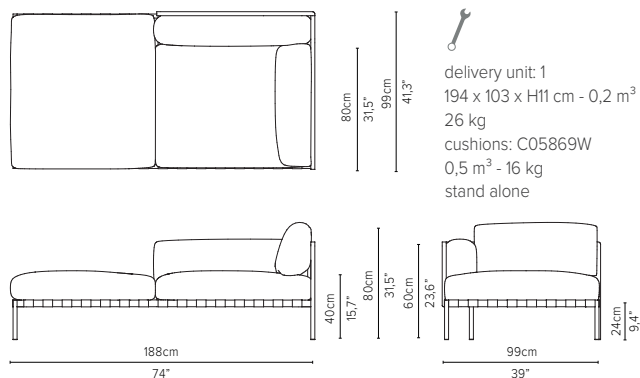

05869 - Meridienne right stand alone 188 cm