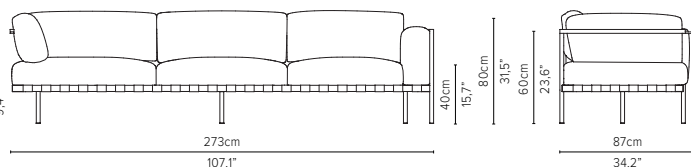

* cannot stand alone and should be attached to another module

05848RS-x - Right arm corner module 189 cm*

delivery unit: 1
200 x 87 x H11 cm - 0,2 m³
26 kg
cushions: C05848RSHW
0,51 m³ - 14,5 kg

* cannot stand alone and should be attached to another module

05848LS-x - Left arm module 189 cm*

delivery unit: 1
200 x 87 x H11 cm - 0,2 m³
26 kg
cushions: C05848LSHW
0,51 m³ - 14,5 kg

* cannot stand alone and should be attached to another module

* Appearances, measurements and weights may slightly differ from reality.
The cushions on the drawings are not included in the article.

TOTAL DEPTH 81 CM / 31,9"

05839RS-x - Right arm extension 273 cm*

05839LS-x - Left arm extension 273 cm*

05849RS-x - Right arm corner module 273 cm*

05849LS-x - Left arm corner module 273 cm*

05859RS-x - Right corner extension 273 cm*

05859LS-x - Left corner extension 273 cm*

* Appearances, measurements and weights may slightly differ from reality. The cushions on the drawings are not included in the article.

NATAL ALU SOFA

TECHNICAL DRAWINGS