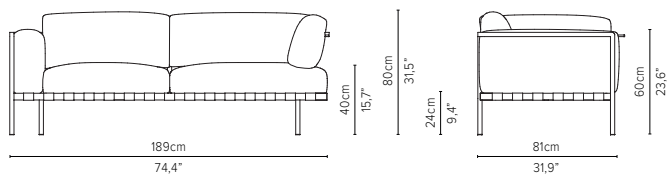

delivery unit: 1
100 x 79 x H11 cm - 0,1 m³
16 kg
cushions: C05802W
0,25 m³ - 7,8 kg

05808S-x - Sofa 2-seater

delivery unit: 1
200 x 87 x H11 cm - 0,2 m³
26 kg
cushions: C05808SHW
0,51 m³ - 14,5 kg

05838RS-x - Right arm extension 189 cm*

delivery unit: 1
200 x 87 x H11 cm - 0,2 m³
26 kg
cushions: C05838RSHW
0,51 m³ - 14,5 kg

* cannot stand alone and should be attached to another module

05838LS-x - Left arm extension 189 cm*

delivery unit: 1
200 x 87 x H11 cm - 0,2 m³
26 kg
cushions: C05838LSHW
0,51 m³ - 14,5 kg

* cannot stand alone and should be attached to another module

05848RS-x - Right arm corner module 189 cm*

delivery unit: 1
200 x 87 x H11 cm - 0,2 m³
26 kg
cushions: C05848RSHW
0,51 m³ - 14,5 kg

* cannot stand alone and should be attached to another module

05848LS-x - Left arm module 189 cm*

delivery unit: 1
200 x 87 x H11 cm - 0,2 m³
26 kg
cushions: C05848LSHW
0,51 m³ - 14,5 kg

* cannot stand alone and should be attached to another module

* Appearances, measurements and weights may slightly differ from reality.
The cushions on the drawings are not included in the article.