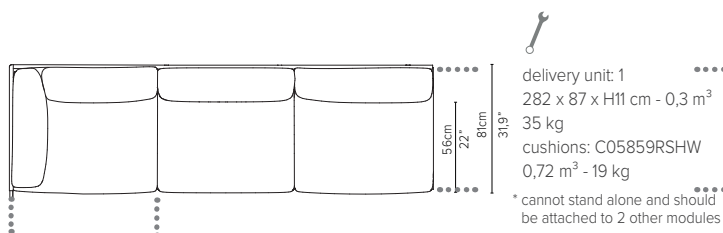

05848LS-x - Left arm module 189 cm*

delivery unit: 1
200 x 87 x H11 cm - 0,2 m³
26 kg
cushions: C05848LSHW
0,51 m³ - 14,5 kg

* cannot stand alone and should be attached to another module

* Appearances, measurements and weights may slightly differ from reality.
The cushions on the drawings are not included in the article.

05829S-x - Center module 273 cm*

* Appearances, measurements and weights may slightly differ from reality.
The cushions on the drawings are not included in the article.

NATAL ALU SOFA

TECHNICAL DRAWINGS

REGULAR SEAT

TOTAL DEPTH 81 CM / 31,9"

05839RS-x - Right arm extension 273 cm*

05839LS-x - Left arm extension 273 cm*

05849RS-x - Right arm corner module 273 cm*

05849LS-x - Left arm corner module 273 cm*

05859RS-x - Right corner extension 273 cm*

05859LS-x - Left corner extension 273 cm*

* Appearances, measurements and weights may slightly differ from reality. The cushions on the drawings are not included in the article.

NATAL ALU SOFA

TECHNICAL DRAWINGS