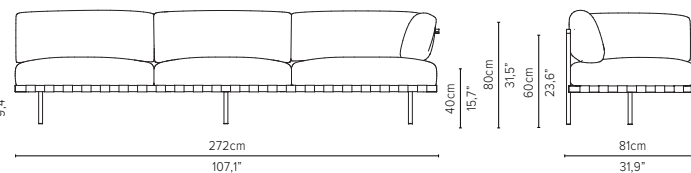

05848LS-x - Left arm module 189 cm*

delivery unit: 1
200 x 87 x H11 cm - 0,2 m³
26 kg
cushions: C05848LSHW
0,51 m³ - 14,5 kg

* cannot stand alone and should be attached to another module

* Appearances, measurements and weights may slightly differ from reality.
The cushions on the drawings are not included in the article.

05829S-x - Center module 273 cm*

* Appearances, measurements and weights may slightly differ from reality.
The cushions on the drawings are not included in the article.

NATAL ALU SOFA

TECHNICAL DRAWINGS

REGULAR SEAT

TOTAL DEPTH 81 CM / 31,9"

05839RS-x - Right arm extension 273 cm*

05839LS-x - Left arm extension 273 cm*

05849RS-x - Right arm corner module 273 cm*

05849LS-x - Left arm corner module 273 cm*

05859RS-x - Right corner extension 273 cm*

05859LS-x - Left corner extension 273 cm*

* Appearances, measurements and weights may slightly differ from reality. The cushions on the drawings are not included in the article.

NATAL ALU SOFA

TECHNICAL DRAWINGS