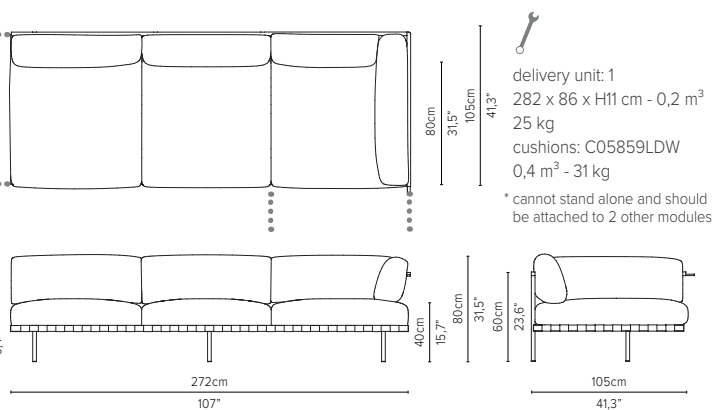

* cannot stand alone and should be attached to another module

05848RS-x - Right arm corner module 189 cm*

delivery unit: 1
200 x 87 x H11 cm - 0,2 m³
26 kg
cushions: C05848RSHW
0,51 m³ - 14,5 kg

* cannot stand alone and should be attached to another module

05839RD-x - Right arm extension 273 cm*

05839LD-x - Left arm extension 273 cm*

* Appearances, measurements and weights may slightly differ from reality. The cushions on the drawings are not included in the article.

NATAL ALU SOFA

TECHNICAL DRAWINGS

DEEP SEAT

TOTAL DEPTH 105 CM / 41,3"

05849RD-x - Right arm corner module 273 cm*

05849LD-x - Left arm corner module 273 cm*

05859RD-x - Right corner extension 273 cm*

05859LD-x - Left corner extension 273 cm*

* Appearances, measurements and weights may slightly differ from reality.
The cushions on the drawings are not included in the article.

NATAL ALU SOFA

TECHNICAL DRAWINGS

MERIDIENNES

TOTAL DEPTH 188 CM / 74"