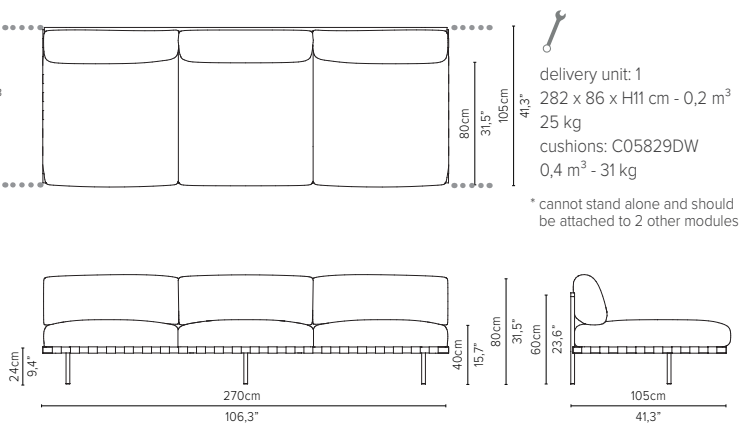

05838LD-x - Left arm extension 189 cm*

* cannot stand alone and should be attached to another module

05848RD-x - Right arm corner module 189 cm*

* cannot stand alone and should be attached to another module

05848LD-x - Left arm corner module 189 cm*

* cannot stand alone and should be attached to another module

* Appearances, measurements and weights may slightly differ from reality. The cushions on the drawings are not included in the article.

NATAL ALU SOFA

TECHNICAL DRAWINGS

DEEP SEAT

TOTAL DEPTH 105 CM / 41,3"

05858RD-x - Right corner extension 189 cm*

05858LD-x - Left corner extension 189 cm*

05809D-x - Sofa 3-seater 273 cm

05829D-x - Centre module 273 cm*

05839RD-x - Right arm extension 273 cm*

05839LD-x - Left arm extension 273 cm*

* Appearances, measurements and weights may slightly differ from reality. The cushions on the drawings are not included in the article.