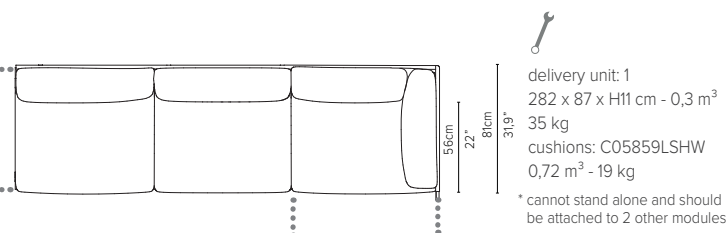

05848LS-x - Left arm module 189 cm*

delivery unit: 1
200 x 87 x H11 cm - 0,2 m³
26 kg
cushions: C05848LSHW
0,51 m³ - 14,5 kg

* cannot stand alone and should be attached to another module

* Appearances, measurements and weights may slightly differ from reality.
The cushions on the drawings are not included in the article.

05829S-x - Center module 273 cm*

* Appearances, measurements and weights may slightly differ from reality.
The cushions on the drawings are not included in the article.

NATAL ALU SOFA

TECHNICAL DRAWINGS

REGULAR SEAT

TOTAL DEPTH 81 CM / 31,9"

05839RS-x - Right arm extension 273 cm*

05839LS-x - Left arm extension 273 cm*

05849RS-x - Right arm corner module 273 cm*

05849LS-x - Left arm corner module 273 cm*

05859RS-x - Right corner extension 273 cm*

05859LS-x - Left corner extension 273 cm*

* Appearances, measurements and weights may slightly differ from reality. The cushions on the drawings are not included in the article.

NATAL ALU SOFA

TECHNICAL DRAWINGS