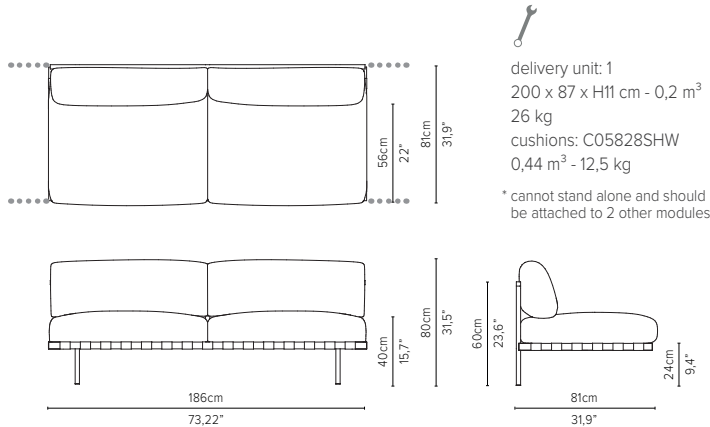

delivery unit: 1
200 x 87 x H11 cm - 0,2 m³
26 kg
cushions: C05838RSHW
0,51 m³ - 14,5 kg

* cannot stand alone and should be attached to another module

05838LS-x - Left arm extension 189 cm*

delivery unit: 1
200 x 87 x H11 cm - 0,2 m³
26 kg
cushions: C05838LSHW
0,51 m³ - 14,5 kg

* cannot stand alone and should be attached to another module

05848RS-x - Right arm corner module 189 cm*

delivery unit: 1
200 x 87 x H11 cm - 0,2 m³
26 kg
cushions: C05848RSHW
0,51 m³ - 14,5 kg

* cannot stand alone and should be attached to another module

05848LS-x - Left arm module 189 cm*

delivery unit: 1
200 x 87 x H11 cm - 0,2 m³
26 kg
cushions: C05848LSHW
0,51 m³ - 14,5 kg

* cannot stand alone and should be attached to another module

* Appearances, measurements and weights may slightly differ from reality.
The cushions on the drawings are not included in the article.

NATAL ALU SOFA

TECHNICAL DRAWINGS

REGULAR SEAT

TOTAL DEPTH 81 CM / 31,9"

05858RS-x - Right corner extension 189 cm*

05858LS-x - Left corner extension 189 cm*

05828S-x - Center module 189 cm*

05809S-x - Sofa 3-seater 273 cm