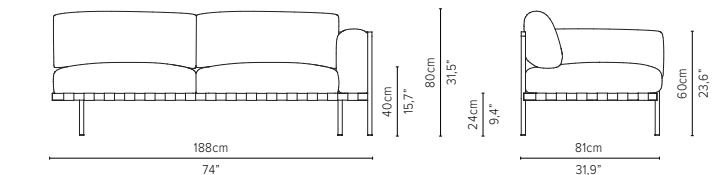

delivery unit: 1
100 x 79 x H11 cm - 0,1 m³
16 kg
cushions: C05802W
0,25 m³ - 7,8 kg

05808S-x - Sofa 2-seater

delivery unit: 1
200 x 87 x H11 cm - 0,2 m³
26 kg
cushions: C05808SHW
0,51 m³ - 14,5 kg

05838RS-x - Right arm extension 189 cm*

delivery unit: 1
200 x 87 x H11 cm - 0,2 m³
26 kg
cushions: C05838RSHW
0,51 m³ - 14,5 kg

* cannot stand alone and should be attached to another module

05838LS-x - Left arm extension 189 cm*

delivery unit: 1
200 x 87 x H11 cm - 0,2 m³
26 kg
cushions: C05838LSHW
0,51 m³ - 14,5 kg

* cannot stand alone and should be attached to another module

05848RS-x - Right arm corner module 189 cm*

delivery unit: 1
200 x 87 x H11 cm - 0,2 m³
26 kg
cushions: C05848RSHW
0,51 m³ - 14,5 kg

* cannot stand alone and should be attached to another module

05848LS-x - Left arm module 189 cm*

delivery unit: 1
200 x 87 x H11 cm - 0,2 m³
26 kg
cushions: C05848LSHW
0,51 m³ - 14,5 kg

* cannot stand alone and should be attached to another module

* Appearances, measurements and weights may slightly differ from reality.
The cushions on the drawings are not included in the article.