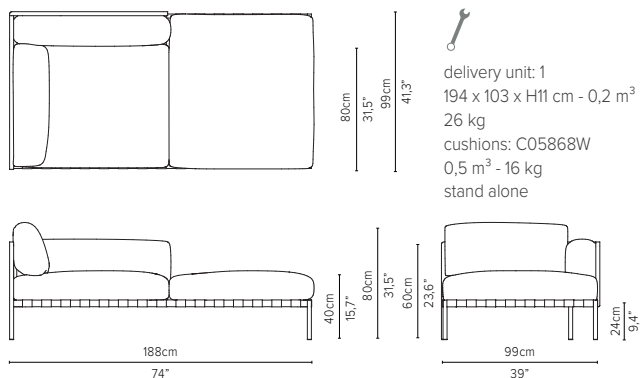

NATAL ALU SOFA

TECHNICAL DRAWINGS

MERIDIENNES

TOTAL DEPTH 188 CM / 74"

05868 - Meridienne left stand alone 188 cm