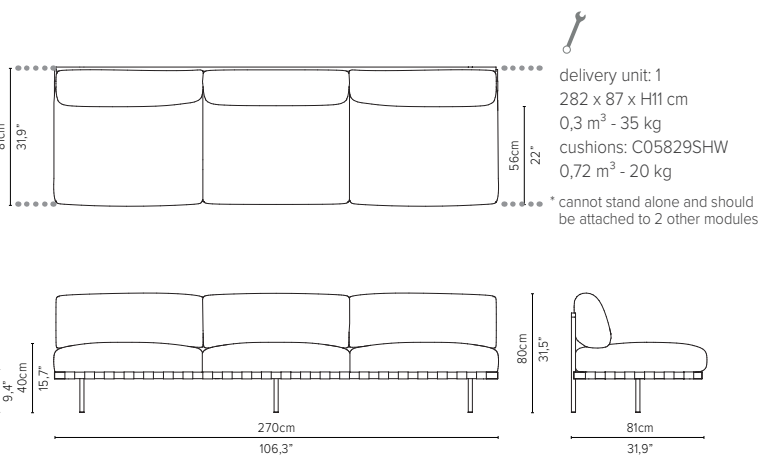

* cannot stand alone and should be attached to another module

05848RS-x - Right arm corner module 189 cm*

delivery unit: 1
200 x 87 x H11 cm - 0,2 m³
26 kg
cushions: C05848RSHW
0,51 m³ - 14,5 kg

* cannot stand alone and should be attached to another module

05848LS-x - Left arm module 189 cm*

delivery unit: 1
200 x 87 x H11 cm - 0,2 m³
26 kg
cushions: C05848LSHW
0,51 m³ - 14,5 kg

* cannot stand alone and should be attached to another module

* Appearances, measurements and weights may slightly differ from reality.
The cushions on the drawings are not included in the article.

NATAL ALU SOFA

TECHNICAL DRAWINGS

REGULAR SEAT

TOTAL DEPTH 81 CM / 31,9"

05858RS-x - Right corner extension 189 cm*

05858LS-x - Left corner extension 189 cm*

05828S-x - Center module 189 cm*

05809S-x - Sofa 3-seater 273 cm

05829S-x - Center module 273 cm*

* Appearances, measurements and weights may slightly differ from reality.
The cushions on the drawings are not included in the article.

NATAL ALU SOFA

TECHNICAL DRAWINGS

REGULAR SEAT