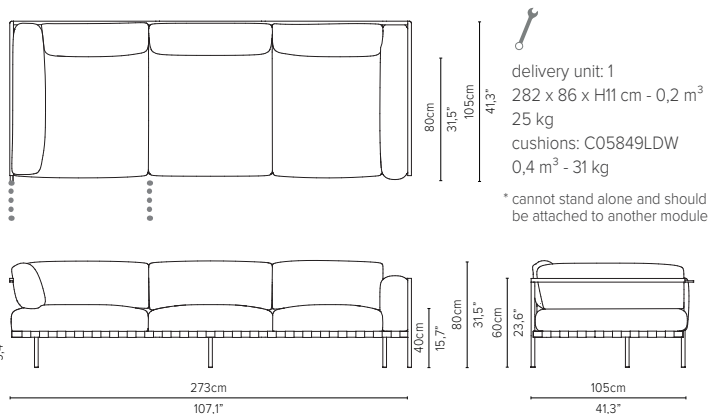

* cannot stand alone and should be attached to another module

05848RS-x - Right arm corner module 189 cm*

delivery unit: 1
200 x 87 x H11 cm - 0,2 m³
26 kg
cushions: C05848RSHW
0,51 m³ - 14,5 kg

* cannot stand alone and should be attached to another module

05839RD-x - Right arm extension 273 cm*

05839LD-x - Left arm extension 273 cm*

* Appearances, measurements and weights may slightly differ from reality. The cushions on the drawings are not included in the article.

NATAL ALU SOFA

TECHNICAL DRAWINGS

DEEP SEAT

TOTAL DEPTH 105 CM / 41,3"

05849RD-x - Right arm corner module 273 cm*

05849LD-x - Left arm corner module 273 cm*

05859RD-x - Right corner extension 273 cm*

05859LD-x - Left corner extension 273 cm*

* Appearances, measurements and weights may slightly differ from reality.
The cushions on the drawings are not included in the article.

NATAL ALU SOFA

TECHNICAL DRAWINGS

MERIDIENNES

TOTAL DEPTH 188 CM / 74"