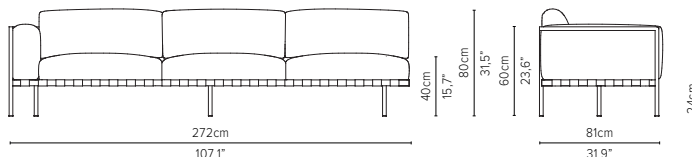

05848LS-x - Left arm module 189 cm*

delivery unit: 1
200 x 87 x H11 cm - 0,2 m³
26 kg
cushions: C05848LSHW
0,51 m³ - 14,5 kg

* cannot stand alone and should be attached to another module

* Appearances, measurements and weights may slightly differ from reality.
The cushions on the drawings are not included in the article.

NATAL ALU SOFA

TECHNICAL DRAWINGS

REGULAR SEAT

TOTAL DEPTH 81 CM / 31,9"

05858RS-x - Right corner extension 189 cm*

05858LS-x - Left corner extension 189 cm*

05828S-x - Center module 189 cm*

05809S-x - Sofa 3-seater 273 cm

05829S-x - Center module 273 cm*

* Appearances, measurements and weights may slightly differ from reality.
The cushions on the drawings are not included in the article.

NATAL ALU SOFA

TECHNICAL DRAWINGS

REGULAR SEAT

TOTAL DEPTH 81 CM / 31,9"

05839RS-x - Right arm extension 273 cm*

05839LS-x - Left arm extension 273 cm*

05849RS-x - Right arm corner module 273 cm*

05849LS-x - Left arm corner module 273 cm*

05859RS-x - Right corner extension 273 cm*