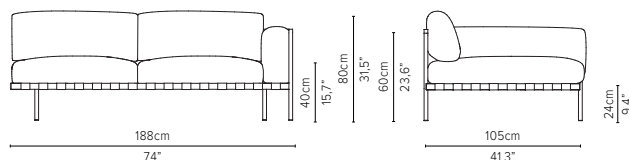

05848LS-x - Left arm module 189 cm*

delivery unit: 1
200 x 87 x H11 cm - 0,2 m³
26 kg
cushions: C05848LSHW
0,51 m³ - 14,5 kg

* cannot stand alone and should be attached to another module

* Appearances, measurements and weights may slightly differ from reality.
The cushions on the drawings are not included in the article.

05859LS-x - Left corner extension 273 cm*

* Appearances, measurements and weights may slightly differ from reality. The cushions on the drawings are not included in the article.

NATAL ALU SOFA

TECHNICAL DRAWINGS

DEEP SEAT

TOTAL DEPTH 105 CM / 41,3"

05808D-x - Sofa 2-seater 189 cm

05828D-x - Centre module 189 cm*

* cannot stand alone and should be attached to 2 other modules

05838RD-x - Right arm extension 189 cm*

* cannot stand alone and should be attached to another module

05838LD-x - Left arm extension 189 cm*

* cannot stand alone and should be attached to another module

05848RD-x - Right arm corner module 189 cm*

* cannot stand alone and should be attached to another module