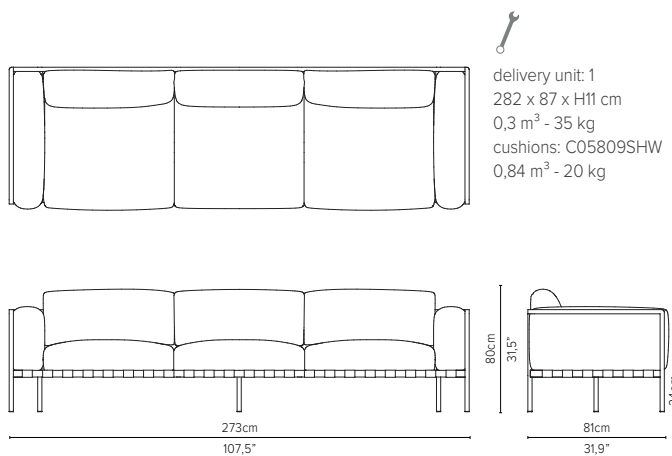

* cannot stand alone and should be attached to another module

05848RS-x - Right arm corner module 189 cm*

delivery unit: 1
200 x 87 x H11 cm - 0,2 m³
26 kg
cushions: C05848RSHW
0,51 m³ - 14,5 kg

* cannot stand alone and should be attached to another module

05848LS-x - Left arm module 189 cm*

delivery unit: 1
200 x 87 x H11 cm - 0,2 m³
26 kg
cushions: C05848LSHW
0,51 m³ - 14,5 kg

* cannot stand alone and should be attached to another module

* Appearances, measurements and weights may slightly differ from reality.
The cushions on the drawings are not included in the article.

NATAL ALU SOFA

TECHNICAL DRAWINGS

REGULAR SEAT

TOTAL DEPTH 81 CM / 31,9"

05858RS-x - Right corner extension 189 cm*

05858LS-x - Left corner extension 189 cm*

05828S-x - Center module 189 cm*

05809S-x - Sofa 3-seater 273 cm

05829S-x - Center module 273 cm*

* Appearances, measurements and weights may slightly differ from reality.
The cushions on the drawings are not included in the article.

NATAL ALU SOFA

TECHNICAL DRAWINGS

REGULAR SEAT