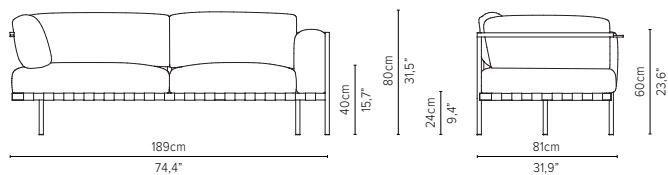

delivery unit: 1
100 x 79 x H11 cm - 0,1 m³
16 kg
cushions: C05802W
0,25 m³ - 7,8 kg

05808S-x - Sofa 2-seater

delivery unit: 1
200 x 87 x H11 cm - 0,2 m³
26 kg
cushions: C05808SHW
0,51 m³ - 14,5 kg

05838RS-x - Right arm extension 189 cm*

delivery unit: 1
200 x 87 x H11 cm - 0,2 m³
26 kg
cushions: C05838RSHW
0,51 m³ - 14,5 kg

* cannot stand alone and should be attached to another module

05838LS-x - Left arm extension 189 cm*

delivery unit: 1
200 x 87 x H11 cm - 0,2 m³
26 kg
cushions: C05838LSHW
0,51 m³ - 14,5 kg

* cannot stand alone and should be attached to another module

05848RS-x - Right arm corner module 189 cm*

delivery unit: 1
200 x 87 x H11 cm - 0,2 m³
26 kg
cushions: C05848RSHW
0,51 m³ - 14,5 kg

* cannot stand alone and should be attached to another module

05848LS-x - Left arm module 189 cm*

delivery unit: 1
200 x 87 x H11 cm - 0,2 m³
26 kg
cushions: C05848LSHW
0,51 m³ - 14,5 kg

* cannot stand alone and should be attached to another module

* Appearances, measurements and weights may slightly differ from reality.
The cushions on the drawings are not included in the article.