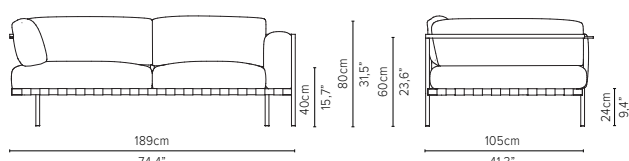

05859LS-x - Left corner extension 273 cm*

* Appearances, measurements and weights may slightly differ from reality. The cushions on the drawings are not included in the article.

NATAL ALU SOFA

TECHNICAL DRAWINGS

DEEP SEAT

TOTAL DEPTH 105 CM / 41,3"

05808D-x - Sofa 2-seater 189 cm

05828D-x - Centre module 189 cm*

* cannot stand alone and should be attached to 2 other modules

05838RD-x - Right arm extension 189 cm*

* cannot stand alone and should be attached to another module

05838LD-x - Left arm extension 189 cm*

* cannot stand alone and should be attached to another module

05848RD-x - Right arm corner module 189 cm*

* cannot stand alone and should be attached to another module

05848LD-x - Left arm corner module 189 cm*

* cannot stand alone and should be attached to another module

* Appearances, measurements and weights may slightly differ from reality. The cushions on the drawings are not included in the article.