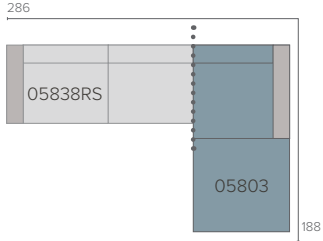

NATAL ALU SOFA SETS

STUDIO SEGERS

SET 1A
 Frame: 05838RS + 05803
 Cushions: C05838RSHW + C05803W

SET 1B
 Frame: 05838LS + 05804
 Cushions: C05838LSHW + C05804W

SET 2A
 Frame: 05839RS + 05803
 Cushions: C05839RSHW + C05803W

SET 2B
 Frame: 05839LS + 05804
 Cushions: C05839LSHW + C05804W

SET 3
 Frame: 05849LS + 05838RS
 Cushions: C05849LSHW + C05838RSHW

SET 4
 Frame: 05838RS + 05858LS + 05839LS
 Cushions: C05838RSHW + C05858LSHW + C05839LSHW
 Connector: A58C-x