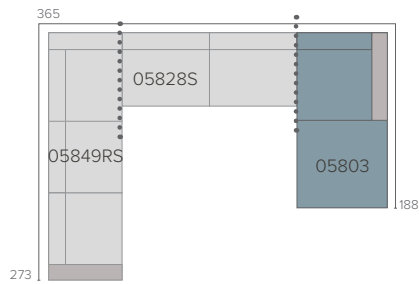

SET 2B
 Frame: 05839LS + 05804
 Cushions: C05839LSHW + C05804W

SET 3
 Frame: 05849LS + 05838RS
 Cushions: C05849LSHW + C05838RSHW

SET 4
 Frame: 05838RS + 05858LS + 05839LS
 Cushions: C05838RSHW + C05858LSHW + C05839LSHW
 Connector: A58C-x

NATAL ALU SOFA SETS

STUDIO SEGERS

00-White 89-Wengé 35

Combination examples
Exemples de combinaison
Combinatievoorbeelden

Deep Seat =  Arm Rest = 
Meridienne Seat = 

SET 5A
Frame: 05849RS + 05839LS
Cushions: C05849RSHW + C05839LSHW

SET 5B
Frame: 05839RS + 05849LS
Cushions: C05839RSHW + C05849LSHW

SET 6A
Frame: 05849RS + 05828S + 05803
Cushions: C05849RSHW + C05828SHW + C05803W

SET 6B
Frame: 05804 + 05828S + 05849LS
Cushions: C05804W + C05828SHW + C05849LSHW