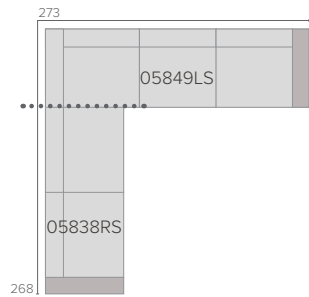

NATAL ALU SOFA SETS

STUDIO SEGERS

SET 1A
 Frame: 05838RS + 05803
 Cushions: C05838RSHW + C05803W

SET 1B
 Frame: 05838LS + 05804
 Cushions: C05838LSHW + C05804W

SET 2A
 Frame: 05839RS + 05803
 Cushions: C05839RSHW + C05803W

SET 2B
 Frame: 05839LS + 05804
 Cushions: C05839LSHW + C05804W

SET 3
 Frame: 05849LS + 05838RS
 Cushions: C05849LSHW + C05838RSHW

SET 4
 Frame: 05838RS + 05858LS + 05839LS
 Cushions: C05838RSHW + C05858LSHW + C05839LSHW
 Connector: A58C-x