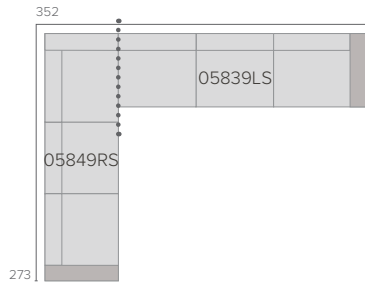

SET 2B
 Frame: 05839LS + 05804
 Cushions: C05839LSHW + C05804W

SET 3
 Frame: 05849LS + 05838RS
 Cushions: C05849LSHW + C05838RSHW

SET 4
 Frame: 05838RS + 05858LS + 05839LS
 Cushions: C05838RSHW + C05858LSHW + C05839LSHW
 Connector: A58C-x

NATAL ALU SOFA SETS

STUDIO SEGERS

00-White 89-Wengé 35

Combination examples
Exemples de combinaison
Combinatievoorbeelden

Deep Seat =  Arm Rest = 
Meridienne Seat = 

SET 5A
Frame: 05849RS + 05839LS
Cushions: C05849RSHW + C05839LSHW