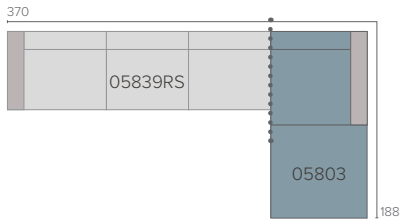

NATAL ALU SOFA SETS

STUDIO SEGERS

SET 1A
 Frame: 05838RS + 05803
 Cushions: C05838RSHW + C05803W

SET 1B
 Frame: 05838LS + 05804
 Cushions: C05838LSHW + C05804W

SET 2A
 Frame: 05839RS + 05803
 Cushions: C05839RSHW + C05803W

SET 2B
 Frame: 05839LS + 05804
 Cushions: C05839LSHW + C05804W

SET 3
 Frame: 05849LS + 05838RS
 Cushions: C05849LSHW + C05838RSHW

SET 4
 Frame: 05838RS + 05858LS + 05839LS
 Cushions: C05838RSHW + C05858LSHW + C05839LSHW
 Connector: A58C-x