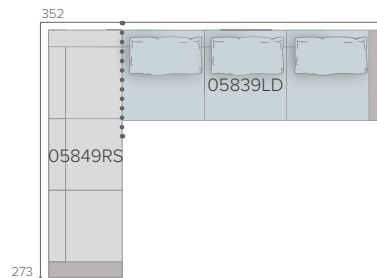

SET 9
Frame: 05804 + 05828S + 05829S + 05849LS
Cushions: C05804W + C05828SHW + C05829SHW + C05849LSHW
Connector: A58C-x

SET 10
Frame: 05838RS + 05838LS
Cushions: C05838RSHW + C05838LSHW
Connector: A58C-x

SET 11
Frame: 05868 + 05869
Cushions: C05868W + C05869W

SET 12
Frame: 05838RS + 05849LD
Cushions: C05838RSHW + C05849LDW
Casual back cushion: 3x C02300W

SET 13
Frame: 05838RS + 05858LS + 05839LD
Cushions: C05838RSHW + C05858LSHW + C05839LDW
Casual back cushion: 3x C02300W
Connector: A58C-x