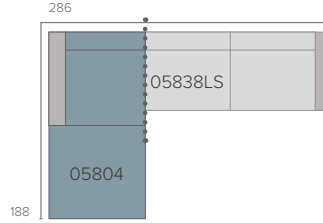

NATAL ALU SOFA SETS

STUDIO SEGERS

SET 1A
 Frame: 05838RS + 05803
 Cushions: C05838RSHW + C05803W

SET 1B
 Frame: 05838LS + 05804
 Cushions: C05838LSHW + C05804W

SET 2A
 Frame: 05839RS + 05803
 Cushions: C05839RSHW + C05803W

SET 2B
 Frame: 05839LS + 05804
 Cushions: C05839LSHW + C05804W

SET 3
 Frame: 05849LS + 05838RS
 Cushions: C05849LSHW + C05838RSHW

SET 4
 Frame: 05838RS + 05858LS + 05839LS
 Cushions: C05838RSHW + C05858LSHW + C05839LSHW
 Connector: A58C-x