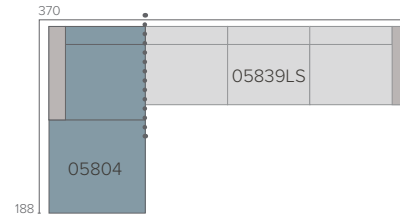

NATAL ALU SOFA SETS

STUDIO SEGERS

SET 1A
 Frame: 05838RS + 05803
 Cushions: C05838RSHW + C05803W

SET 1B
 Frame: 05838LS + 05804
 Cushions: C05838LSHW + C05804W

SET 2A
 Frame: 05839RS + 05803
 Cushions: C05839RSHW + C05803W

SET 2B
 Frame: 05839LS + 05804
 Cushions: C05839LSHW + C05804W

SET 3
 Frame: 05849LS + 05838RS
 Cushions: C05849LSHW + C05838RSHW

SET 4
 Frame: 05838RS + 05858LS + 05839LS
 Cushions: C05838RSHW + C05858LSHW + C05839LSHW
 Connector: A58C-x