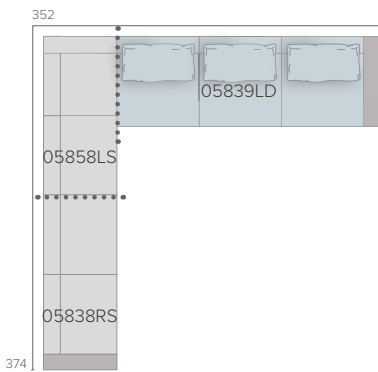

SET 9
Frame: 05804 + 05828S + 05829S + 05849LS
Cushions: C05804W + C05828SHW + C05829SHW + C05849LSHW
Connector: A58C-x

SET 10
Frame: 05838RS + 05838LS
Cushions: C05838RSHW + C05838LSHW
Connector: A58C-x

SET 11
Frame: 05868 + 05869
Cushions: C05868W + C05869W

SET 12
Frame: 05838RS + 05849LD
Cushions: C05838RSHW + C05849LDW
Casual back cushion: 3x C02300W

SET 13
Frame: 05838RS + 05858LS + 05839LD
Cushions: C05838RSHW + C05858LSHW + C05839LDW
Casual back cushion: 3x C02300W
Connector: A58C-x