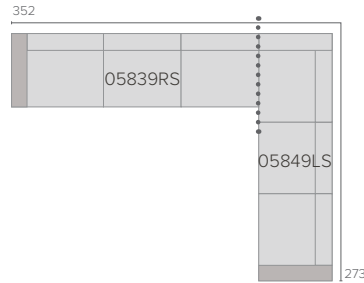

SET 2B
 Frame: 05839LS + 05804
 Cushions: C05839LSHW + C05804W

SET 3
 Frame: 05849LS + 05838RS
 Cushions: C05849LSHW + C05838RSHW

SET 4
 Frame: 05838RS + 05858LS + 05839LS
 Cushions: C05838RSHW + C05858LSHW + C05839LSHW
 Connector: A58C-x

NATAL ALU SOFA SETS

STUDIO SEGERS

00-White 89-Wengé 35

Combination examples
Exemples de combinaison
Combinatievoorbeelden

Deep Seat =  Arm Rest = 
Meridienne Seat = 

SET 5A
Frame: 05849RS + 05839LS
Cushions: C05849RSHW + C05839LSHW

SET 5B
Frame: 05839RS + 05849LS
Cushions: C05839RSHW + C05849LSHW

SET 6A
Frame: 05849RS + 05828S + 05803
Cushions: C05849RSHW + C05828SHW + C05803W

SET 6B
Frame: 05804 + 05828S + 05849LS
Cushions: C05804W + C05828SHW + C05849LSHW