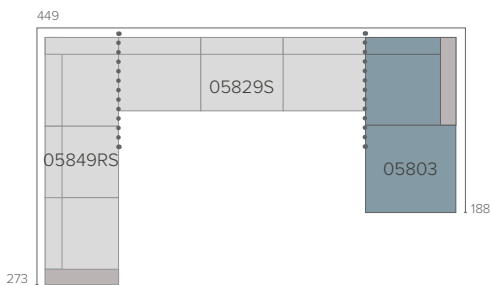

SET 2B
 Frame: 05839LS + 05804
 Cushions: C05839LSHW + C05804W

SET 3
 Frame: 05849LS + 05838RS
 Cushions: C05849LSHW + C05838RSHW

SET 4
 Frame: 05838RS + 05858LS + 05839LS
 Cushions: C05838RSHW + C05858LSHW + C05839LSHW
 Connector: A58C-x

NATAL ALU SOFA SETS

STUDIO SEGERS

00-White 89-Wengé 35

Combination examples
Exemples de combinaison
Combinatievoorbeelden

Deep Seat =  Arm Rest = 
Meridienne Seat = 

SET 5A
Frame: 05849RS + 05839LS
Cushions: C05849RSHW + C05839LSHW

SET 5B
Frame: 05839RS + 05849LS
Cushions: C05839RSHW + C05849LSHW

SET 6A
Frame: 05849RS + 05828S + 05803
Cushions: C05849RSHW + C05828SHW + C05803W

SET 6B
Frame: 05804 + 05828S + 05849LS
Cushions: C05804W + C05828SHW + C05849LSHW