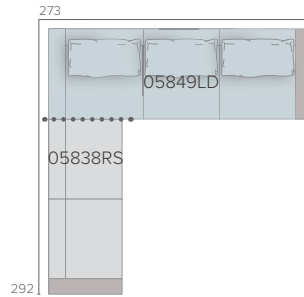

SET 12
Frame: 05838RS + 05849LD
Cushions: C05838RSHW + C05849LDW
Casual back cushion: 3x C02300W