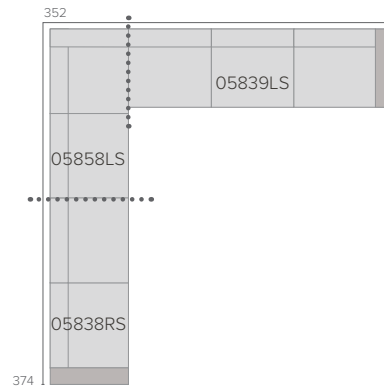

NATAL ALU SOFA SETS

STUDIO SEGERS

SET 1A
 Frame: 05838RS + 05803
 Cushions: C05838RSHW + C05803W

SET 1B
 Frame: 05838LS + 05804
 Cushions: C05838LSHW + C05804W

SET 2A
 Frame: 05839RS + 05803
 Cushions: C05839RSHW + C05803W

SET 2B
 Frame: 05839LS + 05804
 Cushions: C05839LSHW + C05804W

SET 3
 Frame: 05849LS + 05838RS
 Cushions: C05849LSHW + C05838RSHW

SET 4
 Frame: 05838RS + 05858LS + 05839LS
 Cushions: C05838RSHW + C05858LSHW + C05839LSHW
 Connector: A58C-x