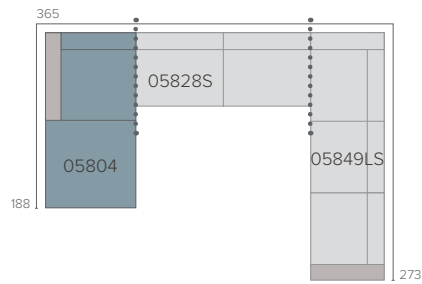

SET 2B
 Frame: 05839LS + 05804
 Cushions: C05839LSHW + C05804W

SET 3
 Frame: 05849LS + 05838RS
 Cushions: C05849LSHW + C05838RSHW

SET 4
 Frame: 05838RS + 05858LS + 05839LS
 Cushions: C05838RSHW + C05858LSHW + C05839LSHW
 Connector: A58C-x

NATAL ALU SOFA SETS

STUDIO SEGERS

00-White 89-Wengé 35

Combination examples
Exemples de combinaison
Combinatievoorbeelden

Deep Seat =  Arm Rest = 
Meridienne Seat = 

SET 5A
Frame: 05849RS + 05839LS
Cushions: C05849RSHW + C05839LSHW

SET 5B
Frame: 05839RS + 05849LS
Cushions: C05839RSHW + C05849LSHW

SET 6A
Frame: 05849RS + 05828S + 05803
Cushions: C05849RSHW + C05828SHW + C05803W

SET 6B
Frame: 05804 + 05828S + 05849LS
Cushions: C05804W + C05828SHW + C05849LSHW