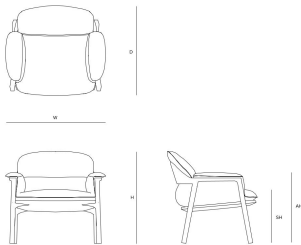

TRIBÙ

NOMAD lounge chair

TECHNICAL DETAILS

Net weight 10.0 kg

SHIPPING

Box 1 76x75x73cm 0.4 m3 16.5 kg

FEATURES

- no assembly required

PROTECTIVE COVER

- Covers in PU-breathable material. Colour grey.

DIMENSIONS

Depth (D) 71.0 cm

Height (H) 70.0 cm

Seat height with cushion (SHC) 44.0 cm

Width (W) 74.0 cm

Armrest height (AH) 55.0 cm

Seat height without cushion (SH) 37.0 cm

COLOUR OPTIONS FRAME

T-teak