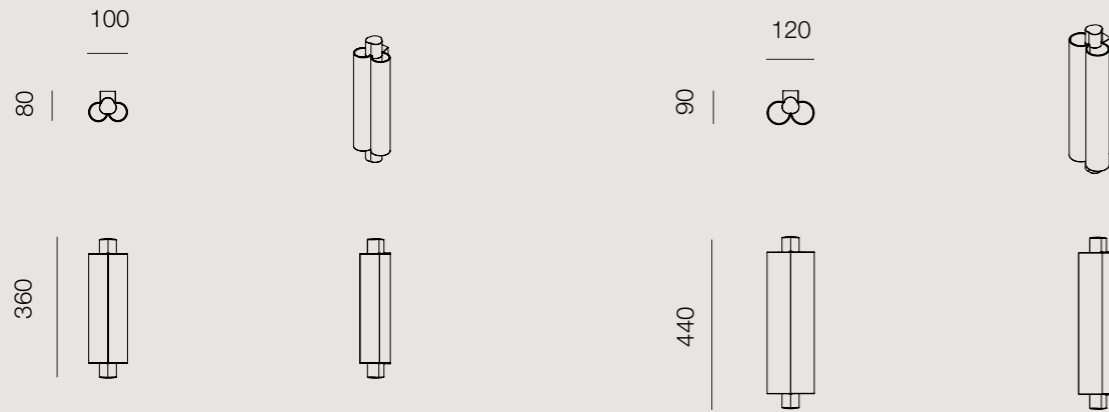

WALL

PENDANT

DATA

PENDANT

RP-E-2003	SINGLE SMALL PENDANT	DOUBLE SMALL PENDANT	TRIPLE SMALL PENDANT	SINGLE LARGE PENDANT	DOUBLE LARGE PENDANT	TRIPLE LARGE PENDANT
LIGHTSOURCE	INTEGRATED LED					
POWER	15W	30W	45W	20W	40W	60W
LUMENS (SOURCE)	1350lm	2700lm	4050lm	1890lm	3780lm	5670lm
CRI	CRI90					
PRIMARY VOLTAGE (TO DRIVER)	220-240VAC					
SECONDARY VOLTAGE (TO FITTING)	24VDC CONSTANT VOLTAGE					
PRODUCT WEIGHT	1.6kg	3.2kg	4.8kg	2.2kg	4.3kg	6.5kg
PACKED WEIGHT (FITTING)	2.7kg	4.5kg	6kg	3.3kg	4.9kg	7.6kg
PACKED DIMENSIONS	20x15x44CM	33x15x44CM	46x15x44CM	22x16x44CM	36x16x44CM	52x16x44CM
DRIVER LOCATION: NON DIMMABLE OPTION	REMOTE	REMOTE	REMOTE	REMOTE	REMOTE	REMOTE
DRIVER LOCATION: PHASE CUT/TRIAC OPTION	REMOTE	REMOTE	REMOTE	REMOTE	REMOTE	REMOTE
DRIVER LOCATION: DALI / SWITCH-DIM OPTION	REMOTE	REMOTE	REMOTE	REMOTE	REMOTE	REMOTE
DRIVER LOCATION: 1-10V OPTION	REMOTE	REMOTE	REMOTE	REMOTE	REMOTE	REMOTE
IP RATING	IP20					
L70	60,000 HOURS					
APPROVALS	AUSTRALIA, EUROPE, NEW ZEALAND					

WALL

RP-E-2003	SMALL WALL	LARGE WALL	SMALL WALL (WATER RESISTANT)	LARGE WALL (WATER RESISTANT)
LIGHTSOURCE	INTEGRATED LED			
POWER	10W	14W	3W	3.6W
LUMENS (SOURCE)	900lm	1260lm	300lm	360lm
CRI	CRI90		CRI80	
PRIMARY VOLTAGE (TO DRIVER)	220-240VAC			
SECONDARY VOLTAGE (TO FITTING)	220-240VAC (INTEGRATED DRIVER MODEL ONLY)			
PRODUCT WEIGHT	1.6kg	2.1kg	1.6kg	2.1kg
PACKED WEIGHT (FITTING)	1.9kg	2.4kg	1.9kg	2.4kg
PACKED DIMENSIONS	14x13x42CM	16x15X50CM	14x13x42CM	16x15X50CM
DRIVER LOCATION: NON DIMMABLE OPTION	REMOTE		INTEGRATED	
DRIVER LOCATION: PHASE CUT/TRIAC OPTION	INTEGRATED		INTEGRATED	
DRIVER LOCATION: DALI OPTION	REMOTE		INTEGRATED	
DRIVER LOCATION: 1-10V OPTION	INTEGRATED		INTEGRATED	
IP RATING	IP20		IP44	
L70	60,000 HOURS			
APPROVALS	AUSTRALIA, EUROPE, NEW ZEALAND