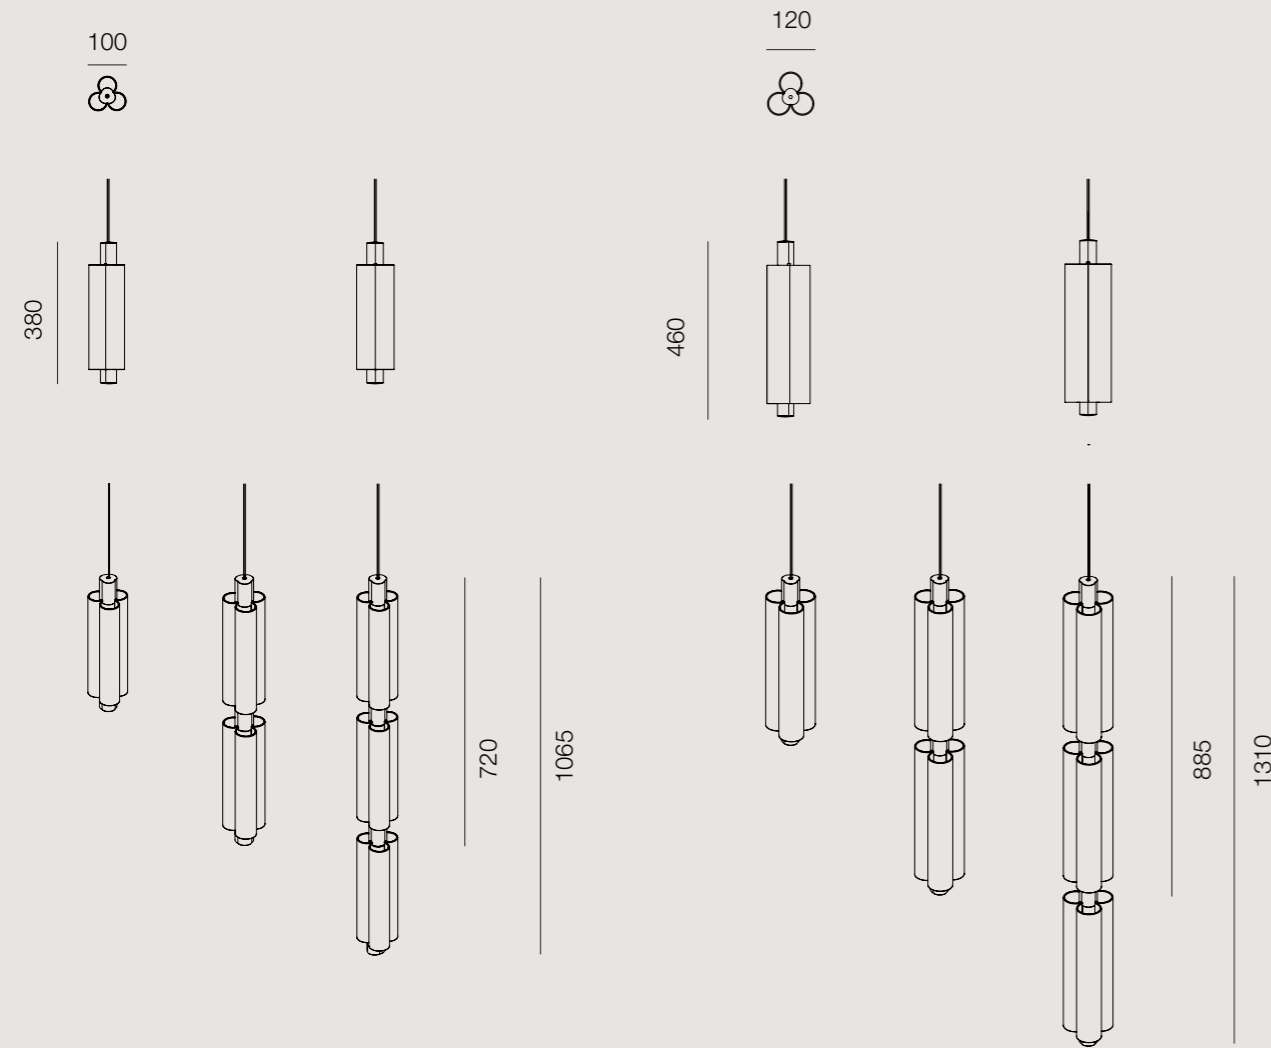

PENDANT

DATA

PENDANT

RP-E-2003	SINGLE SMALL PENDANT	DOUBLE SMALL PENDANT	TRIPLE SMALL PENDANT	SINGLE LARGE PENDANT	DOUBLE LARGE PENDANT	TRIPLE LARGE PENDANT
LIGHTSOURCE	INTEGRATED LED					
POWER	15W	30W	45W	20W	40W	60W
LUMENS (SOURCE)	1350lm	2700lm	4050lm	1890lm	3780lm	5670lm
CRI	CRI90					
PRIMARY VOLTAGE (TO DRIVER)	220-240VAC					
SECONDARY VOLTAGE (TO FITTING)	24VDC CONSTANT VOLTAGE					
PRODUCT WEIGHT	1.6kg	3.2kg	4.8kg	2.2kg	4.3kg	6.5kg
PACKED WEIGHT (FITTING)	2.7kg	4.5kg	6kg	3.3kg	4.9kg	7.6kg
PACKED DIMENSIONS	20x15x44CM	33x15x44CM	46x15x44CM	22x16x44CM	36x16x44CM	52x16x44CM
DRIVER LOCATION: NON DIMMABLE OPTION	REMOTE	REMOTE	REMOTE	REMOTE	REMOTE	REMOTE
DRIVER LOCATION: PHASE CUT/TRIAC OPTION	REMOTE	REMOTE	REMOTE	REMOTE	REMOTE	REMOTE
DRIVER LOCATION: DALI / SWITCH-DIM OPTION	REMOTE	REMOTE	REMOTE	REMOTE	REMOTE	REMOTE
DRIVER LOCATION: 1-10V OPTION	REMOTE	REMOTE	REMOTE	REMOTE	REMOTE	REMOTE
IP RATING	IP20					
L70	60,000 HOURS					
APPROVALS	AUSTRALIA, EUROPE, NEW ZEALAND					

WALL

RP-E-2003	SMALL WALL	LARGE WALL	SMALL WALL (WATER RESISTANT)	LARGE WALL (WATER RESISTANT)
LIGHTSOURCE	INTEGRATED LED			
POWER	10W	14W	3W	3.6W
LUMENS (SOURCE)	900lm	1260lm	300lm	360lm
CRI	CRI90		CRI80	
PRIMARY VOLTAGE (TO DRIVER)	220-240VAC			
SECONDARY VOLTAGE (TO FITTING)	220-240VAC (INTEGRATED DRIVER MODEL ONLY)			
PRODUCT WEIGHT	1.6kg	2.1kg	1.6kg	2.1kg
PACKED WEIGHT (FITTING)	1.9kg	2.4kg	1.9kg	2.4kg
PACKED DIMENSIONS	14x13x42CM	16x15X50CM	14x13x42CM	16x15X50CM
DRIVER LOCATION: NON DIMMABLE OPTION	REMOTE		INTEGRATED	
DRIVER LOCATION: PHASE CUT/TRIAC OPTION	INTEGRATED		INTEGRATED	
DRIVER LOCATION: DALI OPTION	REMOTE		INTEGRATED	
DRIVER LOCATION: 1-10V OPTION	INTEGRATED		INTEGRATED	
IP RATING	IP20		IP44	
L70	60,000 HOURS			
APPROVALS	AUSTRALIA, EUROPE, NEW ZEALAND