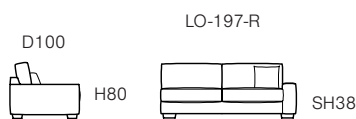

The Lonsdale sofa range is available in a range of custom sizes and configurations.

Modular components are available in left (L) or right (R) facing configurations and (C) indicates corner unit.

Armchairs, Sofas and Ottomans

Lounge Chair	2 Seater	3 Seater	Ottoman
109 100 LO-109	196 100 LO-196	251 100 LO-251	81 67 LO-67-O
	216 100 LO-216	275 100 LO-275	81 81 LO-81-O
D100 H80	LO-216 SH38	305 100 LO-305	

Modular Components

When selecting modular components, we advise selecting units from the same seat cushion size series.

Add 'L' or 'R' to the end of product codes to specify their configuration.

E.g. LO-197-L or LO-197-R

Sofa Left Arm	Sofa Left Arm	Corner Sofa Right Arm	Chaise Right
161 100 LO-161-L	232 100 LO-232-L	100 263 LO-263-CSR	90 160 LO-90-CHR
<i>Seat Cushion Size - 710mm</i>			
177 100 LO-177-L	256 100 LO-256-L	100 279 LO-279-CSR	98 160 LO-98-CHR
<i>Seat Cushion Size - 790mm</i>			
197 100 LO-197-L	286 100 LO-286-L	100 299 LO-299-CSR	108 160 LO-108-CHR
<i>Seat Cushion Size - 890mm</i>