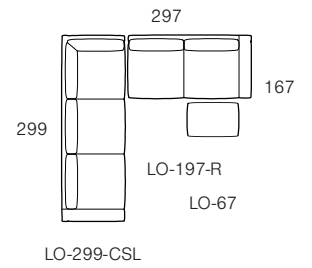

Modular components are available in left (L) or right (R) facing configurations and (C) indicates corner unit.

Armchairs, Sofas and Ottomans

Lounge Chair	2 Seater	3 Seater	Ottoman
 <p>109 100 LO-109</p>	 <p>196 100 LO-196</p>	 <p>251 100 LO-251</p>	 <p>81 67 LO-67-O</p>
	 <p>216 100 LO-216</p>	 <p>275 100 LO-275</p>	 <p>81 81 LO-81-O</p>
 <p>D100 H80</p>	 <p>LO-216 SH38</p>	 <p>305 100 LO-305</p>	

Modular Components

When selecting modular components, we advise selecting units from the same seat cushion size series.

Add 'L' or 'R' to the end of product codes to specify their configuration.

E.g. LO-197-L or LO-197-R

Sofa Left Arm	Sofa Left Arm	Corner Sofa Right Arm	Chaise Right
 <p>161 100 LO-161-L</p>	 <p>232 100 LO-232-L</p>	 <p>100 263 LO-263-CSR</p>	 <p>90 160 LO-90-CHR</p>
<i>Seat Cushion Size - 710mm</i>			
 <p>177 100 LO-177-L</p>	 <p>256 100 LO-256-L</p>	 <p>100 279 LO-279-CSR</p>	 <p>98 160 LO-98-CHR</p>
<i>Seat Cushion Size - 790mm</i>			
 <p>197 100 LO-197-L</p>	 <p>286 100 LO-286-L</p>	 <p>100 299 LO-299-CSR</p>	 <p>108 160 LO-108-CHR</p>
<i>Seat Cushion Size - 890mm</i>			

The Lonsdale sofa range is available in a range of custom sizes and configurations.

Modular components are available in left (L) or right (R) facing configurations and (C) indicates corner unit.

Modular Examples