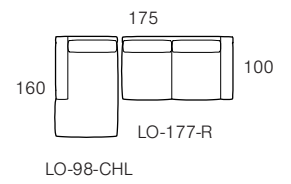

Modular components are available in left (L) or right (R) facing configurations and (C) indicates corner unit.

Armchairs, Sofas and Ottomans

Lounge Chair	2 Seater	3 Seater	Ottoman
 <p>109 100 LO-109</p>	 <p>196 100 LO-196</p>	 <p>251 100 LO-251</p>	 <p>81 67 LO-67-O</p>
	 <p>216 100 LO-216</p>	 <p>275 100 LO-275</p>	 <p>81 81 LO-81-O</p>
 <p>D100 H80</p>	 <p>LO-216 SH38</p>	 <p>305 100 LO-305</p>	

Modular Components

When selecting modular components, we advise selecting units from the same seat cushion size series.

Add 'L' or 'R' to the end of product codes to specify their configuration.

E.g. LO-197-L or LO-197-R

Sofa Left Arm	Sofa Left Arm	Corner Sofa Right Arm	Chaise Right
 <p>161 100 LO-161-L</p>	 <p>232 100 LO-232-L</p>	 <p>100 263 LO-263-CSR</p>	 <p>90 160 LO-90-CHR</p>
<i>Seat Cushion Size - 710mm</i>			
 <p>177 100 LO-177-L</p>	 <p>256 100 LO-256-L</p>	 <p>100 279 LO-279-CSR</p>	 <p>98 160 LO-98-CHR</p>
<i>Seat Cushion Size - 790mm</i>			
 <p>197 100 LO-197-L</p>	 <p>286 100 LO-286-L</p>	 <p>100 299 LO-299-CSR</p>	 <p>108 160 LO-108-CHR</p>
<i>Seat Cushion Size - 890mm</i>			

The Lonsdale sofa range is available in a range of custom sizes and configurations.

Modular components are available in left (L) or right (R) facing configurations and (C) indicates corner unit.

Modular Examples