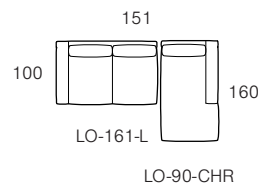

Modular components are available in left (L) or right (R) facing configurations and (C) indicates corner unit.

Armchairs, Sofas and Ottomans

Lounge Chair	2 Seater	3 Seater	Ottoman
 <p>109 100 LO-109</p>	 <p>196 100 LO-196</p>	 <p>251 100 LO-251</p>	 <p>81 67 LO-67-O</p>
	 <p>216 100 LO-216</p>	 <p>275 100 LO-275</p>	 <p>81 81 LO-81-O</p>
 <p>D100 H80</p>	 <p>LO-216 SH38</p>	 <p>305 100 LO-305</p>	

Modular Components

When selecting modular components, we advise selecting units from the same seat cushion size series.

Add 'L' or 'R' to the end of product codes to specify their configuration.

E.g. LO-197-L or LO-197-R

Sofa Left Arm	Sofa Left Arm	Corner Sofa Right Arm	Chaise Right
 <p>161 100 LO-161-L</p>	 <p>232 100 LO-232-L</p>	 <p>100 263 LO-263-CSR</p>	 <p>90 160 LO-90-CHR</p>
<i>Seat Cushion Size - 710mm</i>			
 <p>177 100 LO-177-L</p>	 <p>256 100 LO-256-L</p>	 <p>100 279 LO-279-CSR</p>	 <p>98 160 LO-98-CHR</p>
<i>Seat Cushion Size - 790mm</i>			
 <p>197 100 LO-197-L</p>	 <p>286 100 LO-286-L</p>	 <p>100 299 LO-299-CSR</p>	 <p>108 160 LO-108-CHR</p>
<i>Seat Cushion Size - 890mm</i>			

The Lonsdale sofa range is available in a range of custom sizes and configurations.

Modular components are available in left (L) or right (R) facing configurations and (C) indicates corner unit.

Modular Examples