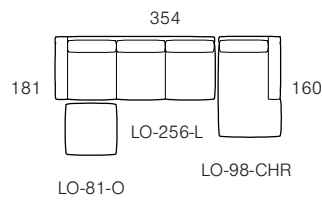

Modular components are available in left (L) or right (R) facing configurations and (C) indicates corner unit.

Armchairs, Sofas and Ottomans

Lounge Chair	2 Seater	3 Seater	Ottoman
 <p>109 100 LO-109</p>	 <p>196 100 LO-196</p>	 <p>251 100 LO-251</p>	 <p>81 67 LO-67-O</p>
	 <p>216 100 LO-216</p>	 <p>275 100 LO-275</p>	 <p>81 81 LO-81-O</p>
 <p>D100 H80</p>	 <p>LO-216 SH38</p>	 <p>305 100 LO-305</p>	

Modular Components

When selecting modular components, we advise selecting units from the same seat cushion size series.

Add 'L' or 'R' to the end of product codes to specify their configuration.

E.g. LO-197-L or LO-197-R

Sofa Left Arm	Sofa Left Arm	Corner Sofa Right Arm	Chaise Right
 <p>161 100 LO-161-L</p>	 <p>232 100 LO-232-L</p>	 <p>100 263 LO-263-CSR</p>	 <p>90 160 LO-90-CHR</p>
<i>Seat Cushion Size - 710mm</i>			
 <p>177 100 LO-177-L</p>	 <p>256 100 LO-256-L</p>	 <p>100 279 LO-279-CSR</p>	 <p>98 160 LO-98-CHR</p>
<i>Seat Cushion Size - 790mm</i>			
 <p>197 100 LO-197-L</p>	 <p>286 100 LO-286-L</p>	 <p>100 299 LO-299-CSR</p>	 <p>108 160 LO-108-CHR</p>
<i>Seat Cushion Size - 890mm</i>			

The Lonsdale sofa range is available in a range of custom sizes and configurations.

Modular components are available in left (L) or right (R) facing configurations and (C) indicates corner unit.

Modular Examples