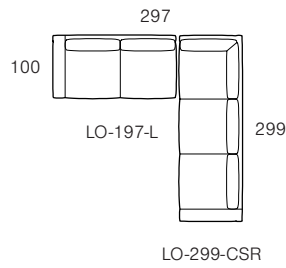

Modular components are available in left (L) or right (R) facing configurations and (C) indicates corner unit.

Armchairs, Sofas and Ottomans

Lounge Chair	2 Seater	3 Seater	Ottoman
 <p>109 100 LO-109</p>	 <p>196 100 LO-196</p>	 <p>251 100 LO-251</p>	 <p>81 67 LO-67-O</p>
	 <p>216 100 LO-216</p>	 <p>275 100 LO-275</p>	 <p>81 81 LO-81-O</p>
 <p>D100 H80</p>	 <p>LO-216 SH38</p>	 <p>305 100 LO-305</p>	

Modular Components

When selecting modular components, we advise selecting units from the same seat cushion size series.

Add 'L' or 'R' to the end of product codes to specify their configuration.

E.g. LO-197-L or LO-197-R

Sofa Left Arm	Sofa Left Arm	Corner Sofa Right Arm	Chaise Right
 <p>161 100 LO-161-L</p>	 <p>232 100 LO-232-L</p>	 <p>100 263 LO-263-CSR</p>	 <p>90 160 LO-90-CHR</p>
<i>Seat Cushion Size - 710mm</i>			
 <p>177 100 LO-177-L</p>	 <p>256 100 LO-256-L</p>	 <p>100 279 LO-279-CSR</p>	 <p>98 160 LO-98-CHR</p>
<i>Seat Cushion Size - 790mm</i>			
 <p>197 100 LO-197-L</p>	 <p>286 100 LO-286-L</p>	 <p>100 299 LO-299-CSR</p>	 <p>108 160 LO-108-CHR</p>
<i>Seat Cushion Size - 890mm</i>			

The Lonsdale sofa range is available in a range of custom sizes and configurations.

Modular components are available in left (L) or right (R) facing configurations and (C) indicates corner unit.

Modular Examples