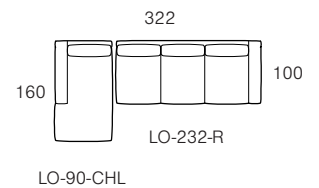

Modular components are available in left (L) or right (R) facing configurations and (C) indicates corner unit.

Armchairs, Sofas and Ottomans

Lounge Chair	2 Seater	3 Seater	Ottoman
 <p>109 100 LO-109</p>	 <p>196 100 LO-196</p>	 <p>251 100 LO-251</p>	 <p>81 67 LO-67-O</p>
	 <p>216 100 LO-216</p>	 <p>275 100 LO-275</p>	 <p>81 81 LO-81-O</p>
 <p>D100 H80</p>	 <p>LO-216 SH38</p>	 <p>305 100 LO-305</p>	

Modular Components

When selecting modular components, we advise selecting units from the same seat cushion size series.

Add 'L' or 'R' to the end of product codes to specify their configuration.

E.g. LO-197-L or LO-197-R

Sofa Left Arm	Sofa Left Arm	Corner Sofa Right Arm	Chaise Right
 <p>161 100 LO-161-L</p>	 <p>232 100 LO-232-L</p>	 <p>100 263 LO-263-CSR</p>	 <p>90 160 LO-90-CHR</p>
<i>Seat Cushion Size - 710mm</i>			
 <p>177 100 LO-177-L</p>	 <p>256 100 LO-256-L</p>	 <p>100 279 LO-279-CSR</p>	 <p>98 160 LO-98-CHR</p>
<i>Seat Cushion Size - 790mm</i>			
 <p>197 100 LO-197-L</p>	 <p>286 100 LO-286-L</p>	 <p>100 299 LO-299-CSR</p>	 <p>108 160 LO-108-CHR</p>
<i>Seat Cushion Size - 890mm</i>			

The Lonsdale sofa range is available in a range of custom sizes and configurations.

Modular components are available in left (L) or right (R) facing configurations and (C) indicates corner unit.

Modular Examples