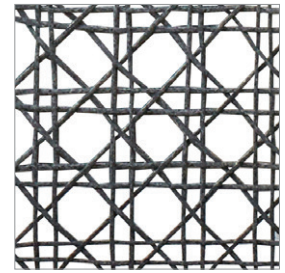

Aluminium

Birch

Shell

Ciarra

Batylne

Birch

Linen

Ciarra

Porcelain

Canyon

Basalt

Calce Bianco (While Stock Lasts)

Guide Only

This is an indicative guide only.
Please refer to physical Kett samples
for a more accurate representation of
actual finishes.

Weave

Aireys Woven Shell

Aireys Woven Ciarra

Weave

Forrest Shell

Forrest Ciarra

Timber

Teak

Guide Only

This is an indicative guide only.
Please refer to physical Kett samples
for a more accurate representation of
actual finishes.