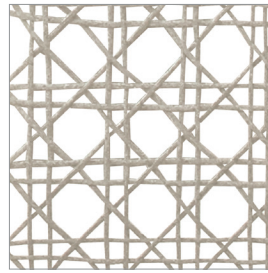

Aluminium

Birch

Shell

Ciarra

Batylne

Birch

Linen

Ciarra

Porcelain

Calce Bianco

Basalt

Guide Only

This is an indicative guide only.
Please refer to physical Kett samples
for a more accurate representation of
actual finishes.

Weave

Aireys Woven Shell

Aireys Woven Ciarra

Weave

Forrest Shell

Forrest Ciarra

Timber

Teak

Guide Only

This is an indicative guide only.
Please refer to physical Kett samples
for a more accurate representation of
actual finishes.