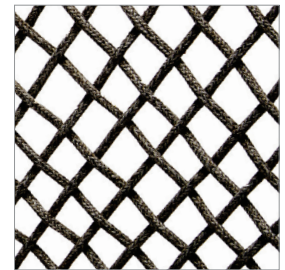

Aluminium

Birch

Shell

Ciarra

Batylne

Birch

Linen

Ciarra

Porcelain

Calce Bianco

Basalt

Guide Only

This is an indicative guide only.
Please refer to physical Kett samples
for a more accurate representation of
actual finishes.

Weave

Aireys Woven Shell

Aireys Woven Ciarra

Weave

Forrest Shell

Forrest Ciarra

Timber

Teak

Guide Only

This is an indicative guide only.
Please refer to physical Kett samples
for a more accurate representation of
actual finishes.