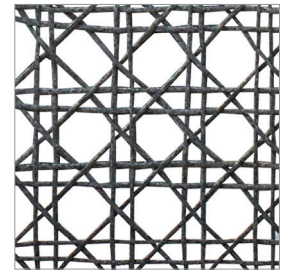

Aluminium

Birch

Shell

Ciarra

Batylne

Birch

Linen

Ciarra

Porcelain

Calce Bianco

Basalt

Guide Only

This is an indicative guide only.
Please refer to physical Kett samples
for a more accurate representation of
actual finishes.

Weave

Aireys Woven Shell

Aireys Woven Ciarra

Weave

Forrest Shell

Forrest Ciarra

Timber

Teak

Guide Only

This is an indicative guide only.
Please refer to physical Kett samples
for a more accurate representation of
actual finishes.