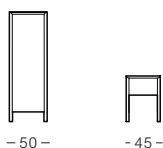

Storage & Beds