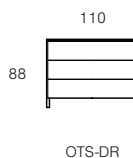

Drawer (Regular)

Tallboy