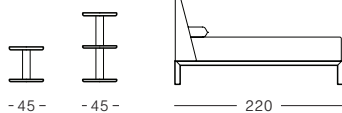

Storage & Beds