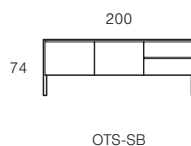

Storage & Beds

Sideboard

Drawer (Regular)

Tallboy

Console

Entertainment

Drawer (Large)

Night Table (Single Drawer)

Shelving (Low)

Shelving (Regular)

Bed

Technical

Discover Kett at
kettfurniture.com.au

Exclusive to CoshLiving
coshliving.com.au

Safety

Please refer to our recommended safety instructions upon purchase of this product.

Mattress Standards

The design of Kett beds is informed by Australian mattress standards and leading Australian mattress suppliers.

King: (183W x 203L)
Queen: (153W x 203L)
King Single: (106W x 203L)

Materials

Storage: Legs, outer frame & top constructed from solid Oak. Doors, drawers & shelving veneered to match.

*Porcelain top optional on Sideboard, Console, Entertainment and Night Tables.

Bed: Base constructed from solid Oak inclusive of posturepedic slats. Headboards can be upholstered in fabric or leather of choice.

Note: Certain mattresses may not be compatible with the design of the bed. The recommended mattress height should not exceed 320mm.

Timber Stains (Oak)

Natural, Lt Walnut, Exhibition

Porcelain

Calacatta Oro Venato (Soft Touch)
Bianco Statuario Venato (Soft Touch)
Nero Greco