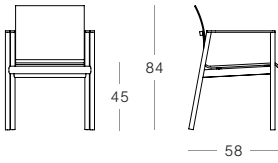

Chairs

Armchair

Technical

Discover Kett at
kettfurniture.com.au

Exclusive to CoshLiving
coshliving.com.au

Materials

Aluminium powder coated frame
in-filled with tensioned batyline for
ultimate strength & breathability.

Powder Coat

Ciarra (88)
Birch (01)
Linen (10)

When placing an order, replace the 'A'
in the product code with the desired
powder coat finish.

Batyline

Ciarra (88)
Linen (71)
White (00)

When placing an order, replace the 'B'
in the product code with the desired
batyline code.