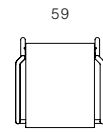

Chairs

Armchair

NE-AC-A-B

Technical

Discover Kett at
kettfurniture.com.au

Exclusive to CoshLiving
coshliving.com.au

Materials

Aluminium powder coated frame
in-filled with tensioned batyline for
ultimate strength & breathability.

Powder Coat

Ciarra (88)
Birch (01)
Linen (10)

When placing an order, replace the 'A'
in the product code with the desired
powder coat finish.

Batyline

Ciarra (88)
Linen (71)
White (00)

When placing an order, replace the 'B'
in the product code with the desired
batyline code.