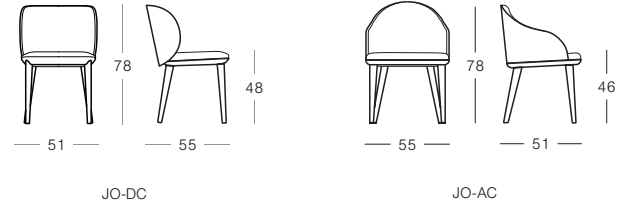

Johanna

Design by Justin Hutchinson
for Kett
2017

Dining

Grasslands rise and fall, disappearing into the soft sands before an ocean deep.

The Johanna collection comprises round and elliptical dining tables, coffee tables, complementary dining chairs, ottomans and an occasional chair.

Chairs & Ottomans

Side Chair

Armchair

Tables

Round Dining Table (Standard)

Round Dining Table (Large)

Elliptical Dining Table

Technical

Discover Kett at
kettfurniture.com.au

Exclusive to CoshLiving
coshliving.com.au

Materials

Round & Elliptical Table: Timber base constructed from Solid Walnut or Solid Oak. Top available in Natural Stone or Timber Veneer.