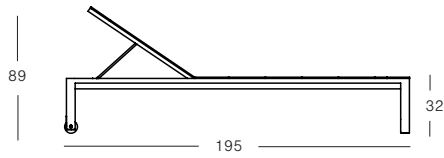

Lounger

Lounger

Technical

Exclusive to CoshLiving
coshliving.com.au

Materials
Aluminium powder coated frame with a beathable tensioned batyline sling.

Powder Coat
Ciarra (88)
Birch (01)
Linen (10)

When placing an order, replace the 'A' in the product code with the desired powder coat finish.

Batyline
Ciarra (88)
Linen (71)
White (00)

When placing an order, replace the 'B' in the product code with the desired batyline code.