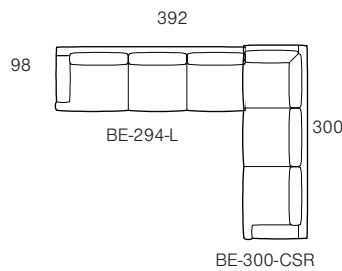

Seat Cushion Size - 790mm

203 98 BE-203-L	294 98 BE-294-L	98 300 BE-300-CSR	112 158 BE-112-CHR
-----------------------	-----------------------	-------------------------	--------------------------

Seat Cushion Size - 915mm

Configuration A

Configuration B

Configuration C

Configuration D

Configuration E

Configuration F

- E.
 1 x Chaise Left Arm (BE-99-CHL)
 1 x 2 Seat Sofa Right Arm (BE-178-R)
- F.
 1 x Chaise Left Arm (BE-112-CHL)
 1 x 3 Seat Sofa Right Arm (BE-294-R)

Technical

Materials

Modular components are available in left (L) or right (R) facing configurations and (C) indicates corner unit.

Discover Kett at

kettfurniture.com.au

Exclusive to CoshLiving

coshliving.com.au