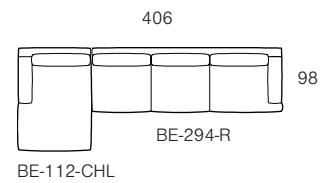

Seat Cushion Size - 790mm

203 98 BE-203-L	294 98 BE-294-L	98 300 BE-300-CSR	112 158 BE-112-CHR
-----------------------	-----------------------	-------------------------	--------------------------

Seat Cushion Size - 915mm

Configuration A

Configuration B

Configuration C

Configuration D

Configuration E

Configuration F

- E.
 1 x Chaise Left Arm (BE-99-CHL)
 1 x 2 Seat Sofa Right Arm (BE-178-R)
- F.
 1 x Chaise Left Arm (BE-112-CHL)
 1 x 3 Seat Sofa Right Arm (BE-294-R)

Technical

Materials

Modular components are available in left (L) or right (R) facing configurations and (C) indicates corner unit.

Discover Kett at

kettfurniture.com.au

Exclusive to CoshLiving

coshliving.com.au