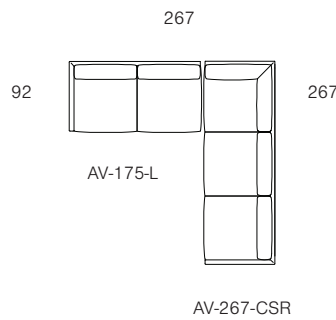

Modular Examples

- A.
  - 1 x 2 Seat Sofa Left Arm (AV-175-L)
  - 1 x Corner Sofa Right Arm (AV-267-CSR)
- B.
  - 1 x 2 Seat Sofa Left Arm (AV-175-L)
  - 1 x Chaise Right (AV-91-CHR)
- C.
  - 1 x Corner Sofa Left Arm (AV-267-CSL)
  - 1 x 3 Seat Sofa Right Arm (AV-259-R)
  - 1 x Ottoman (AV-84-O)

Configuration A