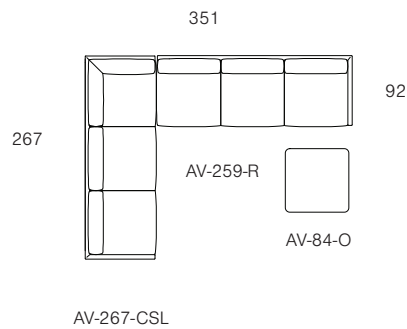

Armchair, Sofas and Ottomans

		Lounge Chair	2 Seater (790mm)	2 Seater (840mm)
D92	H77	85	180	202
	SH40			
AV-85		AV-85	AV-180	AV-202
		3 Seater (790mm Seat)		3 Seater (840mm Seat)
			249	264
				
		AV-249	AV-264	
		Ottoman (790mm Seat)	Ottoman (840mm Seat)	
			79	84
	H40			
AV-79-O		AV-79-O	AV-84-O	

Modular Components

		2 Seat Left Arm	3 Seat Left Arm	Corner Sofa Left Arm	Chaise Left
D92	AV-175-L	175	259	92	91
	SH40				
AV-175-L		AV-175-L	AV-259-L	AV-267-CSL	AV-91-CHL
		2 Seat Right Arm	3 Seat Right Arm	Corner Sofa Right Arm	Chaise Right
		175	259	92	91
					
AV-175-R		AV-175-R	AV-259-R	AV-267-CSR	AV-91-CHR
		Seat Cushion Size - 840mm			

Modular Examples

- A.
  - 1 x 2 Seat Sofa Left Arm (AV-175-L)
  - 1 x Corner Sofa Right Arm (AV-267-CSR)
- B.
  - 1 x 2 Seat Sofa Left Arm (AV-175-L)
  - 1 x Chaise Right (AV-91-CHR)
- C.
  - 1 x Corner Sofa Left Arm (AV-267-CSL)
  - 1 x 3 Seat Sofa Right Arm (AV-259-R)
  - 1 x Ottoman (AV-84-O)

Configuration A

Configuration B

Configuration C

Technical

Materials

Modular components are available in left (L) or right (R) facing configurations and (C) indicates corner unit.

Discover Kett at [kettfurniture.com.au](http://kettfurniture.com.au)