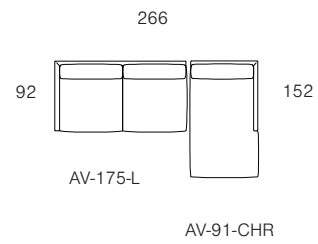

Configuration B