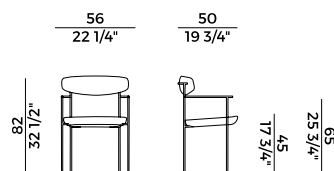

922/P
poltrona \ armchair