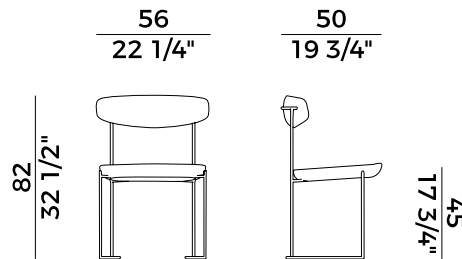

Informazioni tecniche \ *Technical information*

Descrizione tecnica \ *Technical description*

Sedia sfoderabile con struttura in tondino di metallo verniciato, schienale in massello di frassino e seduta imbottita in poliuretano espanso. Finiture e rivestimenti di collezione.

Chair with removable cover, structure in embossed metal rod, backrest in ashwood and seat padded in polyurethane foam. Materials and coverings as per collection.

Dimensioni \ *Dimensions*

Consumi stoffe \ *Fabric and leather requirements*

FABRIC / LEATHER REQUIREMENTS				FABRIC / LEATHER REQUIREMENTS			
		x1	x2			x1	x2
	H 140	ml 0,50	ml 1,00		H 140	yd 0,55	yd 1,10
	LEATHER	m² 0,80			LEATHER	ft² 9	

PACKAGING	
1 × box = m³ 0.31	
gross weight - Kg 13