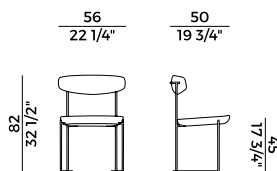

Collezione Keel \
Keel collection

Sedia e poltroncina sfoderabili con struttura in tondino di metallo verniciato, schienale in massello di frassino e seduta imbottita in poliuretano espanso. Finiture e rivestimenti di collezione.

Chair and armchair with removable cover, structure in embossed metal rod, backrest in ashwood and seat padded in polyurethane foam. Materials and coverings as per collection.

922
sedia \ chair