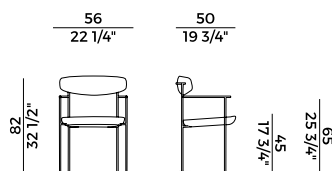

922/P
poltrona \ armchair