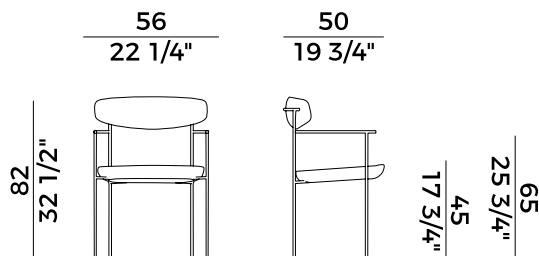

Informazioni tecniche \ *Technical information*

Descrizione tecnica \ *Technical description*

Poltrona sfoderabile con struttura in tondino di metallo verniciato, schienale in massello di frassino e seduta imbottita in poliuretano espanso. Finiture e rivestimenti di collezione.

Armchair with removable cover, structure in embossed metal rod, backrest in ashwood and seat padded in polyurethane foam. Materials and coverings as per collection.

Dimensioni \ *Dimensions*

Consumi stoffe \ *Fabric and leather requirements*

FABRIC / LEATHER REQUIREMENTS				FABRIC / LEATHER REQUIREMENTS			
		x1	x2			x1	x2
	H 140	ml 0,50	ml 1,00		H 140	yd 0,55	yd 1,10
	LEATHER	m² 0,80			LEATHER	ft² 9	
PACKAGING							
				1 x box = m³ 0.31			
				gross weight - Kg 14