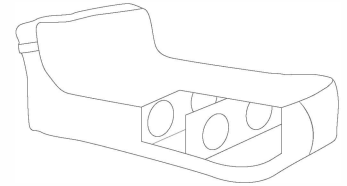

Modularity achieved through the development of a unique (patent pending) internal structure, which supports the beanbag, yet remains comfortable and forgiving.

DIMENSIONS

1100mm wide
 1750mm deep
 400mm seat height
 750mm back height