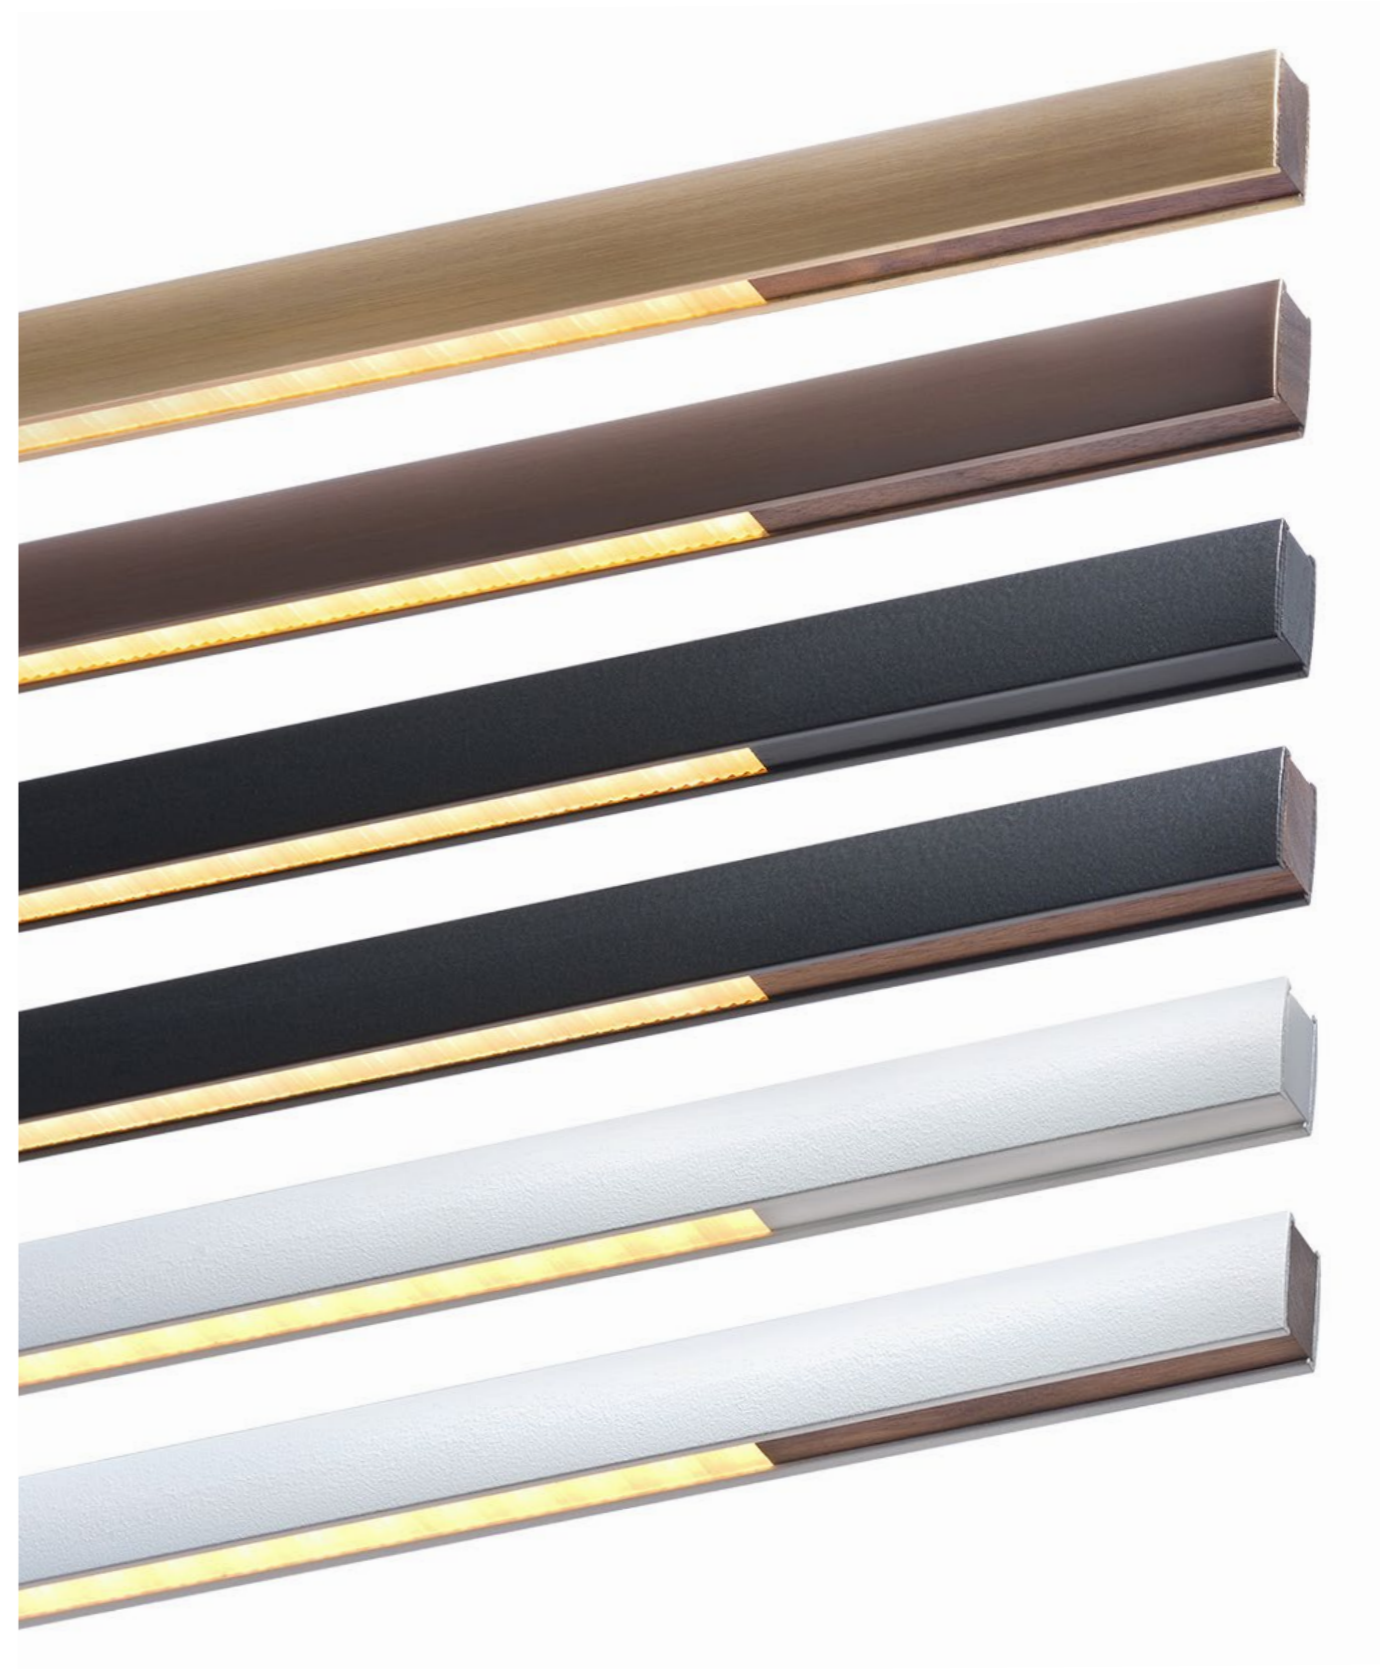

WWW.RAKUMBA.COM
SALES@RAKUMBA.COM

ALL RIGHTS RESERVED © RAKUMBA, 2022
COVER PHOTO BY HAYDN CATTACH

Rakumba