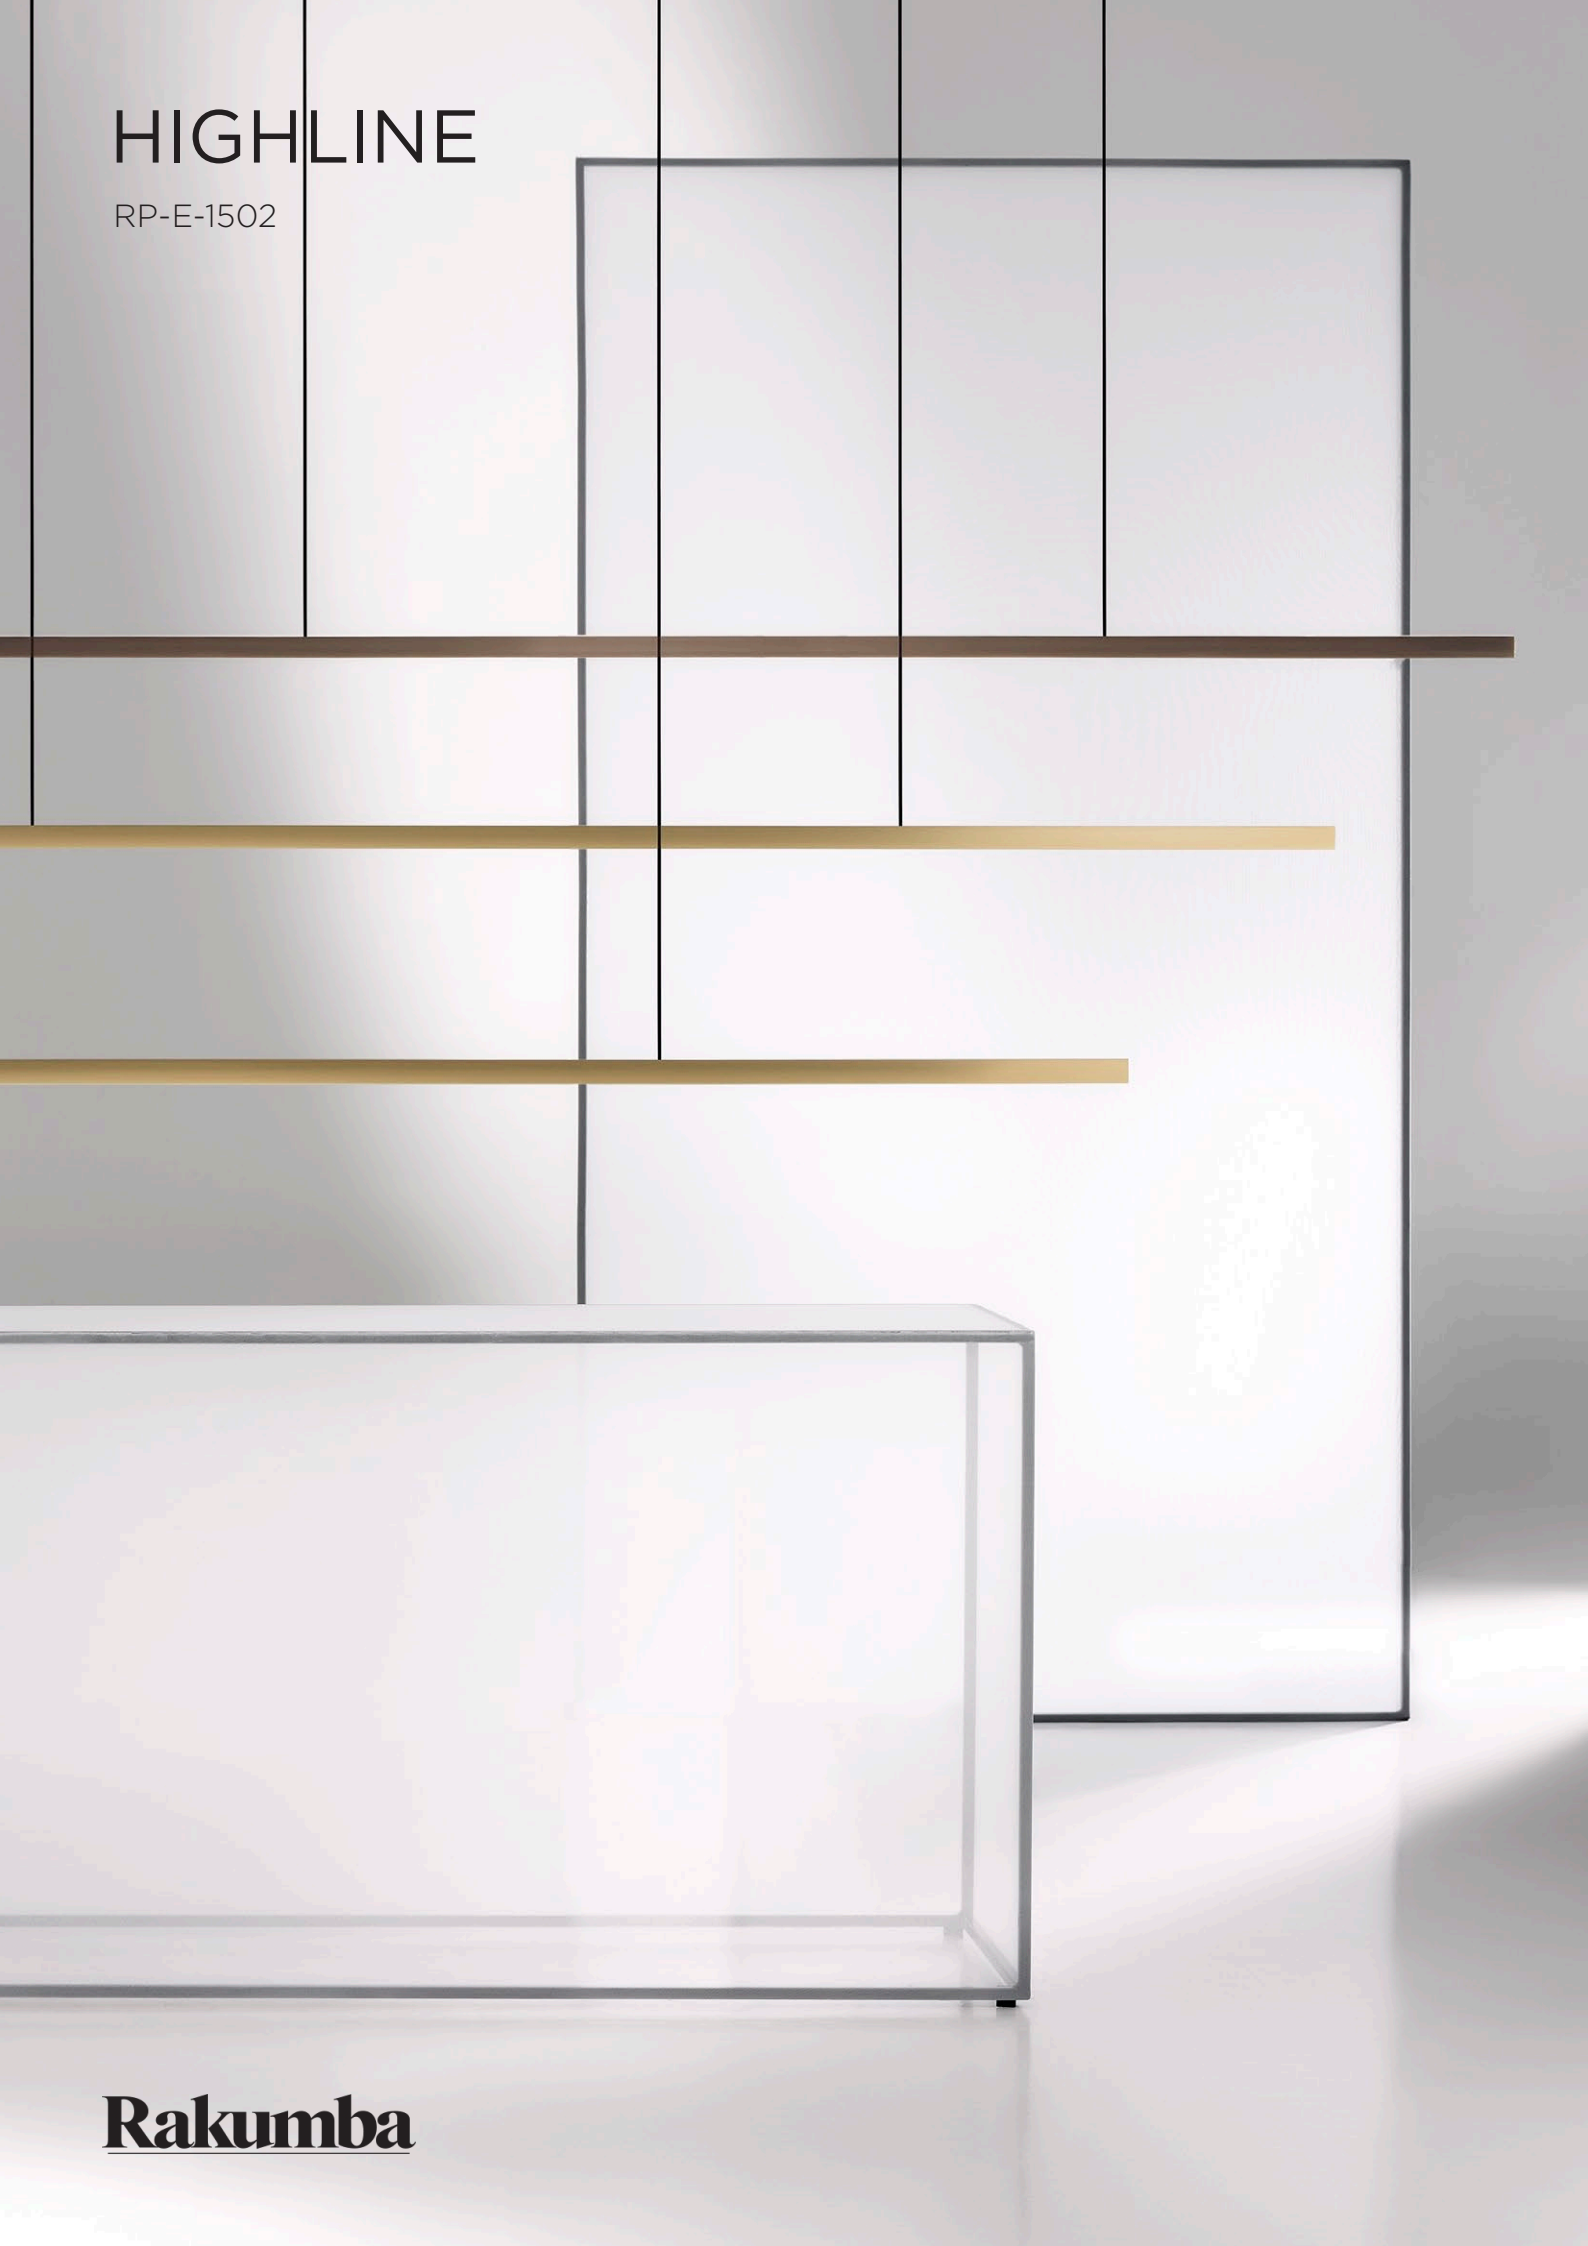

HIGHLINE

RP-E-1502

Rakumba