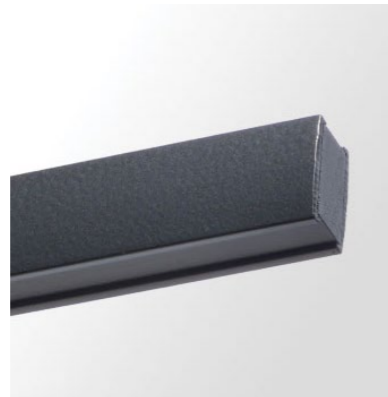

Minimalist and elegant, Highline is a true modern classic of linear lighting, prized for a sense of restrained luxury that allows the surrounding architecture to shine. With carefully considered detailing, Highline showcases honest, precious materiality and exemplary workmanship.

Within its incredibly slim profile, Highline incorporates both upward and downward lighting of impressive potency. The luminaire features oiled walnut details and waxed brass living finishes that age gracefully and patina over time. White or black editions are available for a monochromatic aesthetic.

MATERIAL & FINISHES

SATIN BRASS & WALNUT

PATINA BRASS & WALNUT

BLACK & BLACK

BLACK & WALNUT

WHITE & WHITE

WHITE & WALNUT

OPTIONS

DIMENSION:	<input type="radio"/>	1400
	<input type="radio"/>	1800
	<input type="radio"/>	2400
FINISH:	<input type="radio"/>	SATIN BRASS & WALNUT
	<input type="radio"/>	PATINA BRASS & WALNUT
	<input type="radio"/>	BLACK & WALNUT
	<input type="radio"/>	BLACK & BLACK
	<input type="radio"/>	WHITE & WALNUT
	<input type="radio"/>	WHITE & WHITE
SUSPENSION LENGTH:	<input type="radio"/>	2M*
	<input type="radio"/>	5M
	<input type="radio"/>	CUSTOM (MAX 10M)
DIMMING:	<input type="radio"/>	NON-DIM*
	<input type="radio"/>	PHASE CUT/TRIAC
	<input type="radio"/>	DALI/SWITCH DIM
COLOUR TEMP:	<input type="radio"/>	2700K
	<input type="radio"/>	3000K*
	<input type="radio"/>	4000K
FLEX:	<input type="radio"/>	ULTRAFINE BLACK BRAIDED
	<input type="radio"/>	ULTRAFINE WHITE BRAIDED
SEAMLESS CANOPY:	<input type="radio"/>	BLACK
	<input type="radio"/>	WHITE
	<input type="radio"/>	SILVER
	<input type="radio"/>	BRASS