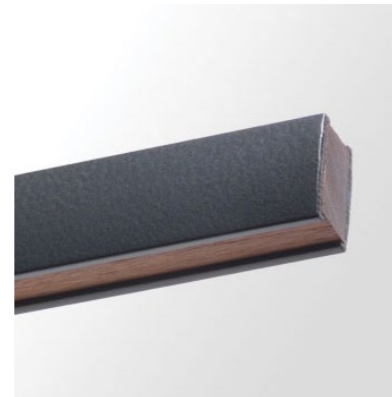

Minimalist and elegant, Highline is a true modern classic of linear lighting, prized for a sense of restrained luxury that allows the surrounding architecture to shine. With carefully considered detailing, Highline showcases honest, precious materiality and exemplary workmanship.

Within its incredibly slim profile, Highline incorporates both upward and downward lighting of impressive potency. The luminaire features oiled walnut details and waxed brass living finishes that age gracefully and patina over time. White or black editions are available for a monochromatic aesthetic.

MATERIAL & FINISHES

SATIN BRASS & WALNUT

PATINA BRASS & WALNUT

BLACK & BLACK

BLACK & WALNUT

WHITE & WHITE

WHITE & WALNUT

OPTIONS

DIMENSION:	<input type="radio"/>	1400
	<input type="radio"/>	1800
	<input type="radio"/>	2400
FINISH:	<input type="radio"/>	SATIN BRASS & WALNUT
	<input type="radio"/>	PATINA BRASS & WALNUT
	<input type="radio"/>	BLACK & WALNUT
	<input type="radio"/>	BLACK & BLACK
	<input type="radio"/>	WHITE & WALNUT
	<input type="radio"/>	WHITE & WHITE
SUSPENSION LENGTH:	<input type="radio"/>	2M*
	<input type="radio"/>	5M
	<input type="radio"/>	CUSTOM (MAX 10M)
DIMMING:	<input type="radio"/>	NON-DIM*
	<input type="radio"/>	PHASE CUT/TRIAC
	<input type="radio"/>	DALI/SWITCH DIM
COLOUR TEMP:	<input type="radio"/>	2700K
	<input type="radio"/>	3000K*
	<input type="radio"/>	4000K
FLEX:	<input type="radio"/>	ULTRAFINE BLACK BRAIDED
	<input type="radio"/>	ULTRAFINE WHITE BRAIDED
SEAMLESS CANOPY:	<input type="radio"/>	BLACK
	<input type="radio"/>	WHITE
	<input type="radio"/>	SILVER
	<input type="radio"/>	BRASS