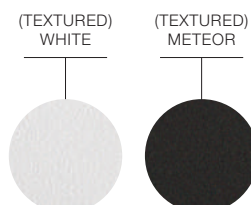

FRAME COLOURS

FABRICS

Available fabrics vary by geographic market.
See gloster.com for full details.