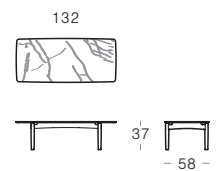

Side Table

FO-ST40-P

Coffee Table (Round)

FO-CT100-P

Coffee Table (Rectangular)

FO-CT132-P

Technical

Discover Kett at  
[kettfurniture.com.au](http://kettfurniture.com.au)