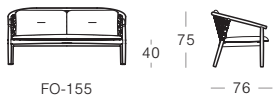

Occasional Chairs,  
Sofas & Ottomans

Lounge Chair

FO-LC

2 Seater

FO-155

3 Seater

FO-200

Tables

Side Table

FO-ST40-P

Coffee Table (Round)

FO-CT100-P

Coffee Table (Rectangular)

FO-CT132-P

Technical

Discover Kett at  
[kettfurniture.com.au](http://kettfurniture.com.au)