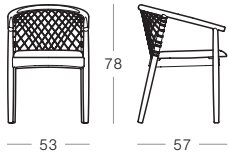

Chairs

Armchair

Tables

Round Table (Teak)

Round Table (Natural Stone)

130

130

160

160

Elliptical Table (Teak)

Elliptical Table (Natural Stone)

265

265

Technical

Discover Kett at
kettfurniture.com.au

Exclusive to Cosh Living
coshliving.com.au

Materials

Tables: Solid Teak frame with slatted teak or natural stone top.

Armchair: Solid Teak frame in-filled with a powder coated aluminium frame (to match Twitchell), allowing ultimate strength & breathability.

Seat & back cushions consist of all weather reticulated foams surrounded with 200 grams of Dacron, providing ultimate breathability & drainage.

Back rests are uniquely hand woven with a twitchell UV stable rope.

Timber

Teak

Natural Stone

Meteor (M)

When placing an order, replace the 'NS' in the product code with the desired natural stone finish.

Fabrics

Choose from our curated collection of premium outdoor fabrics.