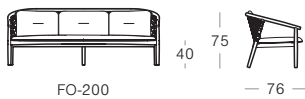

Occasional Chairs,  
Sofas & Ottomans

Lounge Chair

FO-LC

2 Seater

FO-155

3 Seater

FO-200

Tables

Side Table

FO-ST40-P

Coffee Table (Round)

FO-CT100-P

Coffee Table (Rectangular)

FO-CT132-P

Technical

Discover Kett at  
[kettfurniture.com.au](http://kettfurniture.com.au)