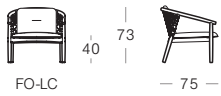

Occasional Chairs,  
Sofas & Ottomans

Lounge Chair

FO-LC

2 Seater

FO-155

3 Seater

FO-200

Tables

Side Table

FO-ST40-P

Coffee Table (Round)

FO-CT100-P

Coffee Table (Rectangular)

FO-CT132-P

Technical

Discover Kett at  
[kettfurniture.com.au](http://kettfurniture.com.au)