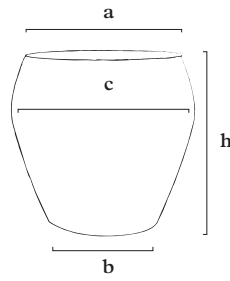

# DMB

	a	b	c	h	w	m <sup>3</sup>
<b>DM80</b>	69cm	47cm	80cm	72cm	70kg	235l
<b>DMB80</b>	69cm	47cm	80cm	72cm	90kg	235l
<b>DM80</b>	27,1"	18,5"	31,5"	28,3"	154lbs	62,1gal
<b>DMB80</b>	27,1"	18,5"	31,5"	28,3"	198lbs	62,1gal

**DMB80**  
in white finish

*DM (left) has a standard texture T0  
DMB80 (right) has texture T8*

DM

DMB

**DM DMB**