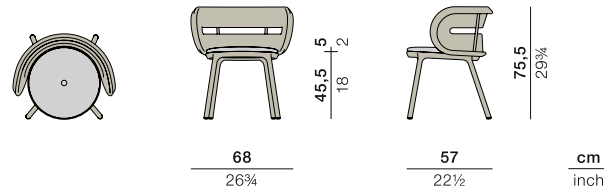

CIRQL NU

Armchair

Design by **Werner Aisslinger** | Ref. **CHN** | Weight **5,4 kg/12 lbs** | COM (Customer Own Material): **0,60 m/0.70 yds** (plain fabric only)

Measurements

Collection: CIRQL NU by Werner Aisslinger is made with the groundbreaking invert fiber and co-extrusion process. This process combines two distinct fiber colors and types into one strand, resulting in stunning colorways, diverse textures, and geometric patterns with a 3D-effect.

Characteristics: Fresh, friendly, transparent, iconic, archetypal, geometric.

Frame: Made of DEDON Fiber woven over an powder-coated aluminum frame.

Frame Maintenance: Clean with a soft cloth or brush, warm water and a gentle cleanser, if needed.

Cushion maintenance: Every cushion is removable and all cushion covers are washable at 30 °C.

Craftsmanship in numbers: Length 249 m/272 yds | Weaving hours 32

Fibers

Additional Items

Cushions

seat cushion for
CIRQL NU armchair
B5A + fabric code

Measurements:

Ø 48 cm
H 5 cm

Weight: 0,5 kg / 1,1 lbs

Fabrics

Items of this collection are available
in all fabrics Cat. A &, B.

Features

To learn more about DEDON, our collections and warranty policy, please visit our website –

[dedon.de](https://www.dedon.de)

11/23

DEDON