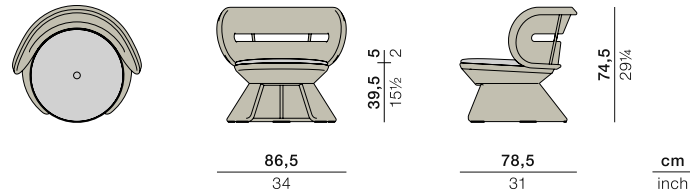

CIRQL NU

Lounge chair, central base

Design by **Werner Aisslinger** | Ref. **CH3** | Weight **7,6 kg/17 lbs** | COM (Customer Own Material): **0,70 m/0.80 yds** (plain fabric only)

Measurements

Collection: CIRQL NU by Werner Aisslinger is made with the groundbreaking invert fiber and co-extrusion process. This process combines two distinct fiber colors and types into one strand, resulting in stunning colorways, diverse textures, and geometric patterns with a 3D-effect.

Characteristics: Fresh, friendly, transparent, iconic, archetypal, geometric.

Frame: Made of DEDON Fiber woven over an powder-coated aluminum frame.

Frame Maintenance: Clean with a soft cloth or brush, warm water and a gentle cleanser, if needed.

Cushion maintenance: Every cushion is removable and all cushion covers are washable at 30 °C.

Craftsmanship in numbers: Length 383 m/418 yds | Weaving hours 41

Fibers

Additional Items

Cushions

seat cushion for
CIRQL NU armchair
B5B + fabric code

Measurements:

ø 62 cm
H 5 cm

Weight: 0,5 kg/ 1,1 lbs

Fabrics

Items of this collection are available
in all fabrics Cat. A &, B.

Features

To learn more about DEDON, our collections and warranty policy, please visit our website –

[dedon.de](https://www.dedon.de)

11/23

DEDON