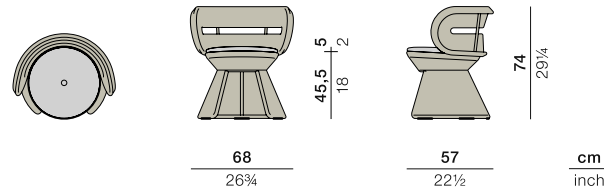

CIRQL NU

Armchair, central base

Design by **Werner Aisslinger** | Ref. **CHZ** | Weight **6,4 kg/15 lbs** | COM (Customer Own Material): **0,60 m/0.70 yds** (plain fabric only)

Measurements

Collection: CIRQL NU by Werner Aisslinger is made with the groundbreaking invert fiber and co-extrusion process. This process combines two distinct fiber colors and types into one strand, resulting in stunning colorways, diverse textures, and geometric patterns with a 3D-effect.

Frame: Made of DEDON Fiber woven over an powder-coated aluminum frame.

Characteristics: Fresh, friendly, transparent, iconic, archetypal, geometric.

Frame Maintenance: Clean with a soft cloth or brush, warm water and a gentle cleanser, if needed.

Cushion maintenance: Every cushion is removable and all cushion covers are washable at 30 °C.

Craftsmanship in numbers: Length 286 m/ 313 yds | Weaving hours 36

Fibers

Additional Items

Cushions

seat cushion for
CIRQL NU armchair
B5A + fabric code

Measurements:

Ø 48 cm
H 5 cm

Weight: 0,5 kg/ 1,1 lbs

Fabrics

Items of this collection are available
in all fabrics Cat. A &, B.

Features

To learn more about DEDON, our collections and warranty policy, please visit our website –

[dedon.de](https://www.dedon.de)

11/23

DEDON