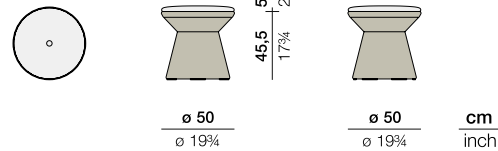

CIRQL NU

Footstool

Design by **Werner Aisslinger** | Ref. **CH6** | Weight **3,5 kg/8 lbs** | COM (Customer Own Material): **0,60 m/0.70 yds** (plain fabric only)

Measurements

Collection: CIRQL NU by Werner Aisslinger is made with the groundbreaking invert fiber and co-extrusion process. This process combines two distinct fiber colors and types into one strand, resulting in stunning colorways, diverse textures, and geometric patterns with a 3D-effect.

Characteristics: Fresh, friendly, transparent, iconic, archetypal, geometric.

Frame: Made of DEDON Fiber woven over an powder-coated aluminum frame.

Frame Maintenance: Clean with a soft cloth or brush, warm water and a gentle cleanser, if needed.

Cushion maintenance: Every cushion is removable and all cushion covers are washable at 30 °C.

Craftsmanship in numbers: Length 80 m/87 yds | Weaving hours 9

Fibers

Additional Items

Cushions

seat cushion
for CIRQL NU stool
B5A + fabric code

Measurements:

ø 48 cm
H 5 cm

Weight: 0,8 kg/ 1,9 lbs

Fabrics

Items of this collection are available
in all fabrics Cat. A &, B.

Features

To learn more about DEDON, our collections and warranty policy, please visit our website –

[dedon.de](https://www.dedon.de)

11/23

DEDON