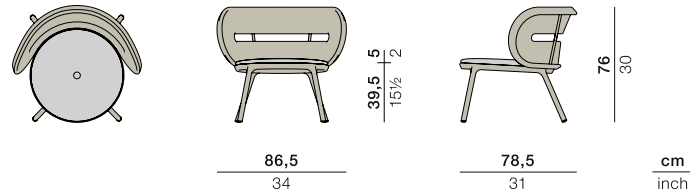

CIRQL NU

Lounge chair

Design by **Werner Aisslinger** | Ref. **CHU** | Weight **5,4 kg/12 lbs** | COM (Customer Own Material): **0,70 m/0.80 yds** (plain fabric only)

Measurements

Collection: CIRQL NU by Werner Aisslinger is made with the groundbreaking invert fiber and co-extrusion process. This process combines two distinct fiber colors and types into one strand, resulting in stunning colorways, diverse textures, and geometric patterns with a 3D-effect.

Characteristics: Fresh, friendly, transparent, iconic, archetypal, geometric.

Frame: Made of DEDON Fiber woven over an powder-coated aluminum frame.

Frame Maintenance: Clean with a soft cloth or brush, warm water and a gentle cleanser, if needed.

Cushion maintenance: Every cushion is removable and all cushion covers are washable at 30 °C.

Craftsmanship in numbers: Length 137 m/ 150 yds | Weaving hours 36

Fibers

Additional Items

Cushions

seat cushion for
CIRQL NU armchair
B5B + fabric code

Measurements:

ø 62 cm
H 5 cm

Weight: 0,5 kg/ 1,1 lbs

Fabrics

Items of this collection are available
in all fabrics Cat. A &, B.

Features

To learn more about DEDON, our collections and warranty policy, please visit our website –

[dedon.de](https://www.dedon.de)

11/23

DEDON