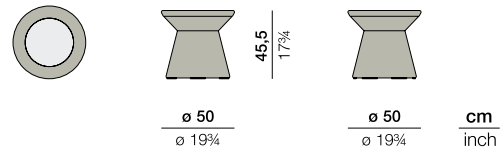

CIRQL NU

Side table

Design by **Werner Aisslinger** | Ref. **CH9** | Weight **5,3 kg/12 lbs**

Measurements

Collection: CIRQL NU by Werner Aisslinger is made with the groundbreaking invert fiber and co-extrusion process. This process combines two distinct fiber colors and types into one strand, resulting in stunning colorways, diverse textures, and geometric patterns with a 3D-effect.

Characteristics: Fresh, friendly, transparent, iconic, archetypal, geometric.

Frame: Made of DEDON Fiber woven over an powder-coated aluminium frame. The tabletop consist of a powder coated aluminium plate.

Frame Maintenance: Clean with a soft cloth or brush, warm water and a gentle cleanser, if needed.

Craftsmanship in numbers: Length 109 m/ 119 yds | Weaving hours 9

Fibers

212 invert sunrise
304 lipari tabletop

Additional Items

CH8
Cover

Features

Contract

To learn more about DEDON, our collections and warranty policy, please visit our website –

[dedon.de](https://www.dedon.de)

11/23

DEDON