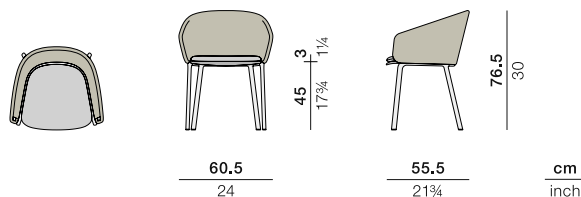

RILLY

Armchair

Design by **GramFratesi** | Item code: **103001** | Weight **5,9 kg/13 lbs** | Volume **0,26 m³/9 cu ft** | COM (Customer Own Material): seat cushion: **0,58 m/0.63 yd**, optional back cushion: **0,47 m/0.51 yd** (plain fabric only)

Measurements

Collection: A versatile collection of dining, lounging and poolside elements, RILLY by GamFratesi takes a fresh approach to DEDON's outdoor heritage. In place of traditional weaving technique, it features parallel vertical strands of maritime rope or new DEDON Fiber 'Touch'. The result is a "transparent" collection of friendly forms with distinctive faceting and a contemporary, graphic quality.

Characteristics: Contemporary. Graphic. Inviting. Intimate. Expansive.

Armchair: Light and solid, with distinctive faceting and a contemporary graphic quality, the armchair features an injection-molded seat. Available in four distinct colors, it comes with seat and optional back cushion.

Frame: The frame consists of aluminum.

Finishing: The frame is electrostatic powder-coated in black pepper.

Frame maintenance: Clean with a soft cloth and warm water.

Cushion maintenance: Every cushion is removable and all cushion covers are washable at 30°C.

Options: Choose between DEDON Fiber and weatherproof rope. Optional Dry+ cushion construction is available for RILLY.

Fibers

Ropes

Additional items

Cushions

Seat cushion: **95103001**

Optional back cushion: **95103002**

Dry+ seat cushion: **95103201**

Dry+ optional back cushion: **95103202**

Please see fabric options fact sheet

Features

To learn more about DEDON, our collections and warranty policy, please visit our website –

www.dedon.de