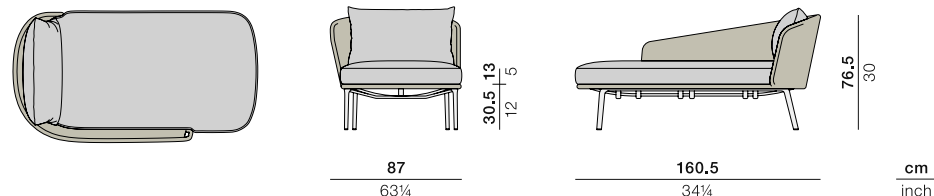

RILLY

Daybed right

Design by GramFratesi | Item code: 103022 | Weight 13,9 kg/31 lbs | Volume 1,07 m³/38 cu ft | COM (Customer Own Material): 3,85 m/4.21 yd (plain fabric only)

Measurements

Collection: A versatile collection of dining, lounging and poolside elements, RILLY by GamFratesi takes a fresh approach to DEDON's outdoor heritage. In place of traditional weaving technique, it features parallel vertical strands of maritime rope or new DEDON Fiber 'Touch'. The result is a "transparent" collection of friendly forms with distinctive faceting and a contemporary, graphic quality.

Characteristics: Contemporary. Graphic. Inviting. Intimate. Expansive.

Daybed right: The daybed right offers exceptional comfort and comes with the option of additional wheels. Cushions feature durable Dry+ cushion construction. The daybed right is available in a choice of four colors.

Frame: The frame consists of aluminum.

Finishing: The frame is electrostatic powder-coated in black pepper.

Frame maintenance: Clean with a soft cloth and warm water.

Cushion maintenance: Every cushion is removable and all cushion covers are washable at 30°C.

Options: Choose between DEDON Fiber and weatherproof rope.

Optional Dry+ cushion construction is available for RILLY.

Fibers

Ropes

Additional items

Cushions

Cushion set: 95103022

Dry+ cushion set: 95103222

Please see fabric options fact sheet

Features

To learn more about DEDON, our collections and warranty policy, please visit our website –

www.dedon.de