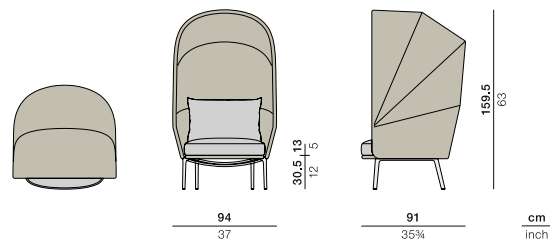

Measurements

Collection: A versatile collection of dining, lounging and poolside elements, RILLY by GamFratesi takes a fresh approach to DEDON's outdoor heritage. In place of traditional weaving technique, it features parallel vertical strands of maritime rope or new DEDON Fiber 'Touch'. The result is a "transparent" collection of friendly forms with distinctive faceting and a contemporary, graphic quality.

Characteristics: Contemporary. Graphic. Inviting. Intimate. Expansive.

Cocoon chair: The cocoon chair is a signature piece that stands on its own or as part of an ensemble. It features a beautifully woven canopy and is available in an especially wide range of colors. Combine with the footstool.

Frame: The frame consists of aluminum.

Finishing: The frame is electrostatic powder-coated in black pepper.

Frame maintenance: Clean with a soft cloth and warm water.

Cushion maintenance: Every cushion is removable and all cushion covers are washable at 30°C.

Options: Choose between DEDON Fiber and weatherproof rope. Optional Dry+ cushion construction is available for RILLY. Cocoon chair and footstool are available in two additional DEDON Fiber colors: rosewood touch and saffron touch. Optional Dry+ cushion construction is available for RILLY.

Fibers

Ropes

Additional items

Cushions

Cushion set: **95103005**

Dry+ cushion set: **95103205**

Cushion set including back cushion
with headrest: **95103008**

Dry+ cushion set including back cushion
with headrest: **95103208**

Please see fabric options fact sheet

Features

To learn more about DEDON, our collections and warranty policy, please visit our website –

www.dedon.de