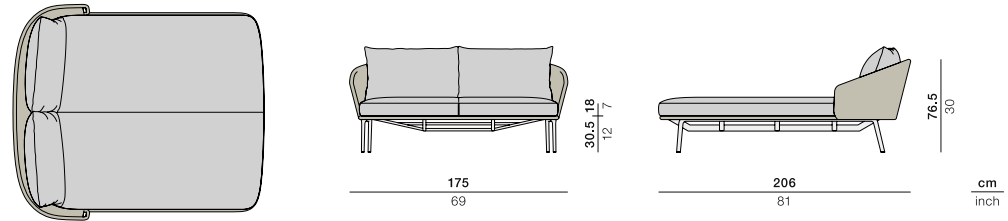

RILLY

Double daybed

Design by **GramFratesi** | Item code: **103018** | Weight **35,2 kg/78 lbs** | Volume **2,8 m³/10 cu ft** | COM (Customer Own Material): **9,78 m/10.69 yd** (plain fabric only)

Measurements

Collection: A versatile collection of dining, lounging and poolside elements, RILLY by GamFratesi takes a fresh approach to DEDON's outdoor heritage. In place of traditional weaving technique, it features parallel vertical strands of maritime rope or new DEDON Fiber 'Touch'. The result is a "transparent" collection of friendly forms with distinctive faceting and a contemporary, graphic quality.

Characteristics: Contemporary. Graphic. Inviting. Intimate. Expansive.

Double daybed: The sprawling double daybed offers plenty of room for relaxing alone or together. Use an additional back cushion for even greater comfort. Optional wheels are available for easy mobility.

Frame: The frame consists of aluminum.

Finishing: The frame is electrostatic powder-coated in black pepper.

Frame maintenance: Clean with a soft cloth and warm water.

Cushion maintenance: Every cushion is removable and all cushion covers are washable at 30°C.

Options: Choose between DEDON Fiber and weatherproof rope.

Optional Dry+ cushion construction is available for RILLY.

Fibers

Ropes

Additional items

Cushions

Cushion set: **95103018**

Additional back cushion: **2x 95103019**

Dry+ cushion set: **95103218**

Dry+ additional back cushion: **2x 95103219**

Please see fabric options fact sheet

Features

To learn more about DEDON, our collections and warranty policy, please visit our website –

www.dedon.de