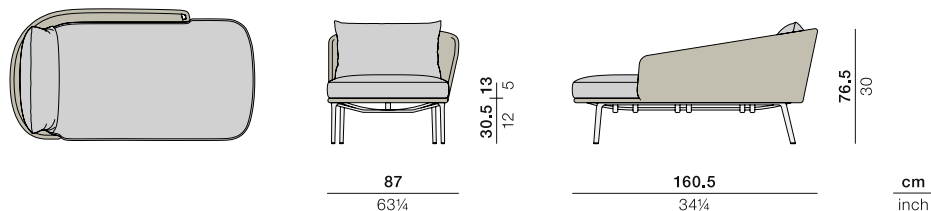

RILLY

Daybed left

Design by **GramFratesi** | Item code: **103020** | Weight **13,9 kg/31 lbs** | Volume **1,07 m³/38 cu ft** | COM (Customer Own Material): **3,85 m/4.21 yd** (plain fabric only)

Measurements

Collection: A versatile collection of dining, lounging and poolside elements, RILLY by GamFratesi takes a fresh approach to DEDON's outdoor heritage. In place of traditional weaving technique, it features parallel vertical strands of maritime rope or new DEDON Fiber 'Touch'. The result is a "transparent" collection of friendly forms with distinctive faceting and a contemporary, graphic quality.

Characteristics: Contemporary. Graphic. Inviting. Intimate. Expansive.

Daybed left: The daybed left offers exceptional comfort and comes with the option of additional wheels. Cushions feature durable Dry+ cushion construction. The daybed left is available in a choice of four colors.

Frame: The frame consists of aluminum.

Finishing: The frame is electrostatic powder-coated in black pepper.

Frame maintenance: Clean with a soft cloth and warm water.

Cushion maintenance: Every cushion is removable and all cushion covers are washable at 30°C.

Options: Choose between DEDON Fiber and weatherproof rope. Optional Dry+ cushion construction is available for RILLY.

Fibers

Ropes

Additional items

Cushions

Cushion set: **95103020**
Dry+ cushion set: **95103220**

Please see fabric options fact sheet

Features

To learn more about DEDON, our collections and warranty policy, please visit our website –

www.dedon.de