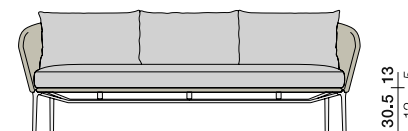

RILLY

3-seater

Design by GramFratesi | Item code: 103015 | Weight 21,4 kg/46 lbs | Volume 1,57 m³/55 cu ft | COM (Customer Own Material): 6,49 m/7.09 yd (plain fabric only)

Measurements

227
89¼

30.5
12

13
5

90
35½

76.5
30

cm
inch

Collection: A versatile collection of dining, lounging and poolside elements, RILLY by GamFratesi takes a fresh approach to DEDON's outdoor heritage. In place of traditional weaving technique, it features parallel vertical strands of maritime rope or new DEDON Fiber 'Touch'. The result is a "transparent" collection of friendly forms with distinctive faceting and a contemporary, graphic quality.

Characteristics: Contemporary. Graphic. Inviting. Intimate. Expansive.

3-seater: The generously proportioned 3-seater features a powder-coated aluminum frame and parallel vertical strands of fiber or maritime rope. It comes in four colors and is available in a range of fabrics.

Frame: The frame consists of aluminum.

Finishing: The frame is electrostatic powder-coated in black pepper.

Frame maintenance: Clean with a soft cloth and warm water.

Cushion maintenance: Every cushion is removable and all cushion covers are washable at 30°C.

Options: Choose between DEDON Fiber and weatherproof rope.

Optional Dry+ cushion construction is available for RILLY.

Fibers

157
taupe touch

158
teal touch

Ropes

155
taupe melange

156
teal melange

Additional items

Cover

Cushions

Cushion set: 95103015

Dry+ cushion set: 95103215

Please see fabric options fact sheet

Features

Dry+ cushion

To learn more about DEDON, our collections and warranty policy, please visit our website –

www.dedon.de

12/19

DEDON