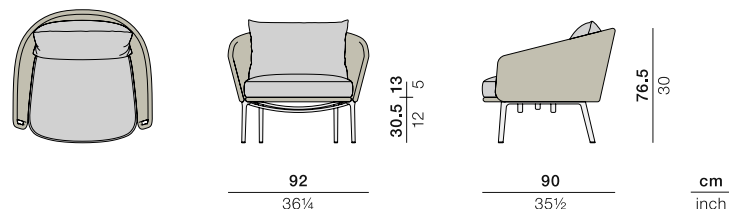

RILLY

Lounge chair

Design by **GramFratesi** | Item code: **103005** | Weight **9,3 kg/21 lbs** | Volume **0,64 m³/23 cu ft** | COM (Customer Own Material): **2,57 m/2.81 yd** (plain fabric only)

Measurements

Collection: A versatile collection of dining, lounging and poolside elements, RILLY by GamFratesi takes a fresh approach to DEDON's outdoor heritage. In place of traditional weaving technique, it features parallel vertical strands of maritime rope or new DEDON Fiber 'Touch'. The result is a "transparent" collection of friendly forms with distinctive faceting and a contemporary, graphic quality.

Characteristics: Contemporary. Graphic. Inviting. Intimate. Expansive.

Lounge chair: With accommodating arm rests and large cushions, the lounge chair is great on its own but is best enjoyed with the footstool. The chair comes in four colors and is available in a range of fabrics.

Frame: The frame consists of aluminum.

Finishing: The frame is electrostatic powder-coated in black pepper.

Frame maintenance: Clean with a soft cloth and warm water.

Cushion maintenance: Every cushion is removable and all cushion covers are washable at 30°C.

Options: Choose between DEDON Fiber and weatherproof rope. Optional Dry+ cushion construction is available for RILLY.

Fibers

Ropes

Additional items

Cushions

Cushion set: **95103005**

Dry+ cushion set: **95103205**

Please see fabric options fact sheet

Features

To learn more about DEDON, our collections and warranty policy, please visit our website –

www.dedon.de