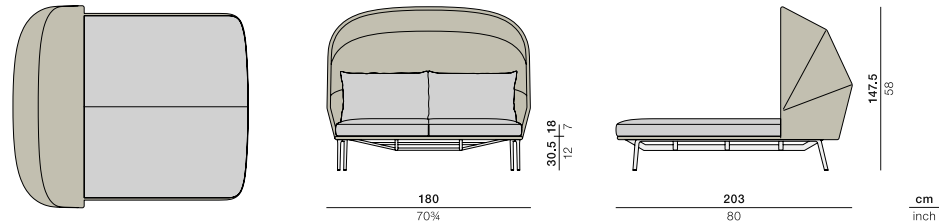

RILLY

Cocoon double daybed

Design by **GramFratesi** | Item code: **103019** | Weight **42,7 kg/94 lbs** | Volume **5,4 m³/19 cu ft** | COM (Customer Own Material): **9,78 m/10.69 yd** (plain fabric only)

Measurements

Collection: A versatile collection of dining, lounging and poolside elements, RILLY by GamFratesi takes a fresh approach to DEDON's outdoor heritage. In place of traditional weaving technique, it features parallel vertical strands of maritime rope or new DEDON Fiber 'Touch'. The result is a "transparent" collection of friendly forms with distinctive faceting and a contemporary, graphic quality.

Characteristics: Contemporary. Graphic. Inviting. Intimate. Expansive.

Cocoon double daybed: The sprawling Cocoon double daybed is a signature piece that features a beautifully woven canopy for privacy and shade. Use an additional back cushion for even greater comfort. Optional wheels are available for easy mobility.

Frame: The frame consists of aluminum.

Finishing: The frame is electrostatic powder-coated in black pepper.

Frame maintenance: Clean with a soft cloth and warm water.

Cushion maintenance: Every cushion is removable and all cushion covers are washable at 30°C.

Options: Choose between DEDON Fiber and weatherproof rope. Optional Dry+ cushion construction is available for RILLY.

Fibers

Ropes

Additional items

Cushions

Cushion set: **95103018**

Additional back cushion: **2x 95103019**

Dry+ cushion set: **95103218**

Dry+ additional back cushion: **2x 95103219**

Please see fabric options fact sheet

Features

To learn more about DEDON, our collections and warranty policy, please visit our website –

www.dedon.de