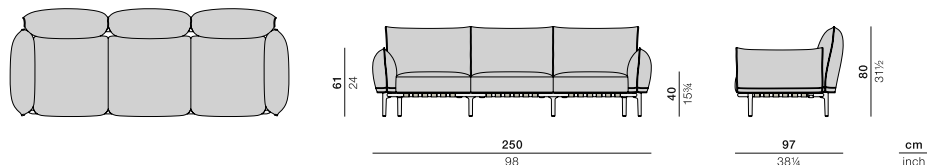

BREA

3-seater

Design by Edward Barber & Jay Osgerby | Item code: 107021 | COM (Customer Own Material): 13,1 m / 14 1/8 (plain fabric only)

Measurements

Collection: With BREA, Edward Barber and Jay Osgerby have conceived an outdoor lounge system of quiet luxury and superior quality. Sophisticated and refined construction, together with an ingenious system of connectors, give the collection a modern profile and maximum versatility.

3-seater: The 3-seater is three times the size of the lounge chair and just as comfortable. Available in three colors of powder-coating and all DEDON fabrics, it features a modern design and easy-to-remove cushions.

Frame: BREA consists of a powder-coated metal frame, universal die-cast aluminum legs and connectors and elastic outdoor belting in Sunbrella® yarns for enhanced comfort.

Characteristics: Gorgeous, clever, luxurious comfort, elegant simplicity, indoor luxury outdoors

Cushion maintenance: BREA cushions can be easily slipped on and off of the metal frame. All cushion covers can be removed and washed.

Frame maintenance: Clean with a soft cloth and warm water.

Options: BREA cushions are available in Cat. A, Cat. B (incl. Kvadrat PATIO) and Cat. C fabrics. Exclusively for BREA, cushions and deco cushions are available in SAIL CLOTH light gray fabric.

Powder coating

000
white

317
black pepper

330
palm

Cushion

Cushion set:
95107021

Recommended deco-cushion:
3x 25 x 62 cm / 9 3/4 x 24 1/2"
95050090

Fabrics

693
SAIL CLOTH
light gray fabric for
BREA collection and
deco cushions only.

Please see fabric options fact sheet

Additional items

Cover

Features

Furniture

Award

Interior Innovation
„Best of Best“

To learn more about DEDON, our collections and warranty policy, please visit our website –

www.dedon.de

12/18

DEDON