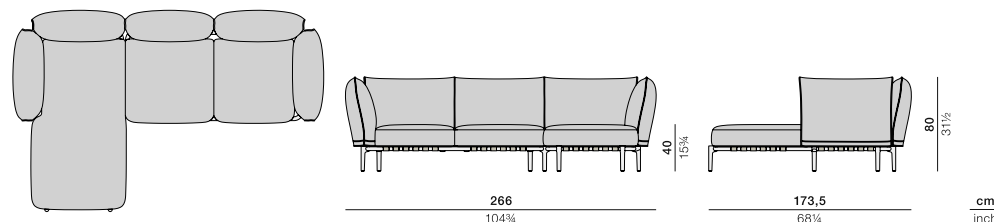

BREA

3-seater daybed right

Design by Edward Barber & Jay Osgerby | Item code: 107027 | COM (Customer Own Material): 16,3 m / 17 ¾ yd (plain fabric only)

Measurements

Collection: With BREA, Edward Barber and Jay Osgerby have conceived an outdoor lounge system of quiet luxury and superior quality. Sophisticated and refined construction, together with an ingenious system of connectors, give the collection a modern profile and maximum versatility.

3-seater daybed right: A classic configuration, the 3-seater daybed right combines perfectly with the coffee table 80x150cm. Available in three colors of powder-coating and all DEDON fabrics, it features a modern design and easy-to-remove cushions.

Frame: BREA consists of a powder-coated metal frame, universal die-cast aluminum legs and connectors and elastic outdoor belting in Sunbrella® yarns for enhanced comfort.

Characteristics: Gorgeous, clever, luxurious comfort, elegant simplicity, indoor luxury outdoors

Cushion maintenance: BREA cushions can be easily slipped on and off of the metal frame. All cushion covers can be removed and washed.

Frame maintenance: Clean with a soft cloth and warm water.

Options: BREA cushions are available in Cat. A, Cat. B (incl. Kvadrat PATIO) and Cat. C fabrics. Exclusively for BREA, cushions and deco cushions are available in SAIL CLOTH light gray fabric.

Powder coating

000
white

317
black pepper

330
palm

Cushion

Cushion set:
95107027

Recommended deco-cushion:
3x 25 x 62 cm / 9¾ x 24½"
95050090

Fabrics

693
SAIL CLOTH
light gray fabric for
BREA collection and
deco cushions only.

Please see fabric options fact sheet

Additional items

Cover

Features

Furniture

Award

Interior Innovation
„Best of Best“

To learn more about DEDON, our collections and warranty policy, please visit our website –

www.dedon.de

12/18

DEDON