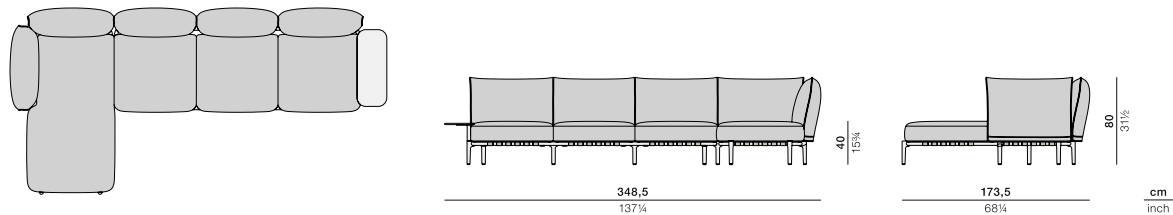

Measurements

Collection: With BREA, Edward Barber and Jay Osgerby have conceived an outdoor lounge system of quiet luxury and superior quality. Sophisticated and refined construction, together with an ingenious system of connectors, give the collection a modern profile and maximum versatility.

4-seater daybed right: A luxuriously wide sofa variation, the 4-seater daybed right comes with an integrated rectangular side table. Available in three colors of powder-coating and all DEDON fabrics, it features a modern design and easy-to-remove cushions.

Frame: BREA consists of a powder-coated metal frame, universal die-cast aluminum legs and connectors and elastic outdoor belting in Sunbrella® yarns for enhanced comfort.

Characteristics: Gorgeous, clever, luxurious comfort, elegant simplicity, indoor luxury outdoors

Cushion maintenance: BREA cushions can be easily slipped on and off of the metal frame. All cushion covers can be removed and washed.

Frame maintenance: Clean with a soft cloth and warm water.

Options: BREA cushions are available in Cat. A, Cat. B (incl. Kvadrat PATIO) and Cat. C fabrics. Exclusively for BREA, cushions and deco cushions are available in SAIL CLOTH light gray fabric.

Powder coating

000
white

317
black pepper

330
palm

Cushion

Cushion set:
951070456

Recommended deco-cushion:
5x 25 x 62 cm / 9¾ x 24½"
95050090

Fabrics

693
SAIL CLOTH
light gray fabric for
BREA collection and
deco cushions only.

Please see fabric options fact sheet

Additional items

Cover

Features

Furniture

Award

Interior Innovation
„Best of Best“

To learn more about DEDON, our collections and warranty policy, please visit our website –

www.dedon.de

12/18

DEDON