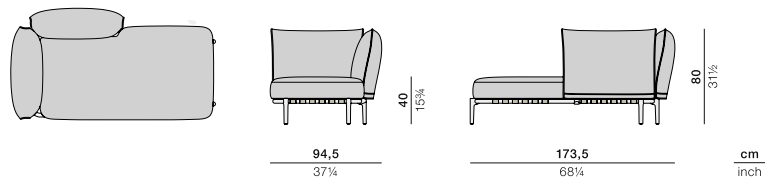

BREA

Daybed left

Design by Edward Barber & Jay Osgerby | Item code: 107041 | COM (Customer Own Material): 7 m / 7 ¼ yd (plain fabric only)

Measurements

Collection: With BREA, Edward Barber and Jay Osgerby have conceived an outdoor lounge system of quiet luxury and superior quality. Sophisticated and refined construction, together with an ingenious system of connectors, give the collection a modern profile and maximum versatility.

Daybed left: The daybed left is a simple and easy daybed of exceptional comfort. Available in three colors of powder-coating and all DEDON fabrics, it features a modern design and easy-to-remove cushions.

Frame: BREA consists of a powder-coated metal frame, universal die-cast aluminum legs and connectors and elastic outdoor belting in Sunbrella® yarns for enhanced comfort.

Characteristics: Gorgeous, clever, luxurious comfort, elegant simplicity, indoor luxury outdoors

Cushion maintenance: BREA cushions can be easily slipped on and off of the metal frame. All cushion covers can be removed and washed.

Frame maintenance: Clean with a soft cloth and warm water.

Options: BREA cushions are available in Cat. A, Cat. B (incl. Kvadrat PATIO) and Cat. C fabrics. Exclusively for BREA, cushions and deco cushions are available in SAIL CLOTH light gray fabric.

Powder coating

000
white

317
black pepper

330
palm

Cushion

Cushion set:
95107041

Recommended deco-cushion:
1x 25 x 62 cm / 9¾ x 24½"
95050090

Fabrics

693
SAIL CLOTH
light gray fabric for
BREA collection and
deco cushions only.

Please see fabric options fact sheet

Additional items

Cover

Features

Furniture

Award

Interior Innovation
„Best of Best“

To learn more about DEDON, our collections and warranty policy, please visit our website –

www.dedon.de

12/18

DEDON