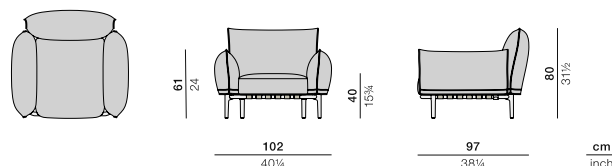

Measurements

Collection: With BREA, Edward Barber and Jay Osgerby have conceived an outdoor lounge system of quiet luxury and superior quality. Sophisticated and refined construction, together with an ingenious system of connectors, give the collection a modern profile and maximum versatility.

Lounge chair: With its comfortable, cocooning armrests and backrest, the lounge chair is a stand-alone companion to the rest of the BREA collection. Available in three colors of powder-coating and all DEDON fabrics, it features a modern design and easy-to-remove cushions.

Frame: BREA consists of a powder-coated metal frame, universal die-cast aluminum legs and connectors and elastic outdoor belting in Sunbrella® yarns for enhanced comfort.

Characteristics: Gorgeous, clever, luxurious comfort, elegant simplicity, indoor luxury outdoors

Cushion maintenance: BREA cushions can be easily slipped on and off of the metal frame. All cushion covers can be removed and washed.

Frame maintenance: Clean with a soft cloth and warm water.

Options: BREA cushions are available in Cat. A, Cat. B (incl. Kvadrat PATIO) and Cat. C fabrics. Exclusively for BREA, cushions and deco cushions are available in SAIL CLOTH light gray fabric.

Powder coating

000
white

317
black pepper

330
palm

Cushion

Cushion set:
95107001

Recommended deco-cushion:
1 x 25 x 62 cm / 9 3/4 x 24 1/2"
95050090

Fabrics

693
SAIL CLOTH
light gray fabric for
BREA collection and
deco cushions only.

Please see fabric options fact sheet

Additional items

Cover

Features

Furniture

Award

Interior Innovation
„Best of Best“

To learn more about DEDON, our collections and warranty policy, please visit our website –

www.dedon.de

12/18

DEDON