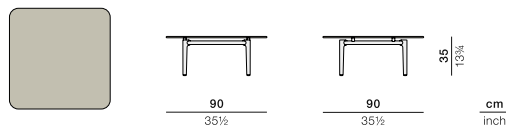

BREA

Coffee table 90 x 90cm (35½" x 35½")

Design by Edward Barber & Jay Osgerby | Item code: 107033

Measurements

Collection: With BREA, Edward Barber and Jay Osgerby have conceived an outdoor lounge system of quiet luxury and superior quality. Sophisticated and refined construction, together with an ingenious system of connectors, give the collection a modern profile and maximum versatility.

Coffee table: The coffee table 90 x 90cm (35½" x 35½") is designed as a companion piece to the entire BREA collection. It features a modern design and comes in a choice of three colors of powder-coating and two colors of mineral-composite tabletop.

Frame: BREA consists of a powder-coated metal frame and mineral-composite tabletops.

Characteristics: Gorgeous, clever, elegant simplicity, indoor luxury outdoors

Frame maintenance: Clean with a soft cloth and warm water.