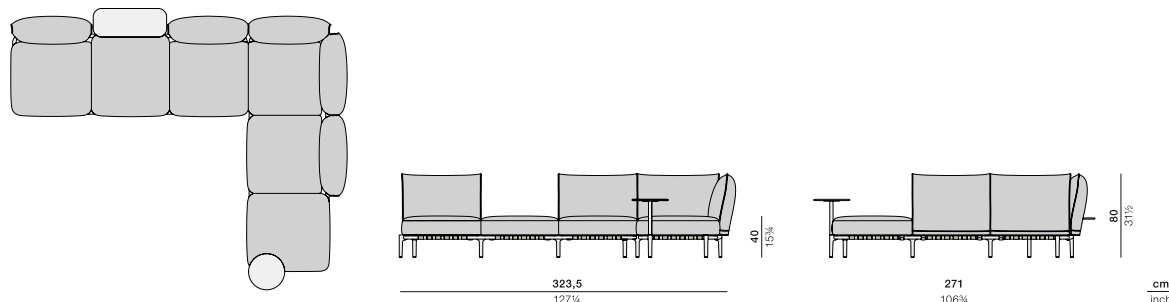

BREA

Corner sofa XL left

Design by Edward Barber & Jay Osgerby | Item code: 107063 | COM (Customer Own Material): 20,3 m / 22 1/4 yd (plain fabric only)

Measurements

Collection: With BREA, Edward Barber and Jay Osgerby have conceived an outdoor lounge system of quiet luxury and superior quality. Sophisticated and refined construction, together with an ingenious system of connectors, give the collection a modern profile and maximum versatility.

Corner sofa XL left: The corner sofa XL left comes both with an integrated rectangular side table, creating space between the seats, and with a round side table. Available in three colors of powder-coating and all DEDON fabrics, it features a modern design and easy-to-remove cushions.

Frame: BREA consists of a powder-coated metal frame, universal die-cast aluminum legs and connectors and elastic outdoor belting in Sunbrella® yarns for enhanced comfort.

Characteristics: Gorgeous, clever, luxurious comfort, elegant simplicity, indoor luxury outdoors

Cushion maintenance: BREA cushions can be easily slipped on and off of the metal frame. All cushion covers can be removed and washed.

Frame maintenance: Clean with a soft cloth and warm water.

Options: BREA cushions are available in Cat. A, Cat. B (incl. Kvadrat PATIO) and Cat. C fabrics. Exclusively for BREA, cushions and deco cushions are available in SAIL CLOTH light gray fabric.

Powder coating	Cushion	Fabrics	Additional items	Features	Award
000 white 317 black pepper 330 palm	Cushion set: 95107063 Recommended deco-cushion: 5x 25 x 62 cm / 9 3/4 x 24 1/2" 95050090	693 SAIL CLOTH light gray fabric for BREA collection and deco cushions only. Please see fabric options fact sheet	Cover	Furniture 360° Side table: rotatable by 360°	Interior Innovation „Best of Best“

To learn more about DEDON, our collections and warranty policy, please visit our website –

www.dedon.de