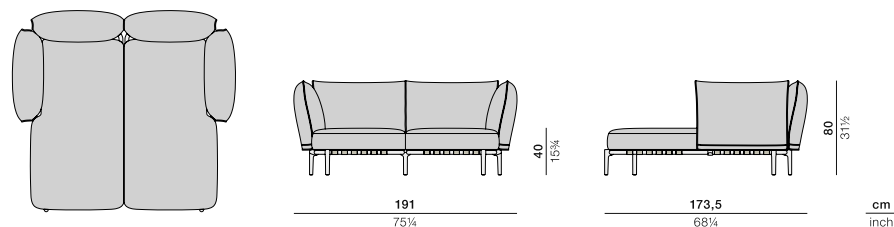

BREA

Double daybed

Design by Edward Barber & Jay Osgerby | Item code: 107043 | COM (Customer Own Material): 12 m / 13 1/8 yd (plain fabric only)

Measurements

Collection: With BREA, Edward Barber and Jay Osgerby have conceived an outdoor lounge system of quiet luxury and superior quality. Sophisticated and refined construction, together with an ingenious system of connectors, give the collection a modern profile and maximum versatility.

Double daybed: The double daybed is characterized by its luxurious size and comfort. Available in three colors of powder-coating and all DEDON fabrics, it features a modern design and easy-to-remove cushions.

Frame: BREA consists of a powder-coated metal frame, universal die-cast aluminum legs and connectors and elastic outdoor belting in Sunbrella® yarns for enhanced comfort.

Characteristics: Gorgeous, clever, luxurious comfort, elegant simplicity, indoor luxury outdoors

Cushion maintenance: BREA cushions can be easily slipped on and off of the metal frame. All cushion covers can be removed and washed.

Frame maintenance: Clean with a soft cloth and warm water.

Options: BREA cushions are available in Cat. A, Cat. B (incl. Kvadrat PATIO) and Cat. C fabrics. Exclusively for BREA, cushions and deco cushions are available in SAIL CLOTH light gray fabric.

Powder coating

000
white

317
black pepper

330
palm

Cushion

Cushion set:
95107043

Recommended deco-cushion:
2x 25 x 62 cm / 9 3/4 x 24 1/2"
95050090

Fabrics

693
SAIL CLOTH
light gray fabric for
BREA collection and
deco cushions only.

Please see fabric options fact sheet

Additional items

Cover

Features

Furniture

Award

Interior Innovation
„Best of Best“

To learn more about DEDON, our collections and warranty policy, please visit our website –

www.dedon.de

12/18

DEDON