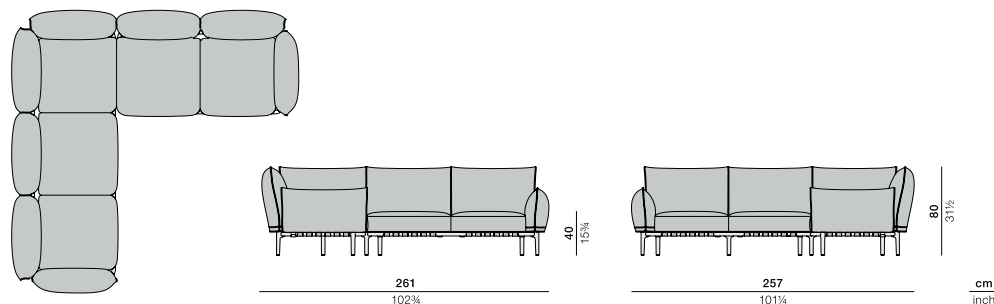

BREA

Corner sofa

Design by **Edward Barber & Jay Osgerby** | Item code: **107062** | COM (Customer Own Material): **20,3 m / 22 1/8 yd** (plain fabric only)

Measurements

Collection: With BREA, Edward Barber and Jay Osgerby have conceived an outdoor lounge system of quiet luxury and superior quality. Sophisticated and refined construction, together with an ingenious system of connectors, give the collection a modern profile and maximum versatility.

Corner sofa: A classic configuration, the corner sofa combines perfectly with the coffee table 90x90cm. Available in three colors of powder-coating and all DEDON fabrics, it features a modern design and easy-to-remove cushions.

Frame: BREA consists of a powder-coated metal frame, universal die-cast aluminum legs and connectors and elastic outdoor belting in Sunbrella® yarns for enhanced comfort.

Characteristics: Gorgeous, clever, luxurious comfort, elegant simplicity, indoor luxury outdoors

Cushion maintenance: BREA cushions can be easily slipped on and off of the metal frame. All cushion covers can be removed and washed.

Frame maintenance: Clean with a soft cloth and warm water.

Options: BREA cushions are available in Cat. A, Cat. B (incl. Kvadrat PATIO) and Cat. C fabrics. Exclusively for BREA, cushions and deco cushions are available in SAIL CLOTH light gray fabric.

Powder coating

000
white

317
black pepper

330
palm

Cushion

Cushion set:
95107062

Recommended deco-cushion:
6 x 25 x 62 cm / 9 3/4 x 24 1/2"
95050090

Fabrics

693
SAIL CLOTH
light gray fabric for
BREA collection and
deco cushions only.

Please see fabric options fact sheet

Additional items

Cover

Features

Furniture

Award

Interior Innovation
„Best of Best“

To learn more about DEDON, our collections and warranty policy, please visit our website –

www.dedon.de

12/18

DEDON