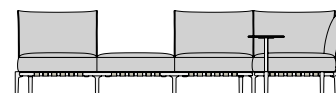

BREA

Corner sofa XL right

Design by **Edward Barber & Jay Osgerby** | Item code: **107064** | COM (Customer Own Material): **20,3 m / 22 1/8 yd** (plain fabric only)

Measurements

323,5
127 1/4

271
106 3/4

cm
inch

Collection: With BREA, Edward Barber and Jay Osgerby have conceived an outdoor lounge system of quiet luxury and superior quality. Sophisticated and refined construction, together with an ingenious system of connectors, give the collection a modern profile and maximum versatility.

Corner sofa XL right: The corner sofa XL right comes both with an integrated rectangular side table, creating space between the seats, and with a round side table. Available in three colors of powder-coating and all DEDON fabrics, it features a modern design and easy-to-remove cushions.

Frame: BREA consists of a powder-coated metal frame, universal die-cast aluminum legs and connectors and elastic outdoor belting in Sunbrella® yarns for enhanced comfort.

Characteristics: Gorgeous, clever, luxurious comfort, elegant simplicity, indoor luxury outdoors

Cushion maintenance: BREA cushions can be easily slipped on and off of the metal frame. All cushion covers can be removed and washed.

Frame maintenance: Clean with a soft cloth and warm water.

Options: BREA cushions are available in Cat. A, Cat. B (incl. Kvadrat PATIO) and Cat. C fabrics. Exclusively for BREA, cushions and deco cushions are available in SAIL CLOTH light gray fabric.

Powder coating	Cushion	Fabrics	Additional items	Features	Award
000 white 317 black pepper 330 palm	Cushion set: 951070463 Recommended deco-cushion: 5x 25 x 62 cm / 9 3/4 x 24 1/2" 95050090	693 SAIL CLOTH light gray fabric for BREA collection and deco cushions only. Please see fabric options fact sheet	Cover	Furniture Side table: rotatable by 360°	Interior Innovation „Best of Best“

To learn more about DEDON, our collections and warranty policy, please visit our website –

www.dedon.de