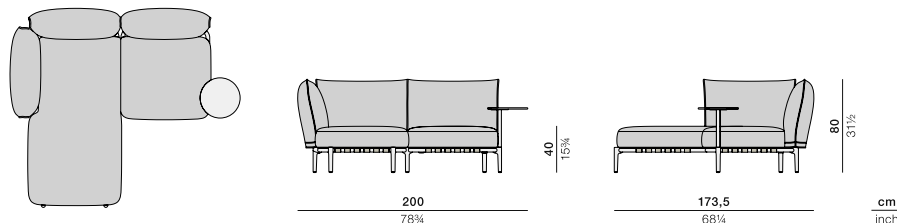

BREA

2-seater daybed right

Design by Edward Barber & Jay Osgerby | Item code: 107017 | COM (Customer Own Material): 10,7 m / 11 ¾ yd (plain fabric only)

Measurements

Collection: With BREA, Edward Barber and Jay Osgerby have conceived an outdoor lounge system of quiet luxury and superior quality. Sophisticated and refined construction, together with an ingenious system of connectors, give the collection a modern profile and maximum versatility.

2-seater daybed right: The 2-seater daybed right includes a round, 360°-rotatable side table. Available in three colors of powder-coating and all DEDON fabrics, it features a modern design and easy-to-remove cushions.

Frame: BREA consists of a powder-coated metal frame, universal die-cast aluminum legs and connectors and elastic outdoor belting in Sunbrella® yarns for enhanced comfort.

Characteristics: Gorgeous, clever, luxurious comfort, elegant simplicity, indoor luxury outdoors

Cushion maintenance: BREA cushions can be easily slipped on and off of the metal frame. All cushion covers can be removed and washed.

Frame maintenance: Clean with a soft cloth and warm water.

Options: BREA cushions are available in Cat. A, Cat. B (incl. Kvadrat PATIO) and Cat. C fabrics. Exclusively for BREA, cushions and deco cushions are available in SAIL CLOTH light gray fabric.

Powder coating

000
white

317
black pepper

330
palm

Cushion

Cushion set:
95107017

Recommended deco-cushion:
2x 25 x 62 cm / 9¾ x 24½"
95050090

Fabrics

693
SAIL CLOTH
light gray fabric for
BREA collection and
deco cushions only.

Please see fabric options fact sheet

Additional items

Cover

Features

Furniture

Side table: rotatable by 360°

Award

Interior Innovation
„Best of Best“

To learn more about DEDON, our collections and warranty policy, please visit our website –

www.dedon.de

12/18

DEDON