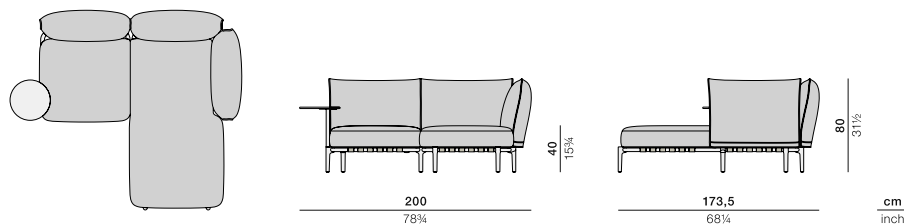

BREA

2-seater daybed left

Design by Edward Barber & Jay Osgerby | Item code: 107016 | COM (Customer Own Material): 10,7 m / 11 ¾ yd (plain fabric only)

Measurements

Collection: With BREA, Edward Barber and Jay Osgerby have conceived an outdoor lounge system of quiet luxury and superior quality. Sophisticated and refined construction, together with an ingenious system of connectors, give the collection a modern profile and maximum versatility.

2-seater daybed left: The 2-seater daybed left includes a round, 360°-rotatable side table. Available in three colors of powder-coating and all DEDON fabrics, it features a modern design and easy-to-remove cushions.

Frame: BREA consists of a powder-coated metal frame, universal die-cast aluminum legs and connectors and elastic outdoor belting in Sunbrella® yarns for enhanced comfort.

Characteristics: Gorgeous, clever, luxurious comfort, elegant simplicity, indoor luxury outdoors

Cushion maintenance: BREA cushions can be easily slipped on and off of the metal frame. All cushion covers can be removed and washed.

Frame maintenance: Clean with a soft cloth and warm water.

Options: BREA cushions are available in Cat. A, Cat. B (incl. Kvadrat PATIO) and Cat. C fabrics. Exclusively for BREA, cushions and deco cushions are available in SAIL CLOTH light gray fabric.

Powder coating	Cushion	Fabrics	Additional items	Features	Award
000 white 317 black pepper 330 palm	Cushion set: 95107016 Recommended deco-cushion: 2x 25 x 62 cm / 9¾ x 24½" 95050090	693 SAIL CLOTH light gray fabric for BREA collection and deco cushions only. Please see fabric options fact sheet	Cover	Furniture 360° Side table: rotatable by 360°	IC02 NIC0 AWA1 RDS9 INNOVATIVE INTERIOR best of best Interior Innovation „Best of Best“

To learn more about DEDON, our collections and warranty policy, please visit our website –

www.dedon.de