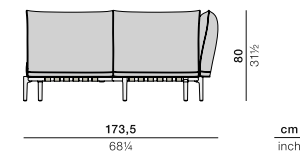

BREA

L-sofa left

Design by Edward Barber & Jay Osgerby | Item code: 107060 | COM (Customer Own Material): 18,6 m / 20 ¼ yd (plain fabric only)

Measurements

Collection: With BREA, Edward Barber and Jay Osgerby have conceived an outdoor lounge system of quiet luxury and superior quality. Sophisticated and refined construction, together with an ingenious system of connectors, give the collection a modern profile and maximum versatility.

L-sofa left: A classic configuration with one open side, the L-sofa left combines perfectly with the coffee table 80 x 150cm (31" x 59"). Available in three colors of powder-coating and all DEDON fabrics, it features a modern design and easy-to-remove cushions.

Frame: BREA consists of a powder-coated metal frame, universal die-cast aluminum legs and connectors and elastic outdoor belting in Sunbrella® yarns for enhanced comfort.

Characteristics: Gorgeous, clever, luxurious comfort, elegant simplicity, indoor luxury outdoors

Cushion maintenance: BREA cushions can be easily slipped on and off of the metal frame. All cushion covers can be removed and washed.

Frame maintenance: Clean with a soft cloth and warm water.

Options: BREA cushions are available in Cat. A, Cat. B (incl. Kvadrat PATIO) and Cat. C fabrics. Exclusively for BREA, cushions and deco cushions are available in SAIL CLOTH light gray fabric.