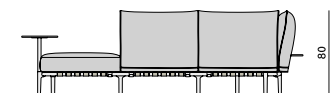

BREA

Corner sofa XL right

Design by **Edward Barber & Jay Osgerby** | Item code: **107064** | COM (Customer Own Material): **20,3 m / 22 1/8 yd** (plain fabric only)

Measurements

323,5
127 1/4

271
106 3/4

cm
inch

Collection: With BREA, Edward Barber and Jay Osgerby have conceived an outdoor lounge system of quiet luxury and superior quality. Sophisticated and refined construction, together with an ingenious system of connectors, give the collection a modern profile and maximum versatility.

Corner sofa XL right: The corner sofa XL right comes both with an integrated rectangular side table, creating space between the seats, and with a round side table. Available in three colors of powder-coating and all DEDON fabrics, it features a modern design and easy-to-remove cushions.

Frame: BREA consists of a powder-coated metal frame, universal die-cast aluminum legs and connectors and elastic outdoor belting in Sunbrella® yarns for enhanced comfort.

Characteristics: Gorgeous, clever, luxurious comfort, elegant simplicity, indoor luxury outdoors

Cushion maintenance: BREA cushions can be easily slipped on and off of the metal frame. All cushion covers can be removed and washed.

Frame maintenance: Clean with a soft cloth and warm water.

Options: BREA cushions are available in Cat. A, Cat. B (incl. Kvadrat PATIO) and Cat. C fabrics. Exclusively for BREA, cushions and deco cushions are available in SAIL CLOTH light gray fabric.

Powder coating	Cushion	Fabrics	Additional items	Features	Award
000 white 317 black pepper 330 palm	Cushion set: 951070463 Recommended deco-cushion: 5x 25 x 62 cm / 9 3/4 x 24 1/2" 95050090	693 SAIL CLOTH light gray fabric for BREA collection and deco cushions only. Please see fabric options fact sheet	Cover	Furniture Side table: rotatable by 360°	Interior Innovation „Best of Best“

To learn more about DEDON, our collections and warranty policy, please visit our website –

www.dedon.de