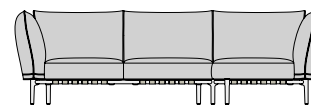

BREA

L-sofa right

Design by **Edward Barber & Jay Osgerby** | Item code: **107061** | COM (Customer Own Material): **18,6 m / 20 ¼ yd** (plain fabric only)

Measurements

266
104¾

40
15¾

173,5
68¾

80
31½
cm
inch

Collection: With BREA, Edward Barber and Jay Osgerby have conceived an outdoor lounge system of quiet luxury and superior quality. Sophisticated and refined construction, together with an ingenious system of connectors, give the collection a modern profile and maximum versatility.

L sofa right: A classic configuration with one open side, the L-sofa right combines perfectly with the coffee table 80 x 150cm (31" x 59"). Available in three colors of powder-coating and all DEDON fabrics, it features a modern design and easy-to-remove cushions.

Frame: BREA consists of a powder-coated metal frame, universal die-cast aluminum legs and connectors and elastic outdoor belting in Sunbrella® yarns for enhanced comfort.

Characteristics: Gorgeous, clever, luxurious comfort, elegant simplicity, indoor luxury outdoors

Cushion maintenance: BREA cushions can be easily slipped on and off of the metal frame. All cushion covers can be removed and washed.

Frame maintenance: Clean with a soft cloth and warm water.

Options: BREA cushions are available in Cat. A, Cat. B (incl. Kvadrat PATIO) and Cat. C fabrics. Exclusively for BREA, cushions and deco cushions are available in SAIL CLOTH light gray fabric.