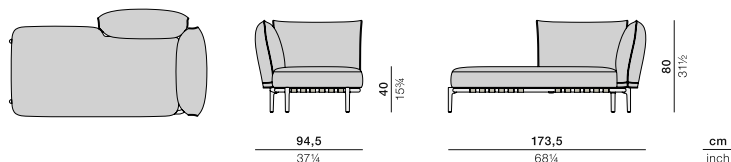

BREA

Daybed right

Design by **Edward Barber & Jay Osgerby** | Item code: **107042** | COM (Customer Own Material): **7 m / 7 ¾ yd** (plain fabric only)

Measurements

Collection: With BREA, Edward Barber and Jay Osgerby have conceived an outdoor lounge system of quiet luxury and superior quality. Sophisticated and refined construction, together with an ingenious system of connectors, give the collection a modern profile and maximum versatility.

Daybed right: The daybed right is a simple and easy daybed of exceptional comfort. Available in three colors of powder-coating and all DEDON fabrics, it features a modern design and easy-to-remove cushions.

Frame: BREA consists of a powder-coated metal frame, universal die-cast aluminum legs and connectors and elastic outdoor belting in Sunbrella® yarns for enhanced comfort.

Characteristics: Gorgeous, clever, luxurious comfort, elegant simplicity, indoor luxury outdoors

Cushion maintenance: BREA cushions can be easily slipped on and off of the metal frame. All cushion covers can be removed and washed.

Frame maintenance: Clean with a soft cloth and warm water.

Options: BREA cushions are available in Cat. A, Cat. B (incl. Kvadrat PATIO) and Cat. C fabrics. Exclusively for BREA, cushions and deco cushions are available in SAIL CLOTH light gray fabric.

Powder coating

000
white

317
black pepper

330
palm

Cushion

Cushion set:
95107042

Recommended deco-cushion:
1 x 25 x 62 cm / 9 ¾ x 24 ½"
95050090

Fabrics

693
SAIL CLOTH
light gray fabric for
BREA collection and
deco cushions only.

Please see fabric options fact sheet

Additional items

Cover

Features

Furniture

Award

Interior Innovation
„Best of Best“

To learn more about DEDON, our collections and warranty policy, please visit our website –

www.dedon.de

12/18

DEDON