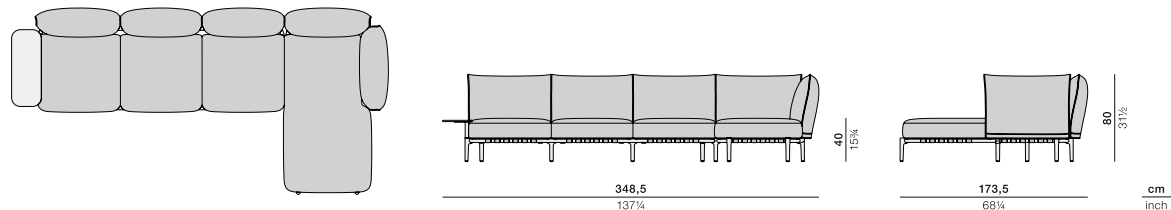

BREA

4-seater daybed left

Design by Edward Barber & Jay Osgerby | Item code: 107056 | COM (Customer Own Material): 18,1 m / 19 ¾ yd (plain fabric only)

Measurements

Collection: With BREA, Edward Barber and Jay Osgerby have conceived an outdoor lounge system of quiet luxury and superior quality. Sophisticated and refined construction, together with an ingenious system of connectors, give the collection a modern profile and maximum versatility.

4-seater daybed left: A luxuriously wide sofa variation, the 4-seater daybed left comes with an integrated rectangular side table. Available in three colors of powder-coating and all DEDON fabrics, it features a modern design and easy-to-remove cushions.

Frame: BREA consists of a powder-coated metal frame, universal die-cast aluminum legs and connectors and elastic outdoor belting in Sunbrella® yarns for enhanced comfort.

Characteristics: Gorgeous, clever, luxurious comfort, elegant simplicity, indoor luxury outdoors

Cushion maintenance: BREA cushions can be easily slipped on and off of the metal frame. All cushion covers can be removed and washed.

Frame maintenance: Clean with a soft cloth and warm water.

Options: BREA cushions are available in Cat. A, Cat. B (incl. Kvadrat PATIO) and Cat. C fabrics. Exclusively for BREA, cushions and deco cushions are available in SAIL CLOTH light gray fabric.