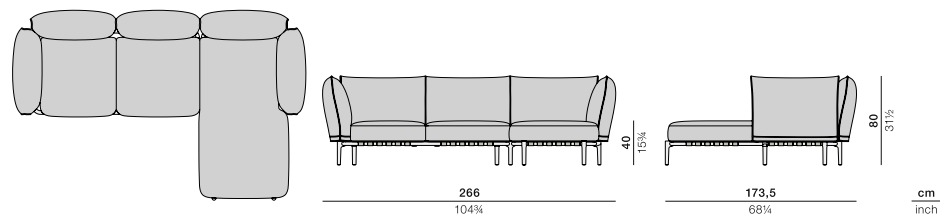

BREA

3-seater daybed left

Design by Edward Barber & Jay Osgerby | Item code: 107026 | COM (Customer Own Material): 16,3 m / 17 ¾ yd (plain fabric only)

Measurements

Collection: With BREA, Edward Barber and Jay Osgerby have conceived an outdoor lounge system of quiet luxury and superior quality. Sophisticated and refined construction, together with an ingenious system of connectors, give the collection a modern profile and maximum versatility.

3-seater daybed left: A classic configuration, the 3-seater daybed left combines perfectly with the coffee table 80 x 150cm. Available in three colors of powder-coating and all DEDON fabrics, it features a modern design and easy-to-remove cushions.

Frame: BREA consists of a powder-coated metal frame, universal die-cast aluminum legs and connectors and elastic outdoor belting in Sunbrella® yarns for enhanced comfort.

Characteristics: Gorgeous, clever, luxurious comfort, elegant simplicity, indoor luxury outdoors

Cushion maintenance: BREA cushions can be easily slipped on and off of the metal frame. All cushion covers can be removed and washed.

Frame maintenance: Clean with a soft cloth and warm water.

Options: BREA cushions are available in Cat. A, Cat. B (incl. Kvadrat PATIO) and Cat. C fabrics. Exclusively for BREA, cushions and deco cushions are available in SAIL CLOTH light gray fabric.