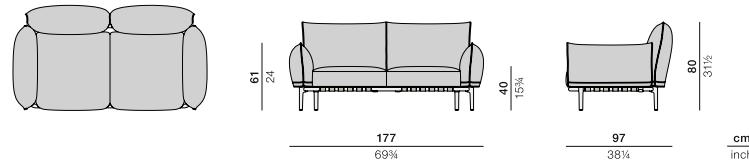

BREA

2-seater

Design by Edward Barber & Jay Osgerby | Item code: 107011 | COM (Customer Own Material): 9,4 m / 10 ¼ (plain fabric only)

Measurements

Collection: With BREA, Edward Barber and Jay Osgerby have conceived an outdoor lounge system of quiet luxury and superior quality. Sophisticated and refined construction, together with an ingenious system of connectors, give the collection a modern profile and maximum versatility.

2-seater: The 2-seater is twice the size of the lounge chair and just as comfortable. Available in three colors of powder-coating and all DEDON fabrics, it features a modern design and easy-to-remove cushions.

Frame: BREA consists of a powder-coated metal frame, universal die-cast aluminum legs and connectors and elastic outdoor belting in Sunbrella® yarns for enhanced comfort.

Characteristics: Gorgeous, clever, luxurious comfort, elegant simplicity, indoor luxury outdoors

Cushion maintenance: BREA cushions can be easily slipped on and off of the metal frame. All cushion covers can be removed and washed.

Frame maintenance: Clean with a soft cloth and warm water.

Options: BREA cushions are available in Cat. A, Cat. B (incl. Kvadrat PATIO) and Cat. C fabrics. Exclusively for BREA, cushions and deco cushions are available in SAIL CLOTH light gray fabric.

Powder coating

000
white

317
black pepper

330
palm

Cushion

Cushion set:
95107011

Recommended deco-cushion:
2x 25 x 62 cm / 9¾ x 24½"
95050090

Fabrics

693
SAIL CLOTH
light gray fabric for
BREA collection and
deco cushions only.

Please see fabric options fact sheet

Additional items

Cover

Features

Furniture

Award

Interior Innovation
„Best of Best“

To learn more about DEDON, our collections and warranty policy, please visit our website –

www.dedon.de

12/18

DEDON