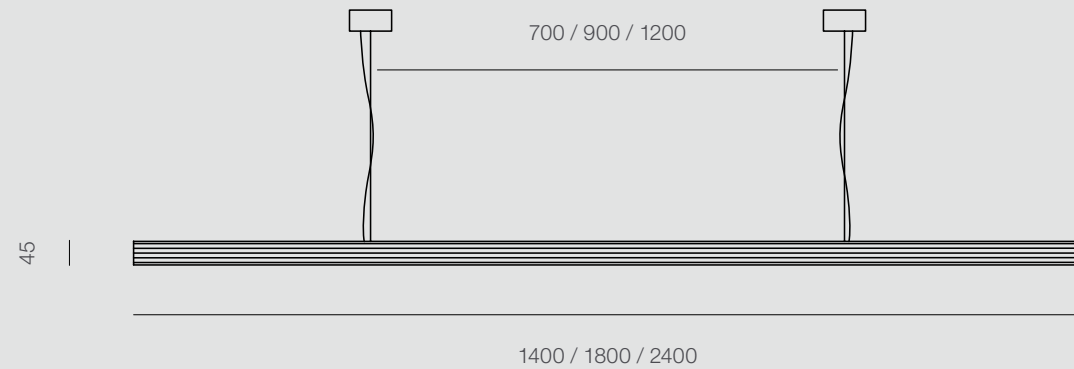

- DIMENSION:
- 1400
 - 1800
 - 2400

- FINISH:
- SATIN BRASS & WALNUT
 - PATINA BRASS & WALNUT
 - BLACK & WALNUT
 - BLACK & BLACK
 - WHITE & WALNUT
 - WHITE & WHITE

- SUSPENSION LENGTH:
- 2M*
 - 5M
 - CUSTOM (MAX 10M)

*STANDARD

DIMENSIONS

ALL DIMENSIONS IN MILLIMETERS

DATA

RP-E-1602 P	CAPITAL 1400MM	CAPITAL 1800MM	CAPITAL 2400MM
LIGHTSOURCE	INTEGRATED LED		
POWER	55W	70W	100W
LUMENS (SOURCE)	Downlighting: 3000lm Uplighting: 3000lm	Downlighting: 4000lm Uplighting: 4000lm	Downlighting: 5450lm Uplighting: 5450lm
LUMENS (DELIVERED)	3700lm total	4900lm total	6810lm total
COLOUR TEMPERATURE	3000K		
CRI	CRI90		
PRIMARY VOLTAGE (TO DRIVER)	240VAC		
SECONDARY VOLTAGE (TO FITTING)	24VDC		
PRODUCT WEIGHT	2kg	3kg	4kg
PACKED WEIGHT	5kg	6kg	7kg
PACKED DIMENSIONS	158 x 17 x 17 cm	198 x 17 x 17 cm	258 x 17 x 17 cm
DRIVER LOCATION: PHASE CUT/TRIAC OPTION	REMOTE		
DRIVER LOCATION: DALI / SWITCH-DIM OPTION	REMOTE		
IP RATING	IP20		
L70	72,000 HOURS		
APPROVALS	AUSTRALIA, NEW ZEALAND, EUROPE		