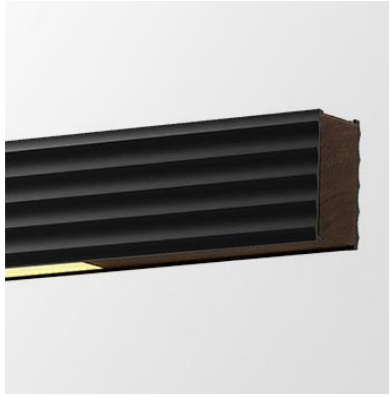

An elegant linear pendant with presence, Capital is a contemporary nod to Art Deco New York style. Carefully considered fluted brass and solid timber detailing builds visual impact, drawing the eye and bringing fine texture to beautiful spaces.

Featuring waxed brass living finishes that age gracefully and patina over time, this pendant series is simultaneously luxurious and deeply functional; the independently controlled up and down illumination offers significant scope for sophisticated lighting schemes.

MATERIAL & FINISHES

SATIN BRASS & WALNUT

PATINA BRASS & WALNUT

BLACK & BLACK

BLACK & WALNUT

WHITE & WHITE

WHITE & WALNUT

OPTIONS

- DIMENSION:
- 1400
 - 1800
 - 2400

- FINISH:
- SATIN BRASS & WALNUT
 - PATINA BRASS & WALNUT
 - BLACK & WALNUT
 - BLACK & BLACK
 - WHITE & WALNUT
 - WHITE & WHITE

- SUSPENSION LENGTH:
- 2M*
 - 5M
 - CUSTOM (MAX 10M)